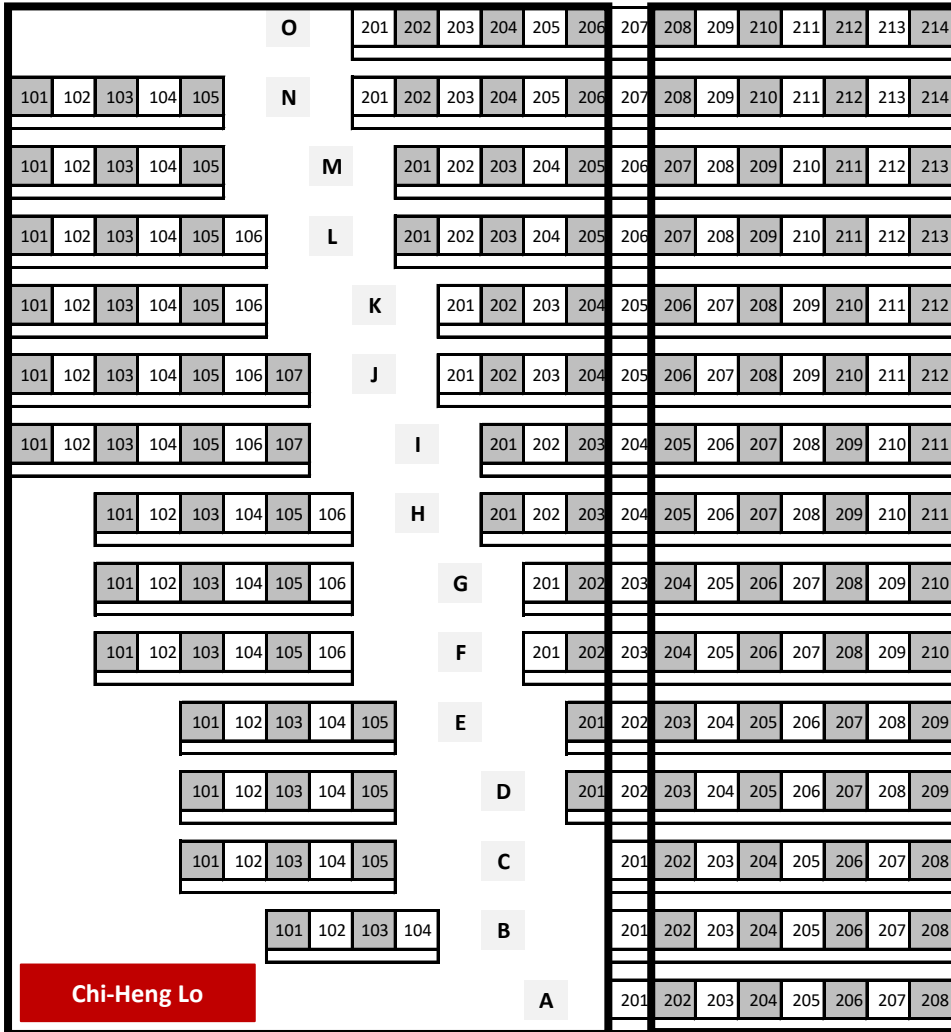

MA 26200

Final

Thu., Dec. 16, 2021

1:00 p.m. – 3:00 p.m.

INSTRUCTORS

ALL INSTRUCTORS

LOCATION

CL50 224