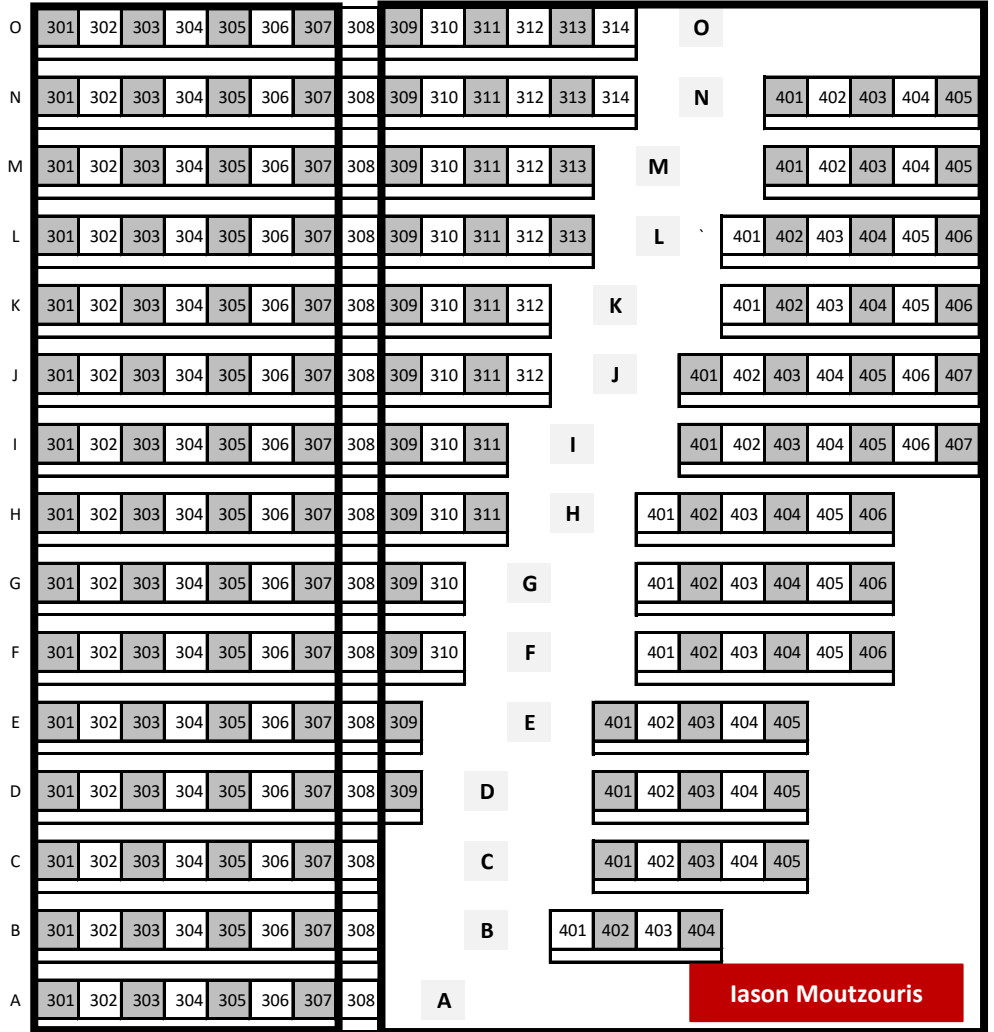

MA 26200

Final

Thu., Dec. 16, 2021

1:00 p.m. – 3:00 p.m.

INSTRUCTORS

ALL INSTRUCTORS

LOCATION

CL50 224