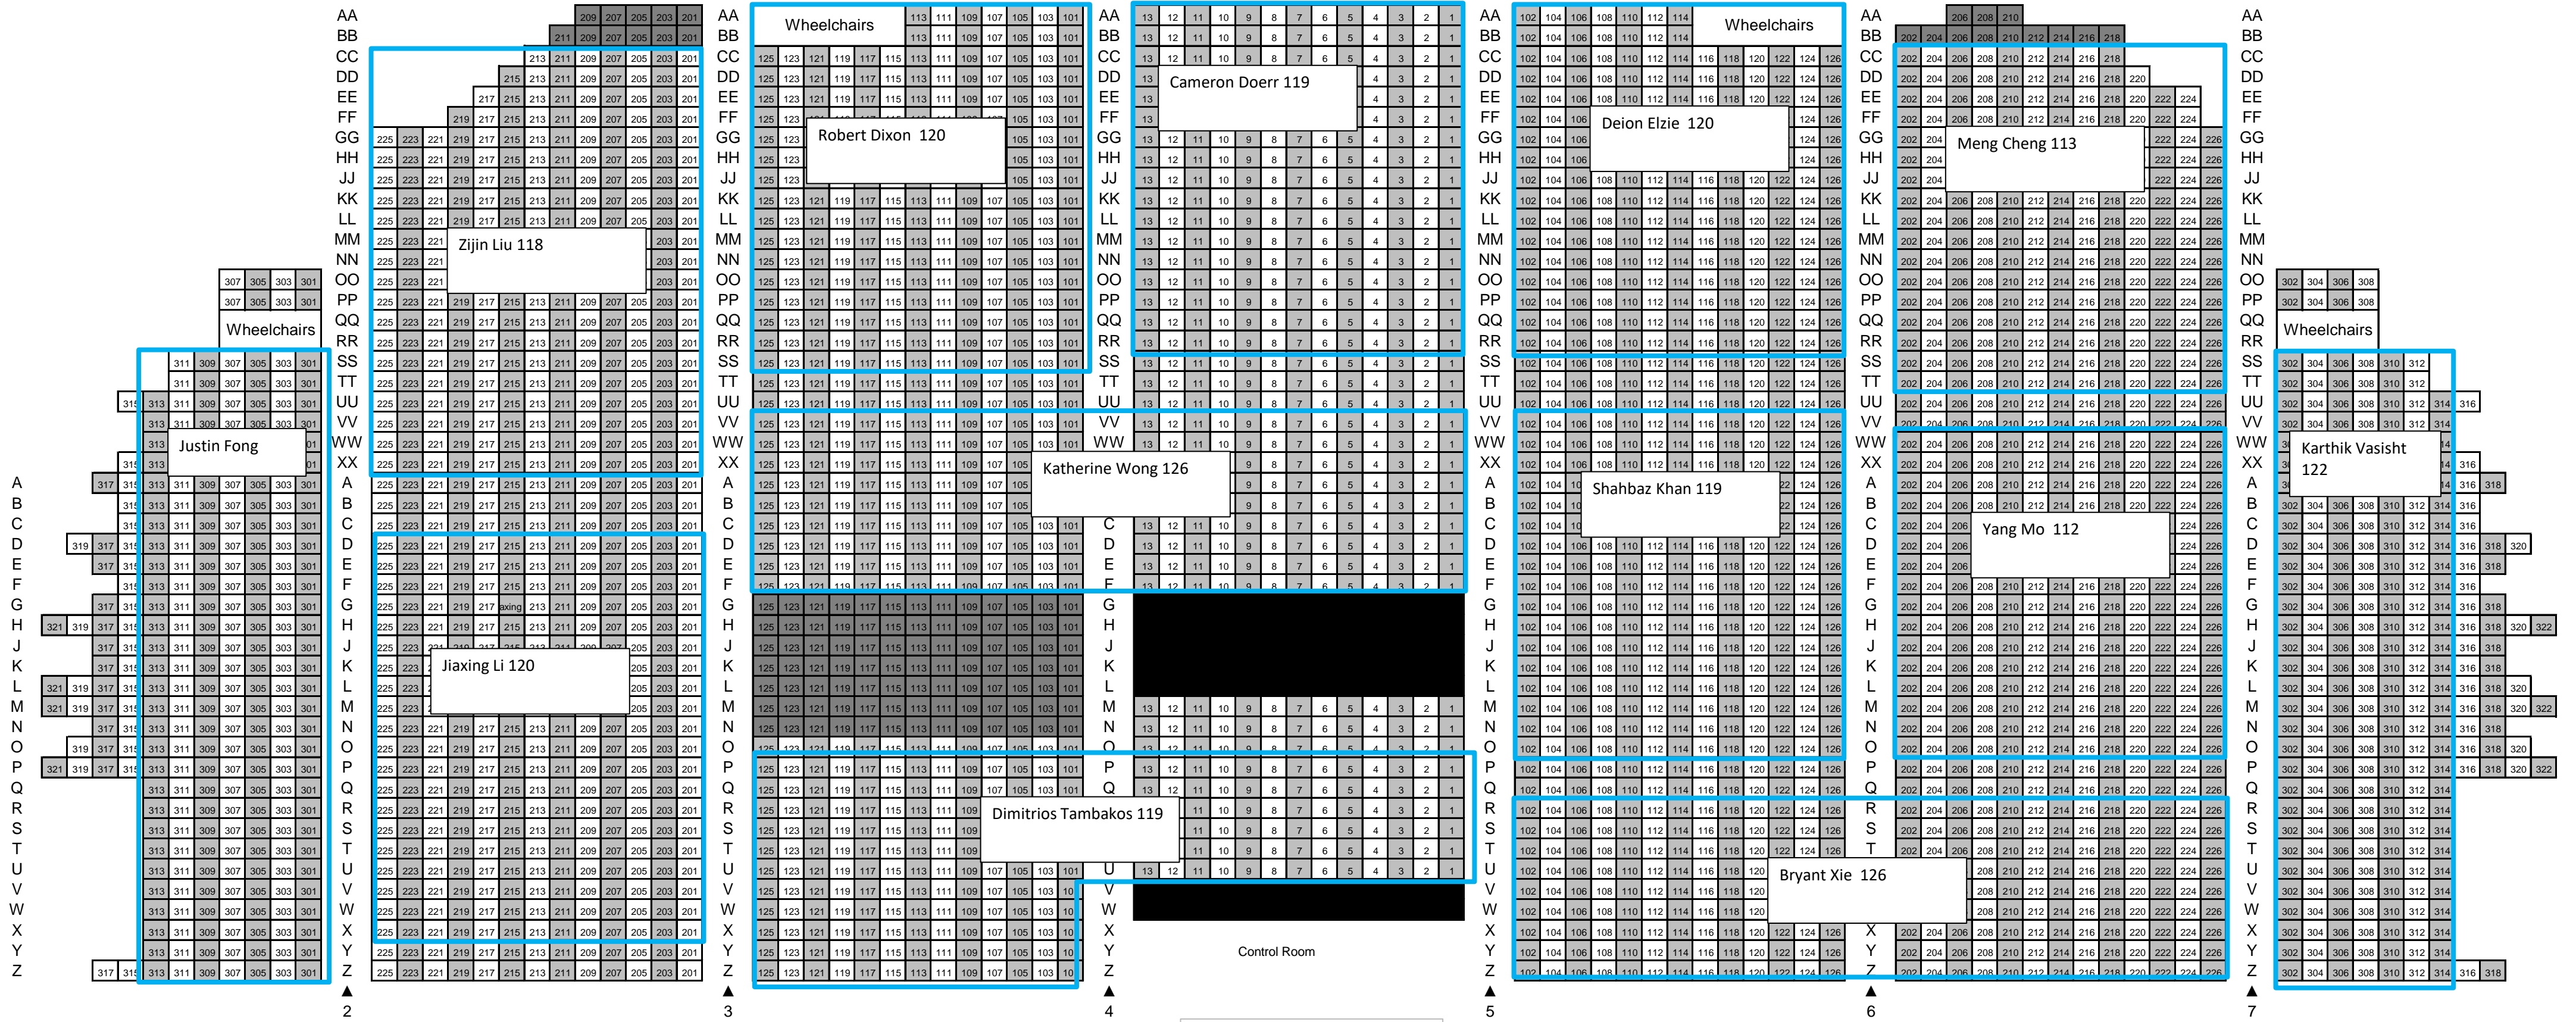

**STEW 183 LOEB MAIN FLOOR**

**Manav Batavia**

**STEW 183 LOEB BALCONY**

MA 26100  
Exam 1

Elliot Hall Main Floor ELLT 116

Tuesday, October 3, 2023  
8:00 - 9:00 p.m.

**MA 26100**  
**Exam 1**  
**Tues., Oct. 3, 2023**  
**8:00-9:00 p.m.**  
**ELLT HALL 116**  
**SECOND BALCONY**