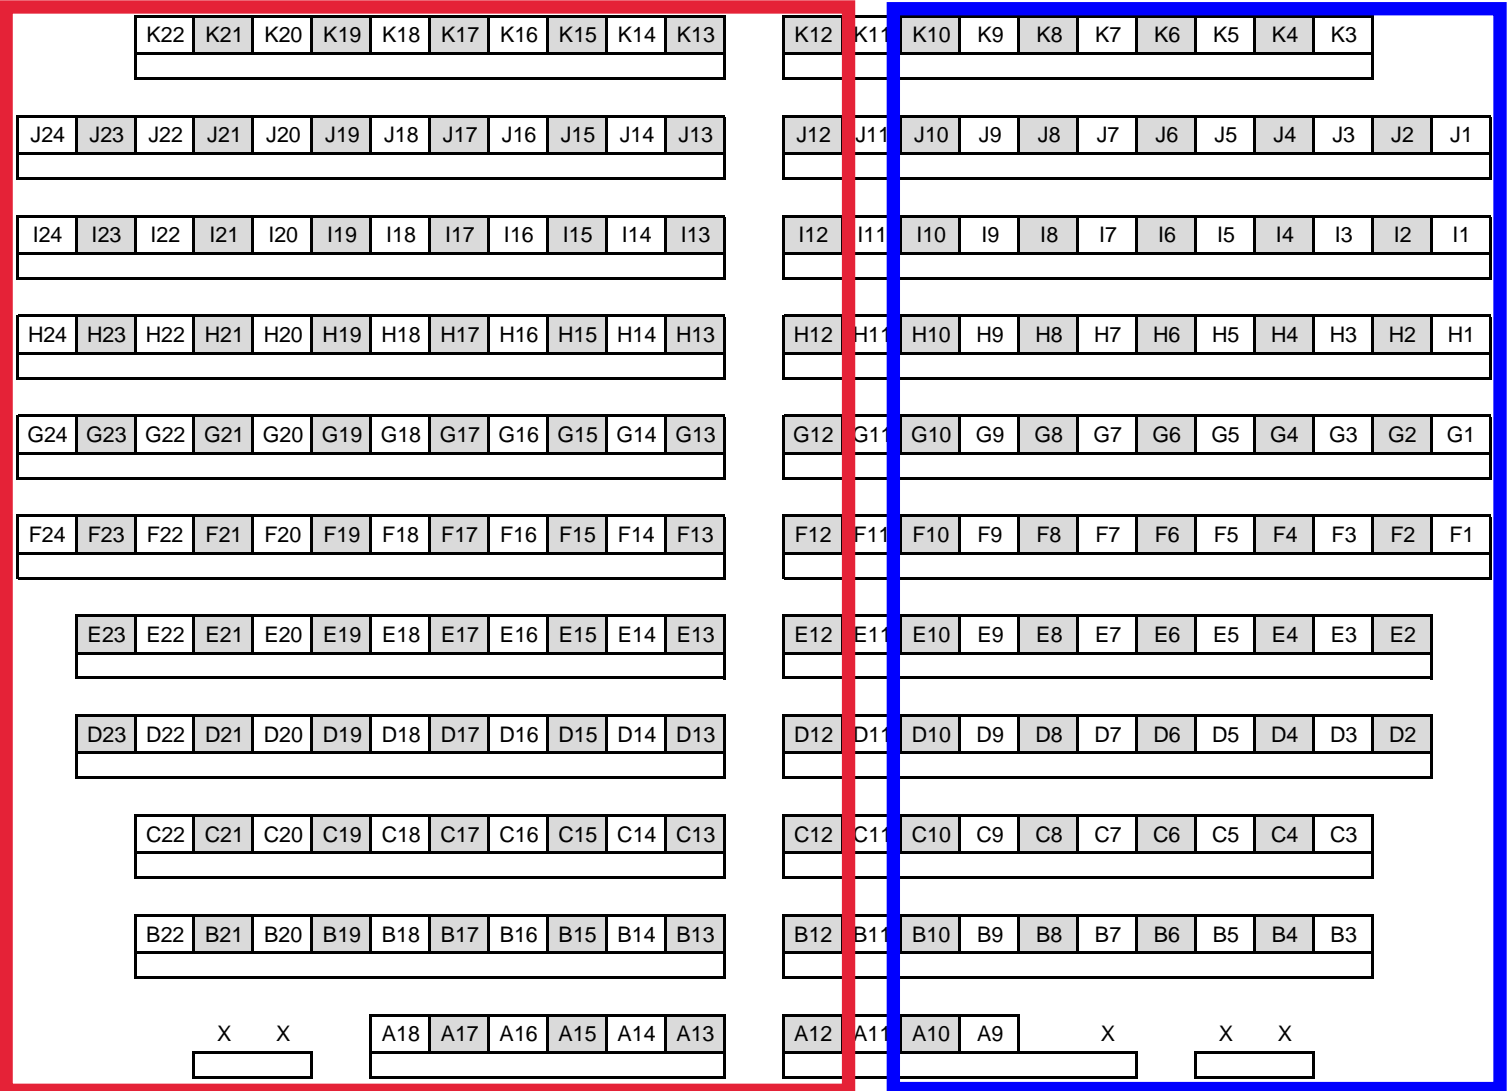

71 seats

48 seats

Ali Sheikh

Aaron Thomas (Sec 047 @ 9:30AM)

FRNY G140

234 stations

Exam Capacity 119 stations (shown shaded)

30' AV Screen

2-Document Camera, Computer, 2-Computer Projection

30' Whiteboard, Fixed Seating, Tiered Floor

ECHO 360 Audio & Video

Voice Amplification

X – Wheelchair seating

Mohit Pandiya

87 seats

X1 X2 X3 X4 X5 X6																			
W1 W2 W3 W4 W5 W6 W7							W8 W9 W10 W11 W12 W13												
X	V1 V2 V3 V4 V5 V6					X	X	V7 V8 V9 V10 V11 V12 V13											
U1	U2	U3	U4	U5	U6	U7	U8	U9	U10	U11	U12	U13	U14	U15	U16	U17	U18	U19	U20
T1	T2	T3	T4	T5	T6	T7	T8	T9	T10	T11	T12	T13	T14	T15	T16	T17	T18	T19	T20
S1	S2	S3	S4	S5	S6	S7	S8	S9	S10	S11	S12	S13	S14	S15	S16	S17	S18	S19	S20
R1	R2	R3	R4	R5	R6	R7	R8	R9	R10	R11	R12	R13	R14	R15	R16	R17	R18	R19	R20
Q1	Q2	Q3	Q4	Q1	Q2	Q3	Q4	Q1	Q2	Q11	Q12	Q13	Q14	Q15	Q16	Q17	Q18	Q19	Q20
P1	P2	P3	P4	P5	P6	P7	P8	P9	P10	P11	P12	P13	P14	P15	P16	P17	P18	P19	P20
O1	O2	O3	O4	O5	O6	O7	O8	O9	O10	O11	O12	O13	O14	O15	O16	O17	O18	O19	O20

Sina Nadi

Brian Wen

LILY 1105

446 stations (42 LH)

Exam Capacity 224 stations (shown shaded)

1 Large AV Screen

Document Camera, Computer, 2-Computer Projection

35' Whiteboard, Fixed Seating, Tiered Floor