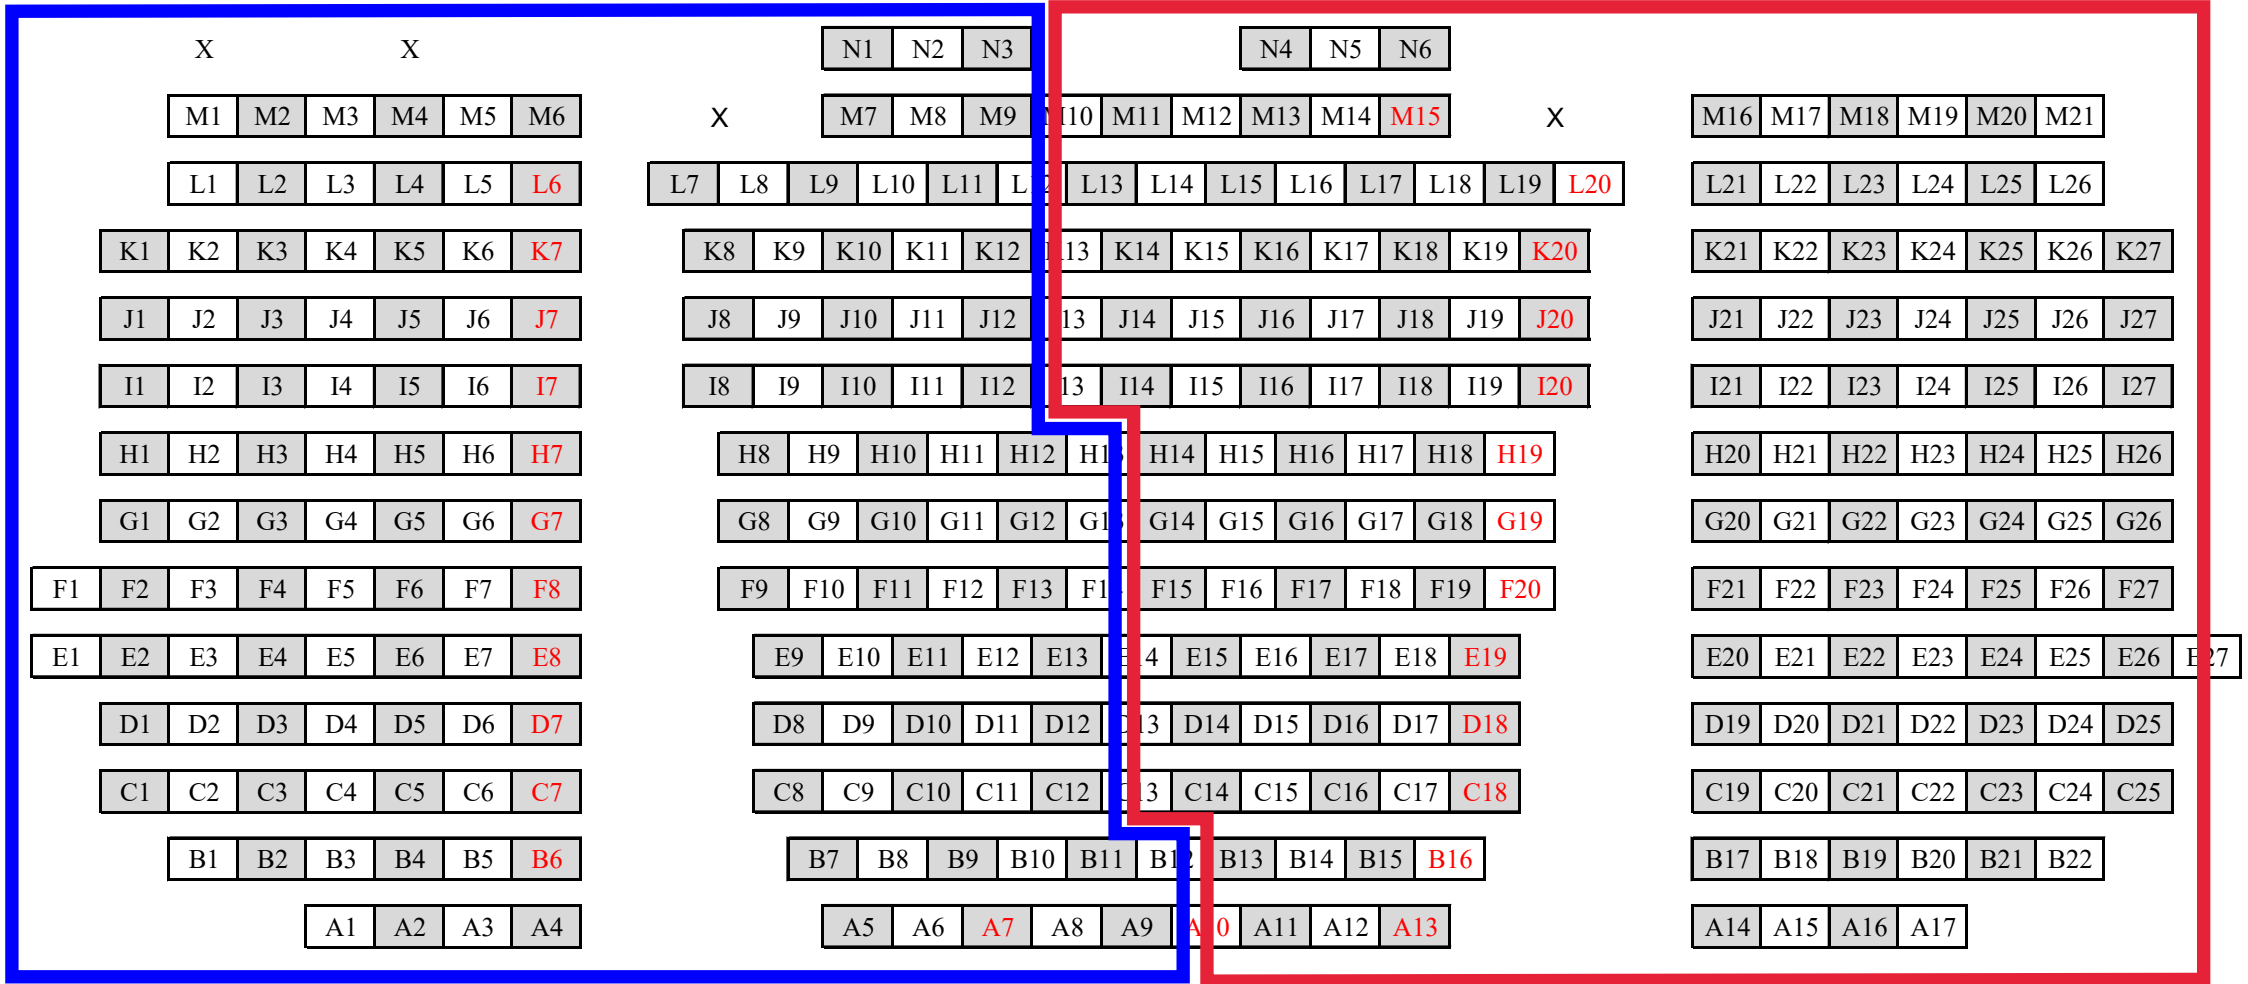

Fixed Seating, Tiered Floor

ECHO 360 Audio & Video

Voice Amplification

Hearing Loop

X – Wheelchair seating

82 seats

82 seats

UC 114

273 stations (36 LH)

Exam Capacity 164 stations (shown shaded)

30' AV Screen

Document Camera, Computer

Voice Amplification

Wheelchair seating

87 seats

90 seats

Tanmay Devale

Risa Fines

WALC 1055

329 stations (26 LH)

Exam Capacity 177 stations (shown shaded)

Large AV Screen

2-Document Camera, Computer, 2-Computer Projection

Fixed Seating, Tiered Floor