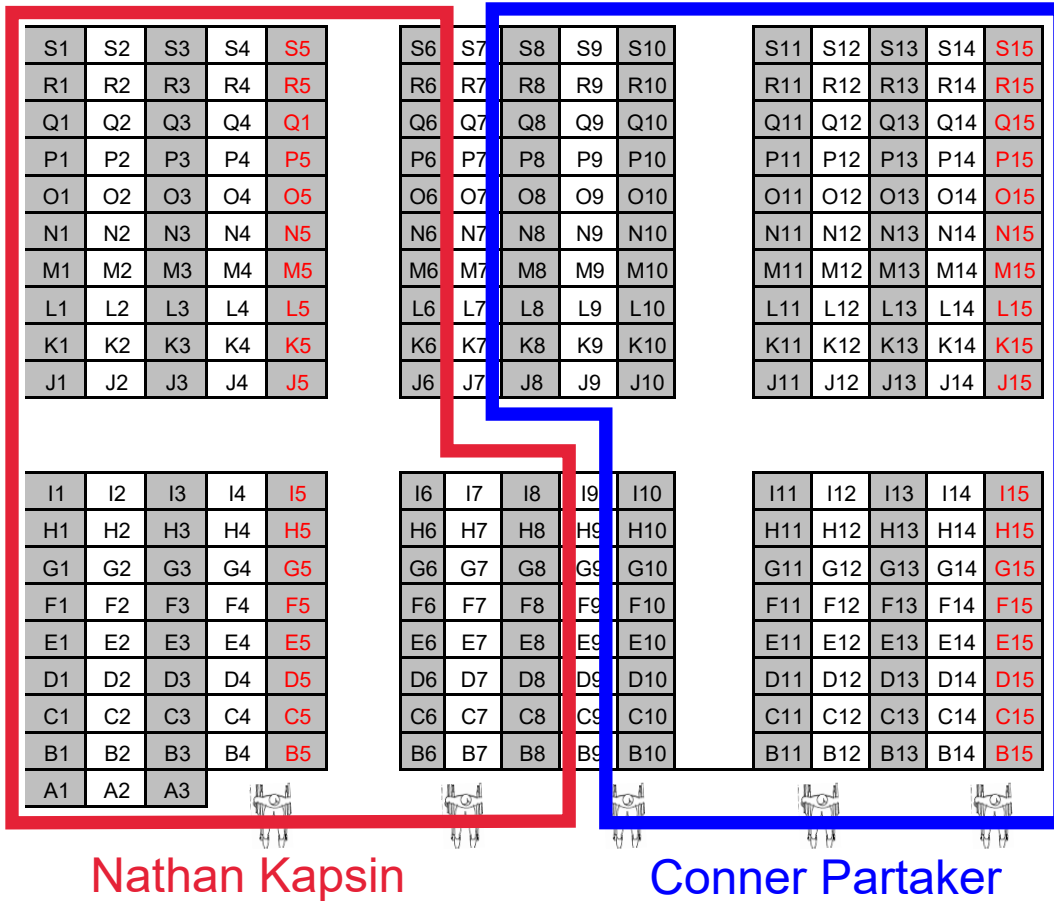

Fixed Seating, Tiered Floor

ECHO 360 Audio & Video

Voice Amplification

Hearing Loop

X – Wheelchair seating

82 seats

82 seats

UC 114

273 stations (36 LH)

Exam Capacity 164 stations (shown shaded)

30' AV Screen

Document Camera, Computer

Voice Amplification

Wheelchair seating

87 seats

90 seats

Tanmay Devale

Risa Fines

WALC 1055

329 stations (26 LH)

Exam Capacity 177 stations (shown shaded)

Large AV Screen

2-Document Camera, Computer, 2-Computer Projection

Fixed Seating, Tiered Floor