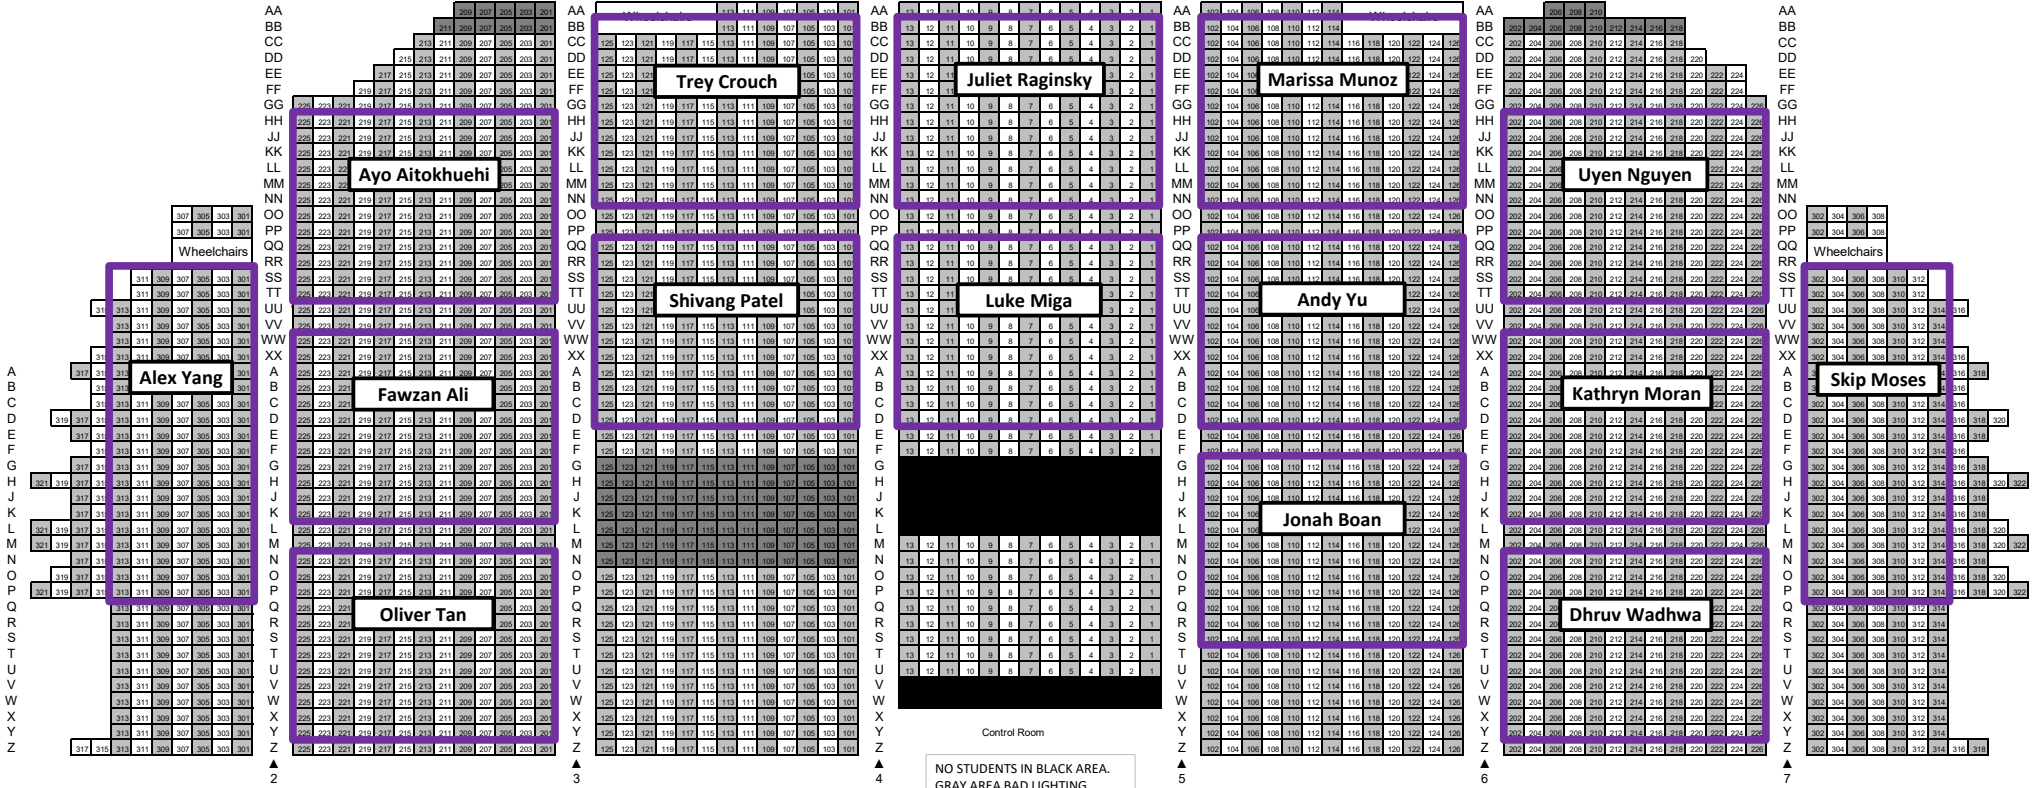

Elliot Hall Main Floor ELLT 116

Exam seating in shaded seats only

STAGE

**MA 16200
Final Exam**

**December 15, 2025
7:00 – 9:00 PM**

ALL ENTRANCES / EXISTS IN THE BACK OF THE ROOM