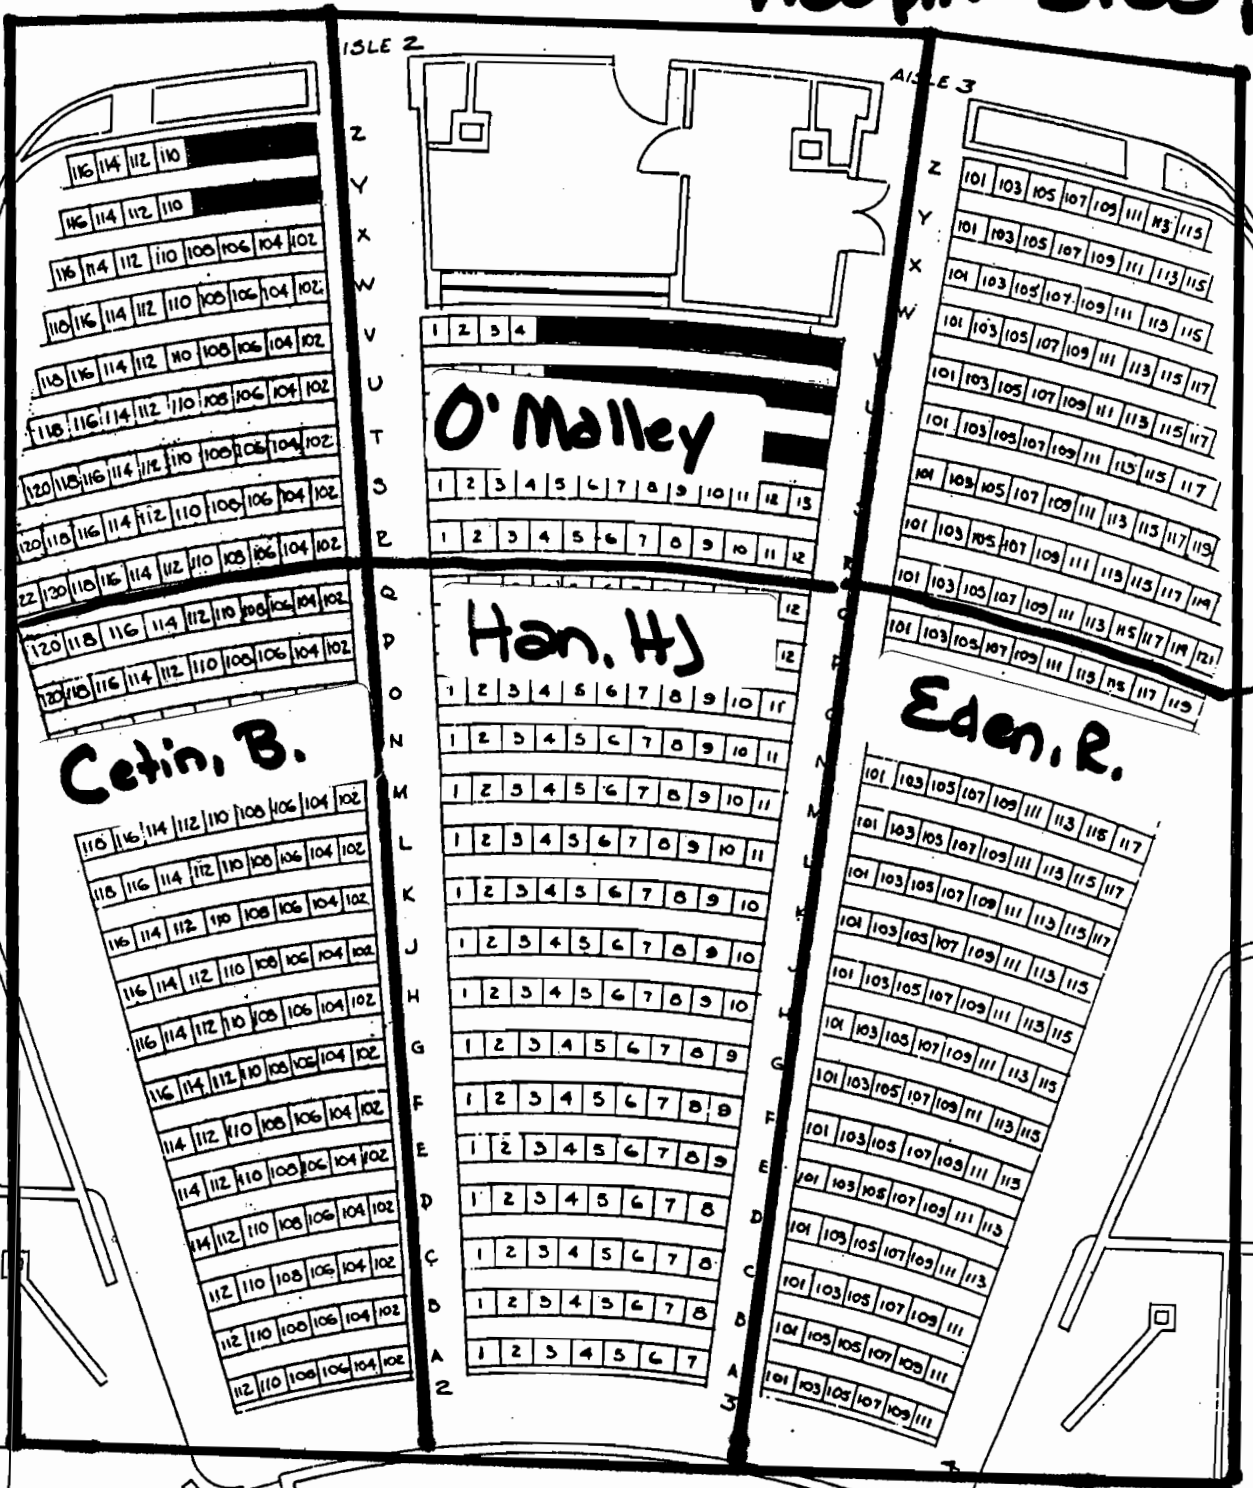

MA 261

FINAL

Dec. 13, 2005

1:00 p.m. – 3:00 p.m.

INSTRUCTOR

LOCATION

Cetin, B.	LOEB	PLHYS
Dasigi, N.	WTHR	200
Eden, R.	LOEB	PLYHS
Feng, H.	FWLR	HALL
Grissom, A.	LOEB	PLHYS
Han, H. J.	LOEB	PLHYS
Ip, T. H.	LOEB	PLHYS
Li, J.	WTHR	200
Luca, M-P	FWLR	HALL
O'Malley, D.	LOEB	PLYHS
Shen, J.	WTHR	200
Stadnik, T.	FWLR	HALL
Vaidyanathan, P.	WTHR	200
Yamazaki, R.	LOEB	PLYHS

MA261
Final

LOEB PLAYHOUSE

Dec. 13, 2005
1:00 pm - 3:00 pm

STEW 183

E 1

A15

MA 261
Final

BALCONY

Dec. 13, 2005
1:00pm - 3:00pm