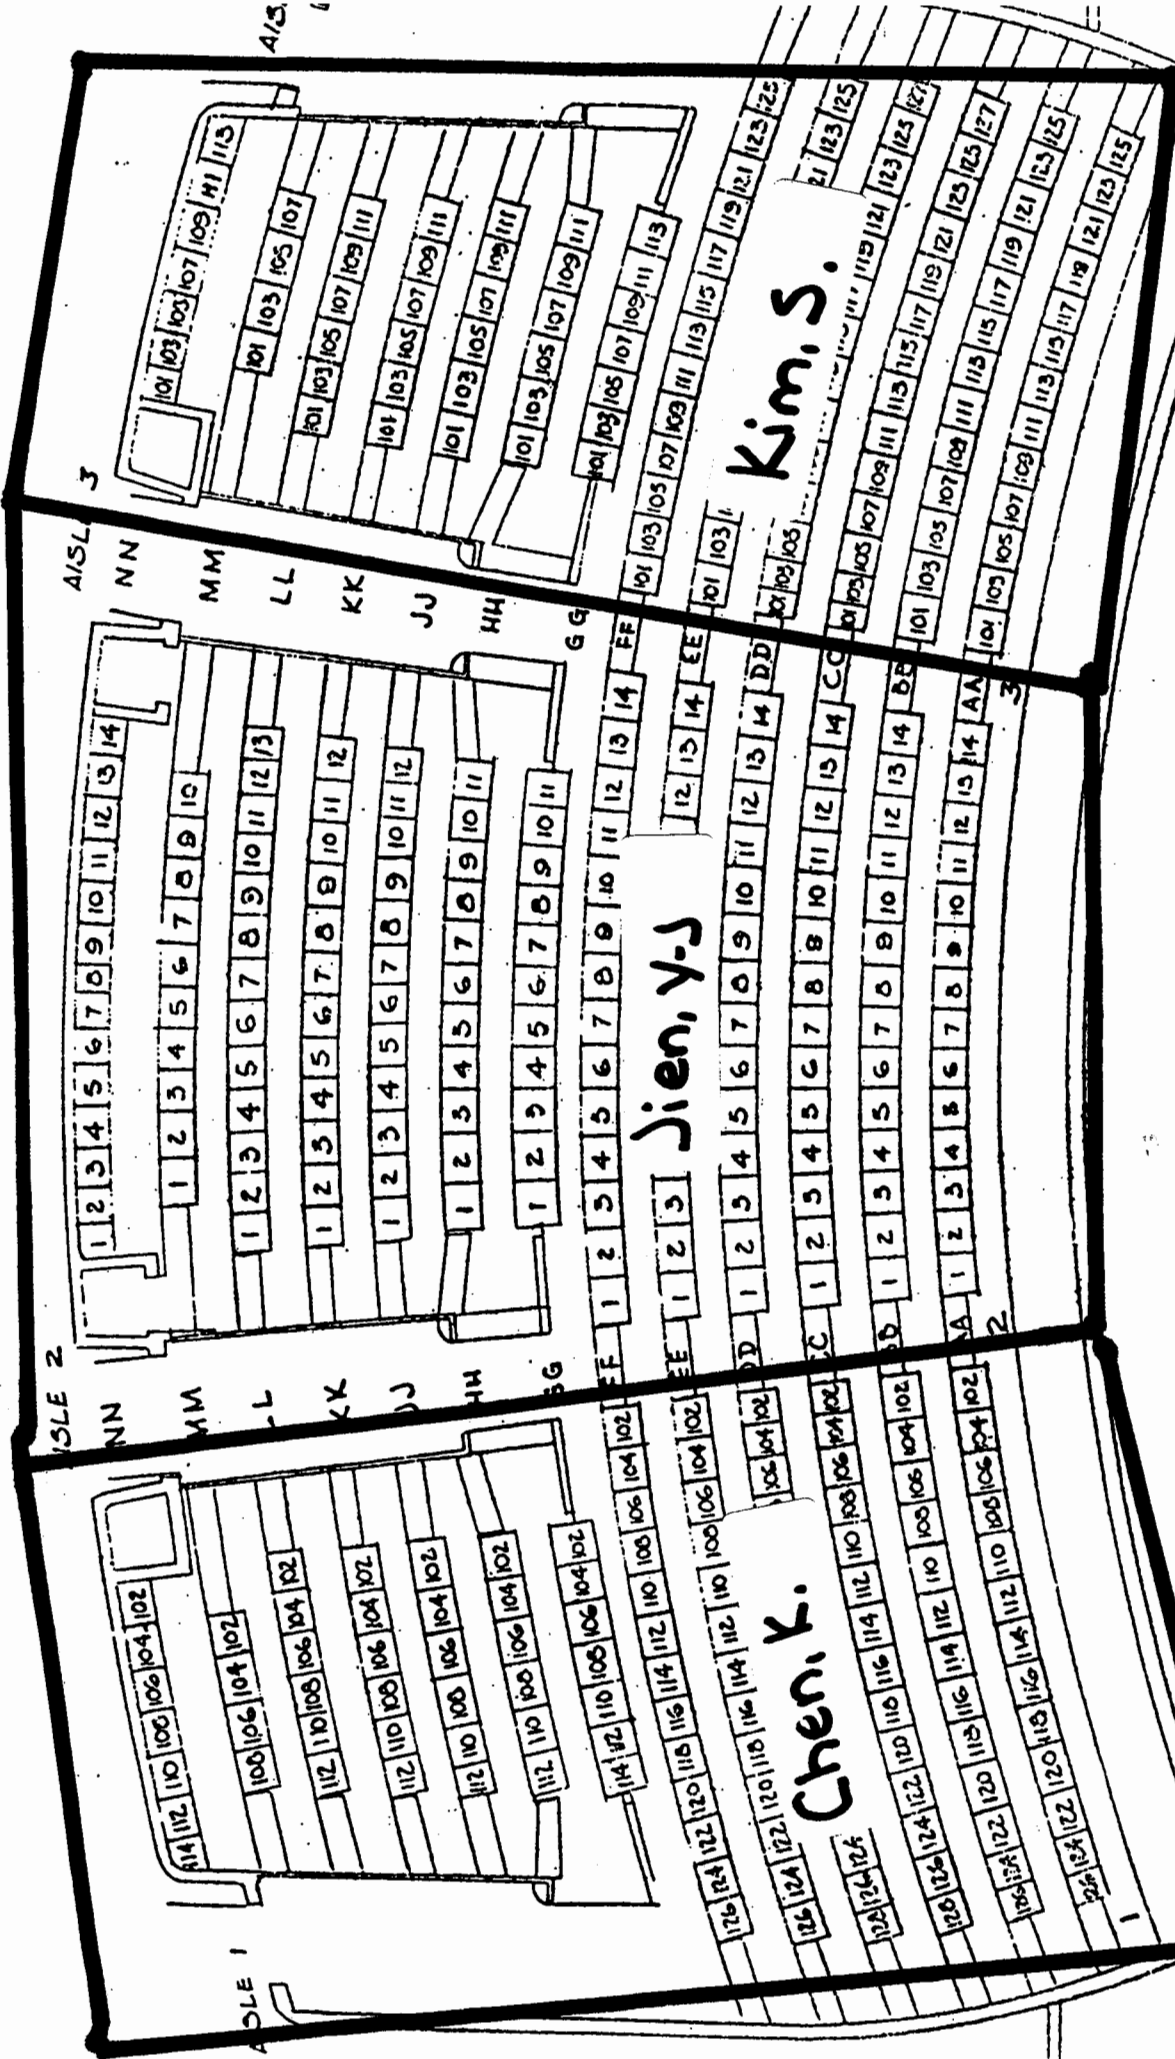

MA162

Mon, May 2, 2005

STEW 183

Final Exam

LOEB PLAYHOUSE

3:20 pm - 5:20 pm

Mon, May 2, 2005
 3:20pm - 5:20pm

BALCONY