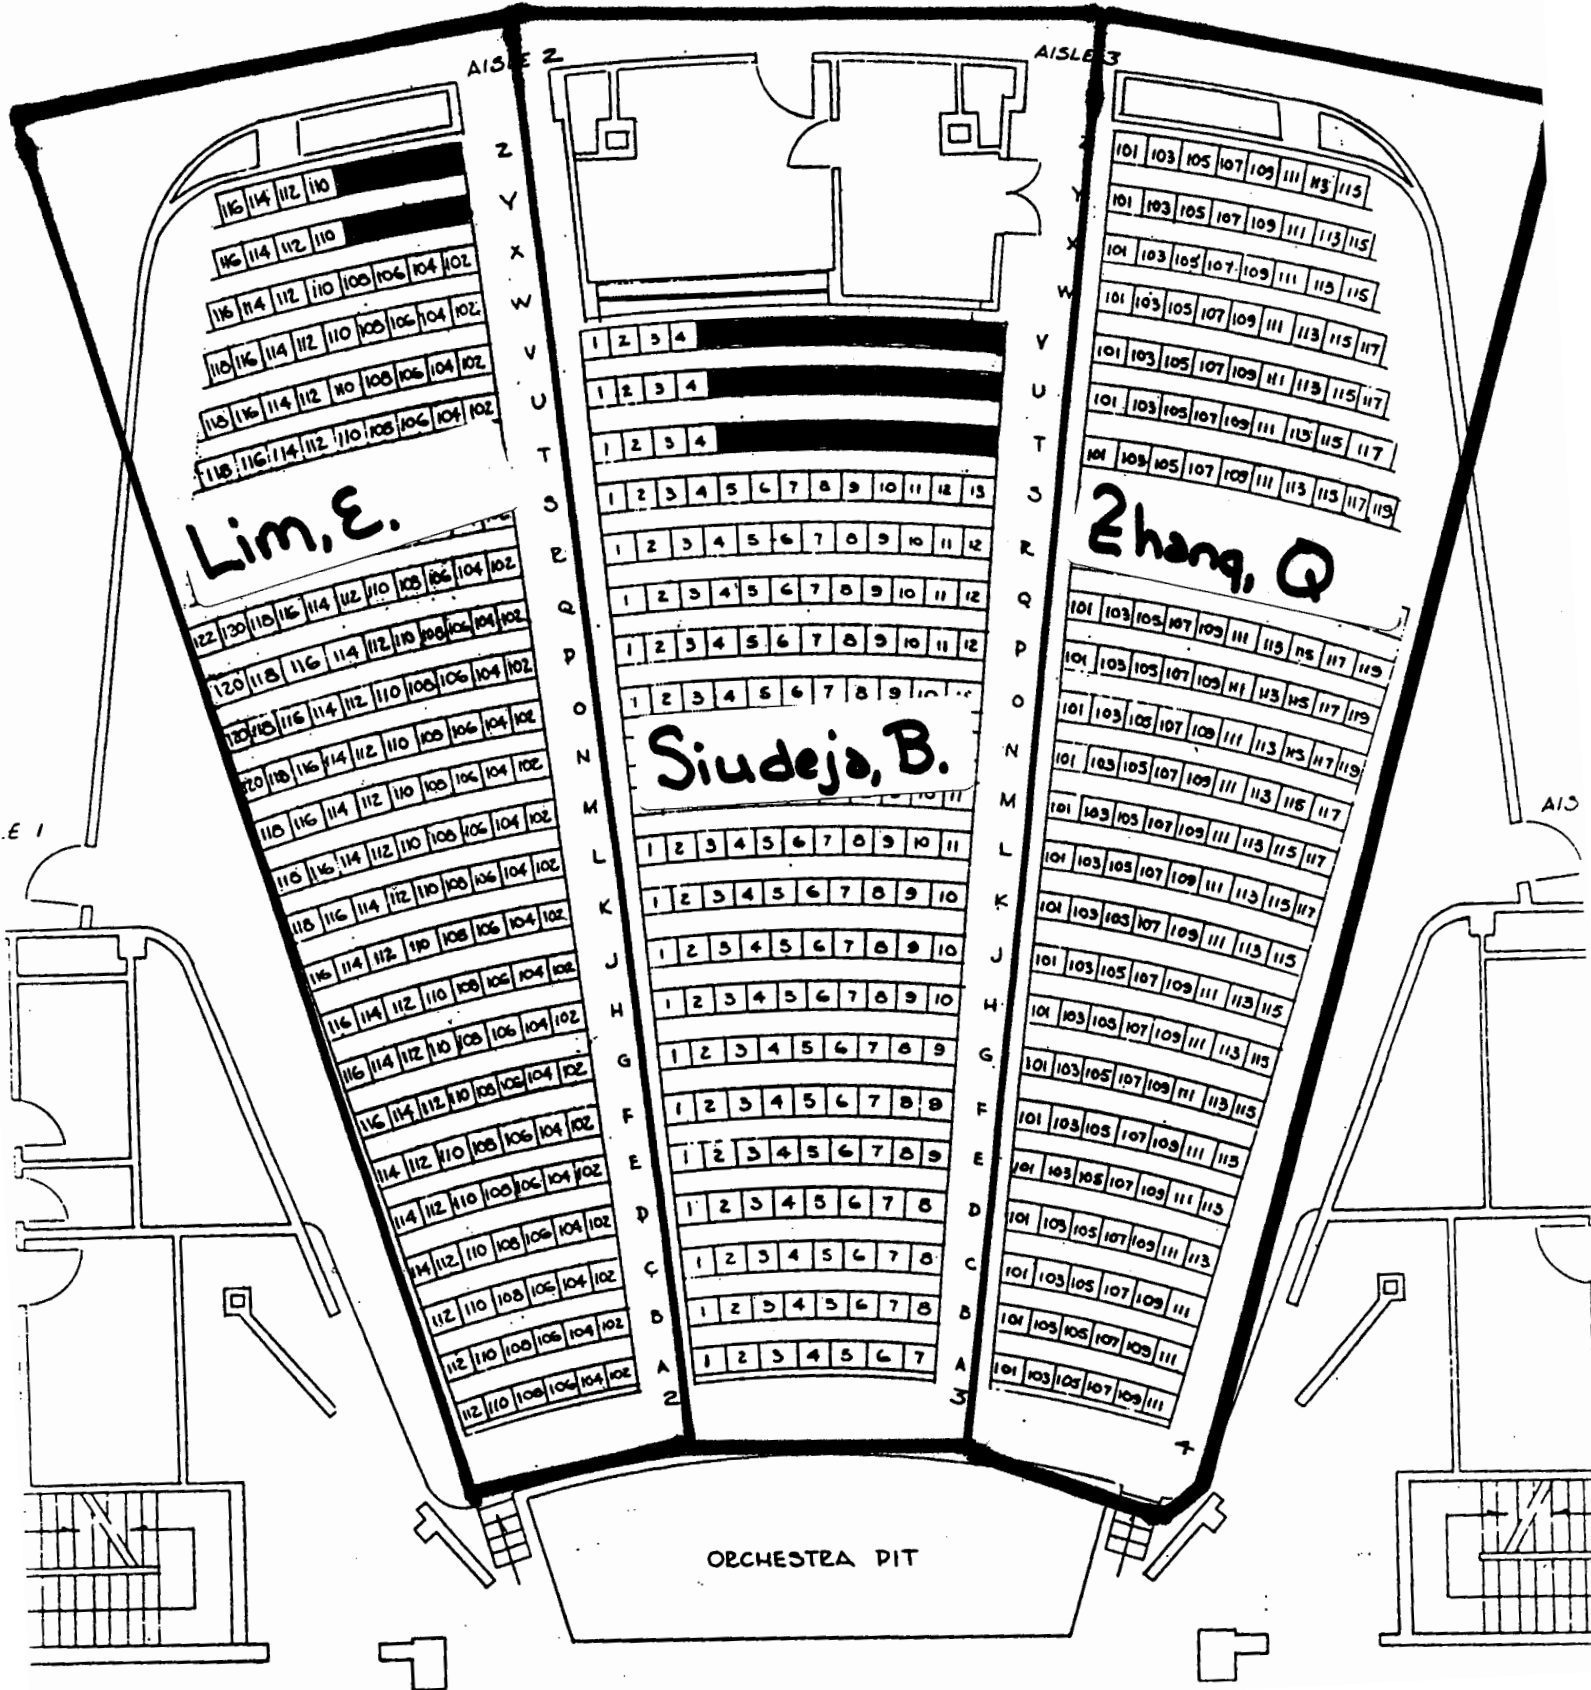

MA162

Mon, May 2, 2005

STEW 183

Final Exam

LOEB PLAYHOUSE

3:20 pm - 5:20 pm

Mon, May 2, 2005
 3:20pm - 5:20pm

BALCONY