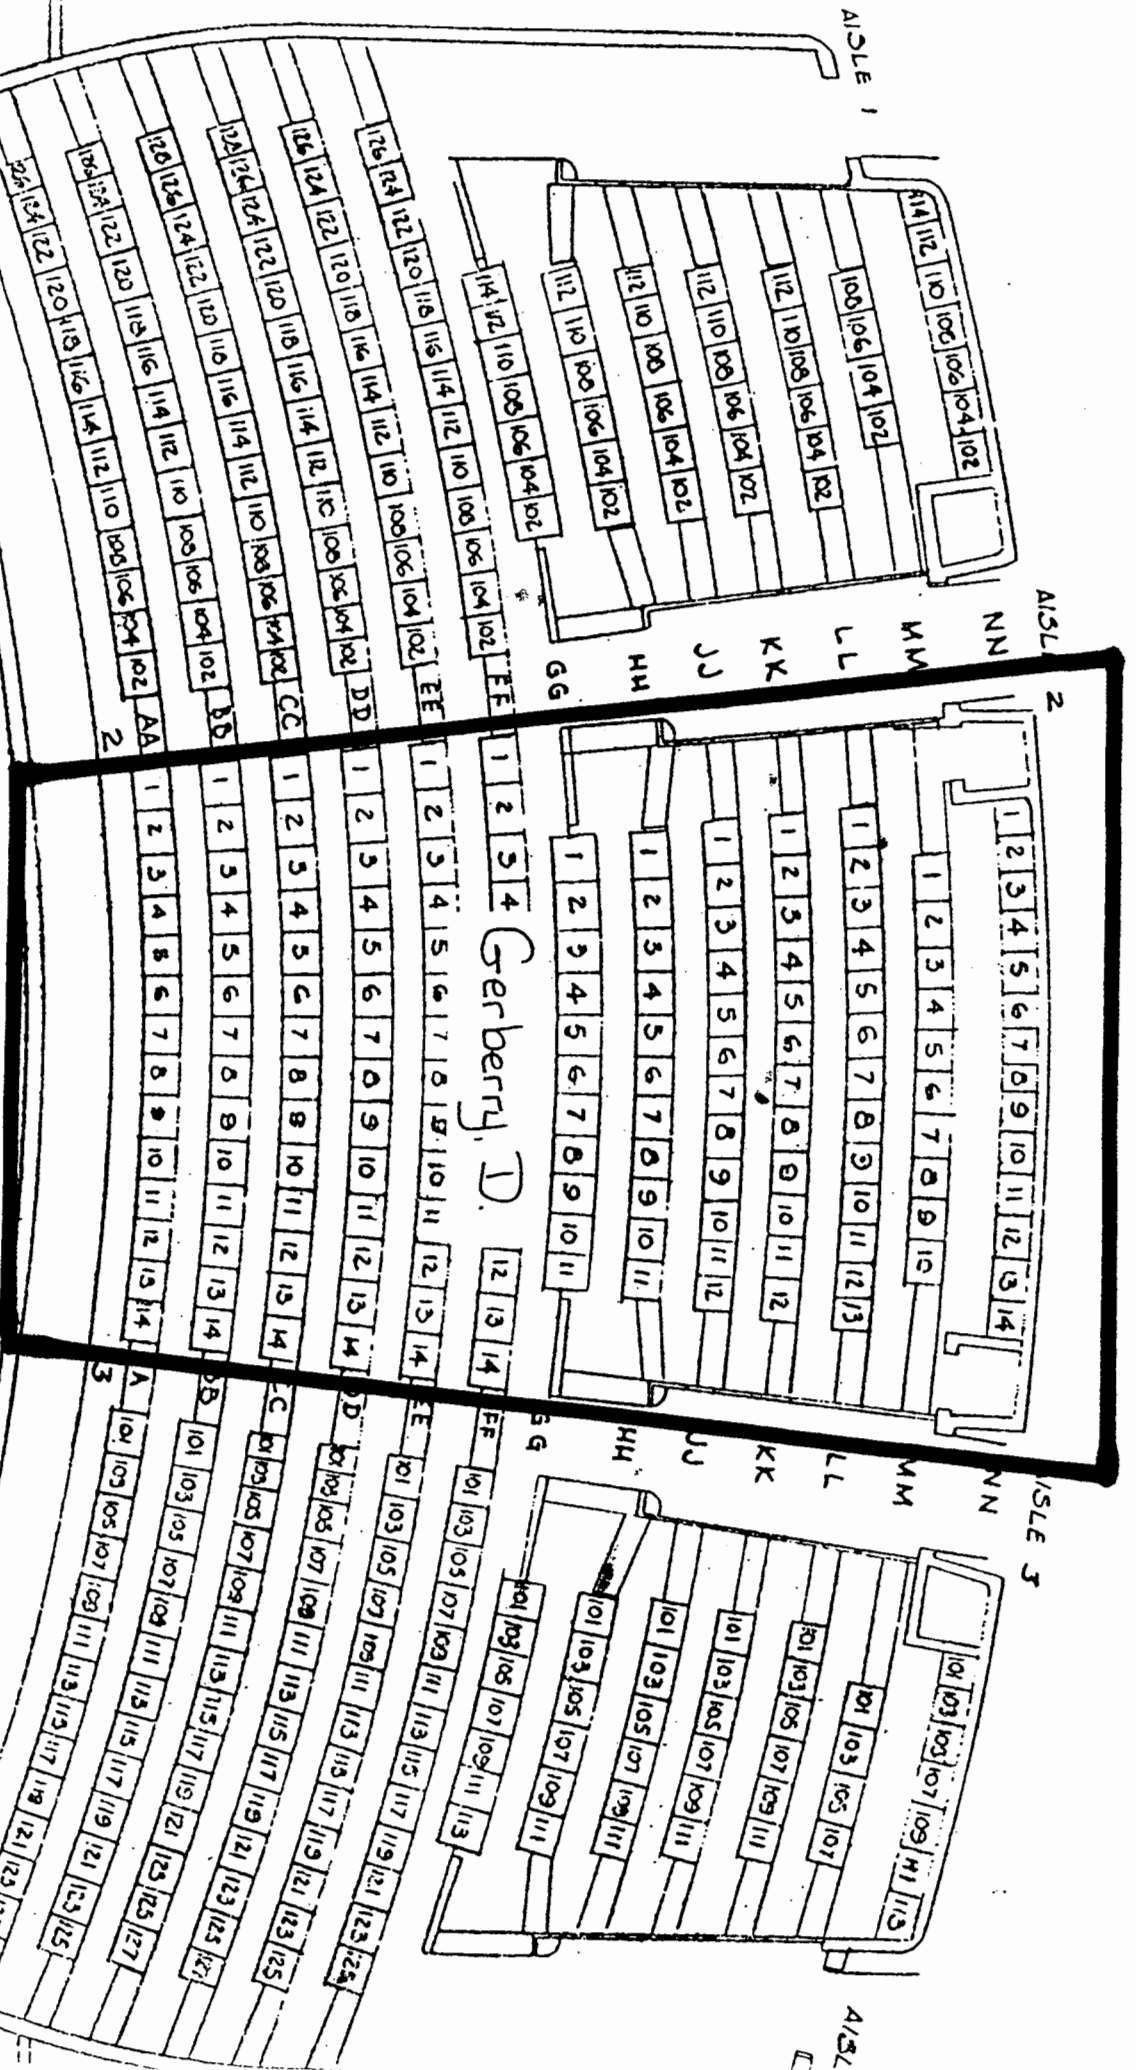

LOEB PLAYHOUSE

3:20pm-5:20pm

MA 221 Final Exam

BALCONY

Fri, May 6, 2005 3:30 pm - 5:20 pm

Gerberly, D.