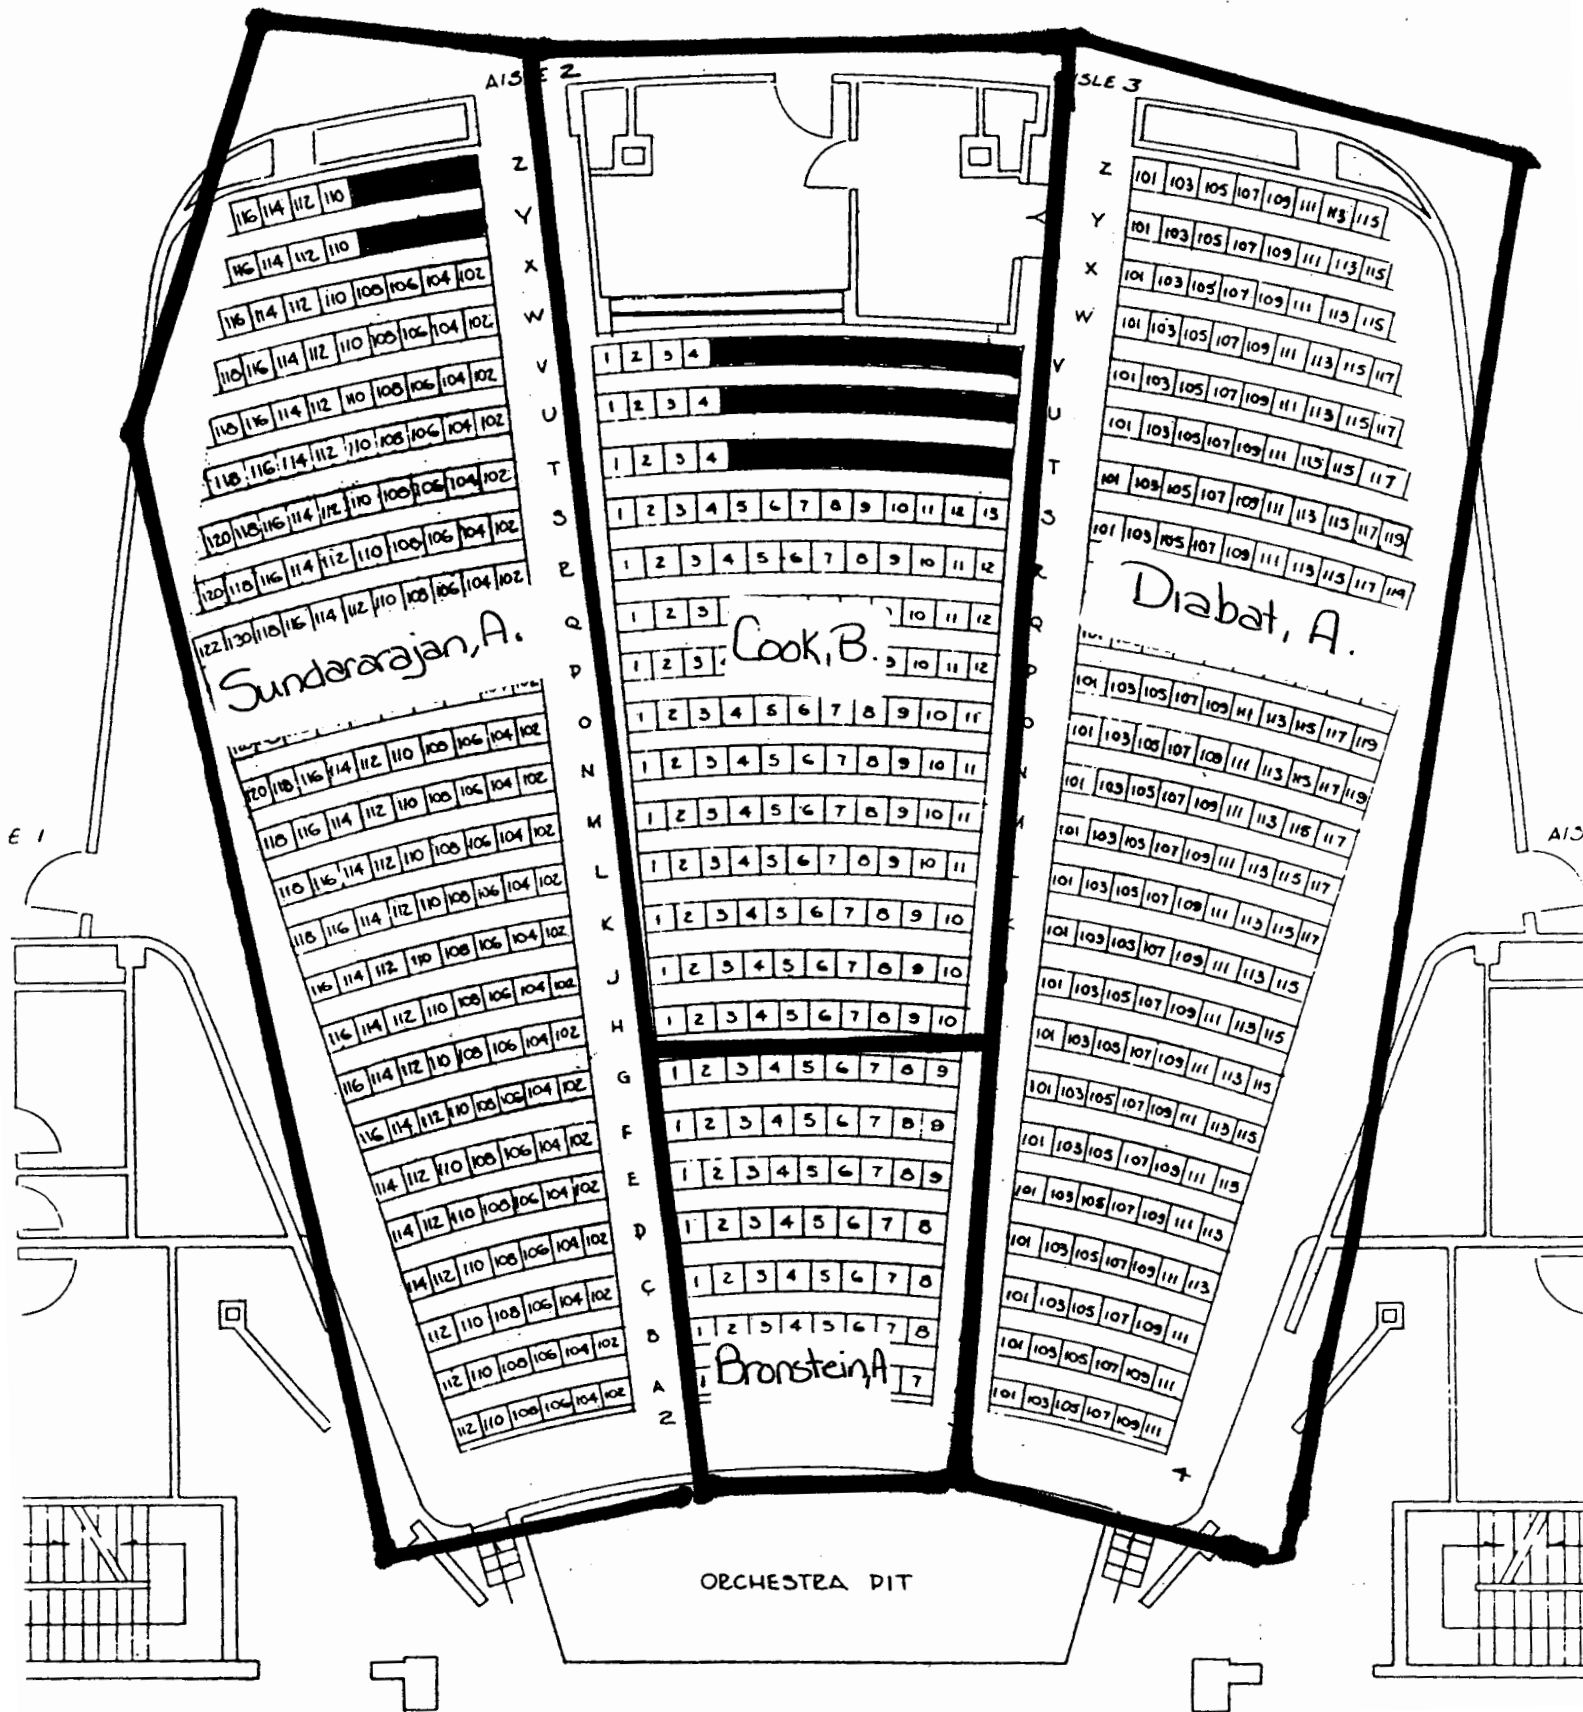

LOEB PLAYHOUSE

3:20pm-5:20pm

MA 221 Final Exam

BALCONY

Fri, May 6, 2005 3:30 pm - 5:20 pm

Gerberly, D.