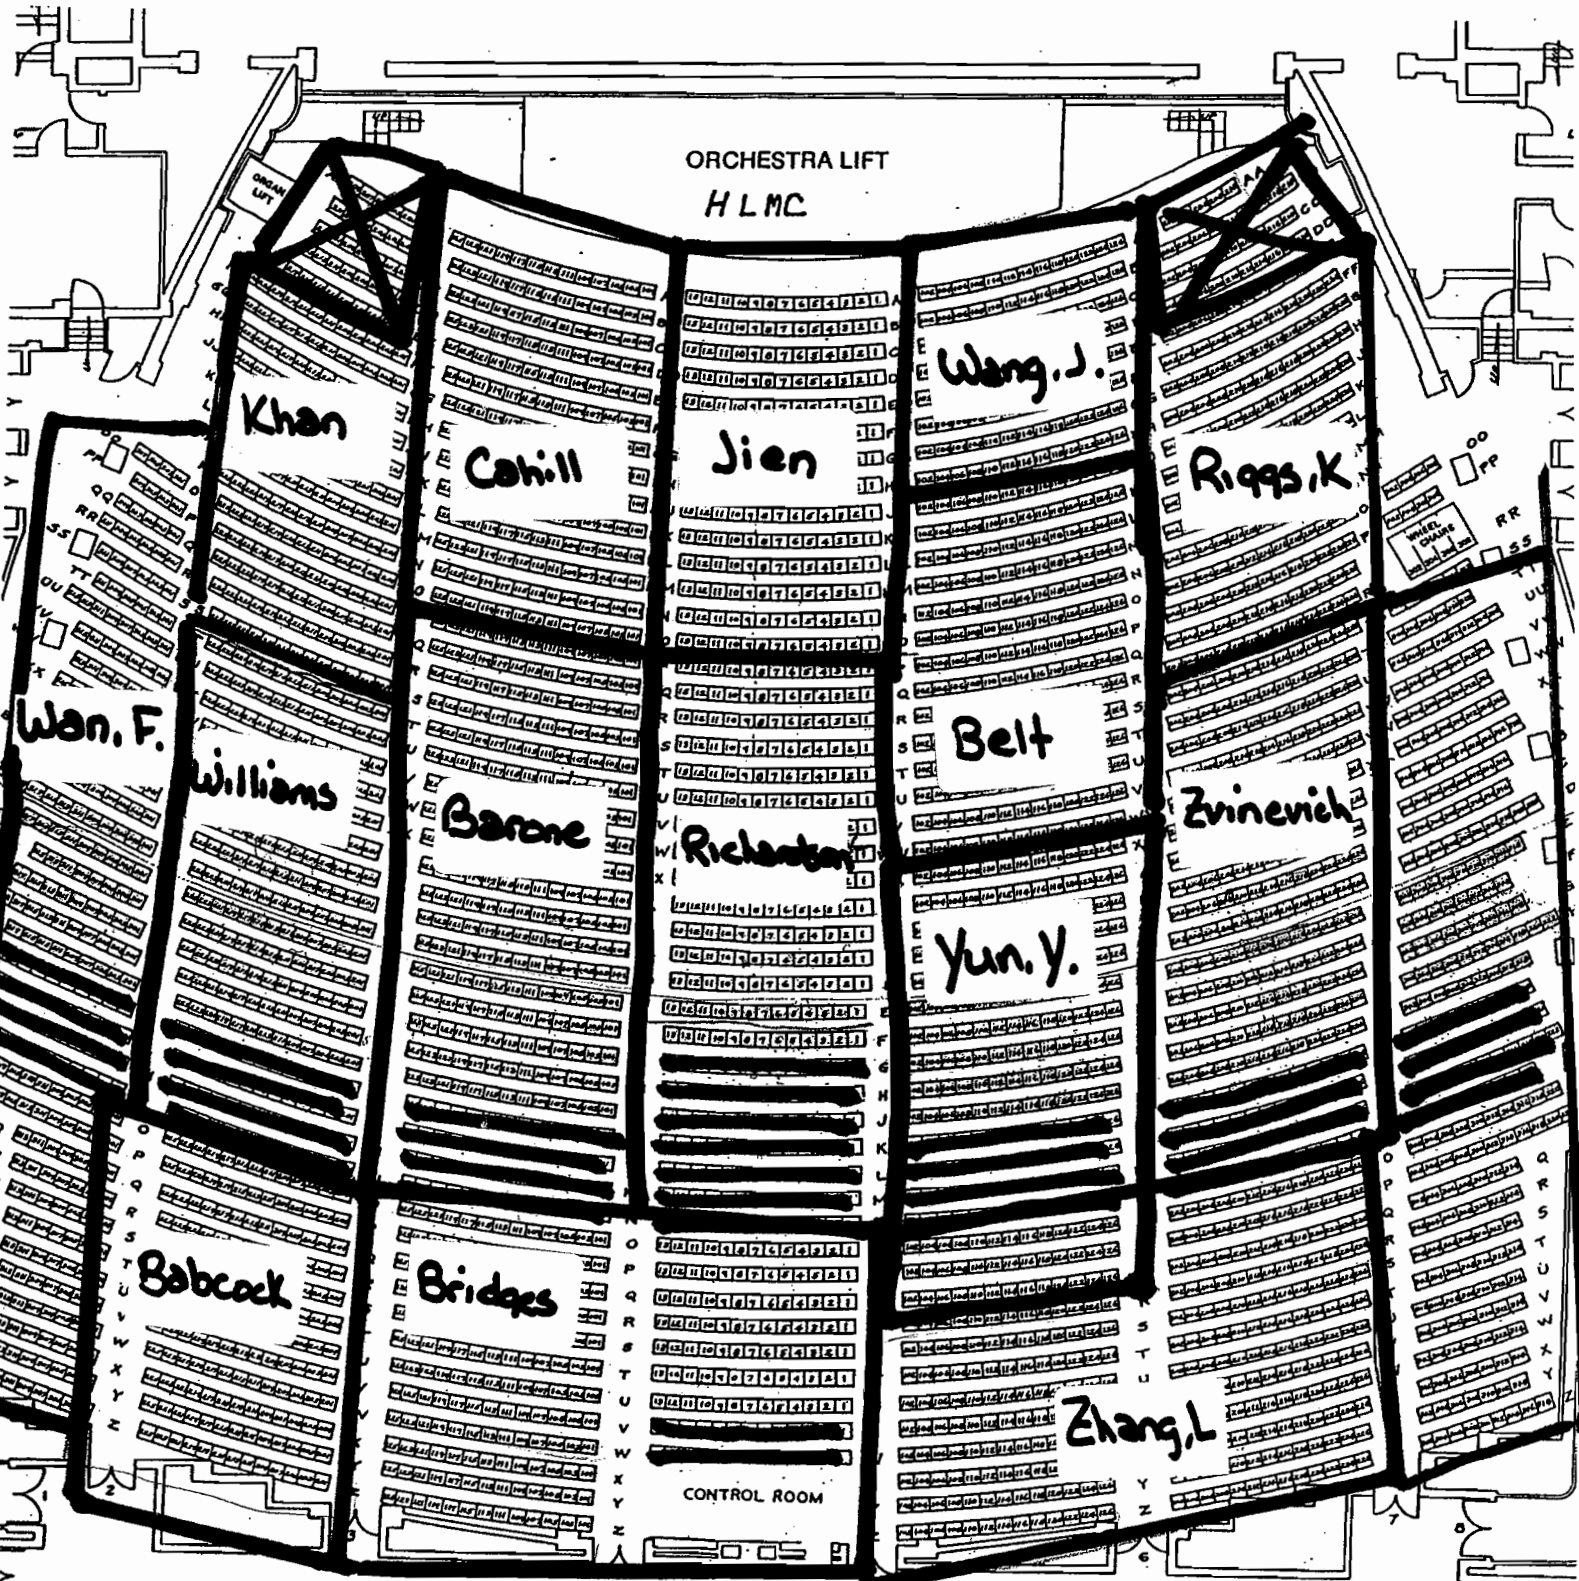

MA165 w/ 161M

EXAM 1

Sept. 18, 2006

6:30 p.m. – 7:30 p.m.

ALL INSTRUCTORS

HALL OF MUSIC

MA165w/16m
Exam 1

Sept 18, '06
6:30 pm - 7:30 pm

MAIN FLOOR

Students seated every 3rd seat