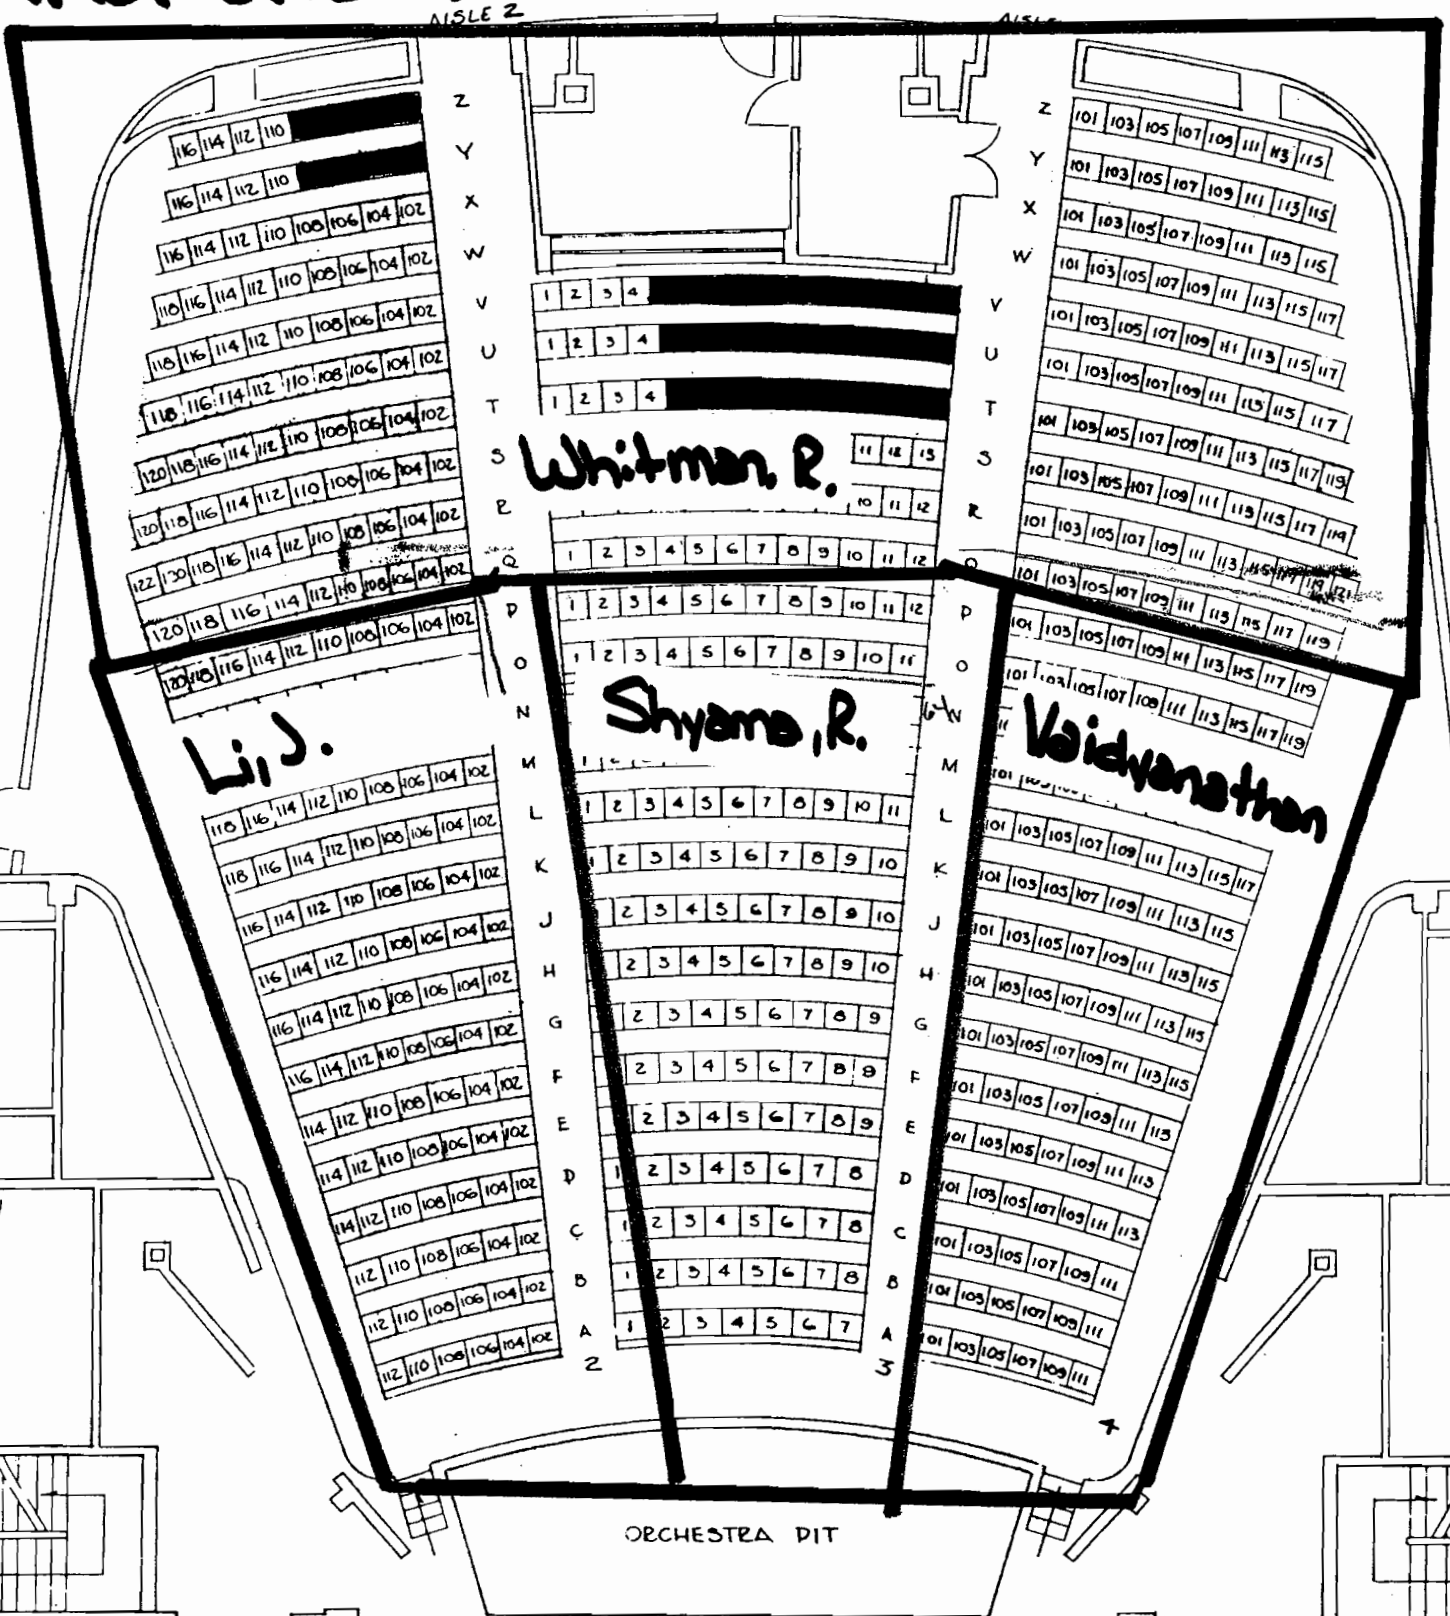

MA 162

Final Exam

LOEB PLAYHOUSE

Dec 13, 00

1:00 pm - 3:00 pm

974W 183

Dec 13, 2000  
1:00 pm - 3:00 pm

BALCONY