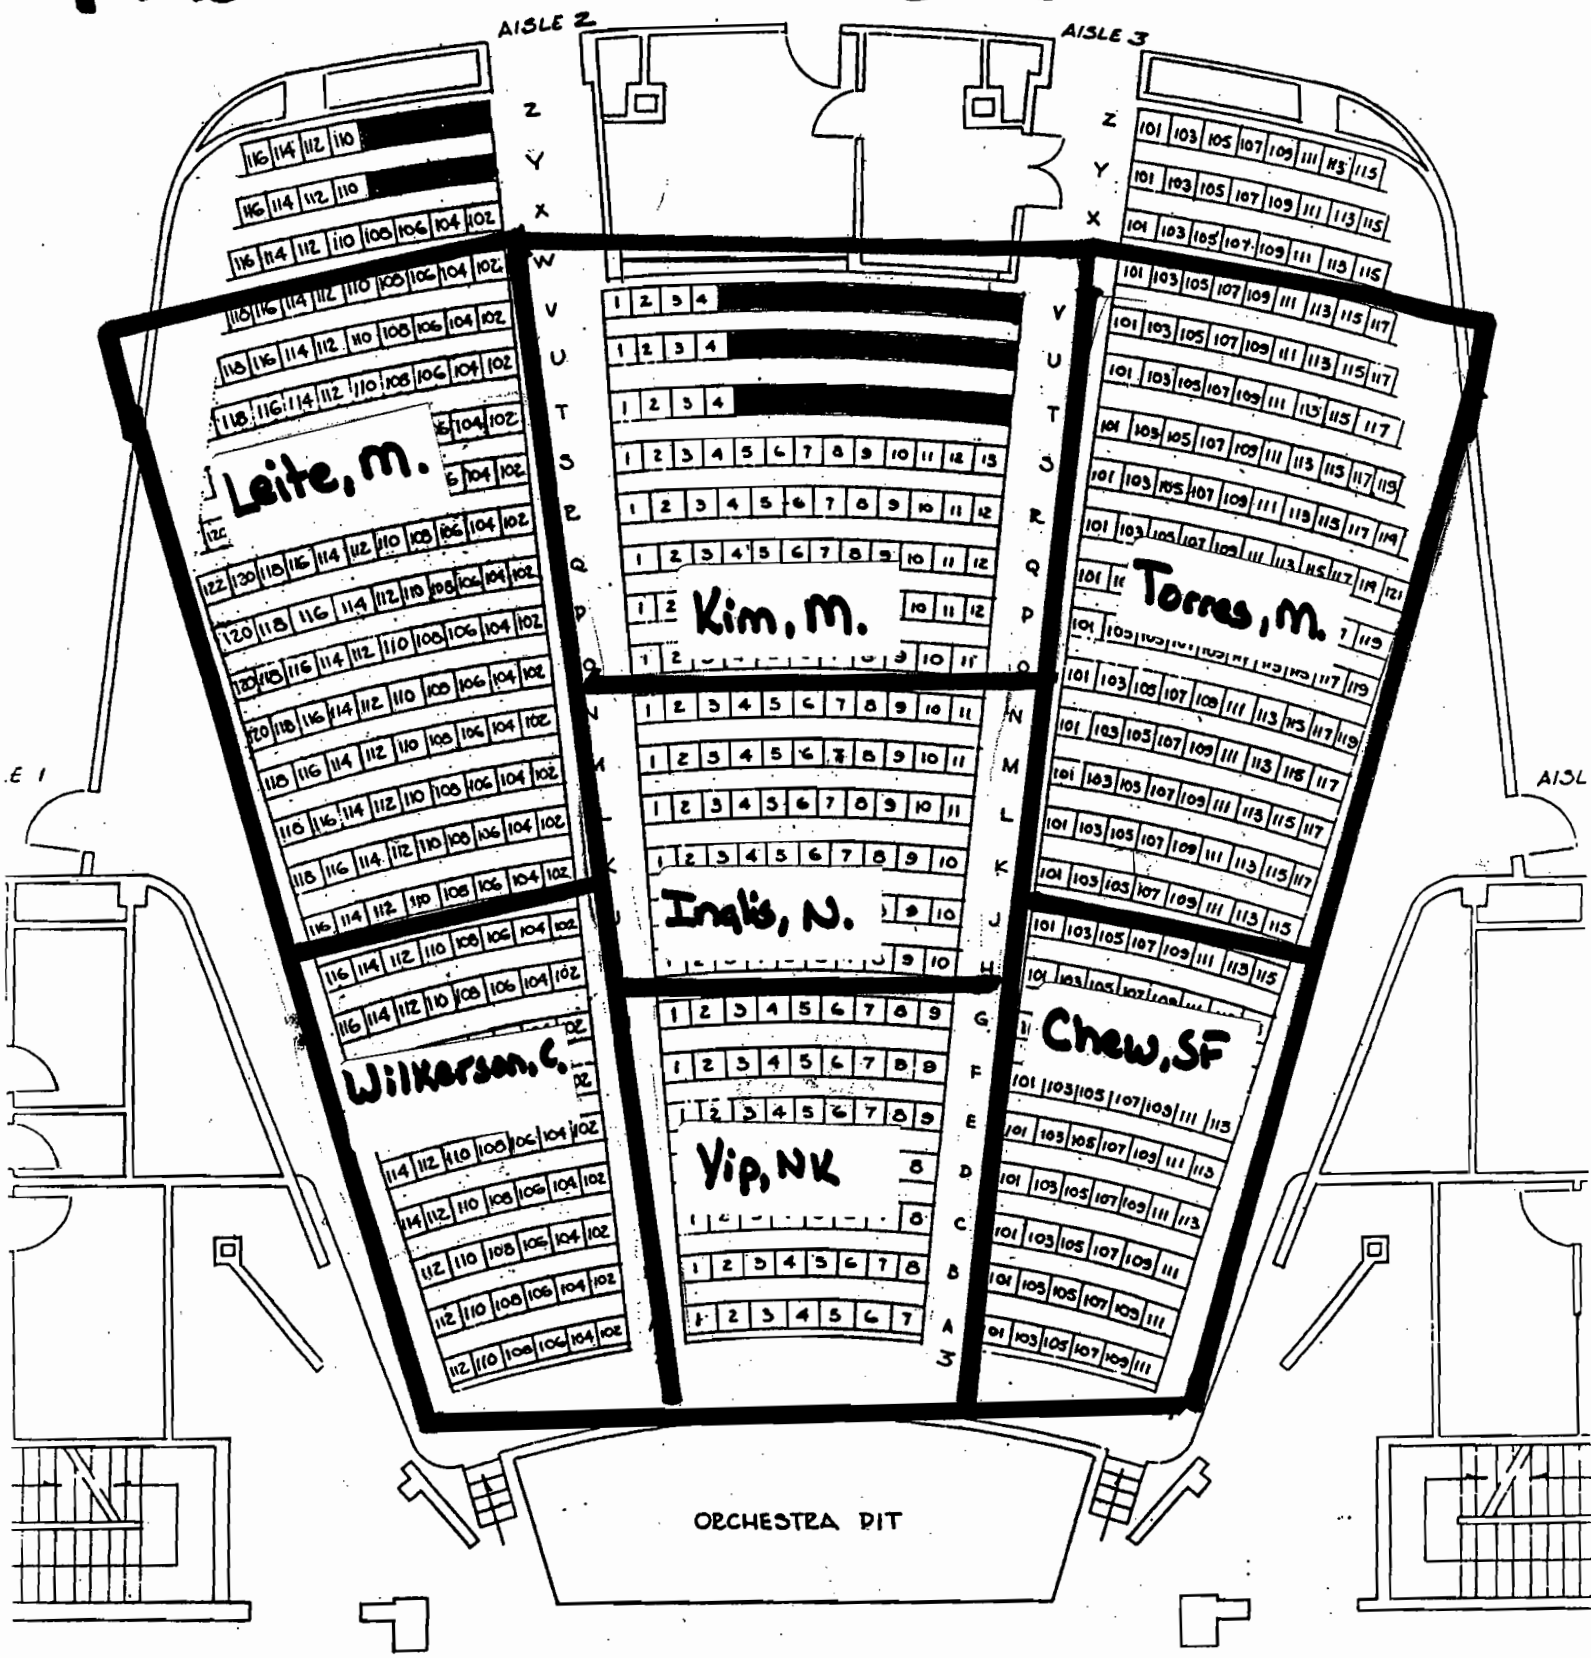

MA 265

Final Exam

May 2, 2006

8:00 a.m. – 10:00 a.m.

ALL INSTRUCTORS

LOEB PLYHS

MA 265 Final Exam

LOEB PLAYHOUSE

STEW 183
May 2, '06
8:00am-10:00am

MMA 265

Final Exam

BALCONY

May 2, '06

8:00am - 10:00am