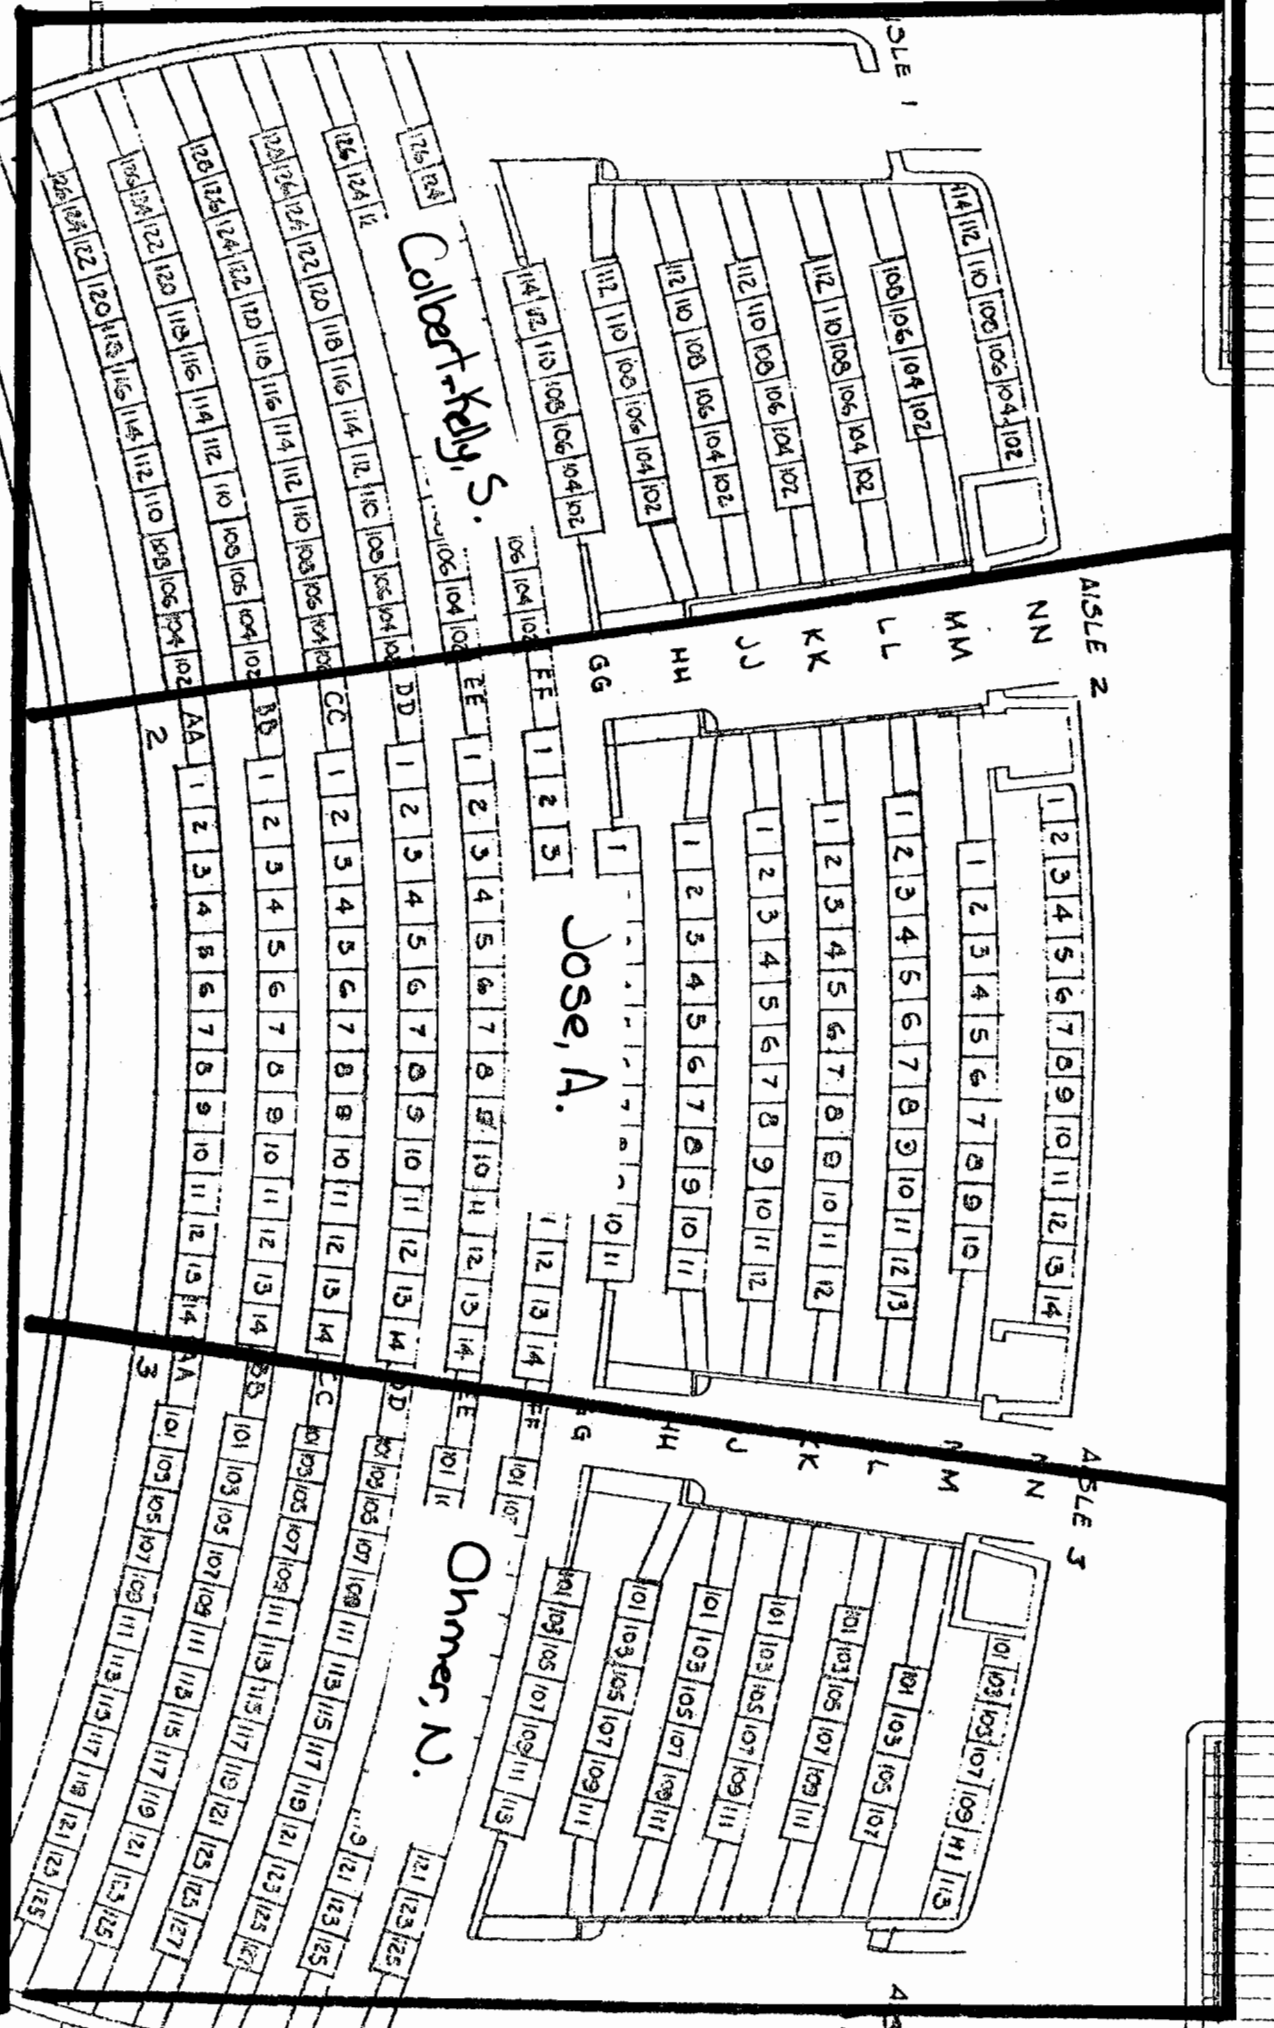

### LOCATION

LOEB PLYHS  
LOEB PLYHS  
LOEB PLYHS  
LOEB PLYHS  
LOEB PLYHS  
LOEB PLYHS  
FWLR HALL  
FWLR HALL  
FWLR HALL  
LOEB PLYHS  
LOEB PLYHS  
FWLR HALL

# MAIblwIbIE Final Exam

LOEB PLAYHOUSE

Dec. 10, 2007  
8:00am - 10:00am

STEW 183

Final Exam  
 MA 161w 161E

BALCONY

Dec. 10, 2007  
 8:00am - 10:00am