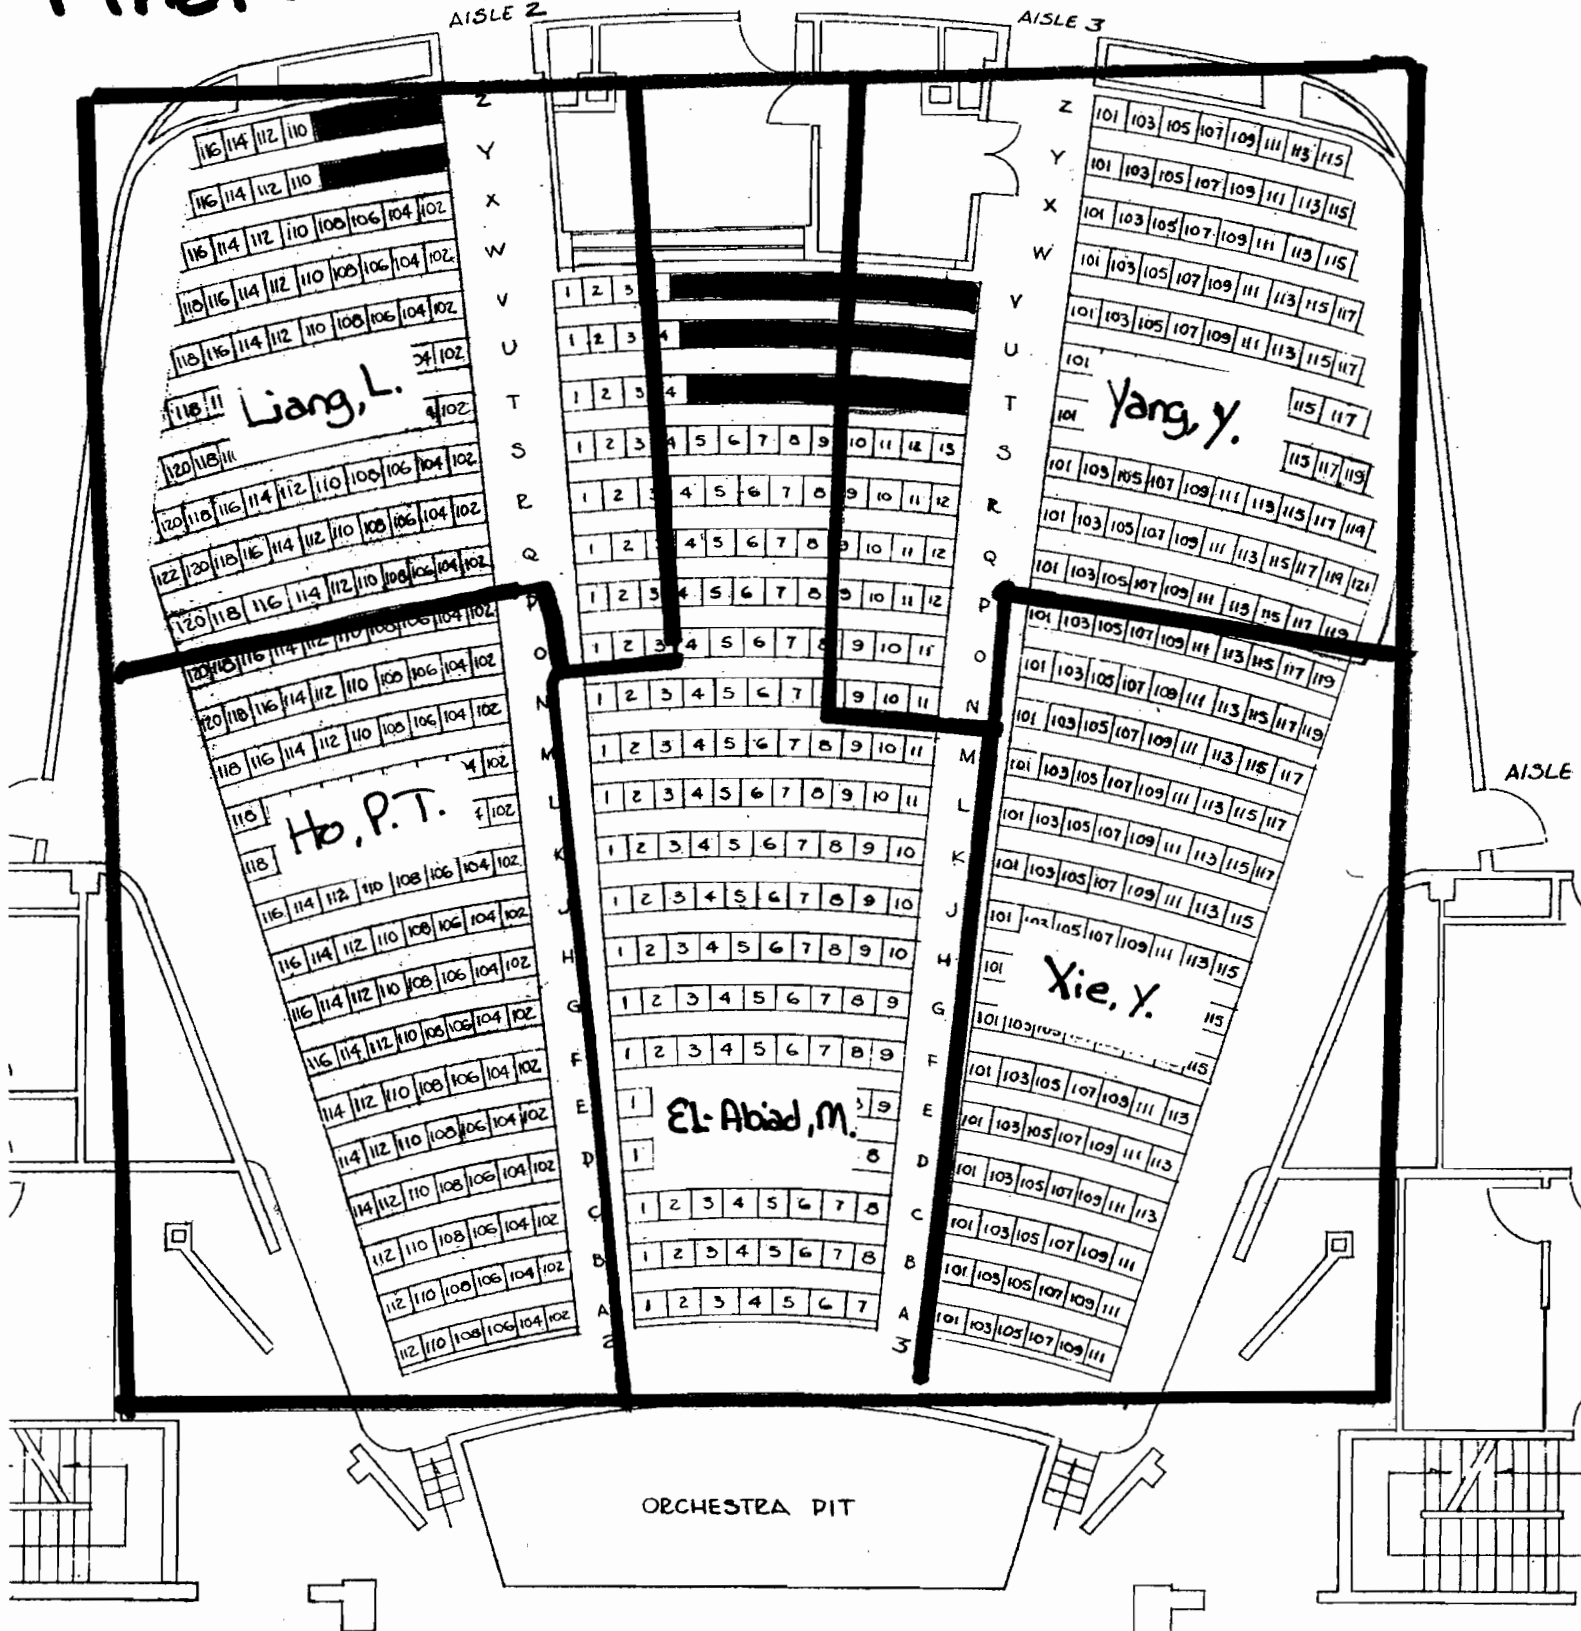

### LOCATION

LOEB PLYHS  
LOEB PLYHS  
LOEB PLYHS  
LOEB PLYHS  
LOEB PLYHS  
LOEB PLYHS  
FWLR HALL  
FWLR HALL  
FWLR HALL  
LOEB PLYHS  
LOEB PLYHS  
FWLR HALL

# MAIblwIbIE Final Exam

LOEB PLAYHOUSE

Dec. 10, 2007  
8:00am - 10:00am

STEW 183

Final Exam  
 MA 161w 161E

BALCONY

Dec. 10, 2007  
 8:00am - 10:00am