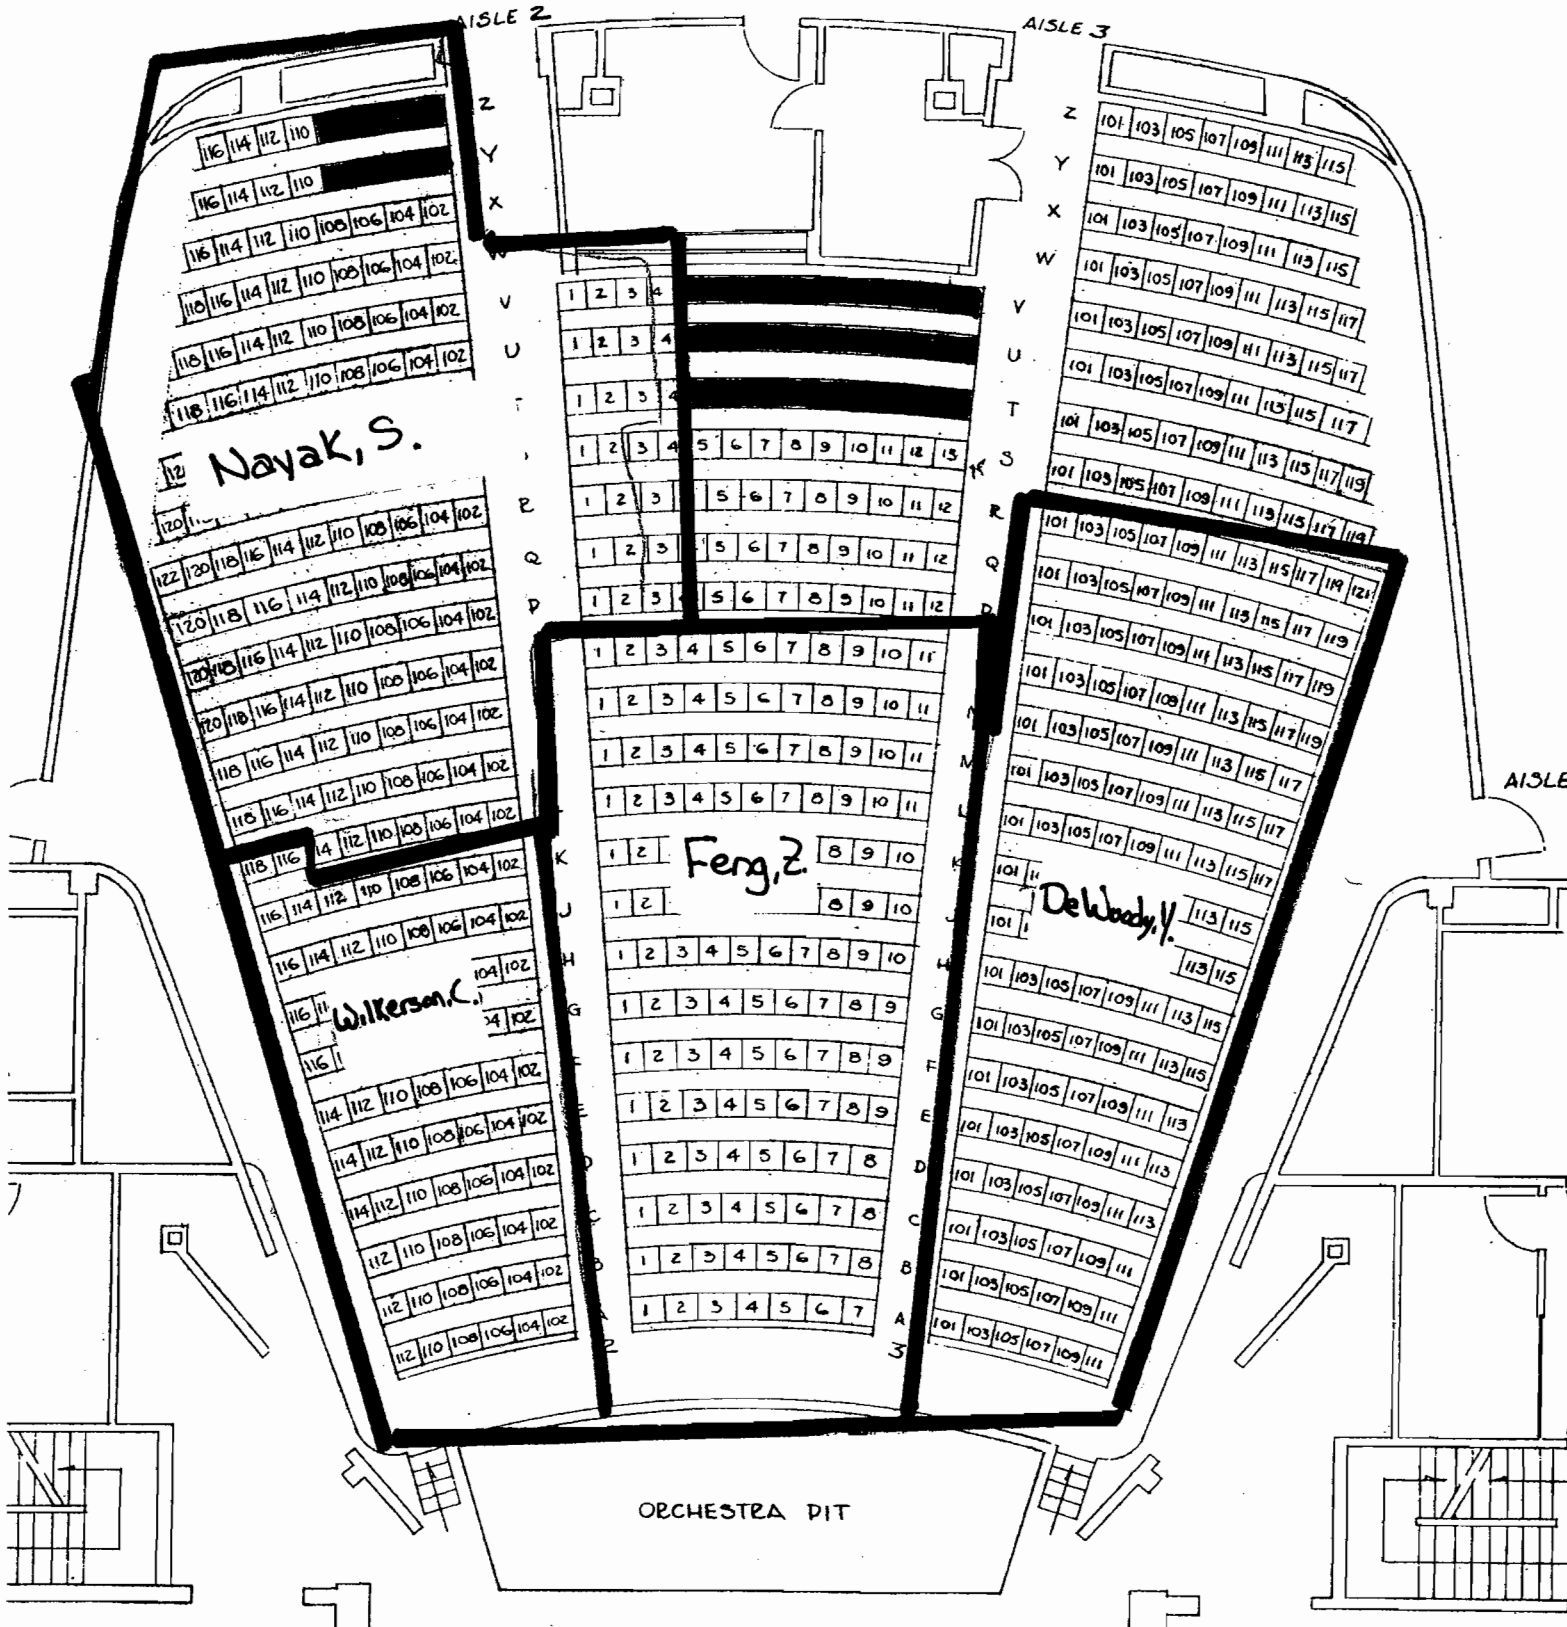

# MA 265 Final Exam

LOEB PLAYHOUSE

Dec. 11, 2007  
3:20pm - 5:20pm

STEW 183

MA 265  
Final Exam

BALCONY  
Dec. 11, 2007  
3:30pm - 5:20pm