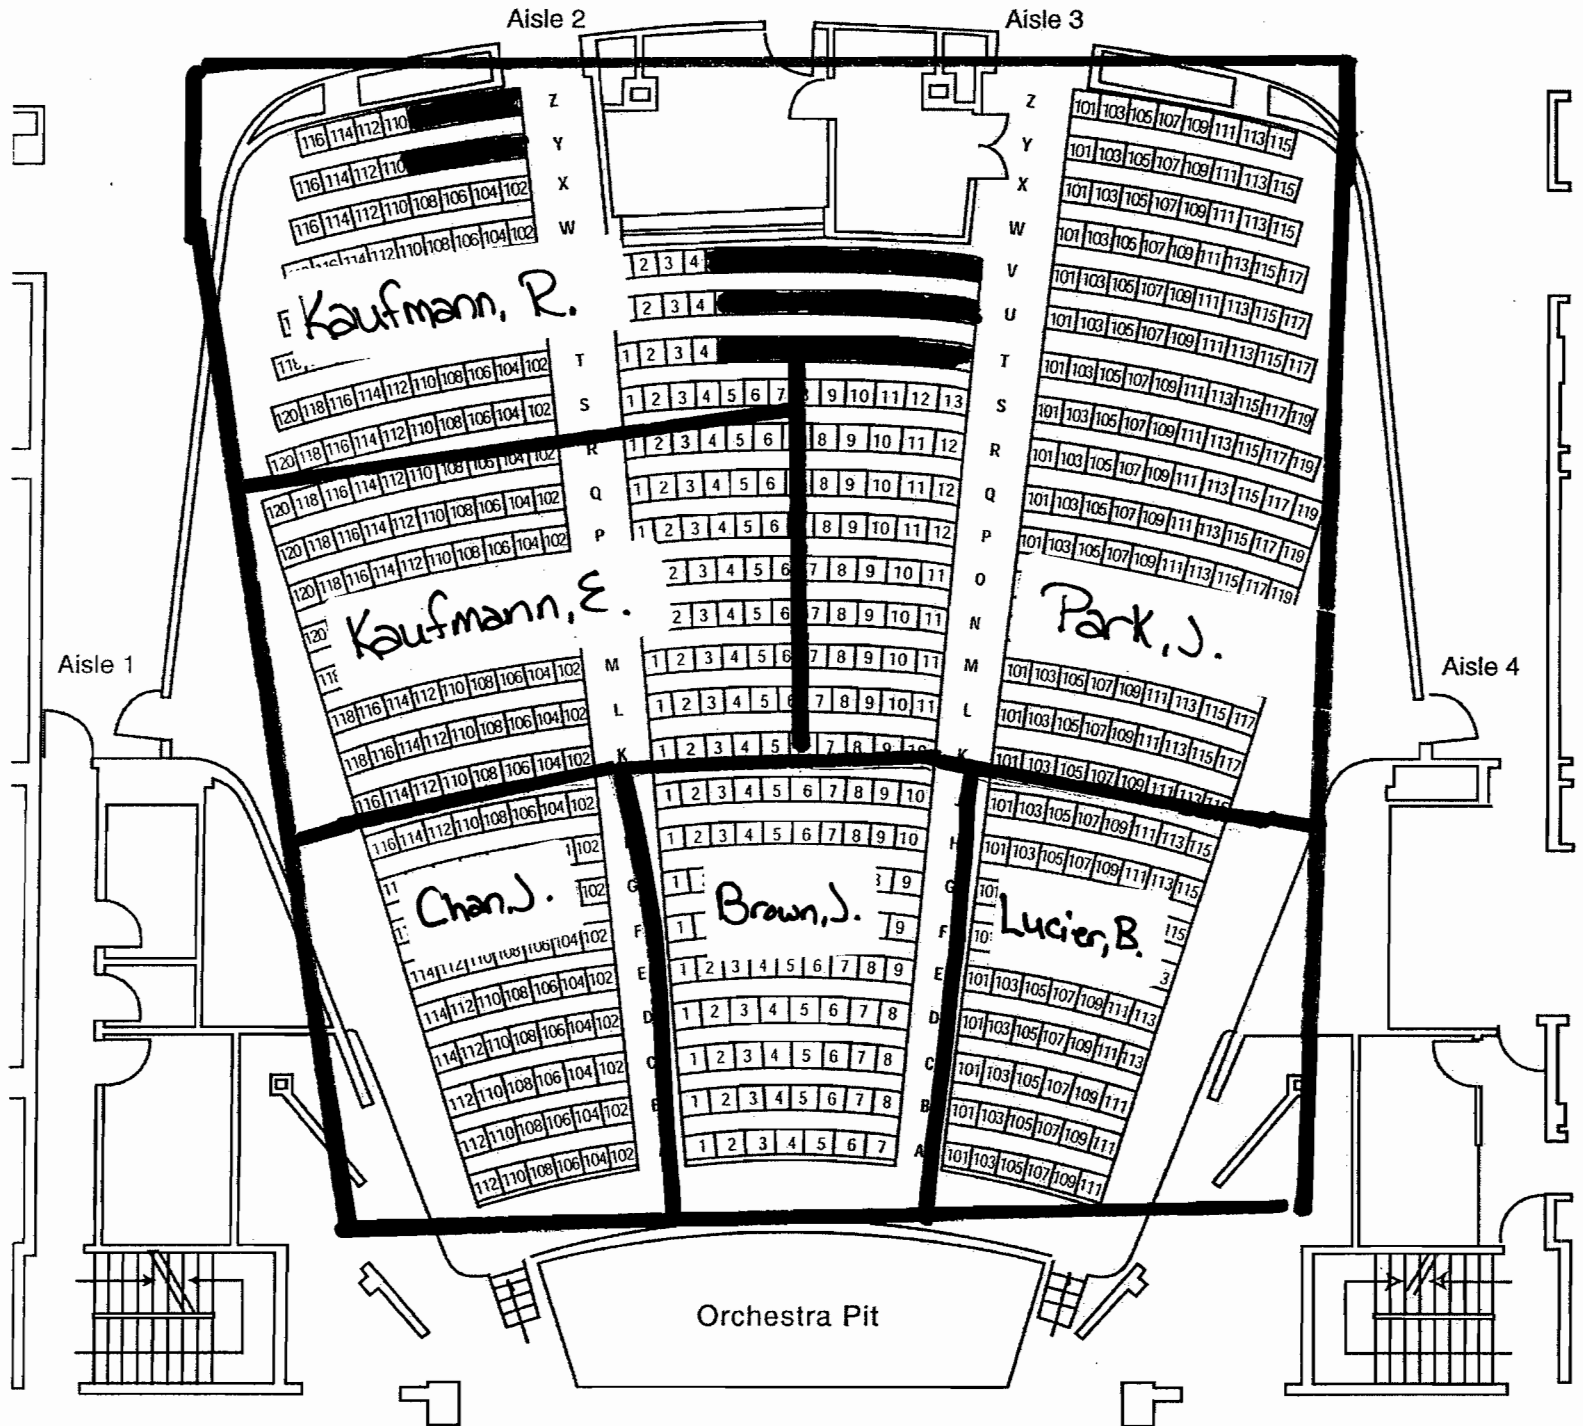

LOEB PLAYHOUSE MAIN FLOOR

MA 266 LOEB PLAYHOUSE Dec 10, 07 10:20 am -
 Final Exam BALCONY 12:20 pm