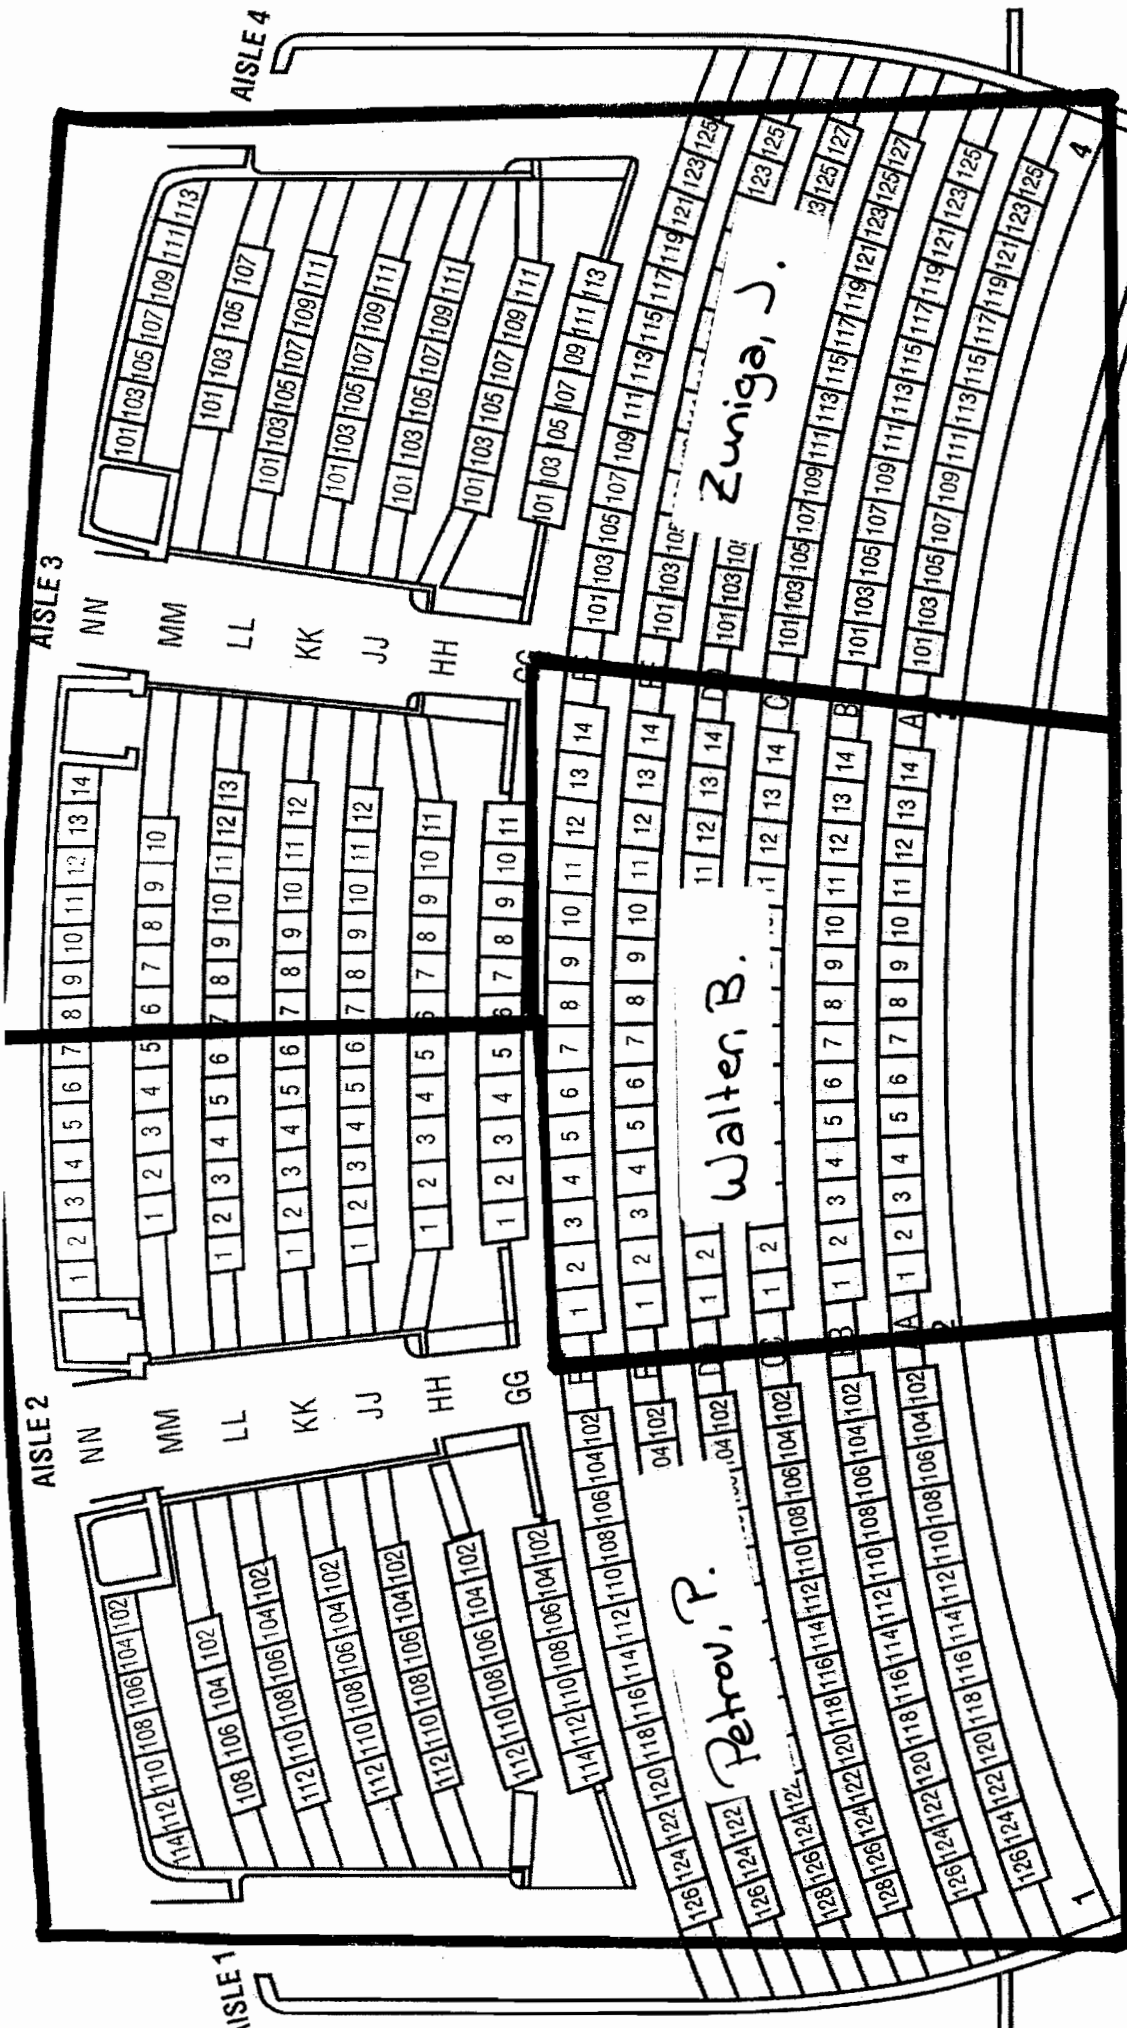

LOEB PLAYHOUSE MAIN FLOOR

MA 266 LOEB PLAYHOUSE Dec 10, 07 10:20 am -
 Final Exam BALCONY 12:20 pm