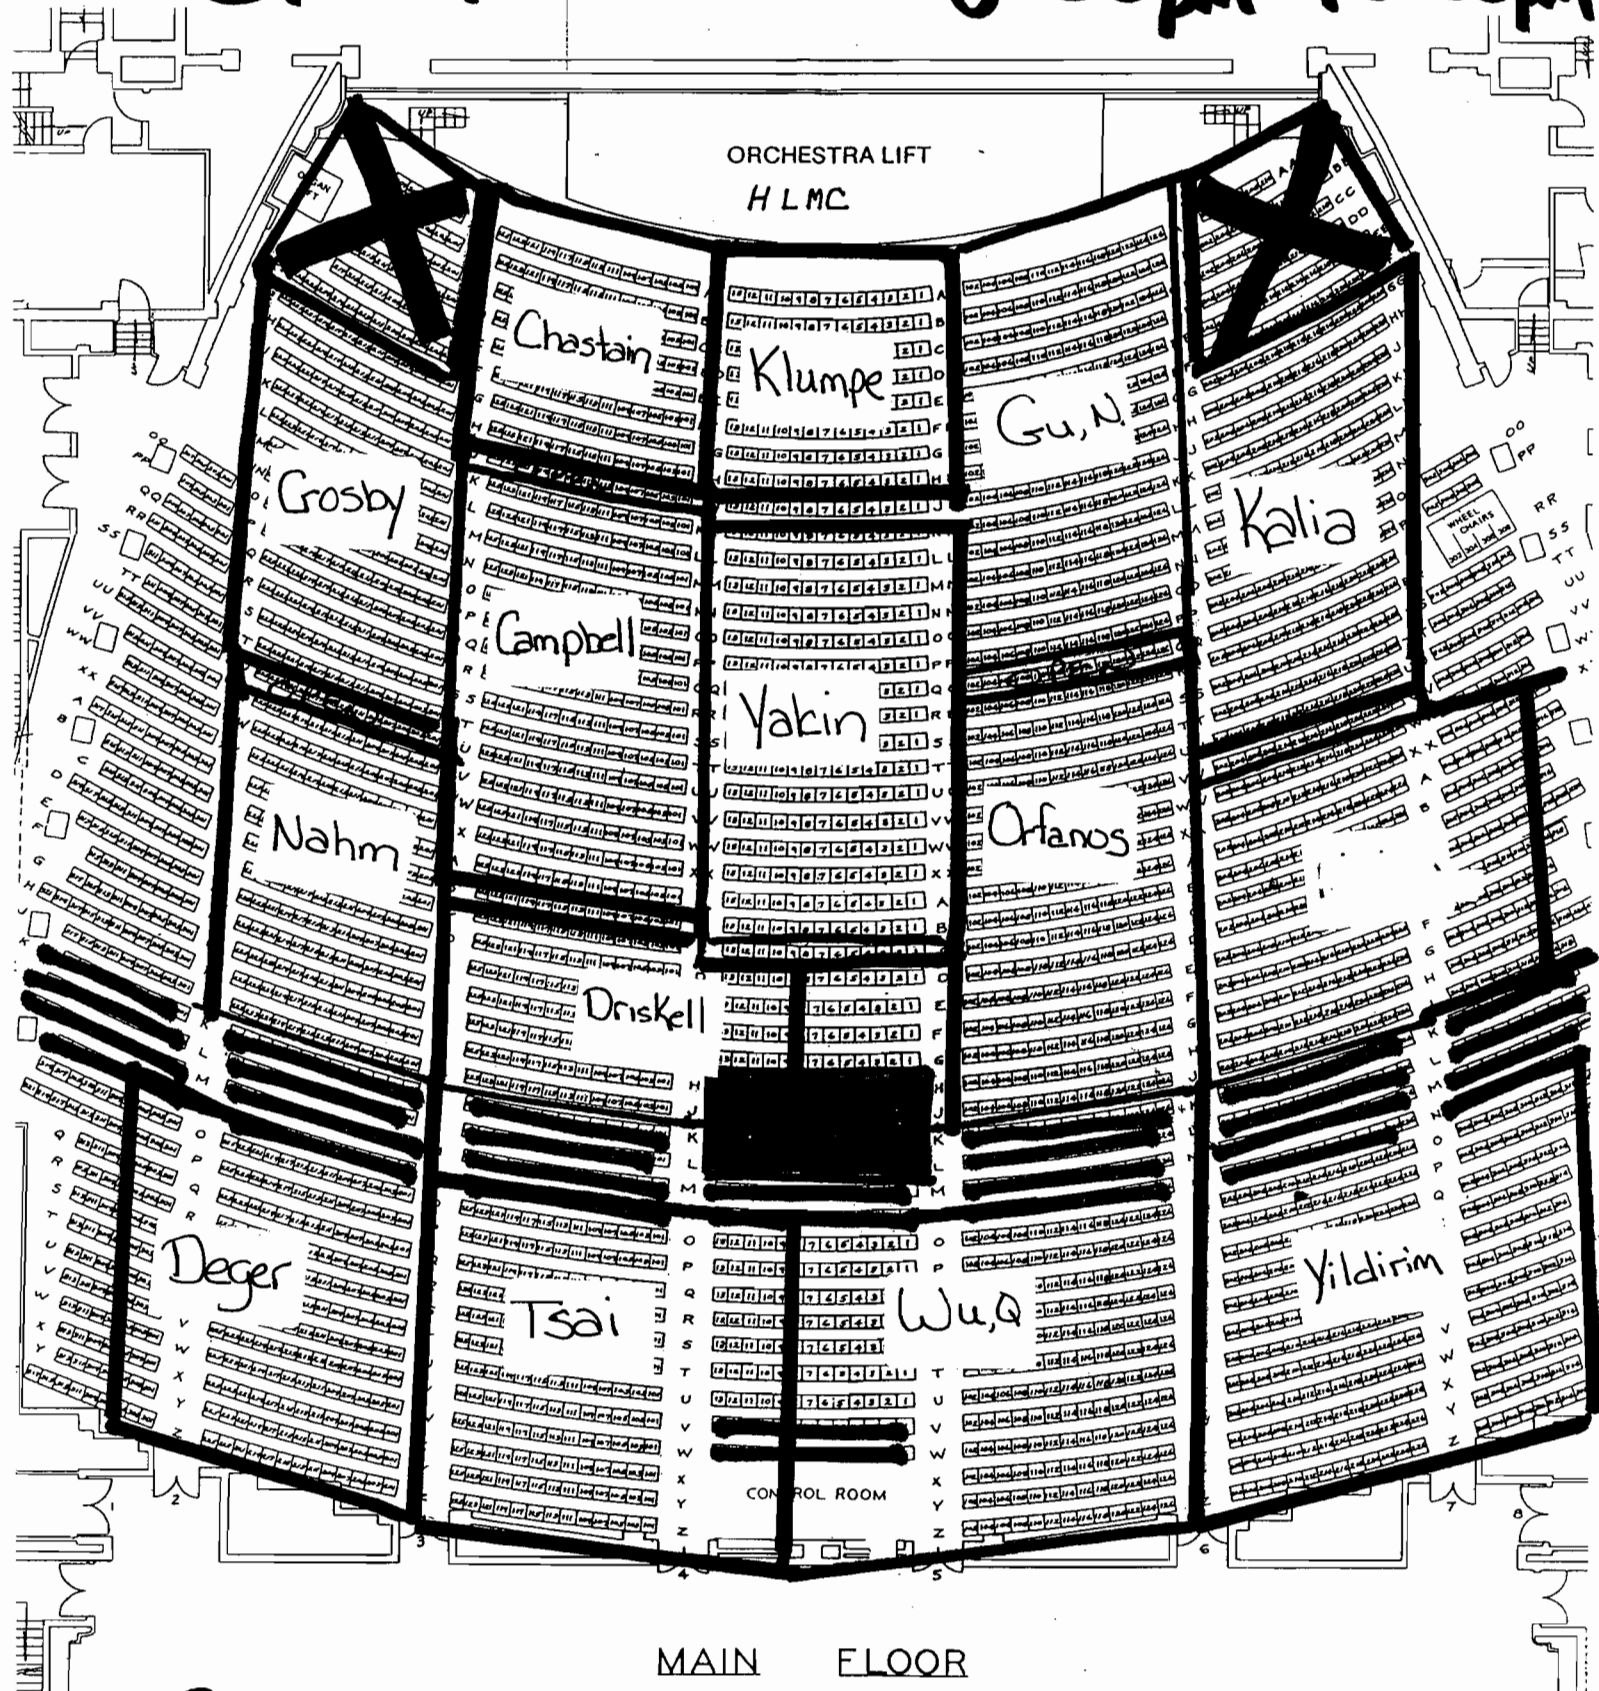

MA 224 EXAM 2

Tues. Mar. 6, 2007

8:30 p.m. – 10:00 p.m.

ALL INSTRUCTORS HALL OF MUSIC

MA 224
Exam 2

Mar. 6, 2007
8:30 pm - 10:00 pm

Students seated every 3rd seat.

FIRST
BALCONY

ELLT

Students seated every 3rd seat.

Mar. 6. 2007

MA 224

Exam 2

8:30pm - 10:00pm