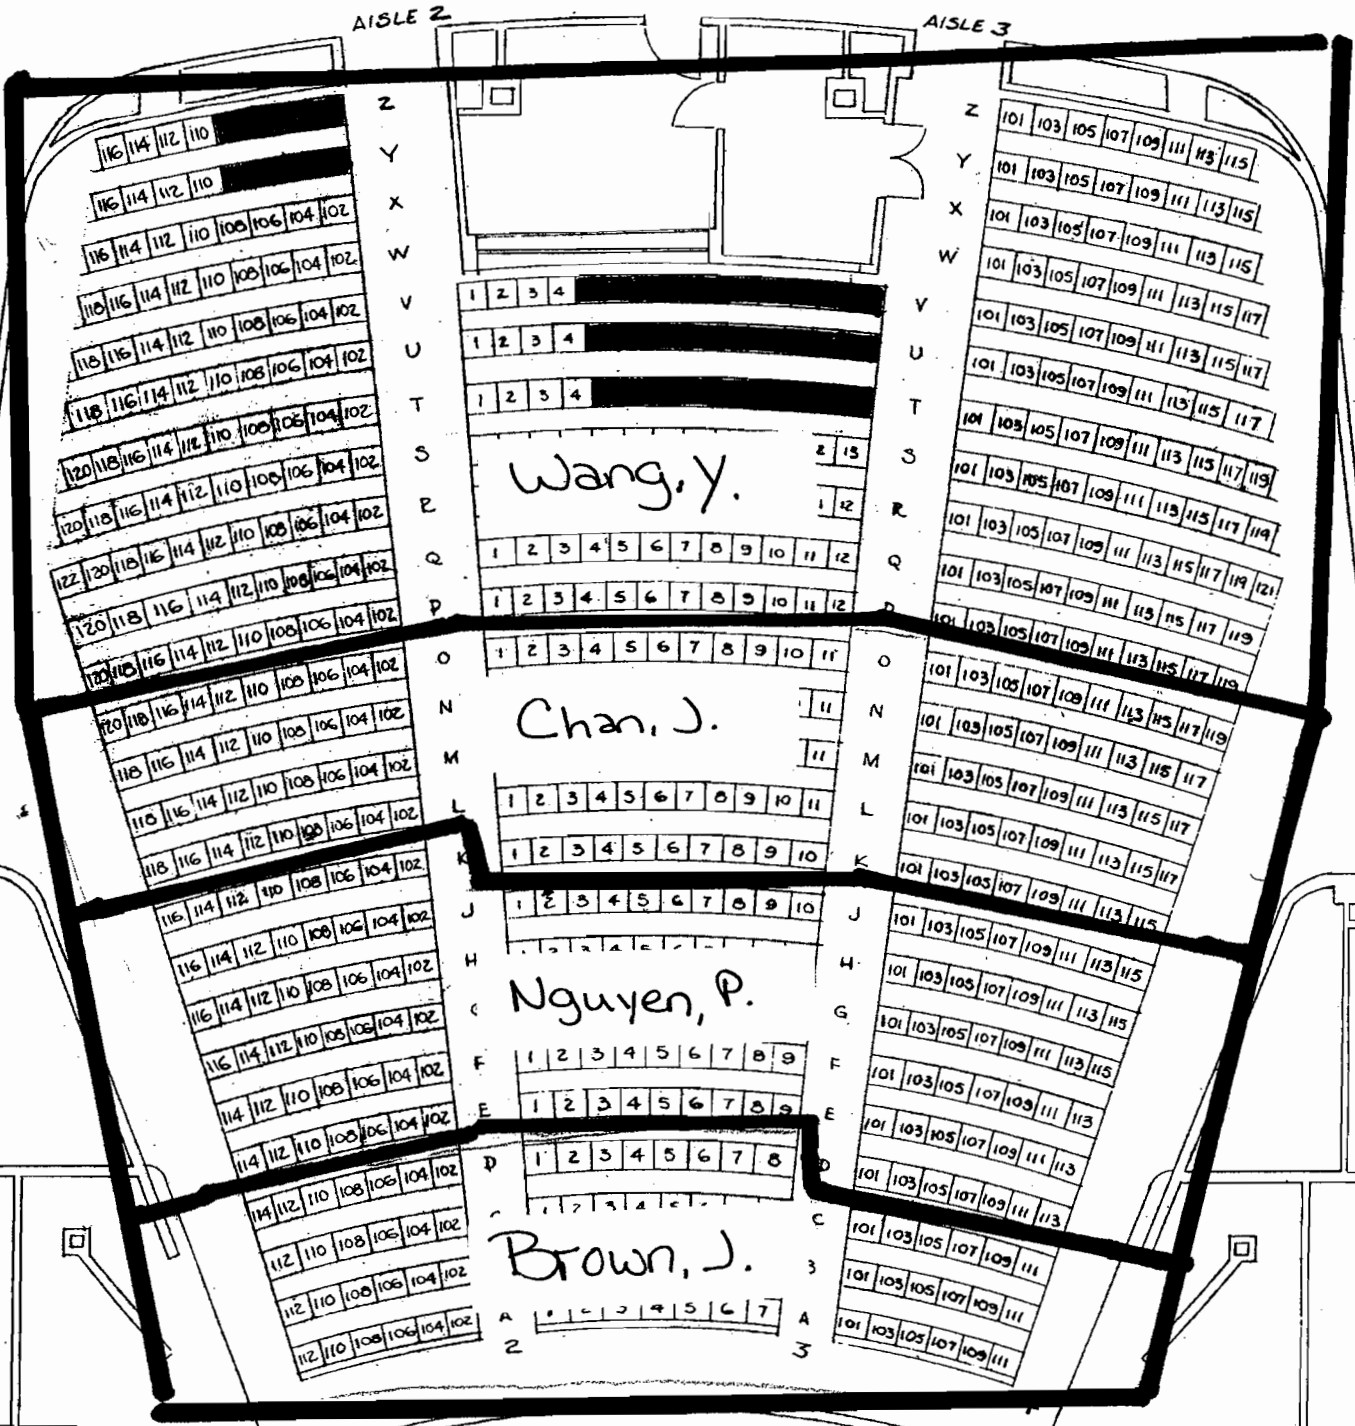

MA 266

FINAL EXAM

Tues., May 1, 2007

10:20 a.m. – 12:20 p.m.

ALL INSTRUCTORS

LOEB PLYHSE

MA 266 Final Exam

LOEB PLAYHOUSE

STEW 183
MAY 1, 2007
10:20am-12:20pm

ORCHESTRA PIT

MA 2666
Final Exam

BALCONY

MAY 1, 2007

10:20 am - 12:20 pm