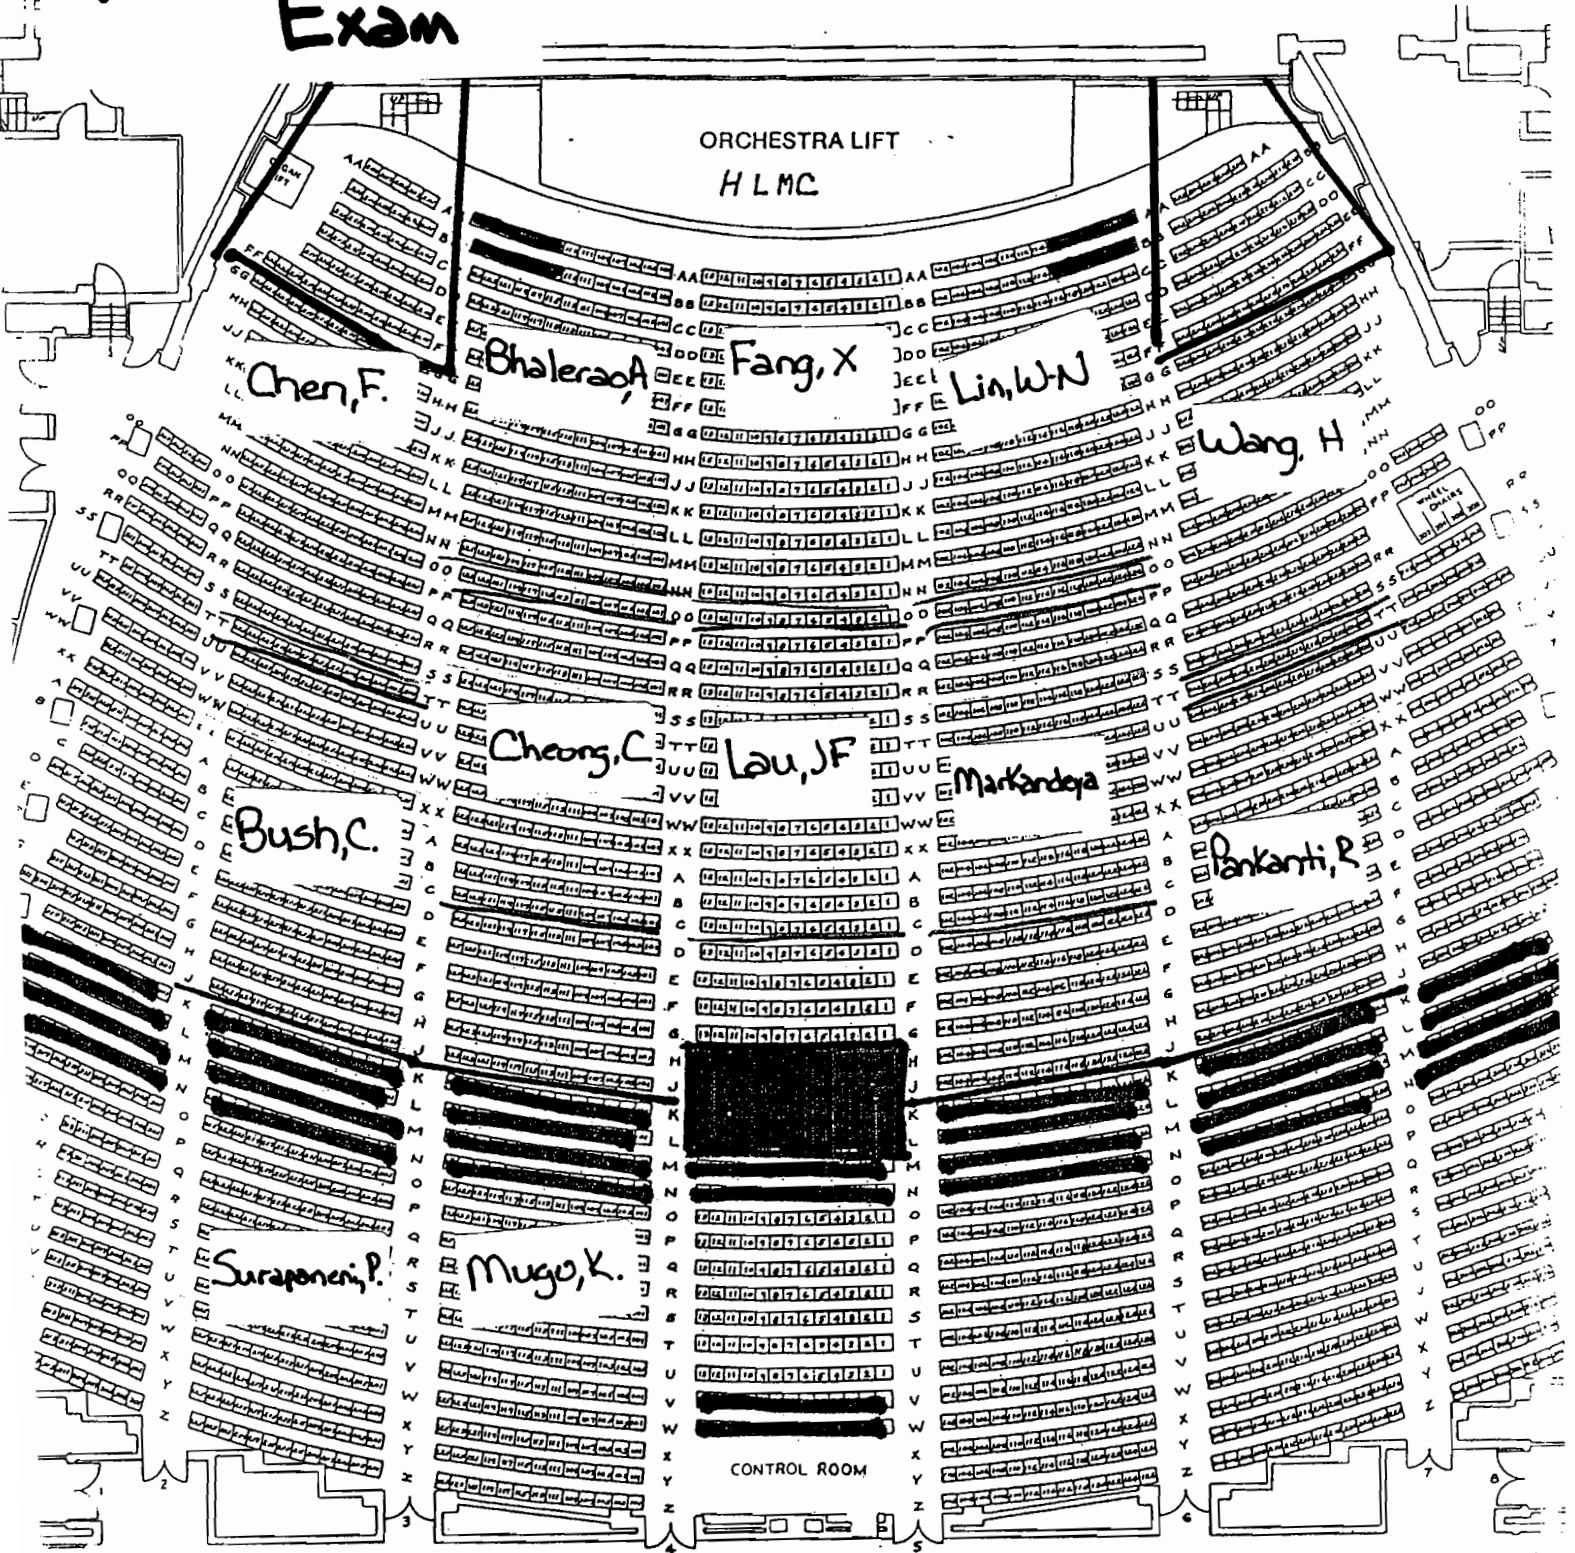

MA 161 w/ 161E

Final Exam

Dec. 15, 2008

4:00 p.m. – 6:00 p.m.

ALL INSTRUCTORS

HALL OF MUSIC

MA 161 W 161E

Dec. 15, '08
4:00 pm - 6:00 pm

Final Exam

MAIN FLOOR

Students seated every other seat.