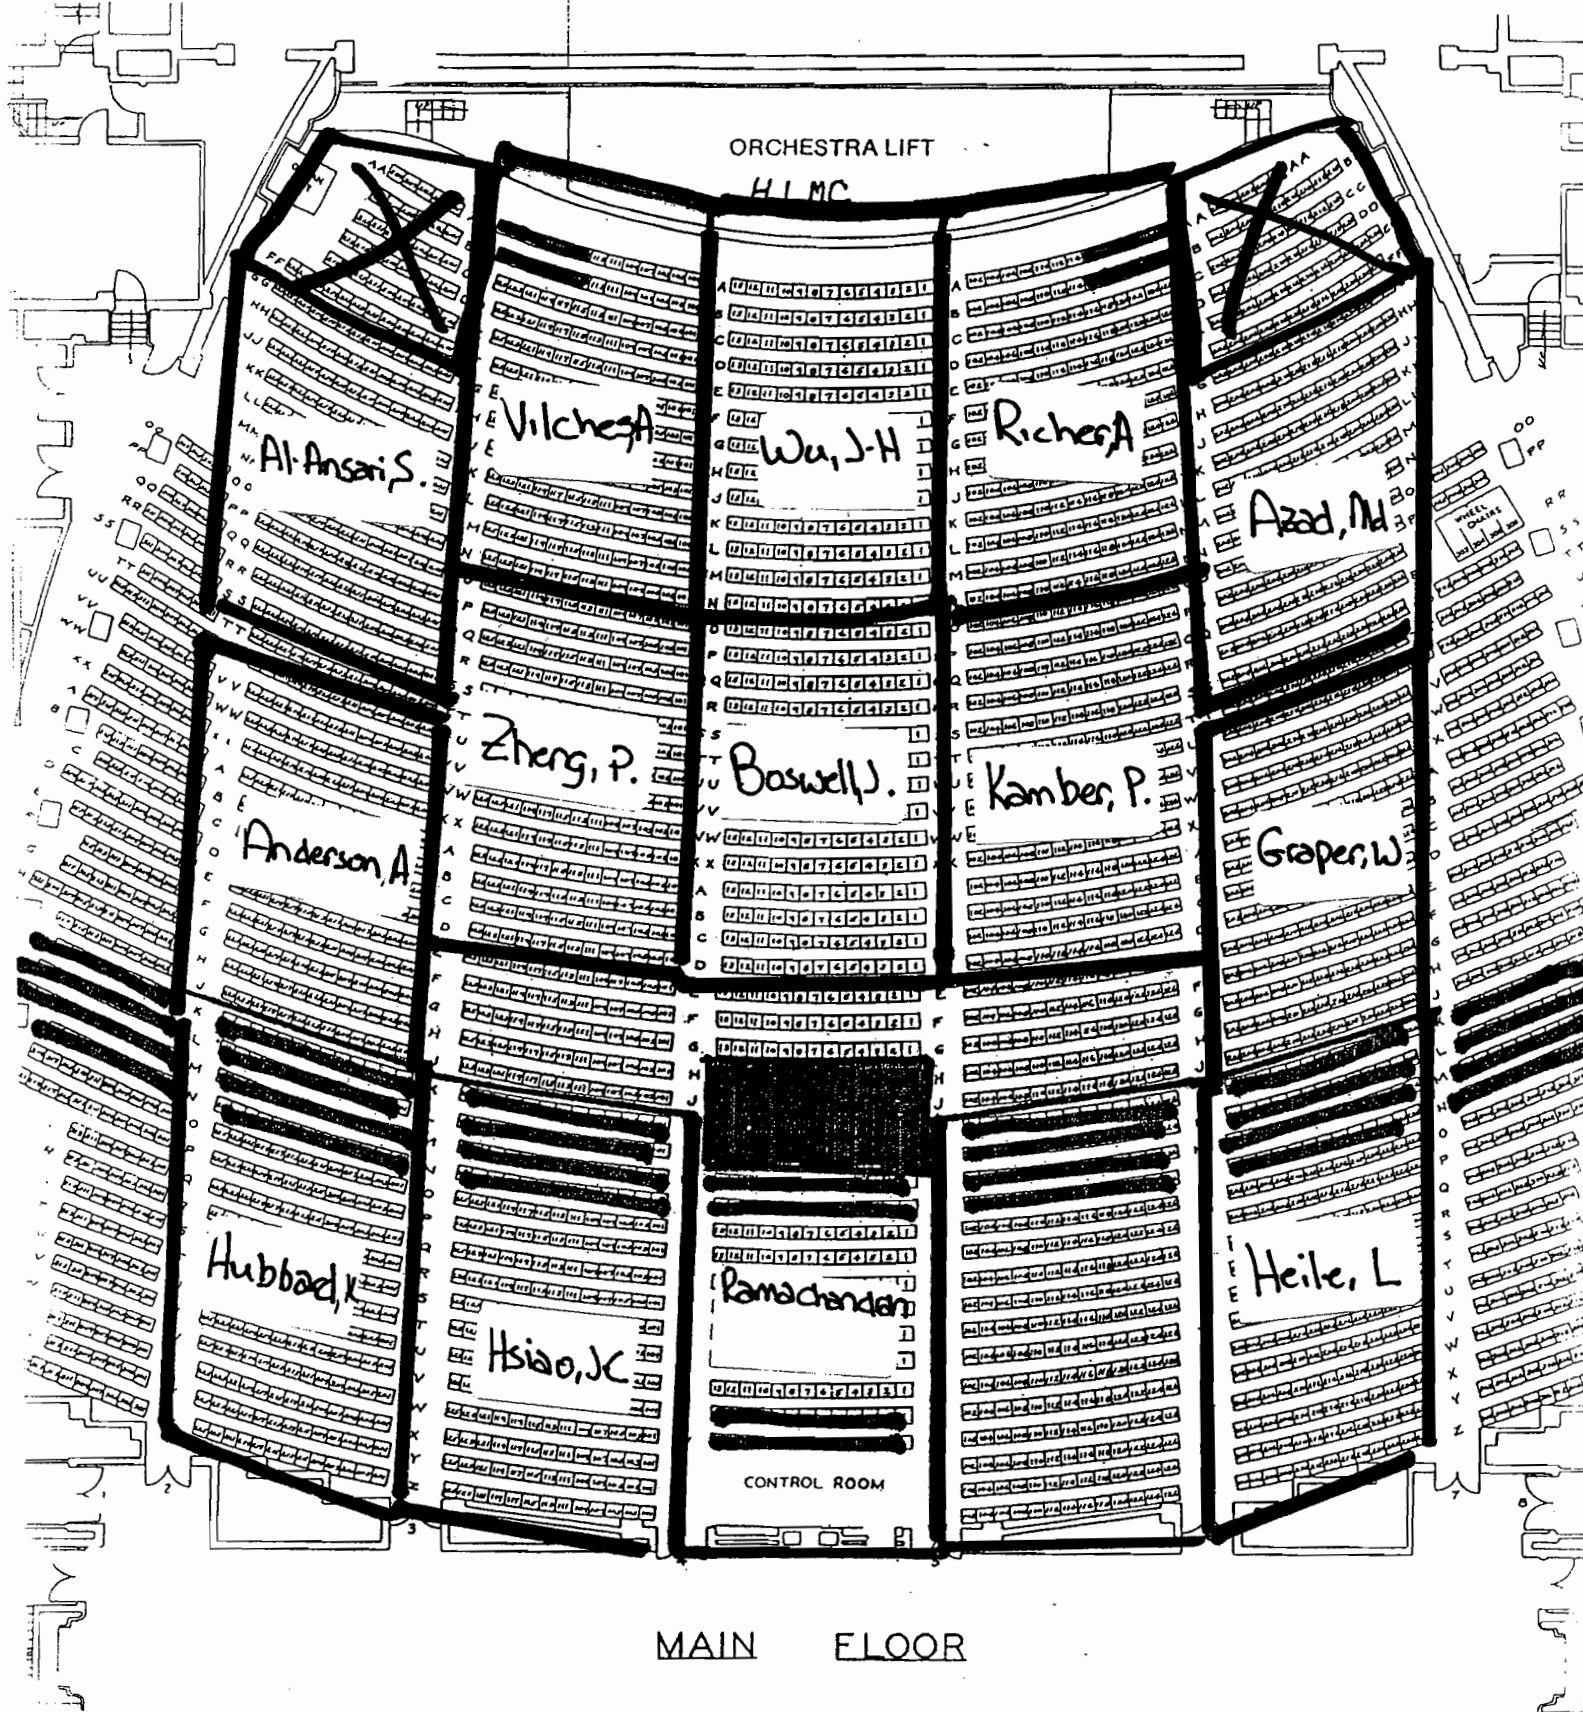

MA 165 w/ MA 161M

Exam 2

Oct. 21, 2008

6:30 p.m. – 7:30 p.m.

ALL INSTRUCTORS

HALL OF MUSIC

MA 165 w/ 161M

Exam 2

Oct. 21, '08

6:30pm - 7:30pm

MAIN FLOOR