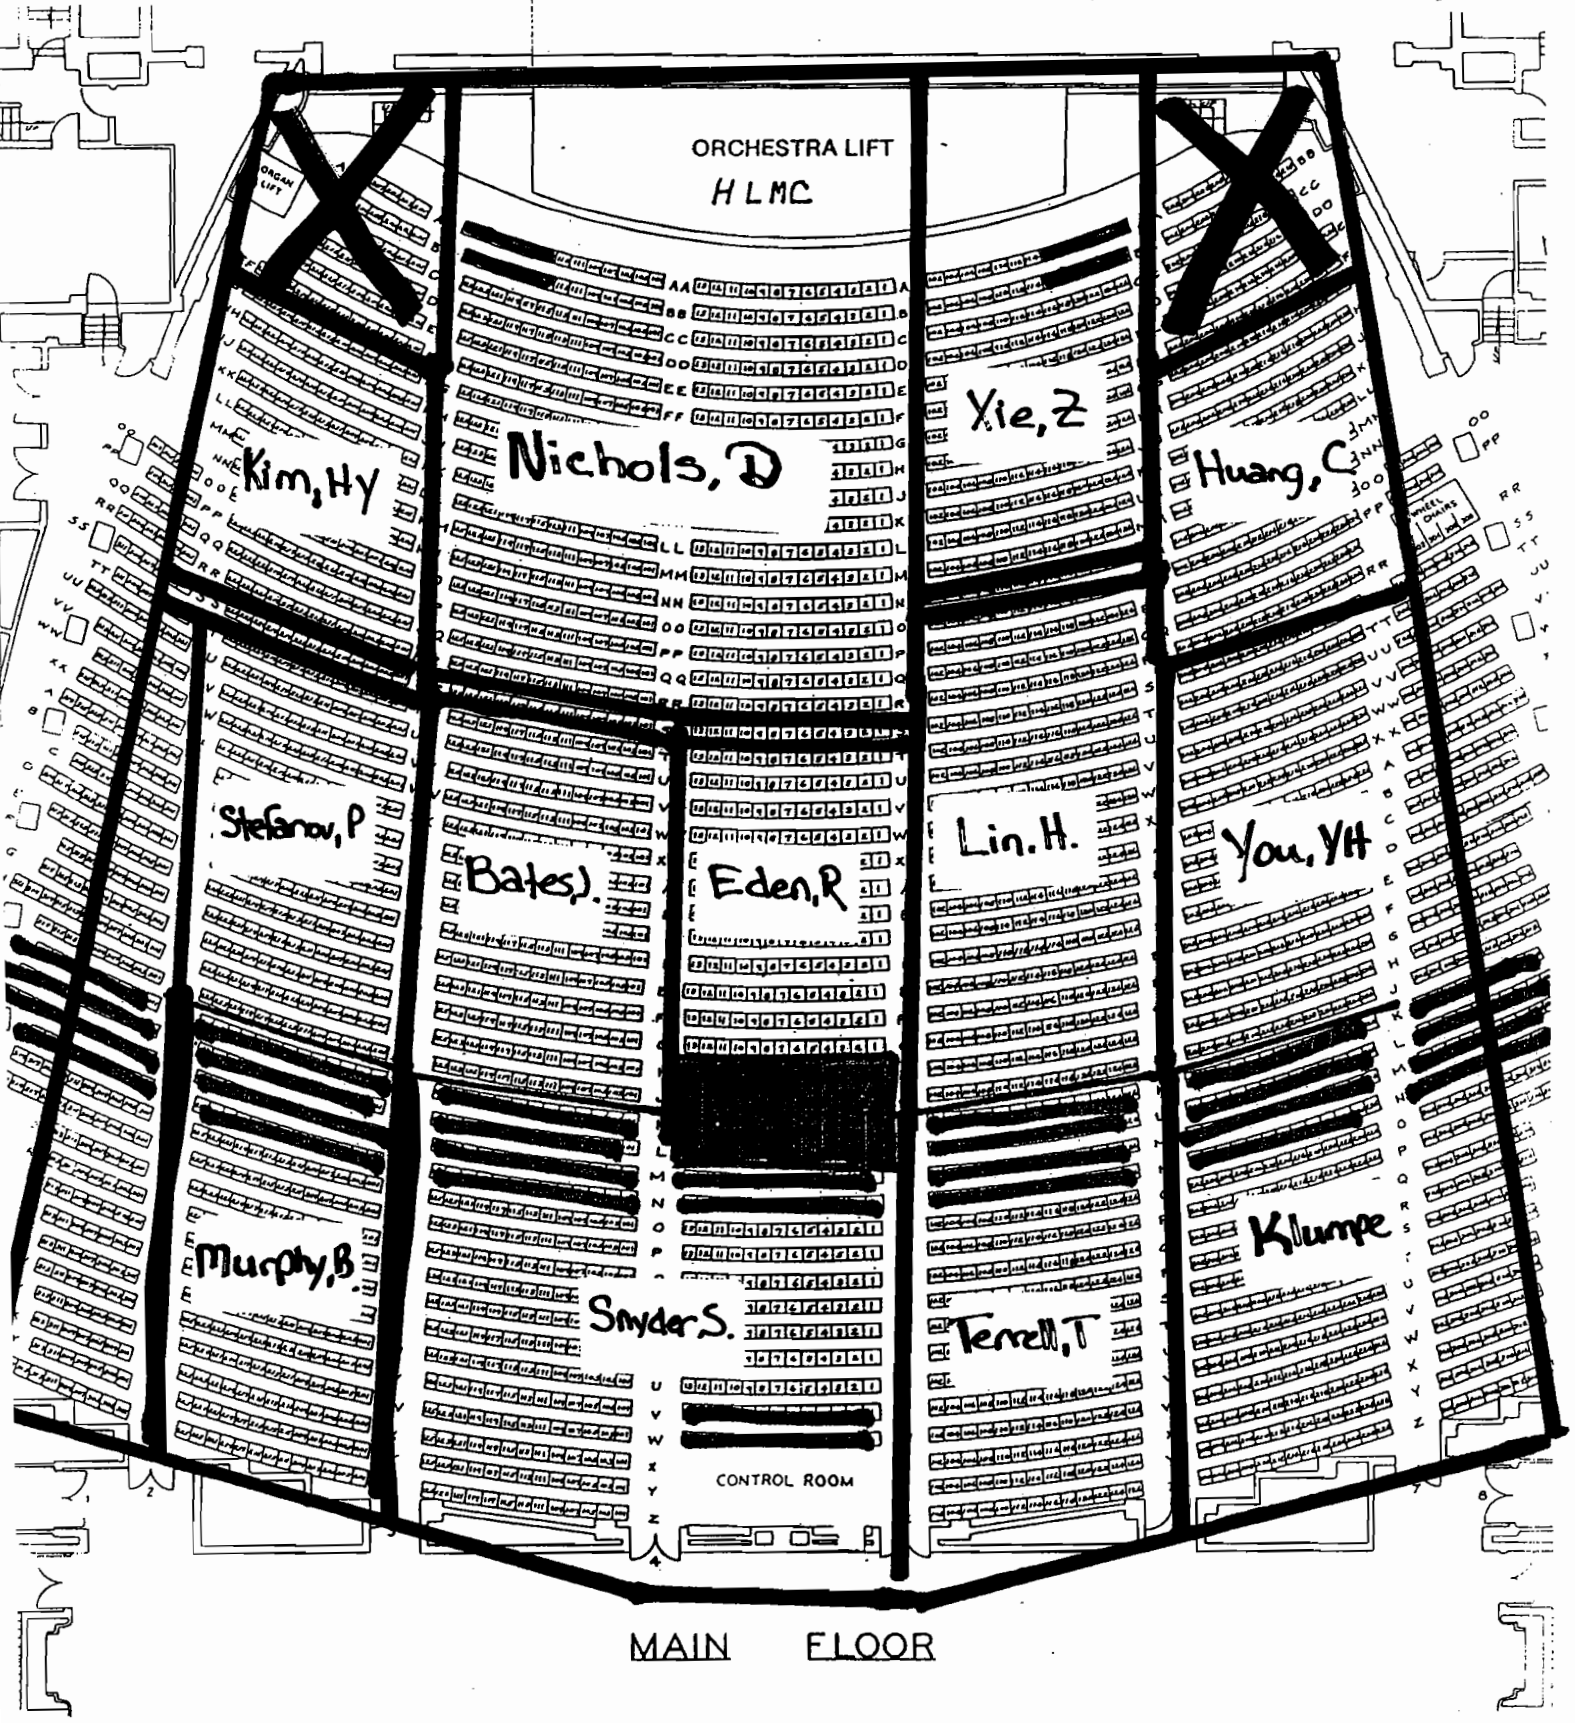

MA 220, 223, and 224

Final Exam

Dec. 15, 2008

1:00 p.m. – 3:00 p.m.

ALL INSTRUCTORS

HALL OF MUSIC

MA 220, 223 & 224

Dec. 15, '08

Final Exam

1:00pm - 3:00pm

MAIN FLOOR

FIRST BALCONY

E117

MA 220, 223 & 224

Final Exam

Dec. 15, '08