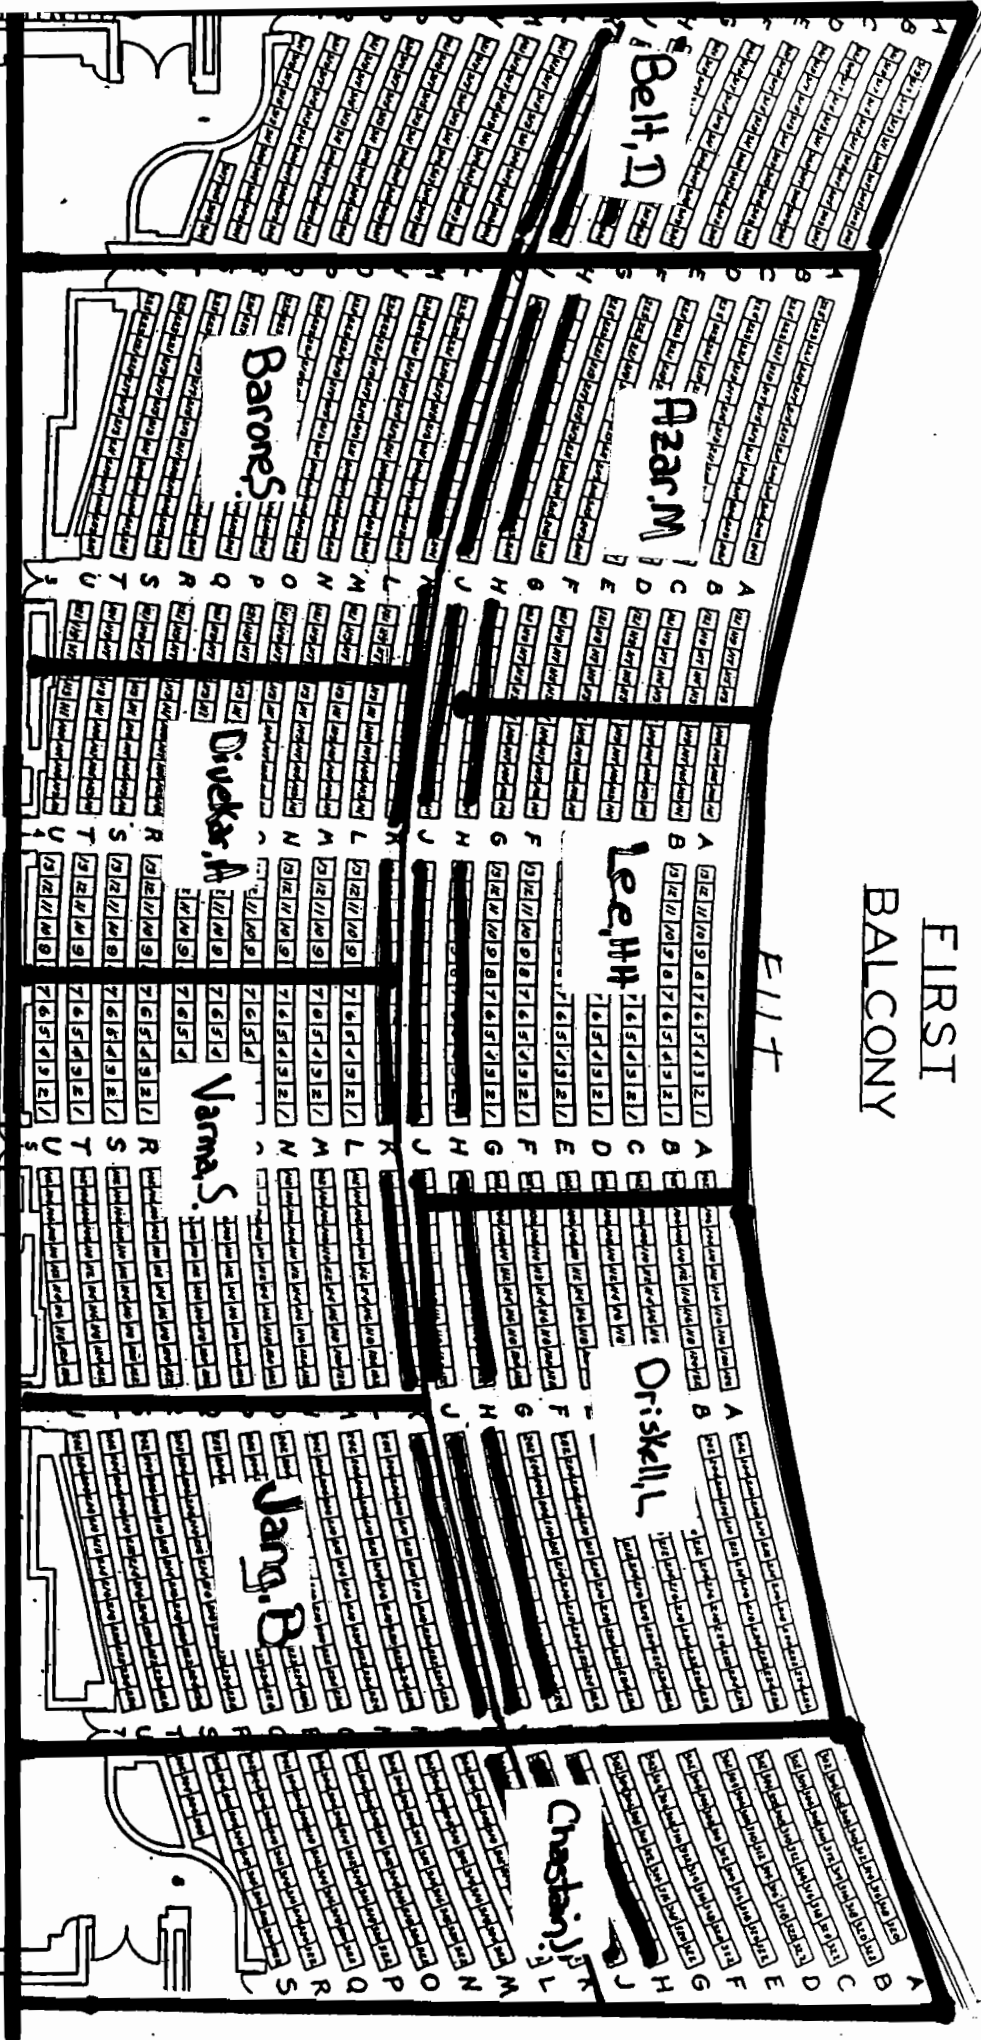

Final Exam

1:00pm - 3:00pm

MAIN FLOOR

FIRST BALCONY

E117

MA 220, 223 & 224

Final Exam

Dec. 15, '08