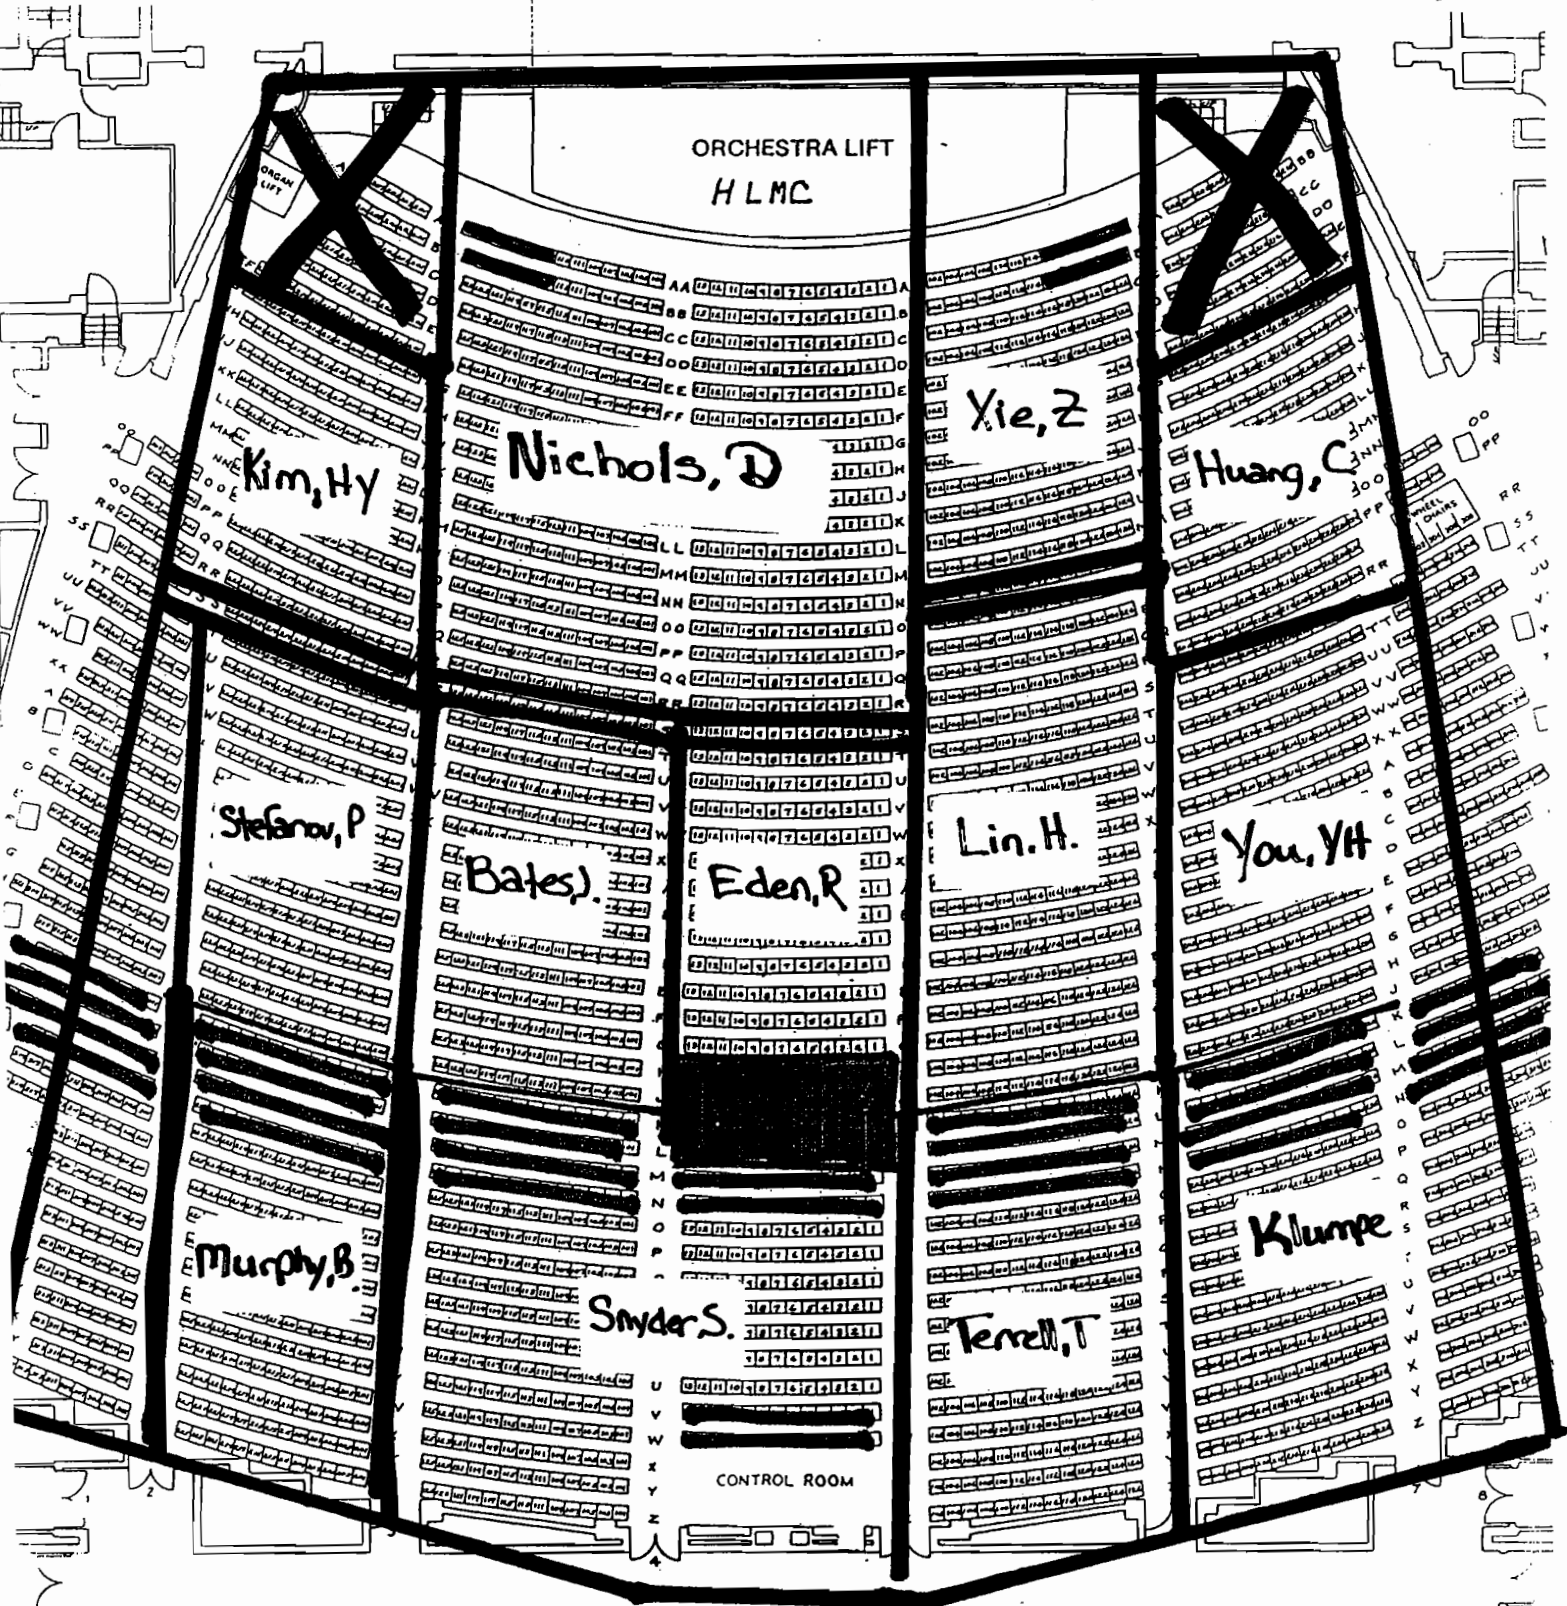

Final Exam

1:00pm - 3:00pm

MAIN FLOOR

FIRST BALCONY

E117

MA 220, 223 & 224

Dec. 15, '08

Final Exam