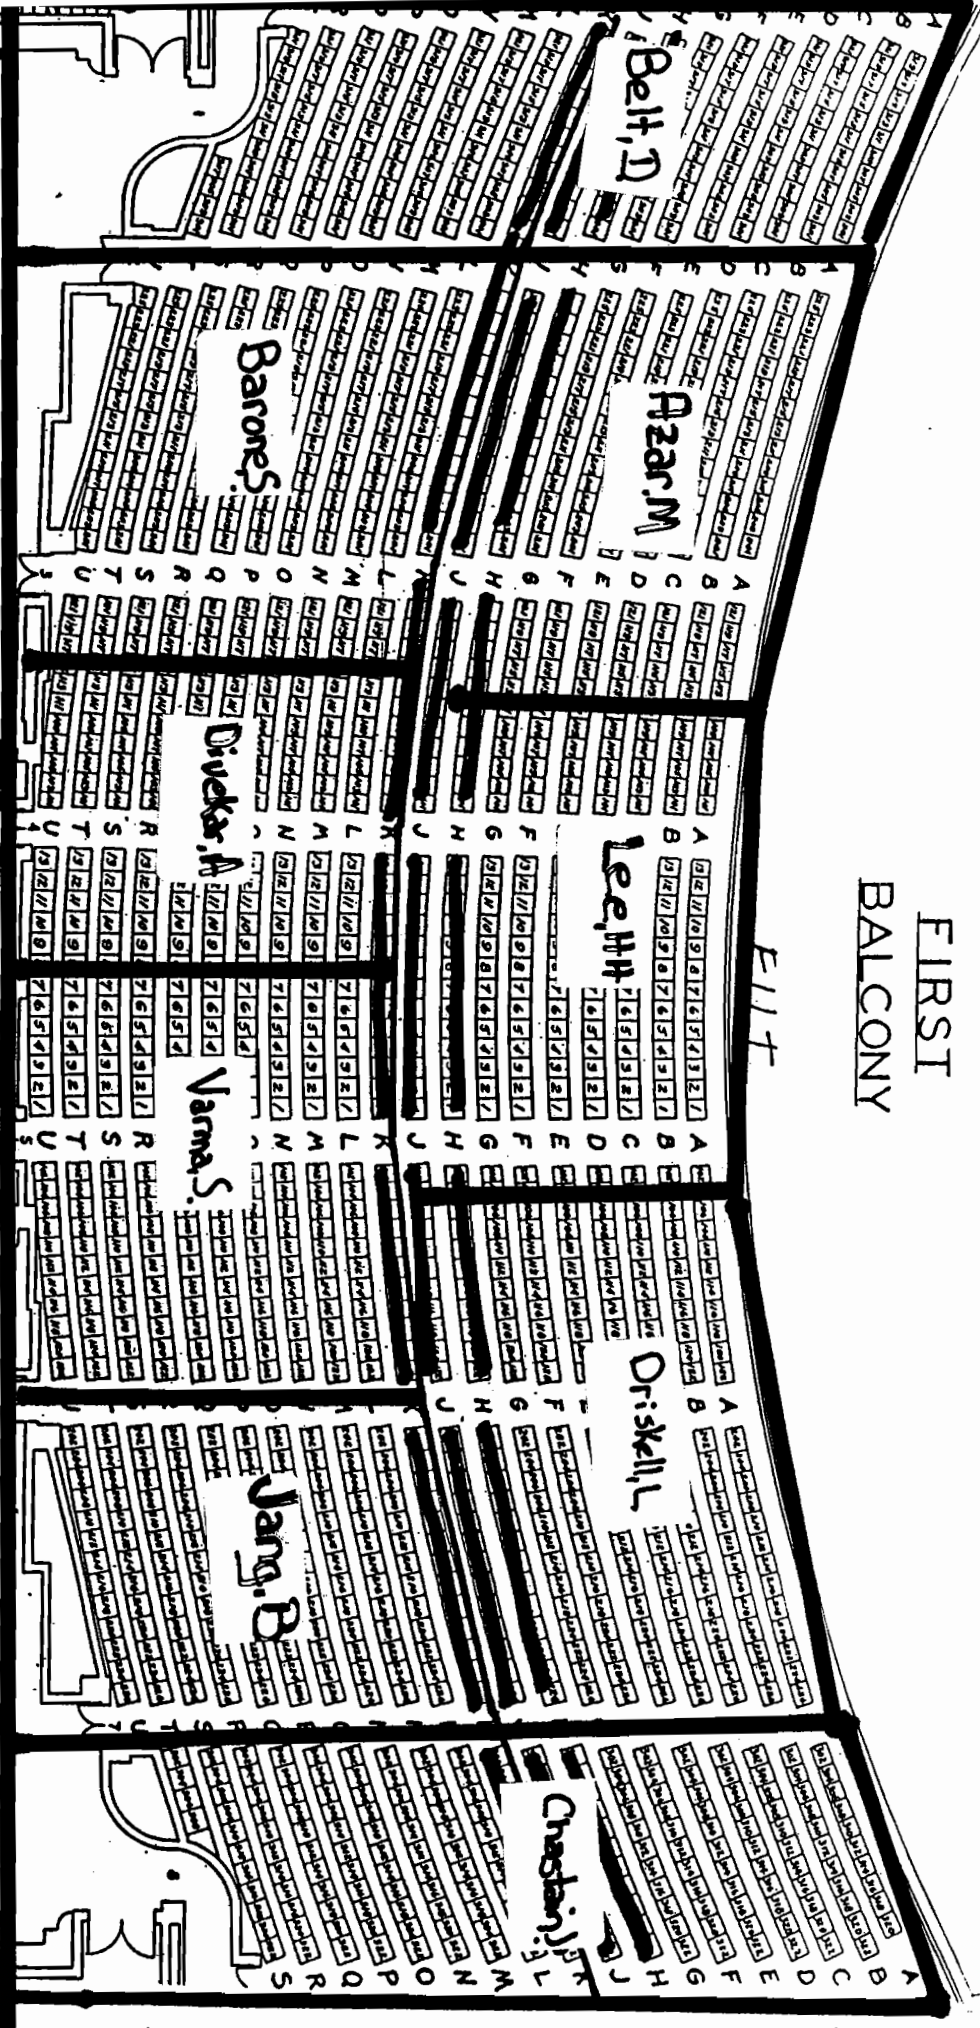

Final Exam

1:00pm - 3:00pm

MAIN FLOOR

FIRST BALCONY

E117

MA 220, 223 & 224

Dec. 15, '08

Final Exam