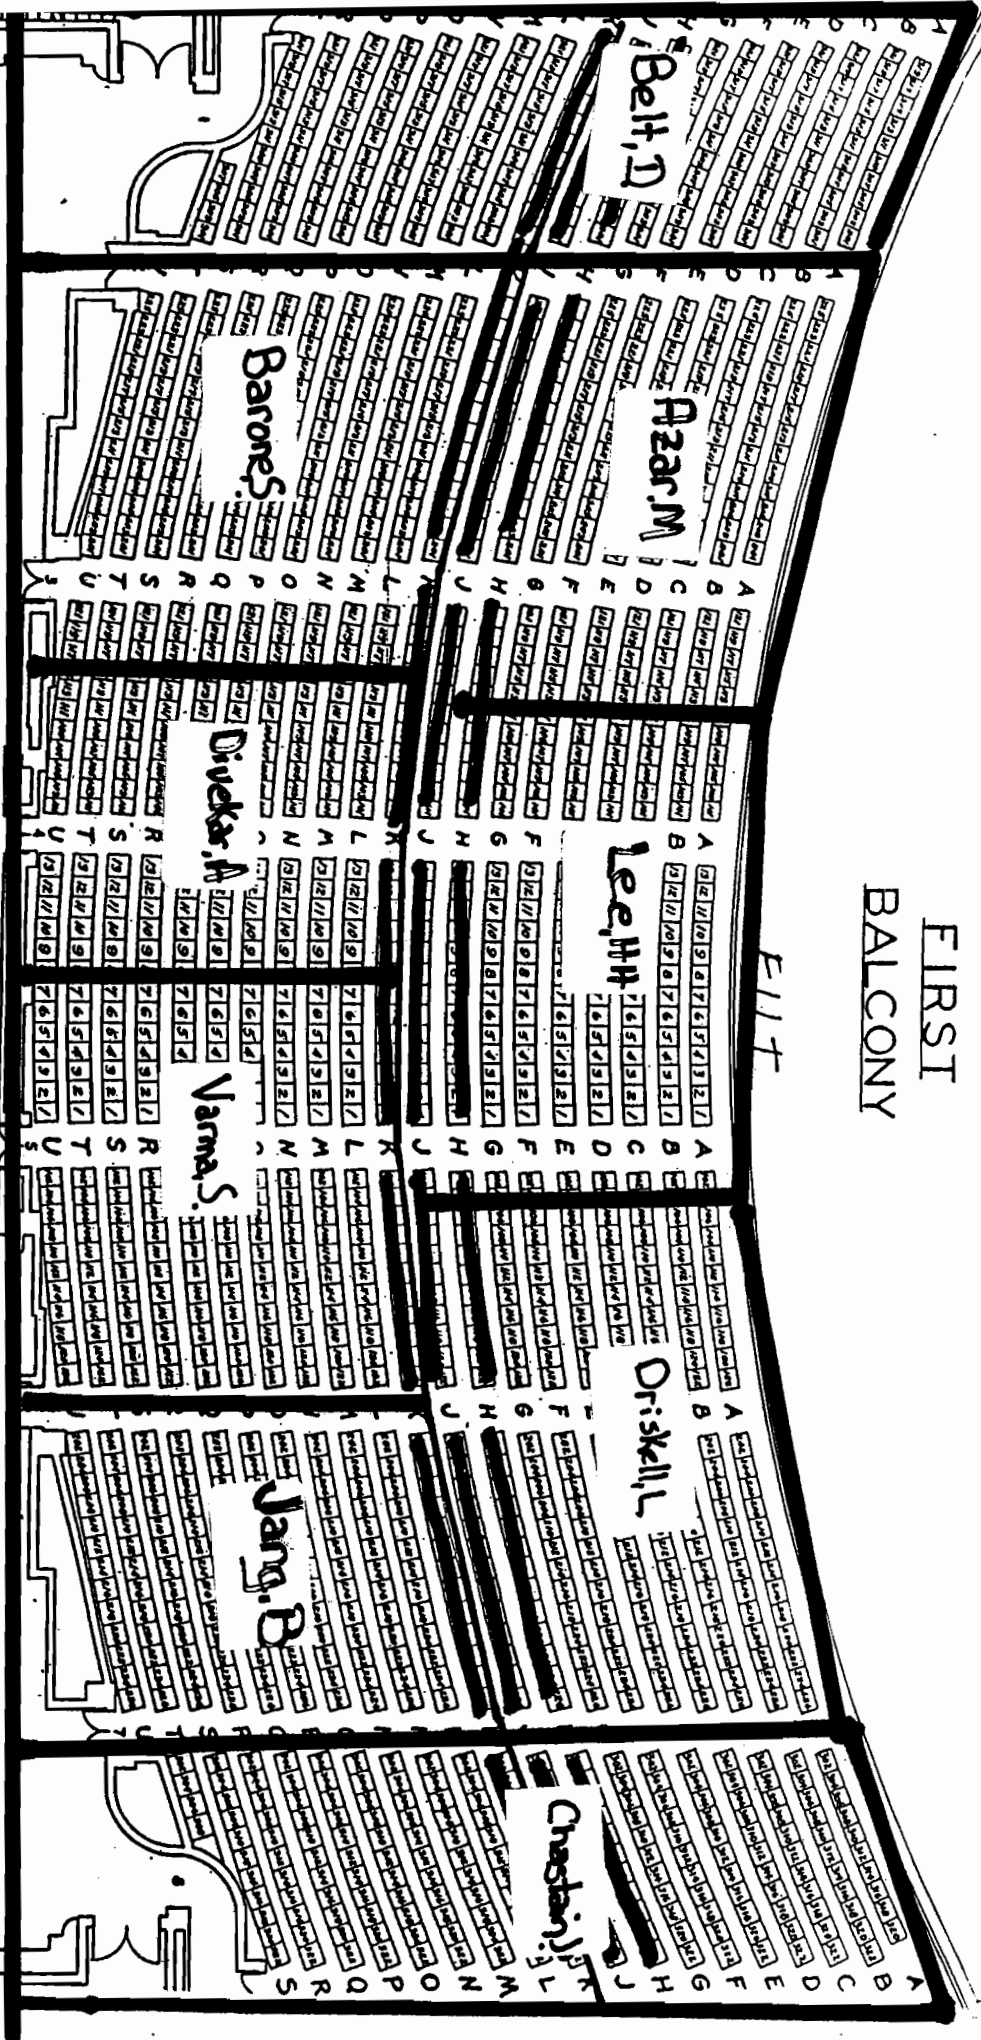

Final Exam

1:00pm - 3:00pm

MAIN FLOOR

FIRST BALCONY

E117

MA 220, 223 & 224

Dec. 15, '08

Final Exam