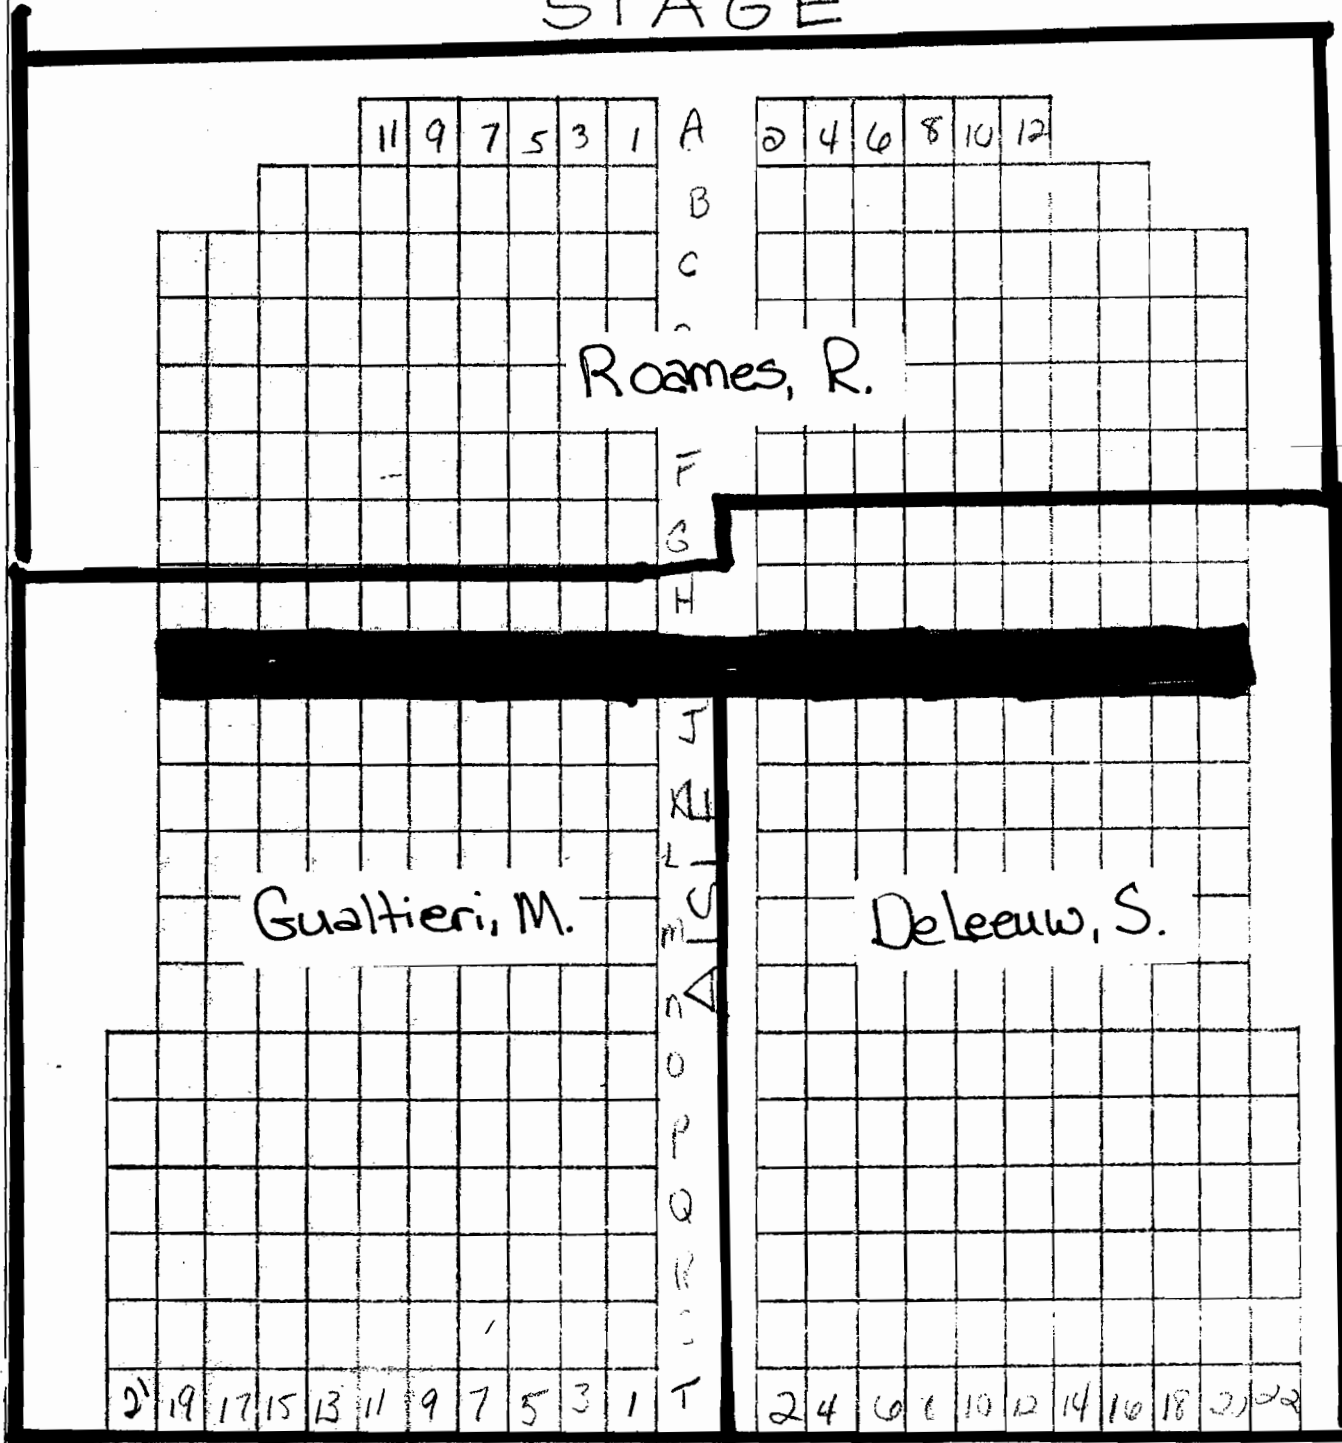

MA 138

Final Exam

May 1, 2008

10:20 a.m. – 12:20 p.m.

ALL INSTRUCTORS

FWLR HALL

Fowler Hall

STEW 130

STAGE

MA 138

Final Exam

BACK

May 1, 2008

10:20am -
12:20pm