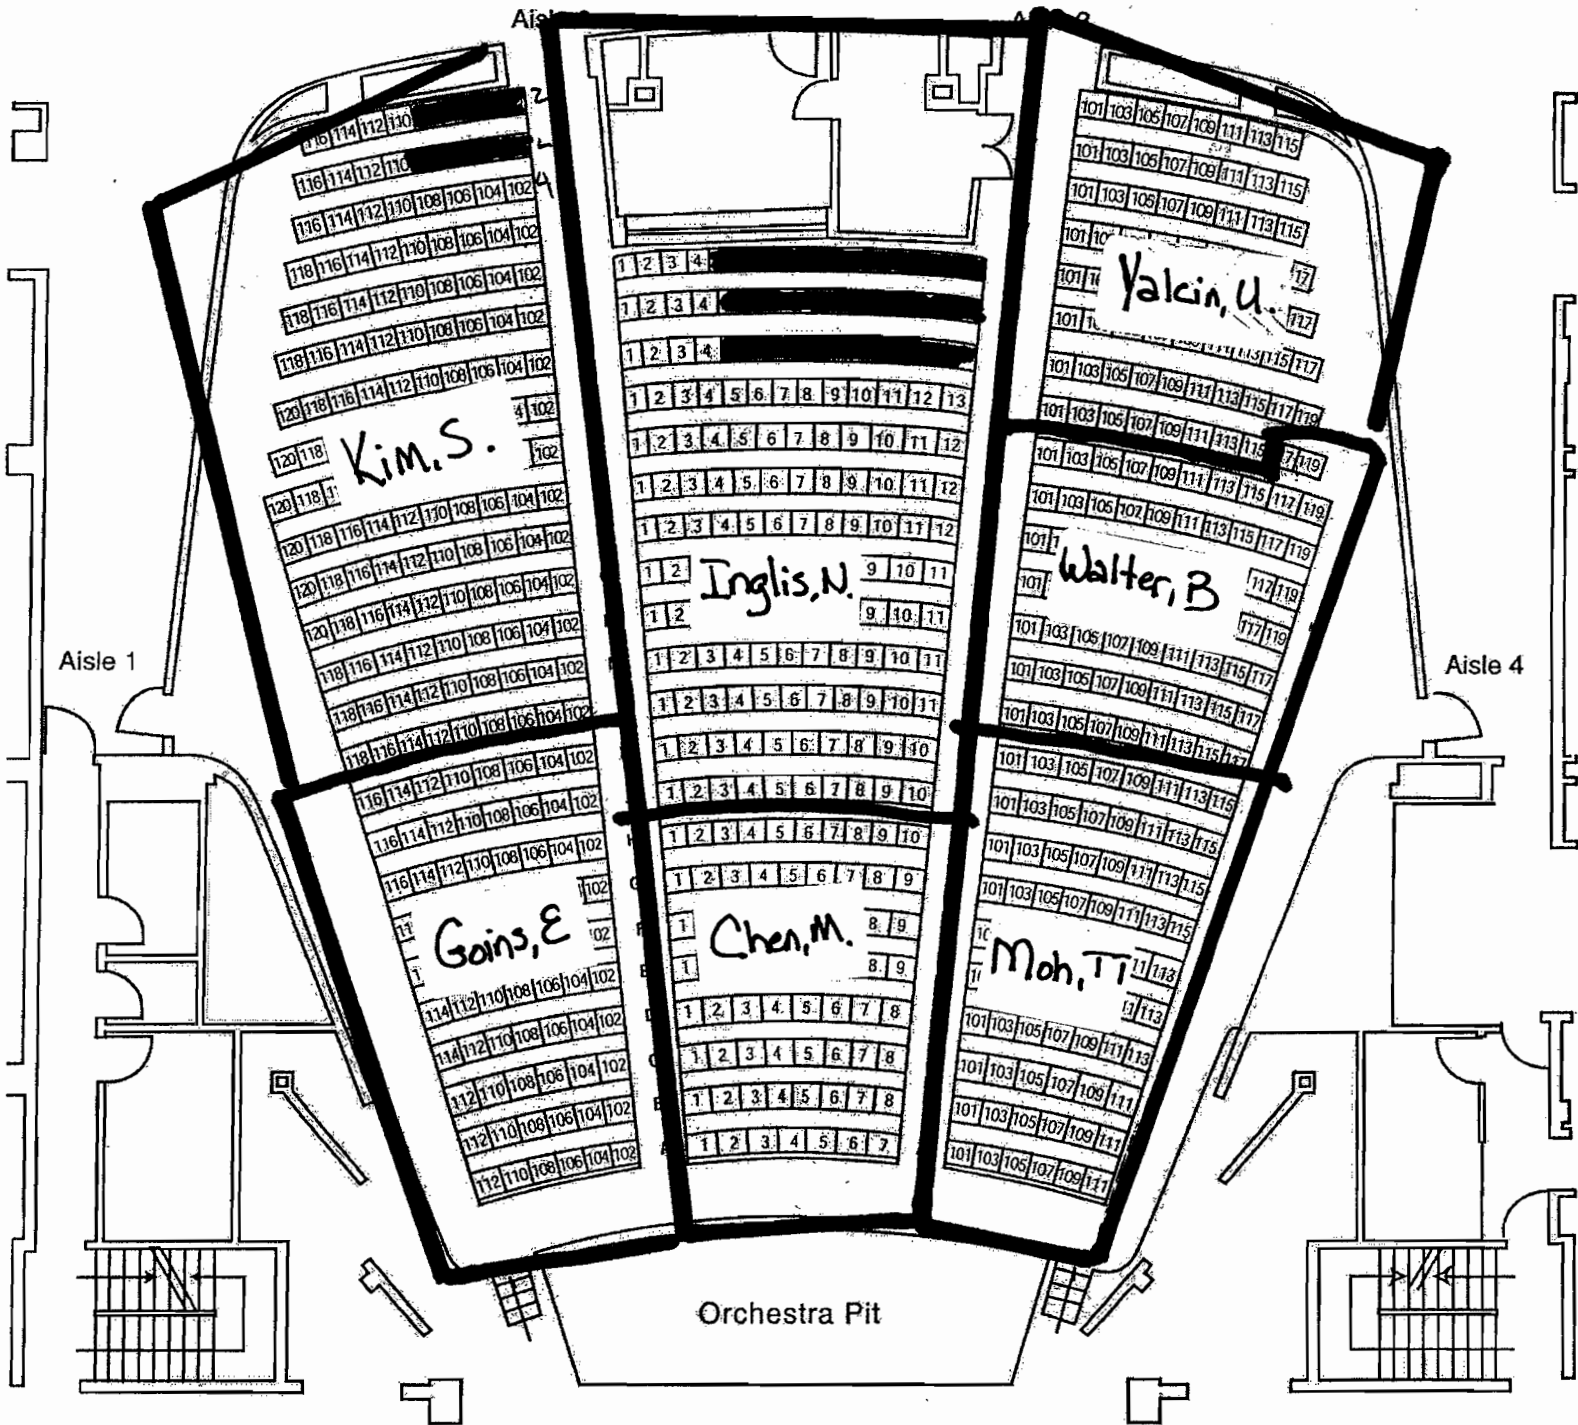

LOEB PLAYHOUSE MAIN FLOOR

MA 265
Final
EXAM

LOEB PLAYHOUSE
BALCONY

April 29, 08
3:20pm -
5:20pm