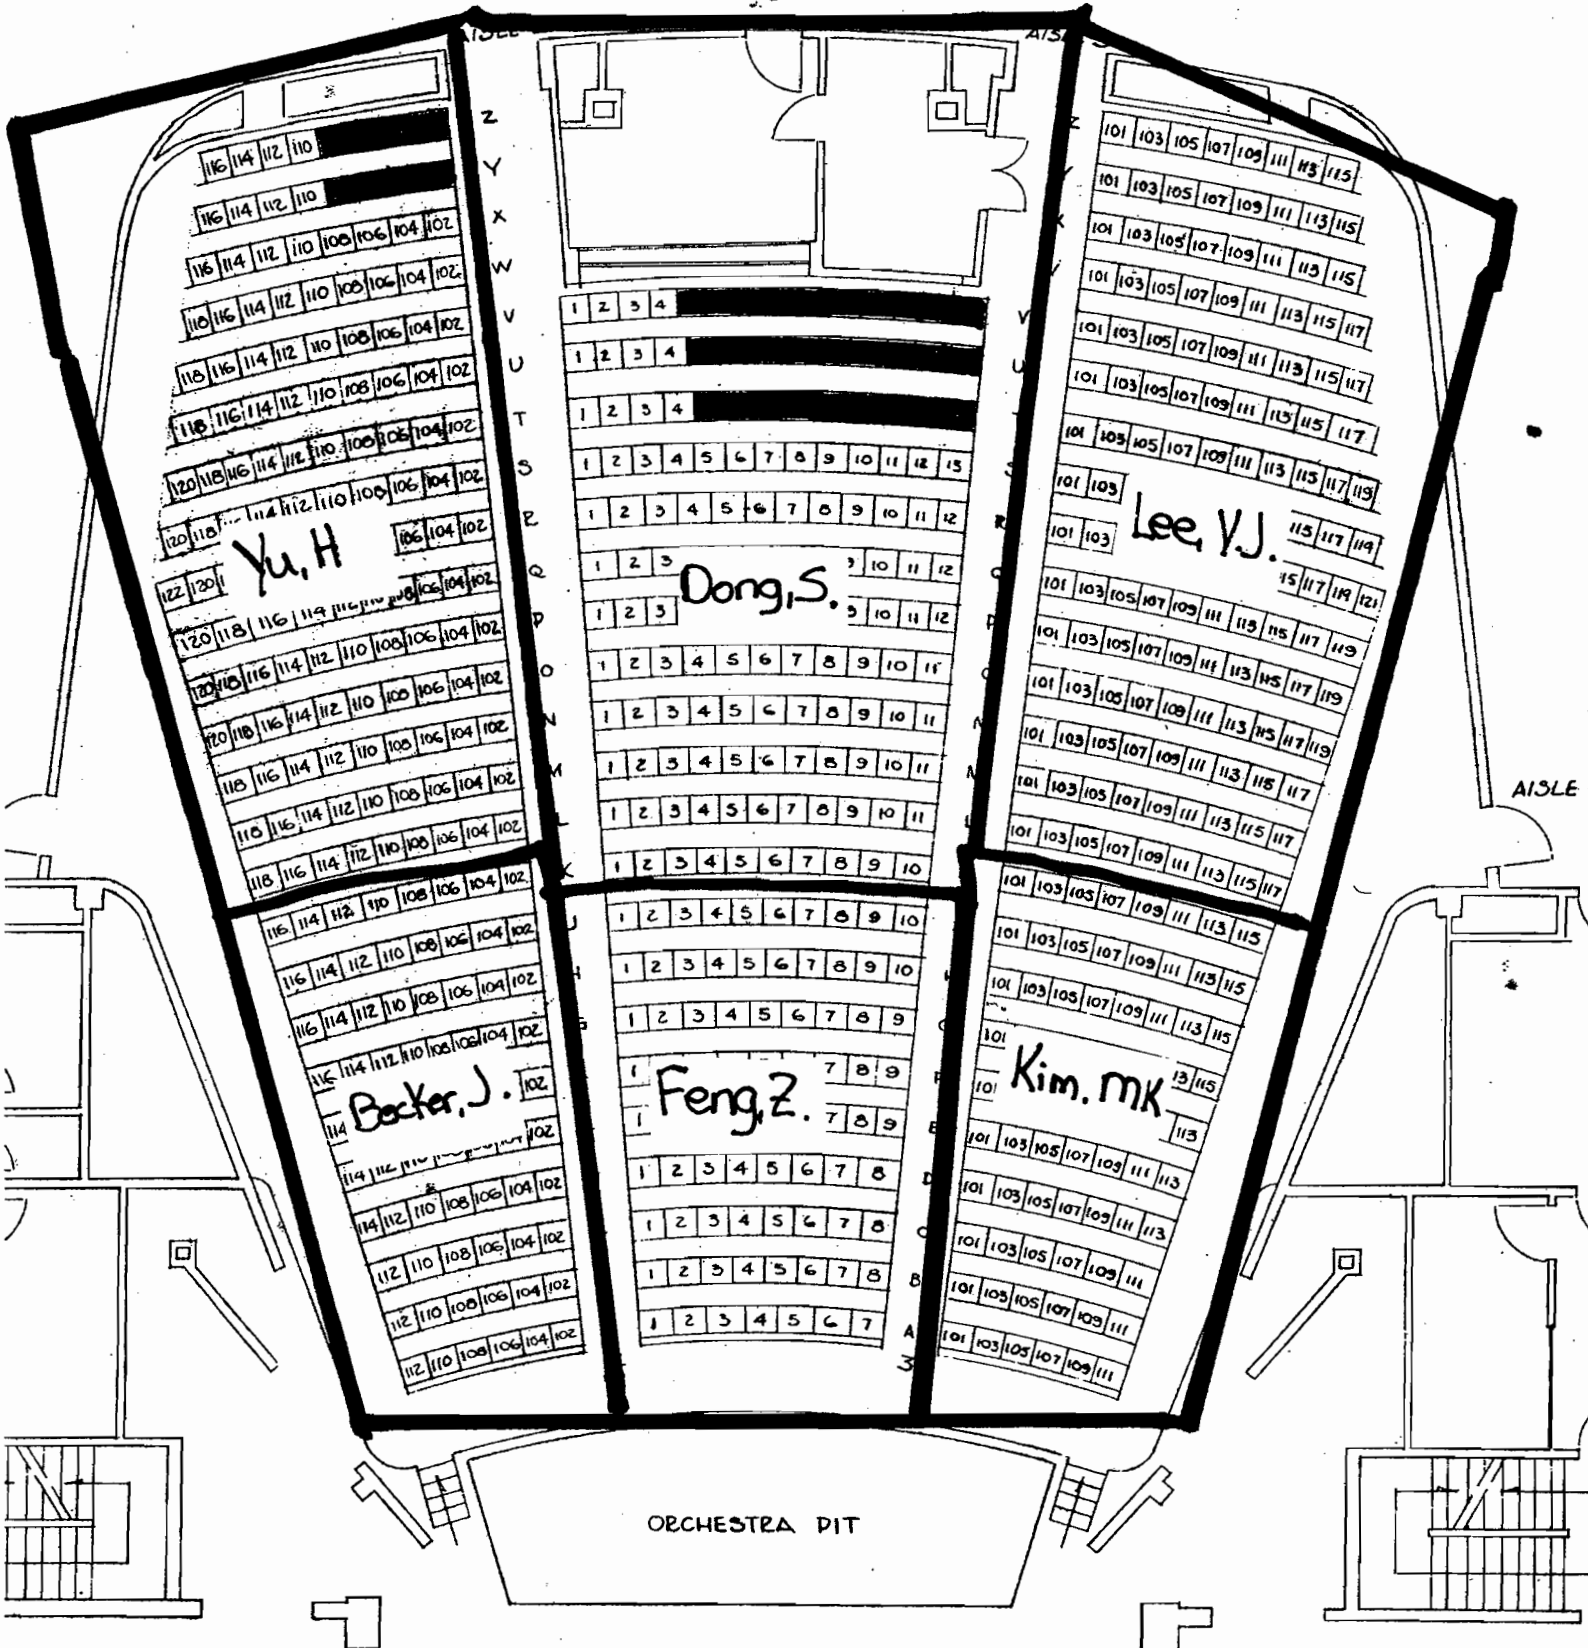

# Final Exam

LOEB PLAYHOUSE

Apr. 29, '08  
8:00am - 10:00am

MA 266

Final LOEB PLAYHOUSE

Exam BALCONY

April 29, 08