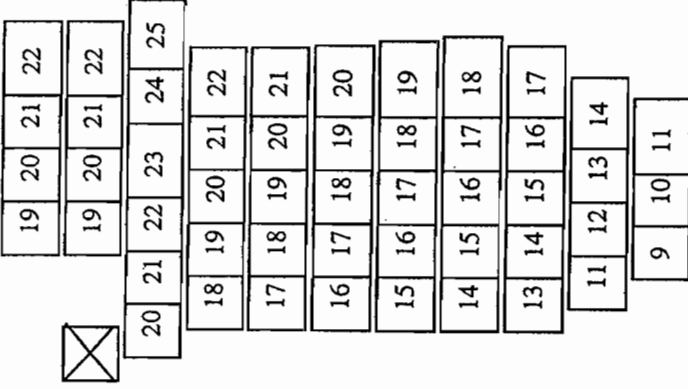

# MA 224 FINAL EXAM

July 31, 2008

1:00 p.m. - 3:00 p.m.

ALL INSTRUCTORS

RHPH 172

MA 224  
Final Exam

RHPH 172

- 197/108 stations
- 1 Very Large AV screen
- Projection Booth
- Computer Projection Capabilities
- 20' Chalkboard
- Audio Recording Capabilities
- Voice Amplification
- X - wheelchair seating