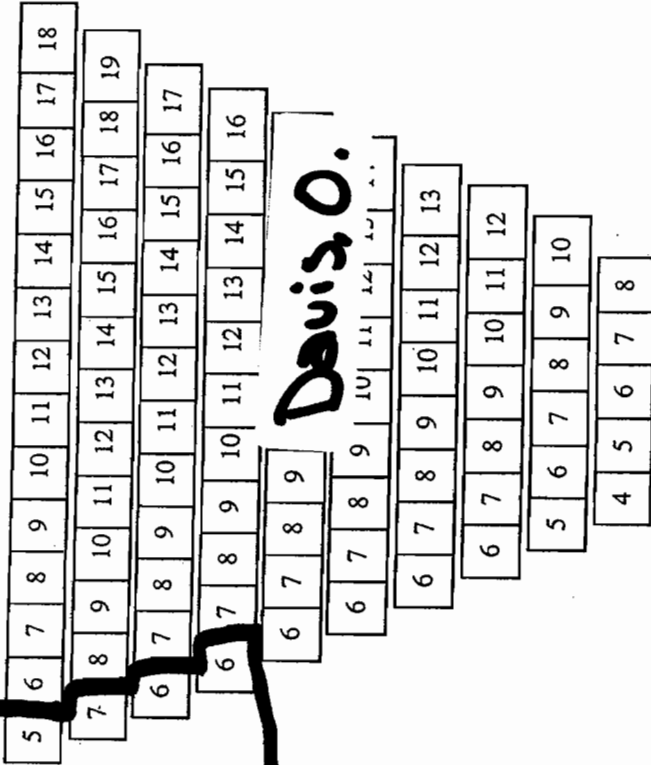

# MA 224 FINAL EXAM

July 31, 2008

1:00 p.m. - 3:00 p.m.

ALL INSTRUCTORS

RHPH 172

MA 224  
Final Exam

RHPH 172

- 197/108 stations
- 1 Very Large AV screen
- Projection Booth
- Computer Projection Capabilities
- 20' Chalkboard
- Audio Recording Capabilities
- Voice Amplification
- X - wheelchair seating