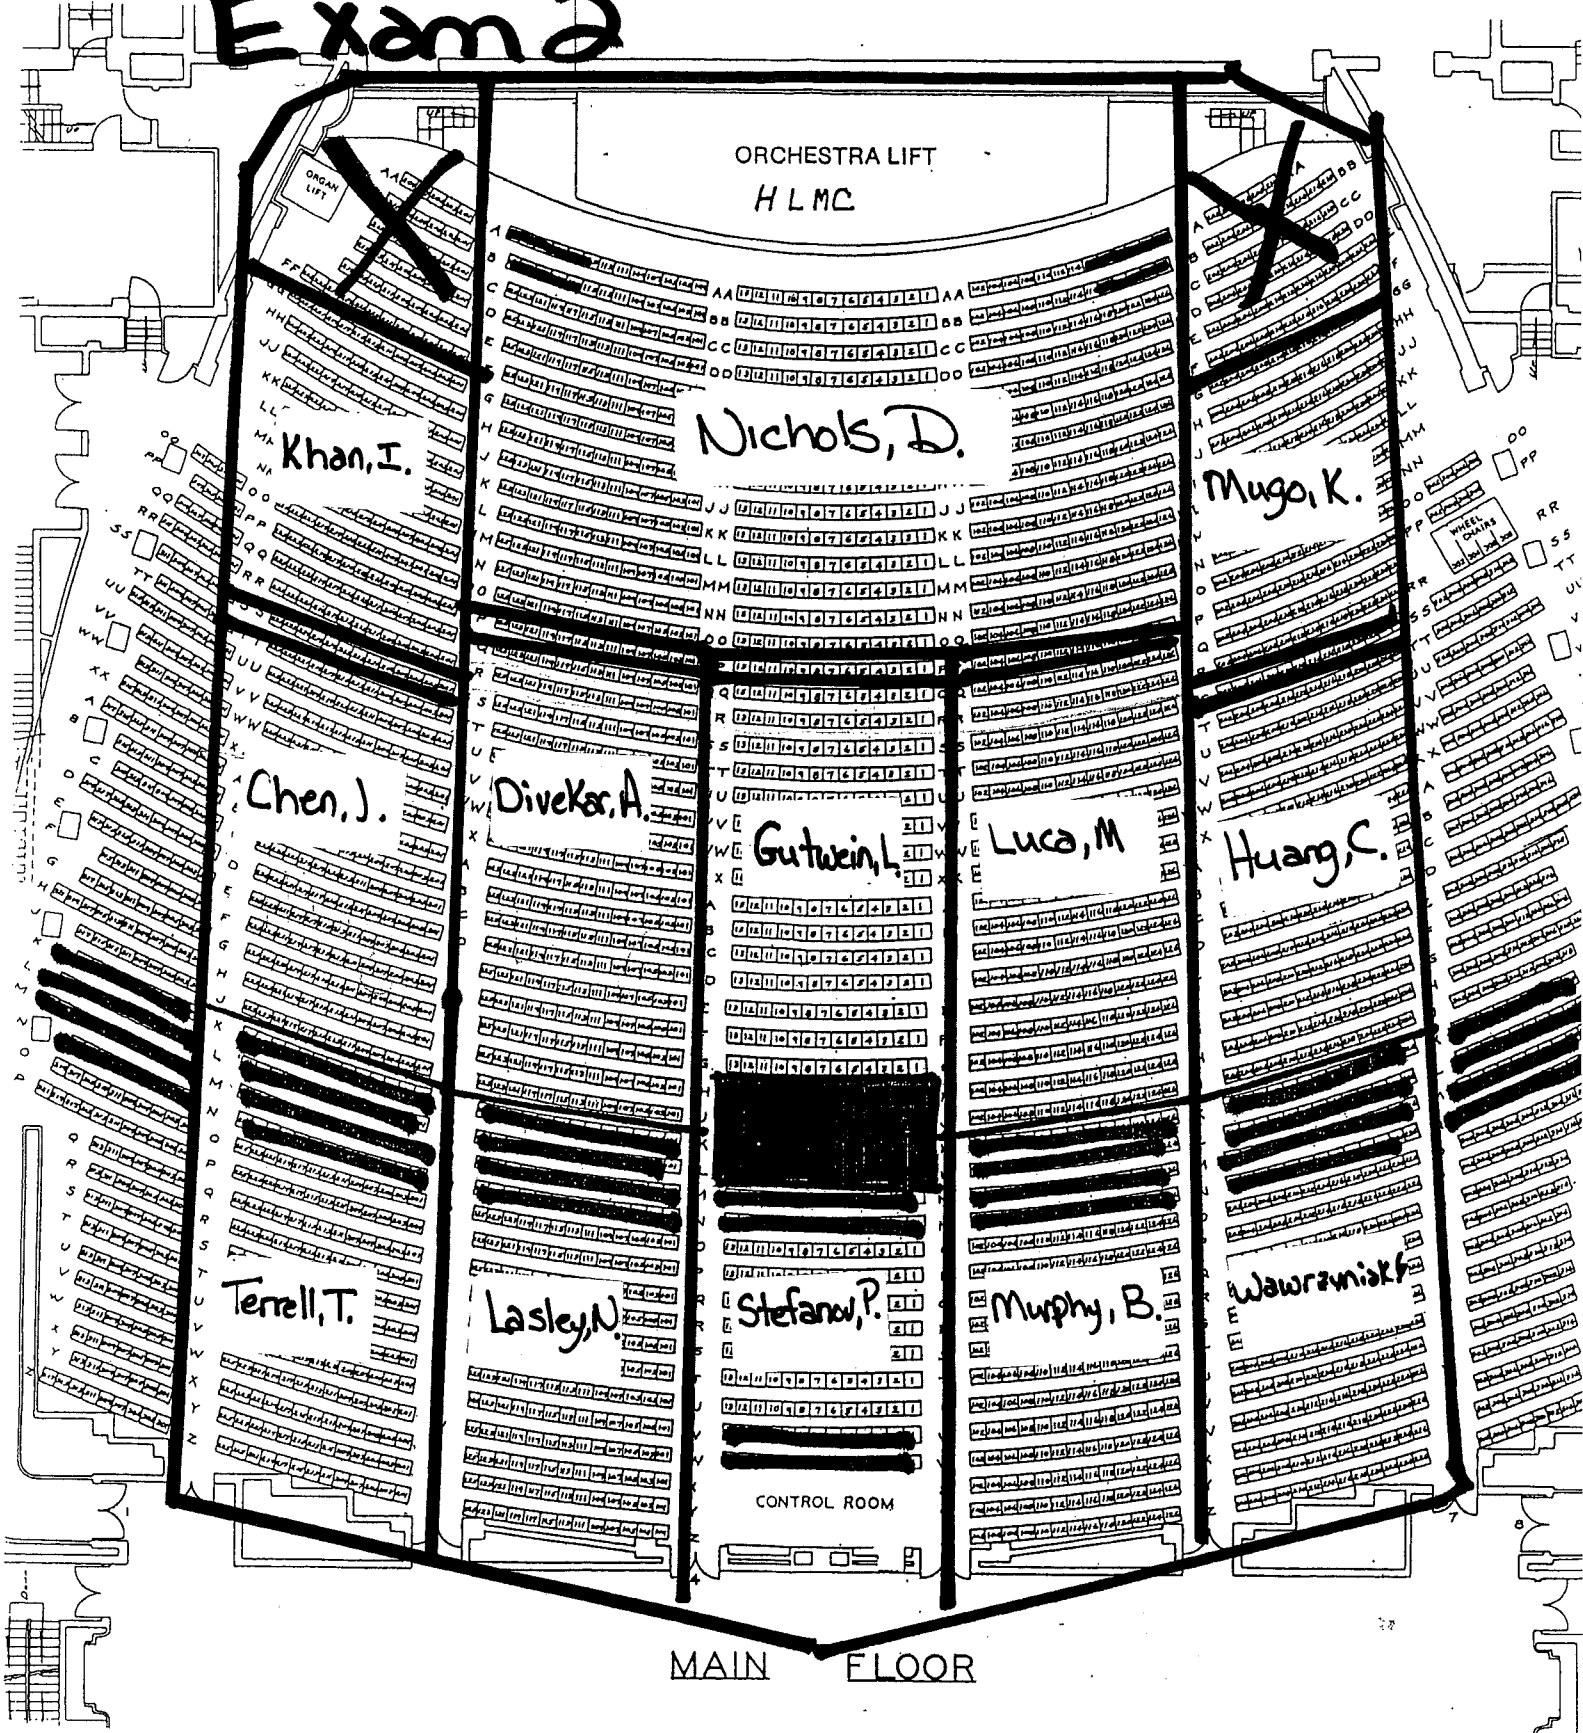

Exam 2

Students sealed every other seat.

MA 220, 2234

Mon, Oct 26, 09

224

8:00pm - 9:30pm

Exam 2

Students seek every open seat.

SECOND BALCONY

MA 220, 2234

2224

Mon, Oct 26, '09

8:00 pm - 9:30 pm

Exam 2

Students seated everywhere seat.