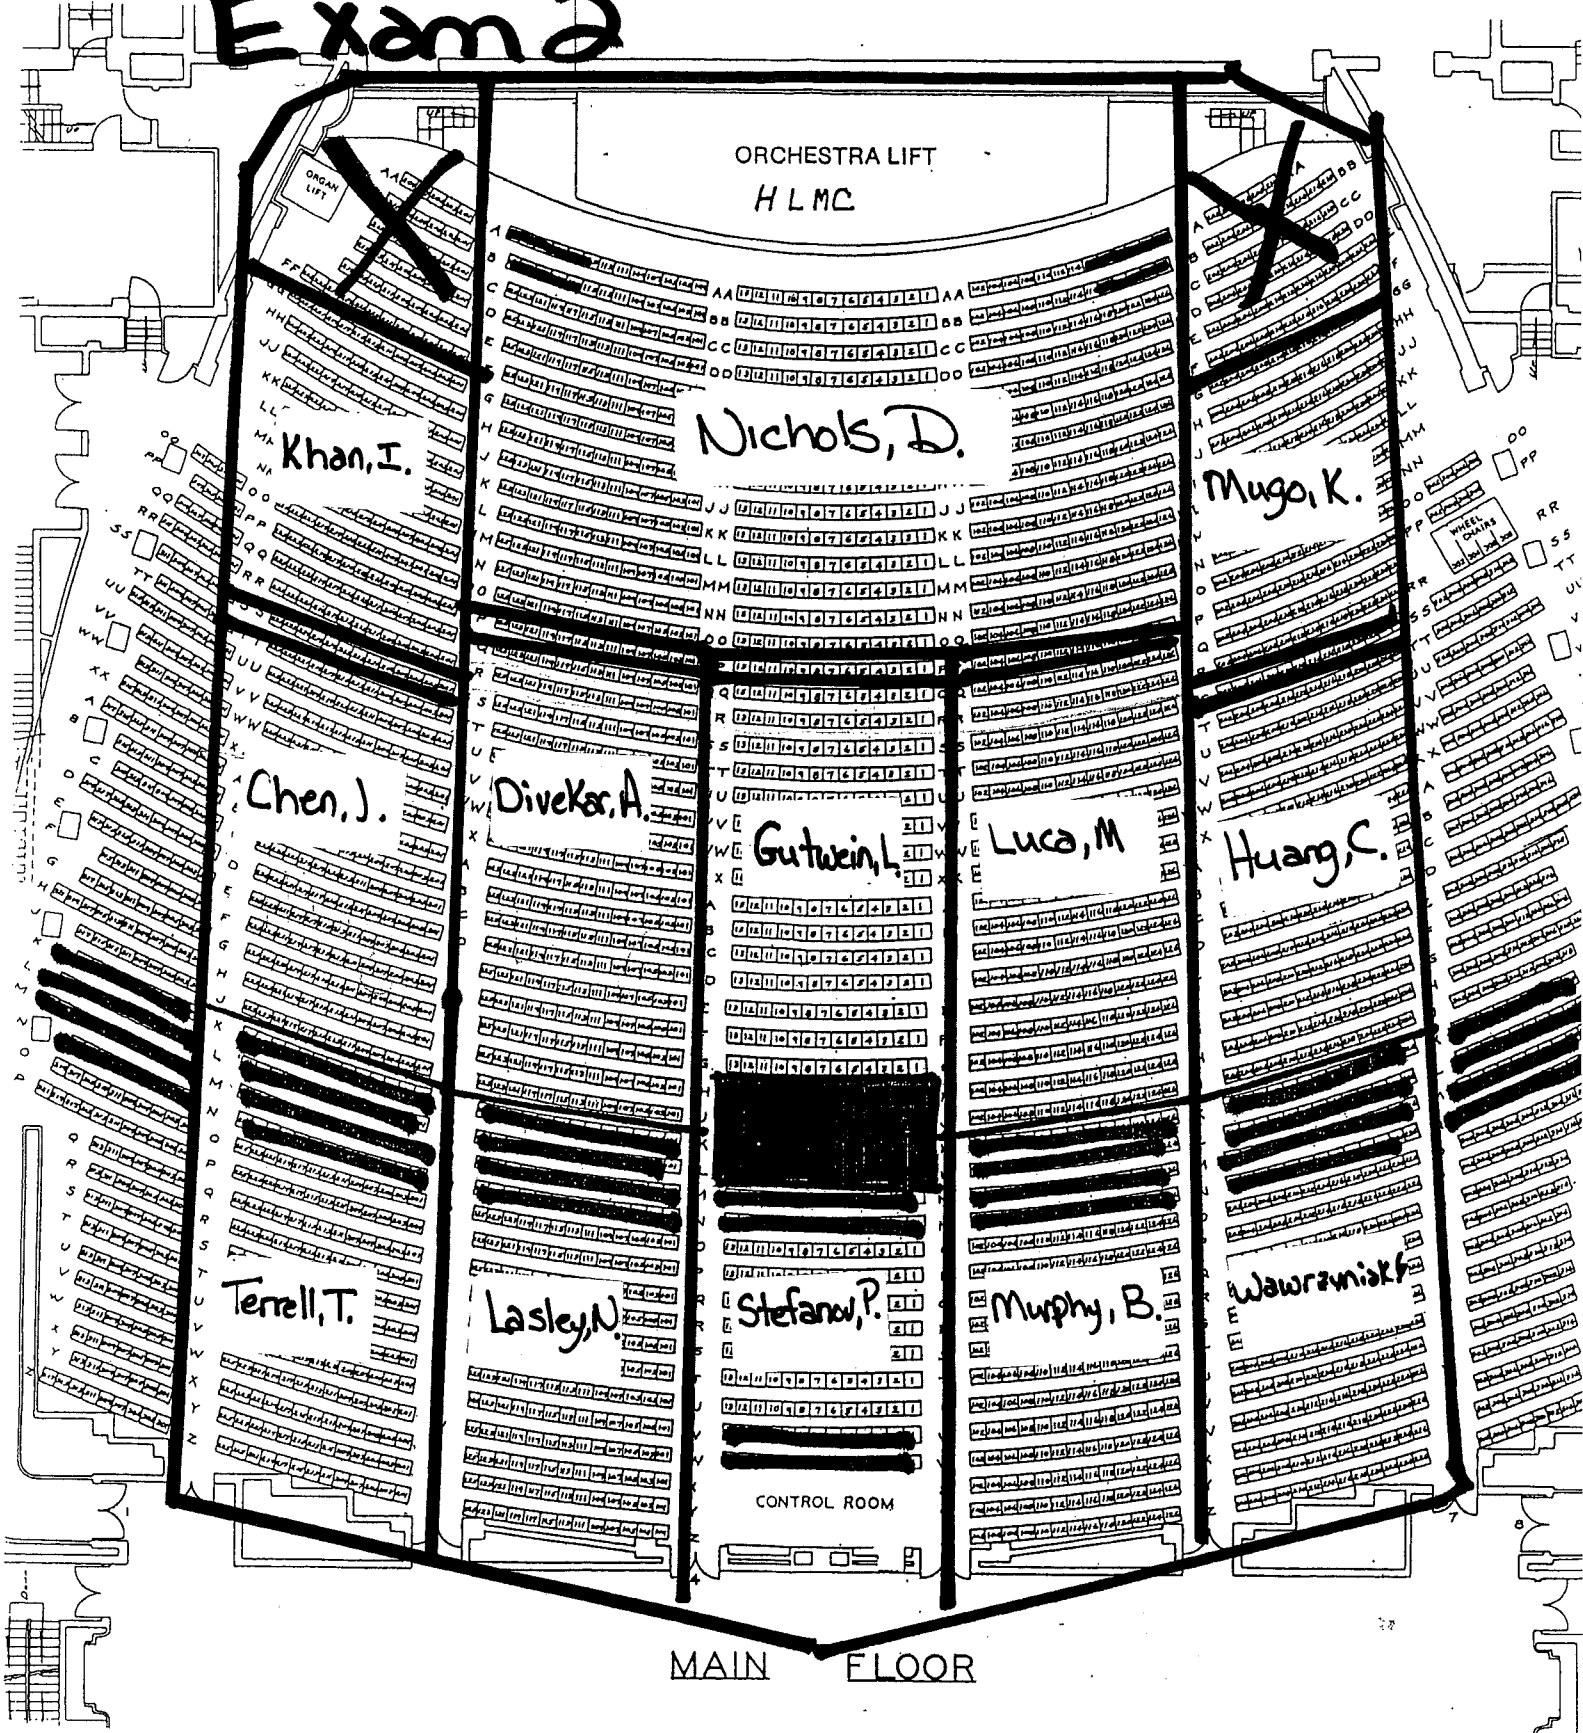

Exam 2

Students sealed every other seat.

MA 220, 2234

Mon, Oct 26, 09

224

8:00pm - 9:30pm

Exam 2

Students seek every open seat.

SECOND BALCONY

MA 220, 2234

2224

Mon, Oct 26, '09

8:00 pm - 9:30 pm

Exam 2

Students seated everywhere sat.