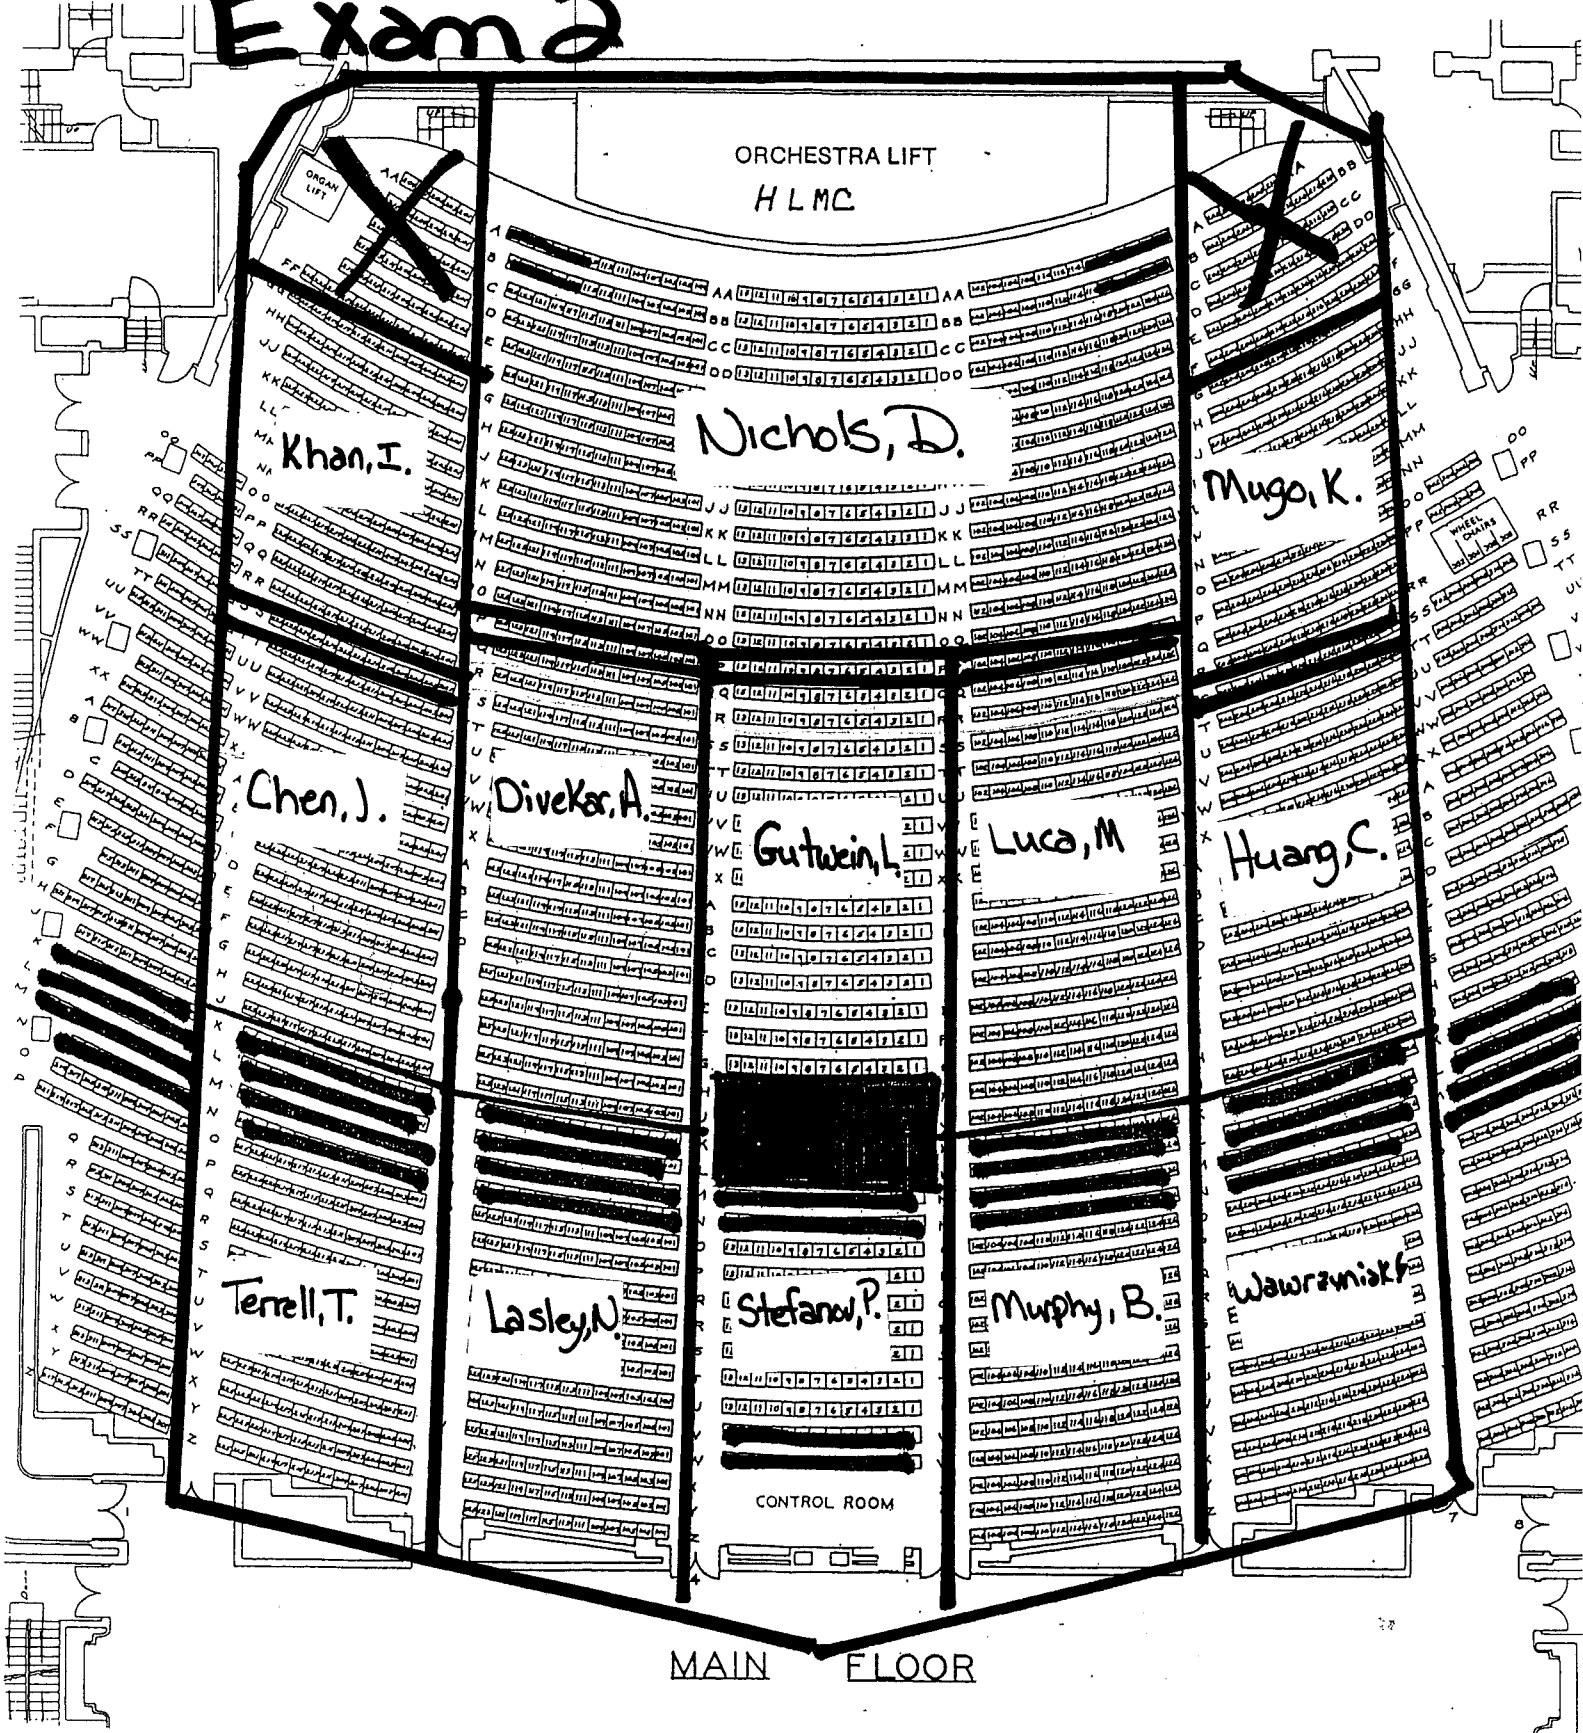

Exam 2

Students sealed every other seat.

MA 220, 2234

Mon, Oct 26, 09

224

8:00pm - 9:30pm

Exam 2

Students seek every open seat.

SECOND BALCONY

MA 220, 2234

2234

Mon, Oct 26, '09

8:00 pm - 9:30 pm

Exam 2

Students seated everywhere sat.