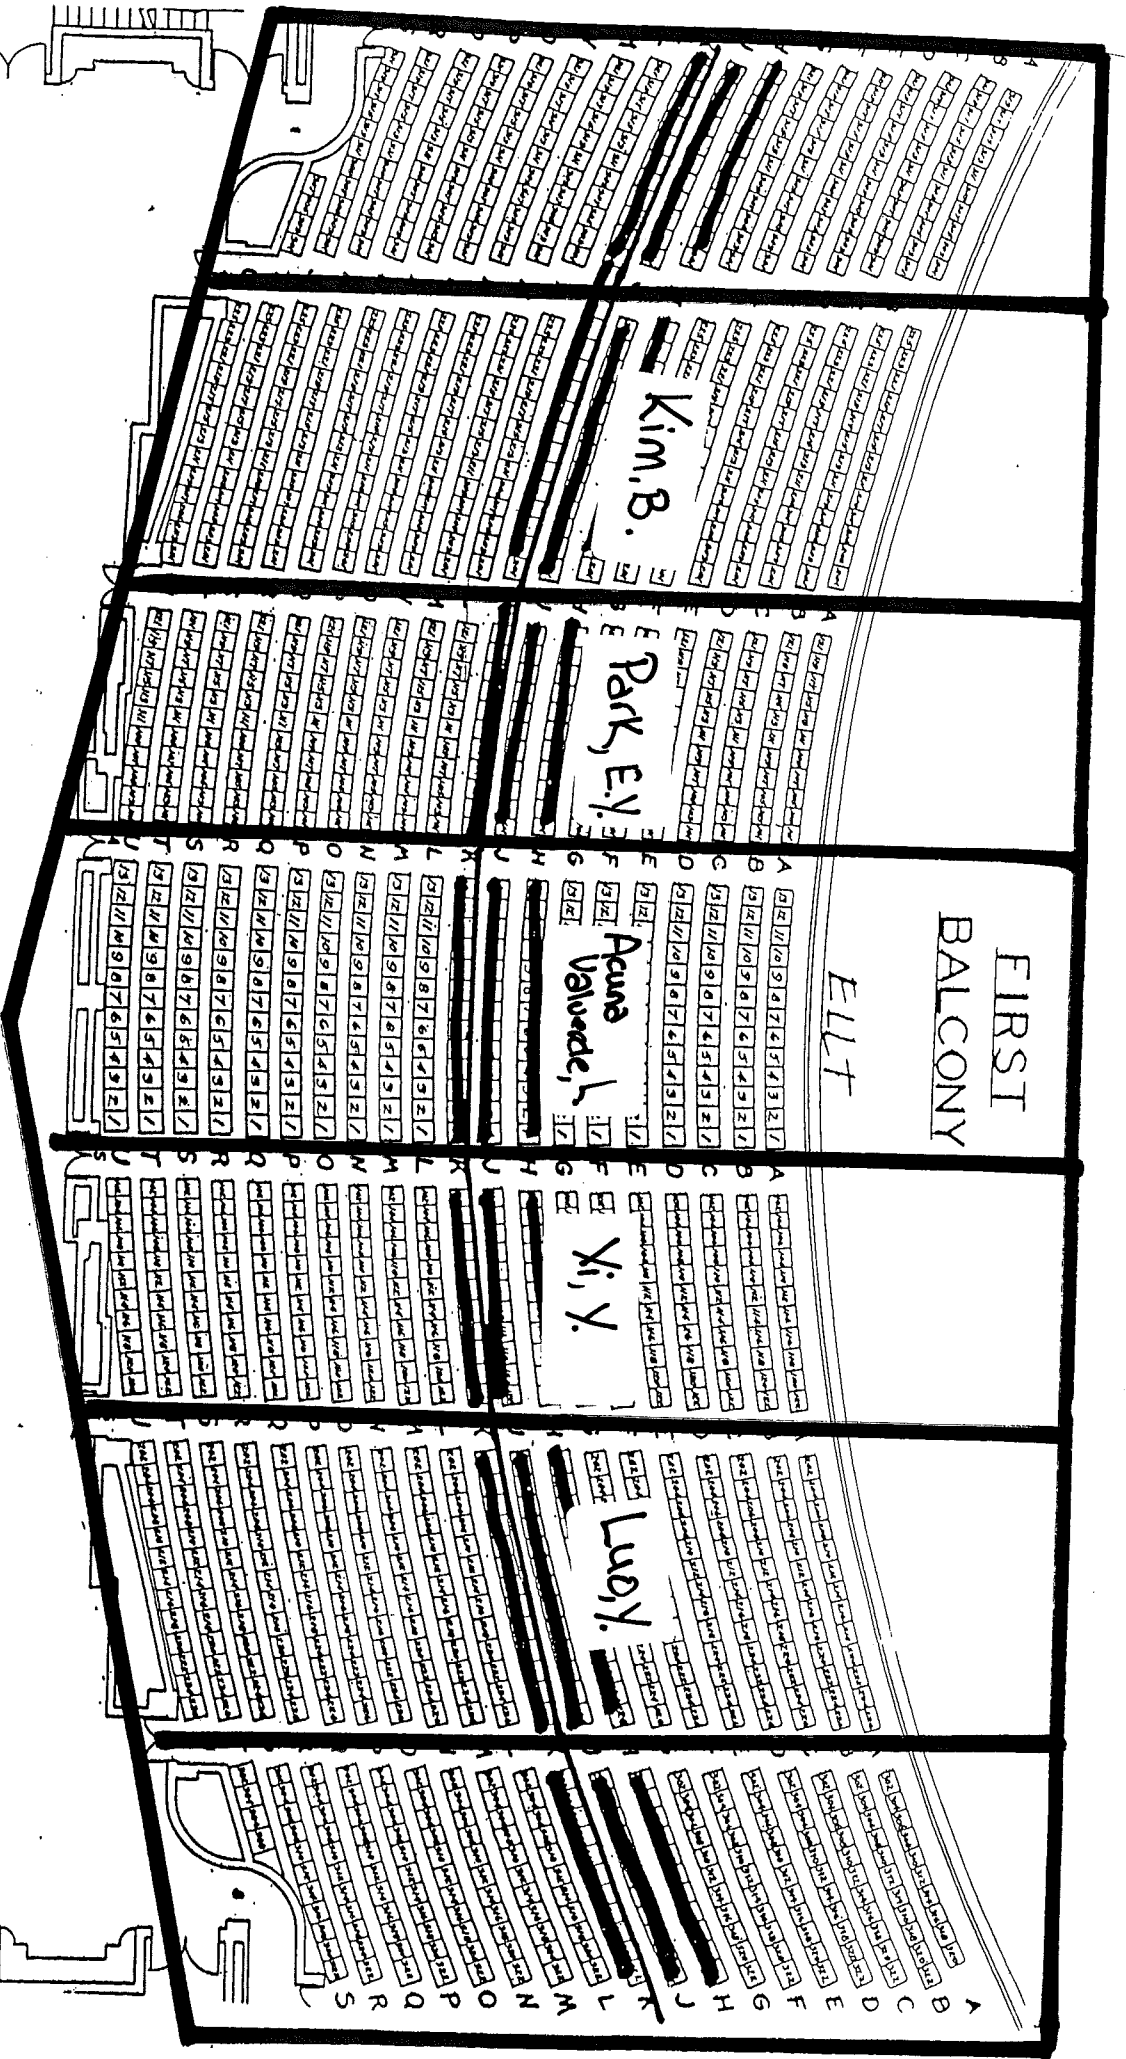

6:30 pm - 7:30 pm

Exam 1

MAIN FLOOR

MAT 261

Exam 1

Wed, Oct. 7, 09

6:30 pm - 7:30 pm