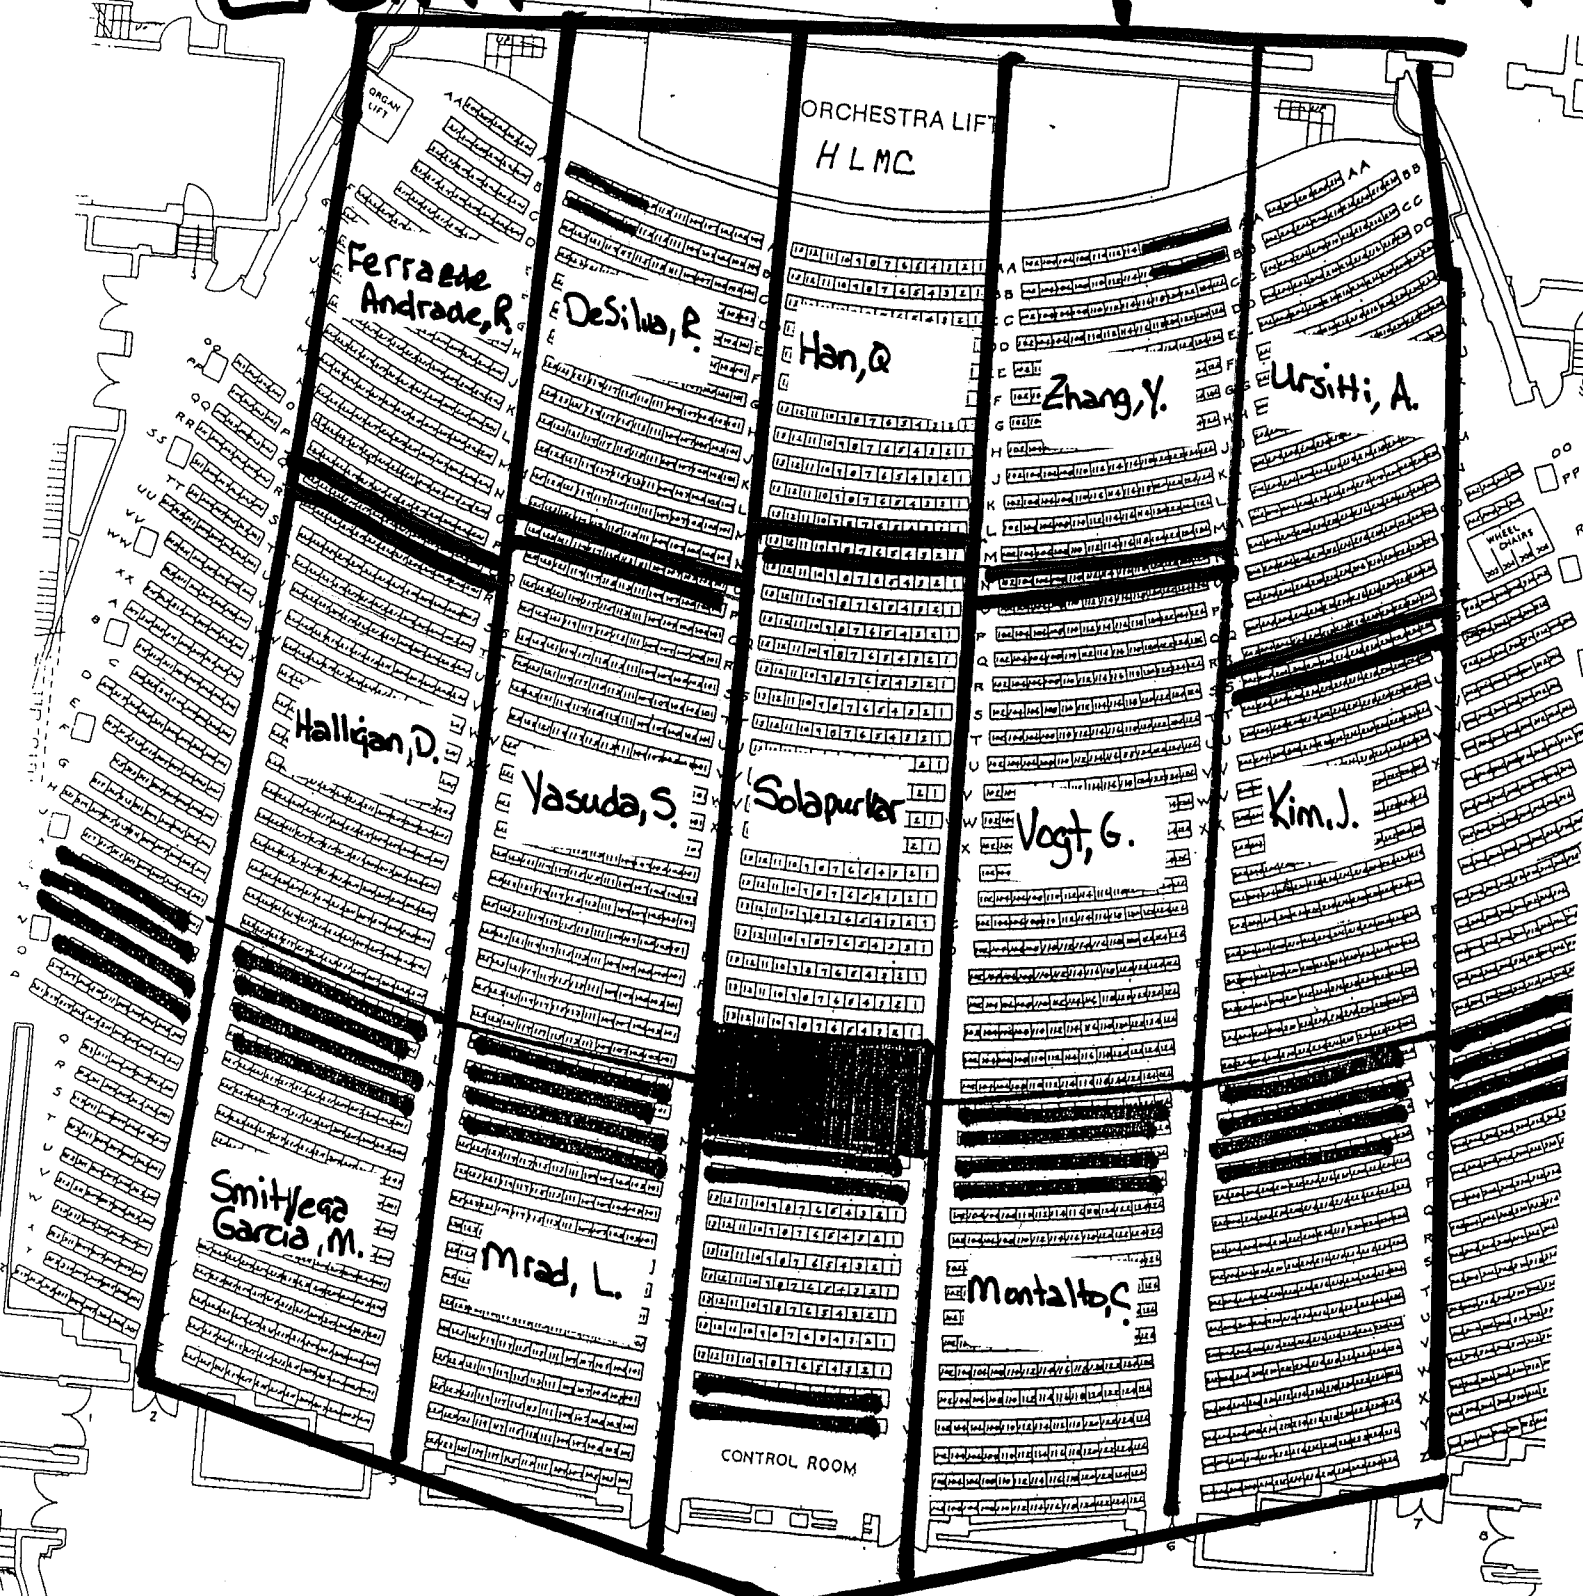

6:30 pm - 7:30 pm

Exam 1

MAIN FLOOR

MAT 261

Exam 1

Wed, Oct. 7, 09

6:30 pm - 7:30 pm