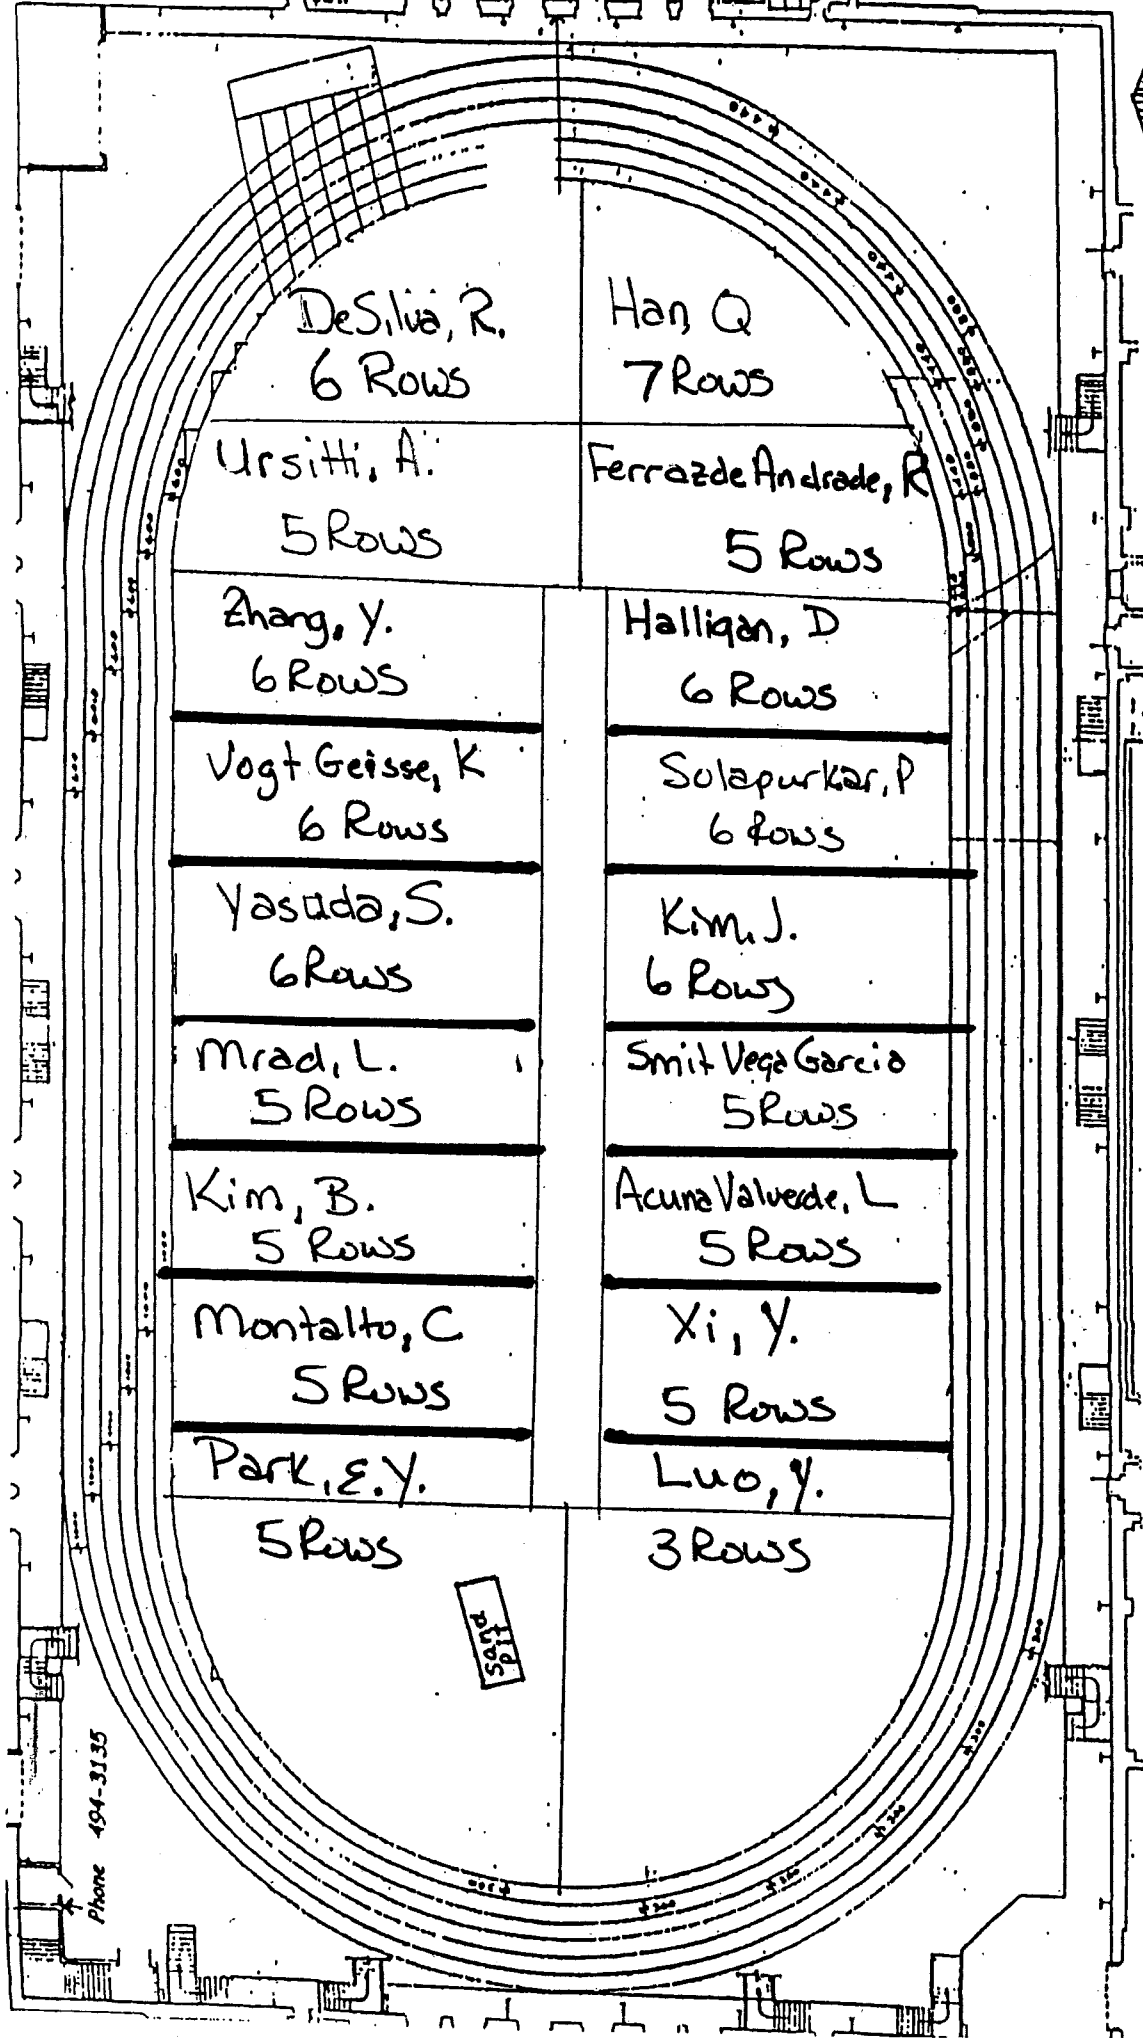

Fri, 12/18/09
3:20 pm - 5:20 pm

ING AI
hould b
of the
re fir
theast
t end.

LAMBERT FIELDHOUSE FINAL EXAM
MA 261
Final Exam

range 1430 tablet c
back and four fee
let-arm chairs posi
irs should face eas
ommodate students
idards in pairs on ea