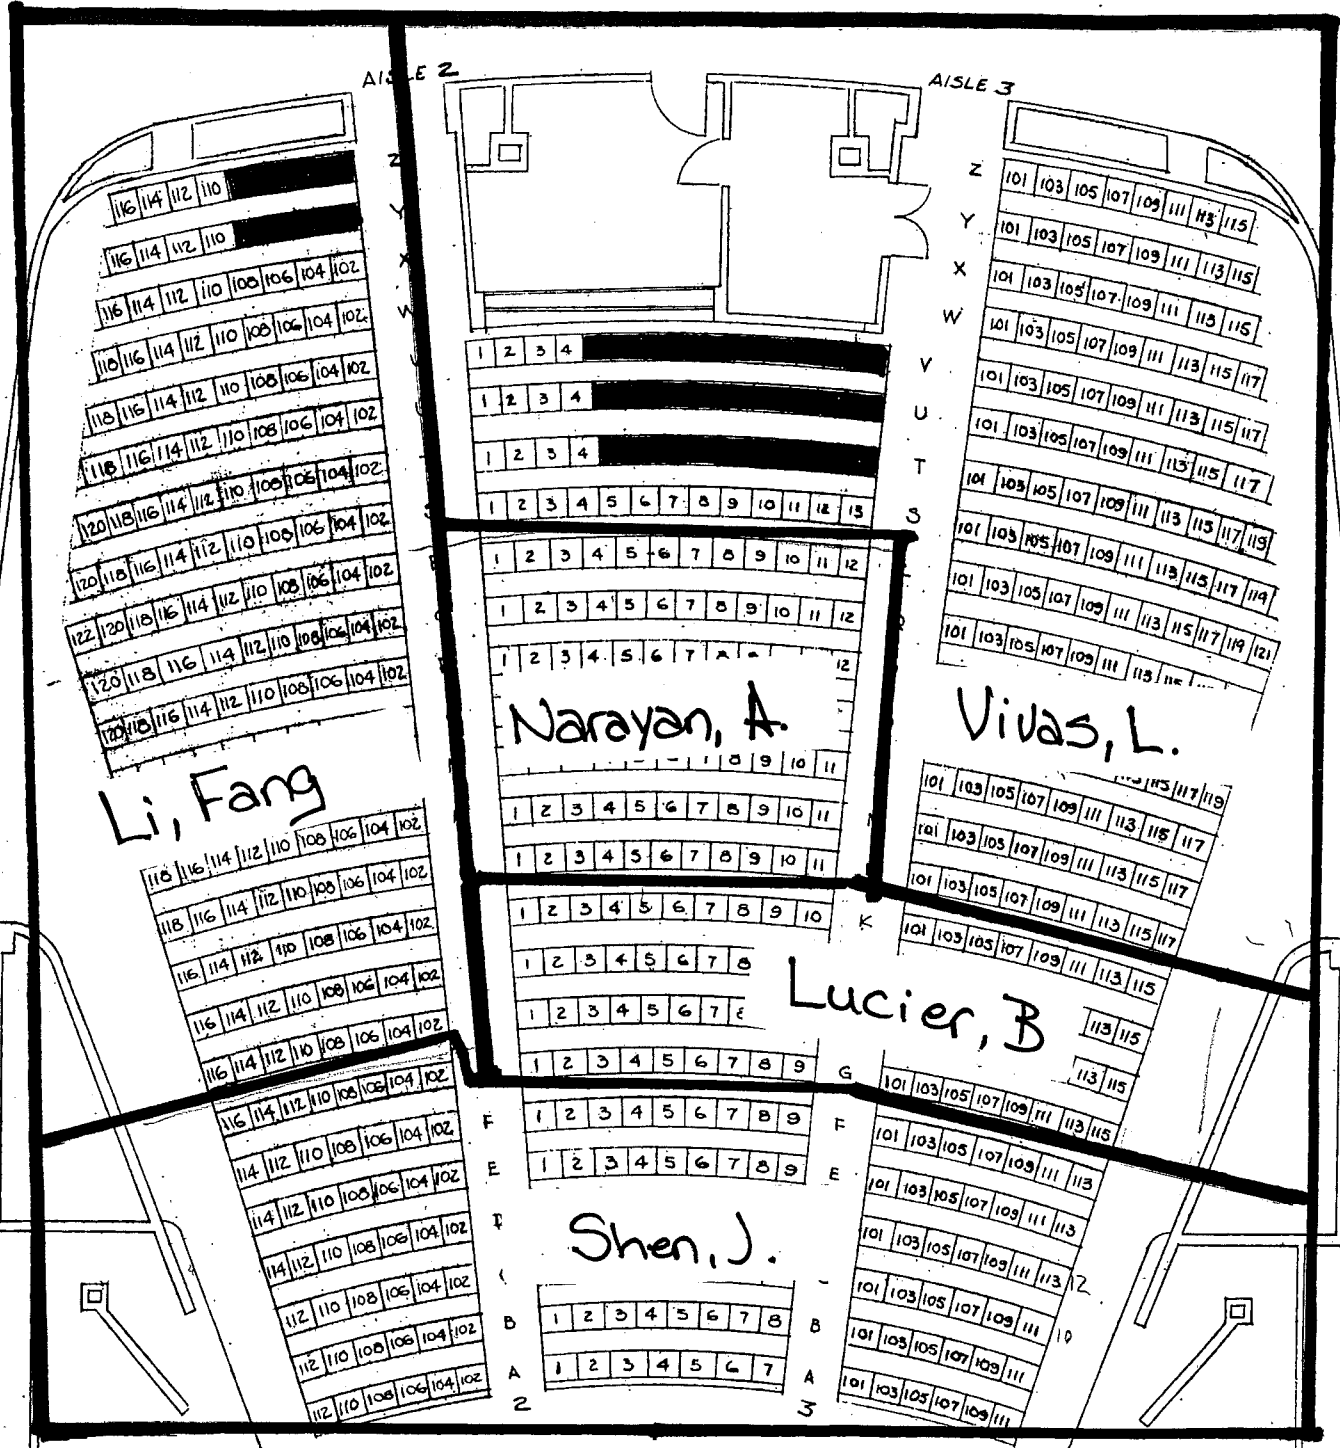

MA 266

FINAL EXAM

Mon., Dec. 14, 2009

3:20 p.m. – 5:20 p.m.

ALL INSTRUCTORS

LOEB PLHYS

LOEB PLAYHOUSE

STEW 183

MA 266
Funeral Exam

ORCHESTRA PIT

Mon., 12/14/09
3:20 pm - 5:20 pm

MMA 266
 Final Exam

BALCONY

Mon, 12/14/09
 3:20pm - 5:20pm