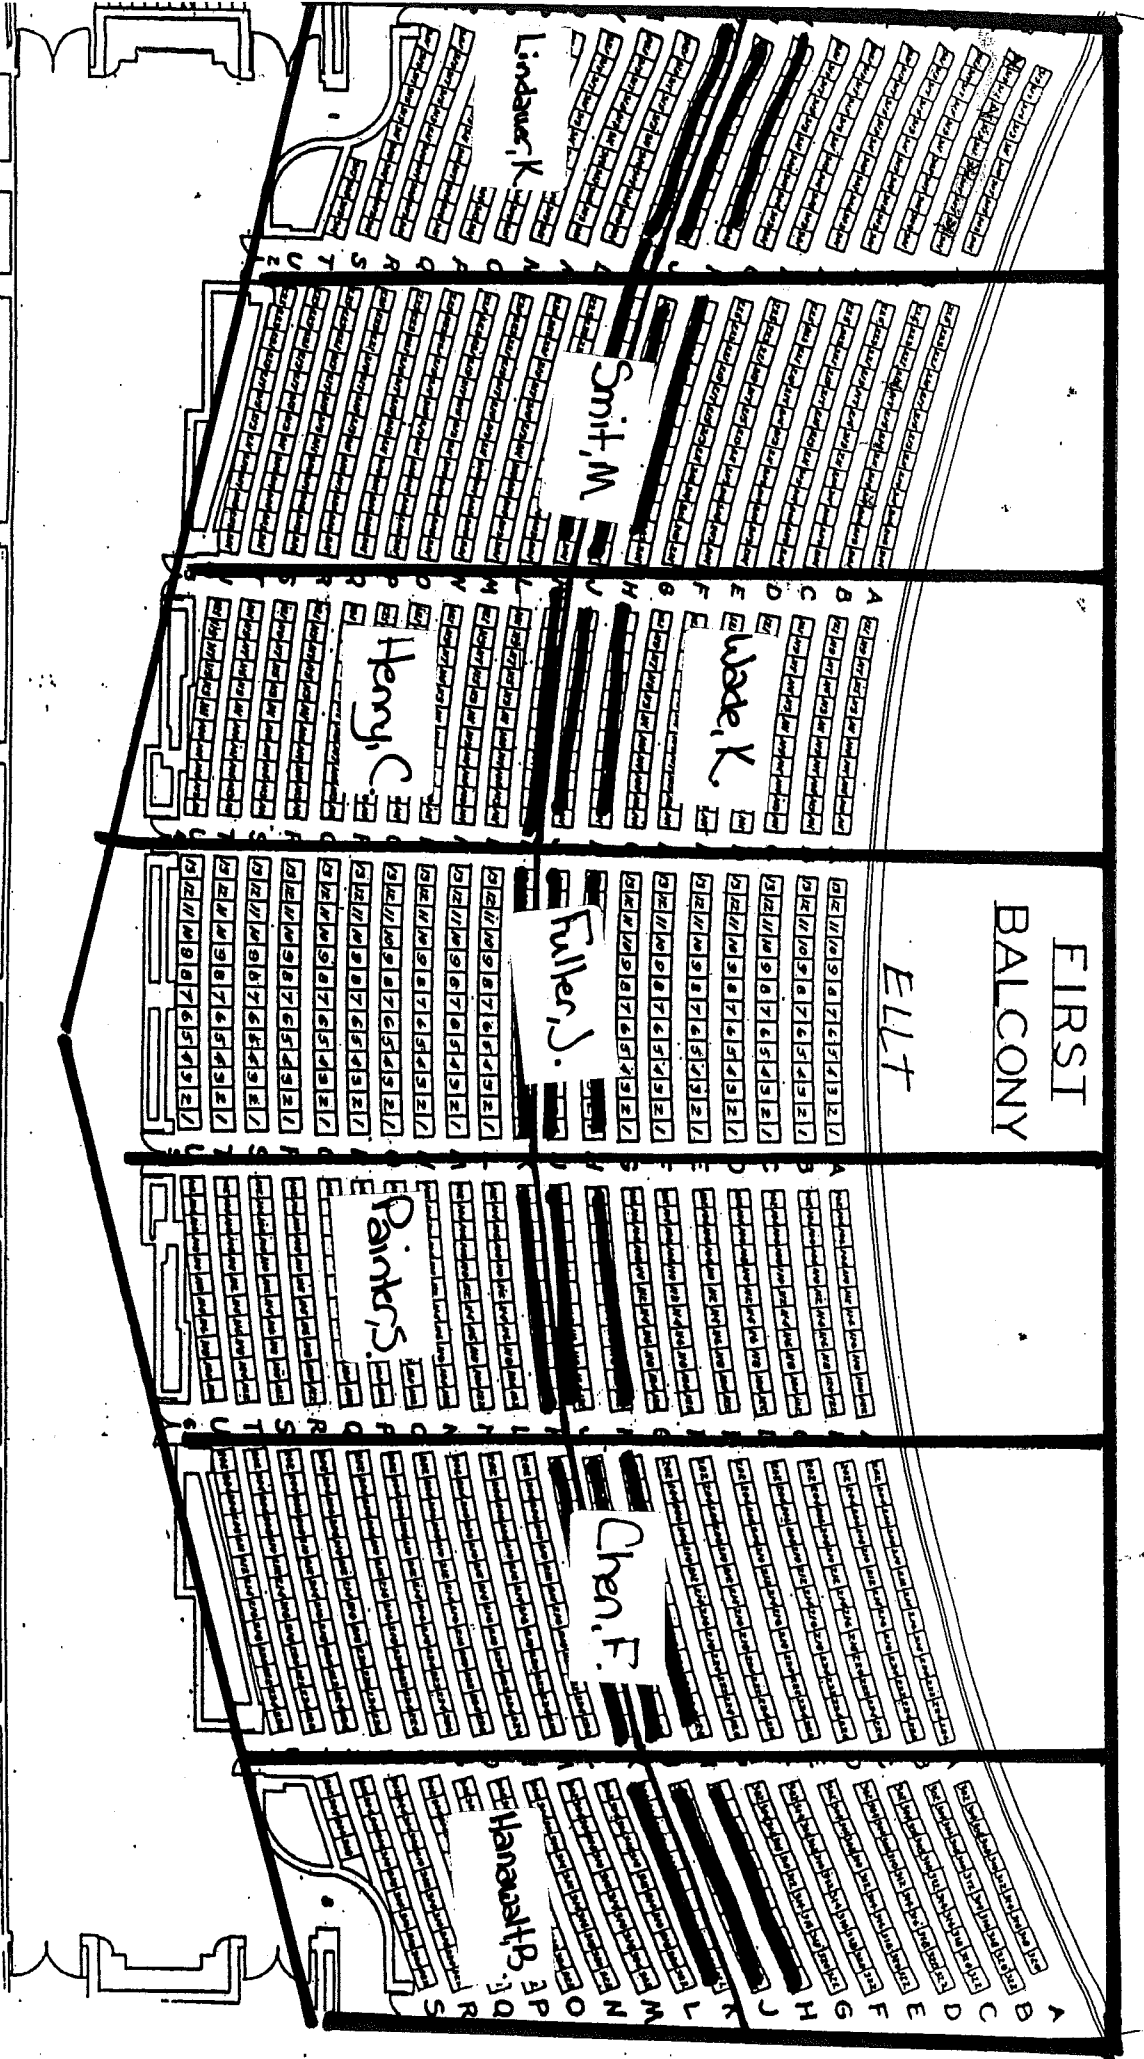

MNA 153

Wed, Nov 17, '10

Exam 3

8:00pm - 9:00pm

SECOND
BALCONY

MNA 153
Exam 3

Wed, Nov. 17, '10
8:00pm - 9:00pm