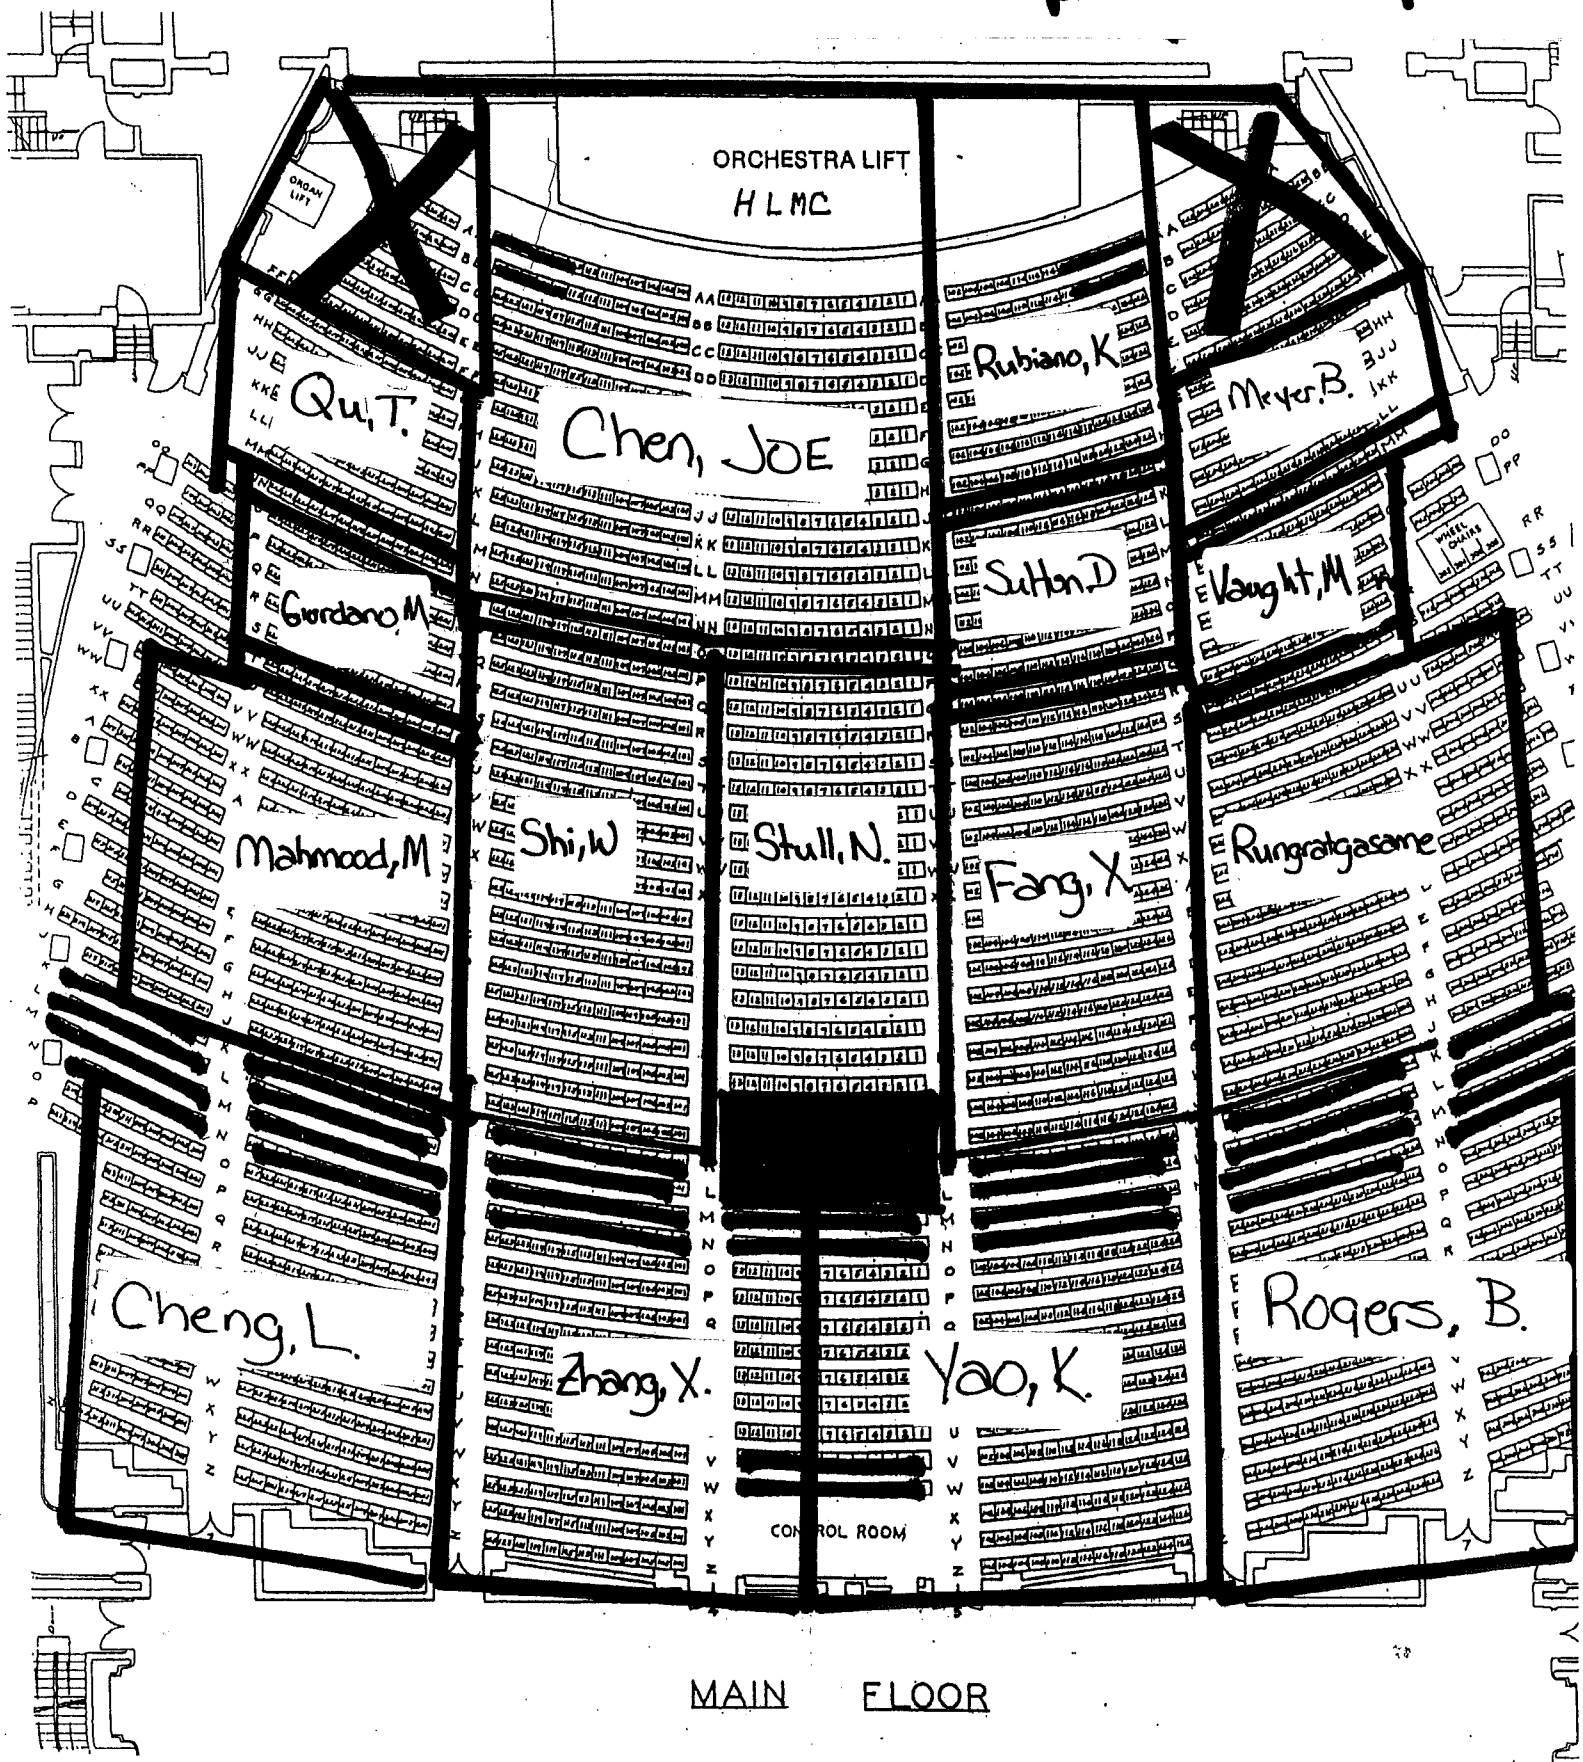

MNA 153

Wed, Nov 17, '10

Exam 3

8:00pm - 9:00pm

SECOND
BALCONY

MNA 153
Exam 3

Wed, Nov. 17, '10
8:00pm - 9:00pm