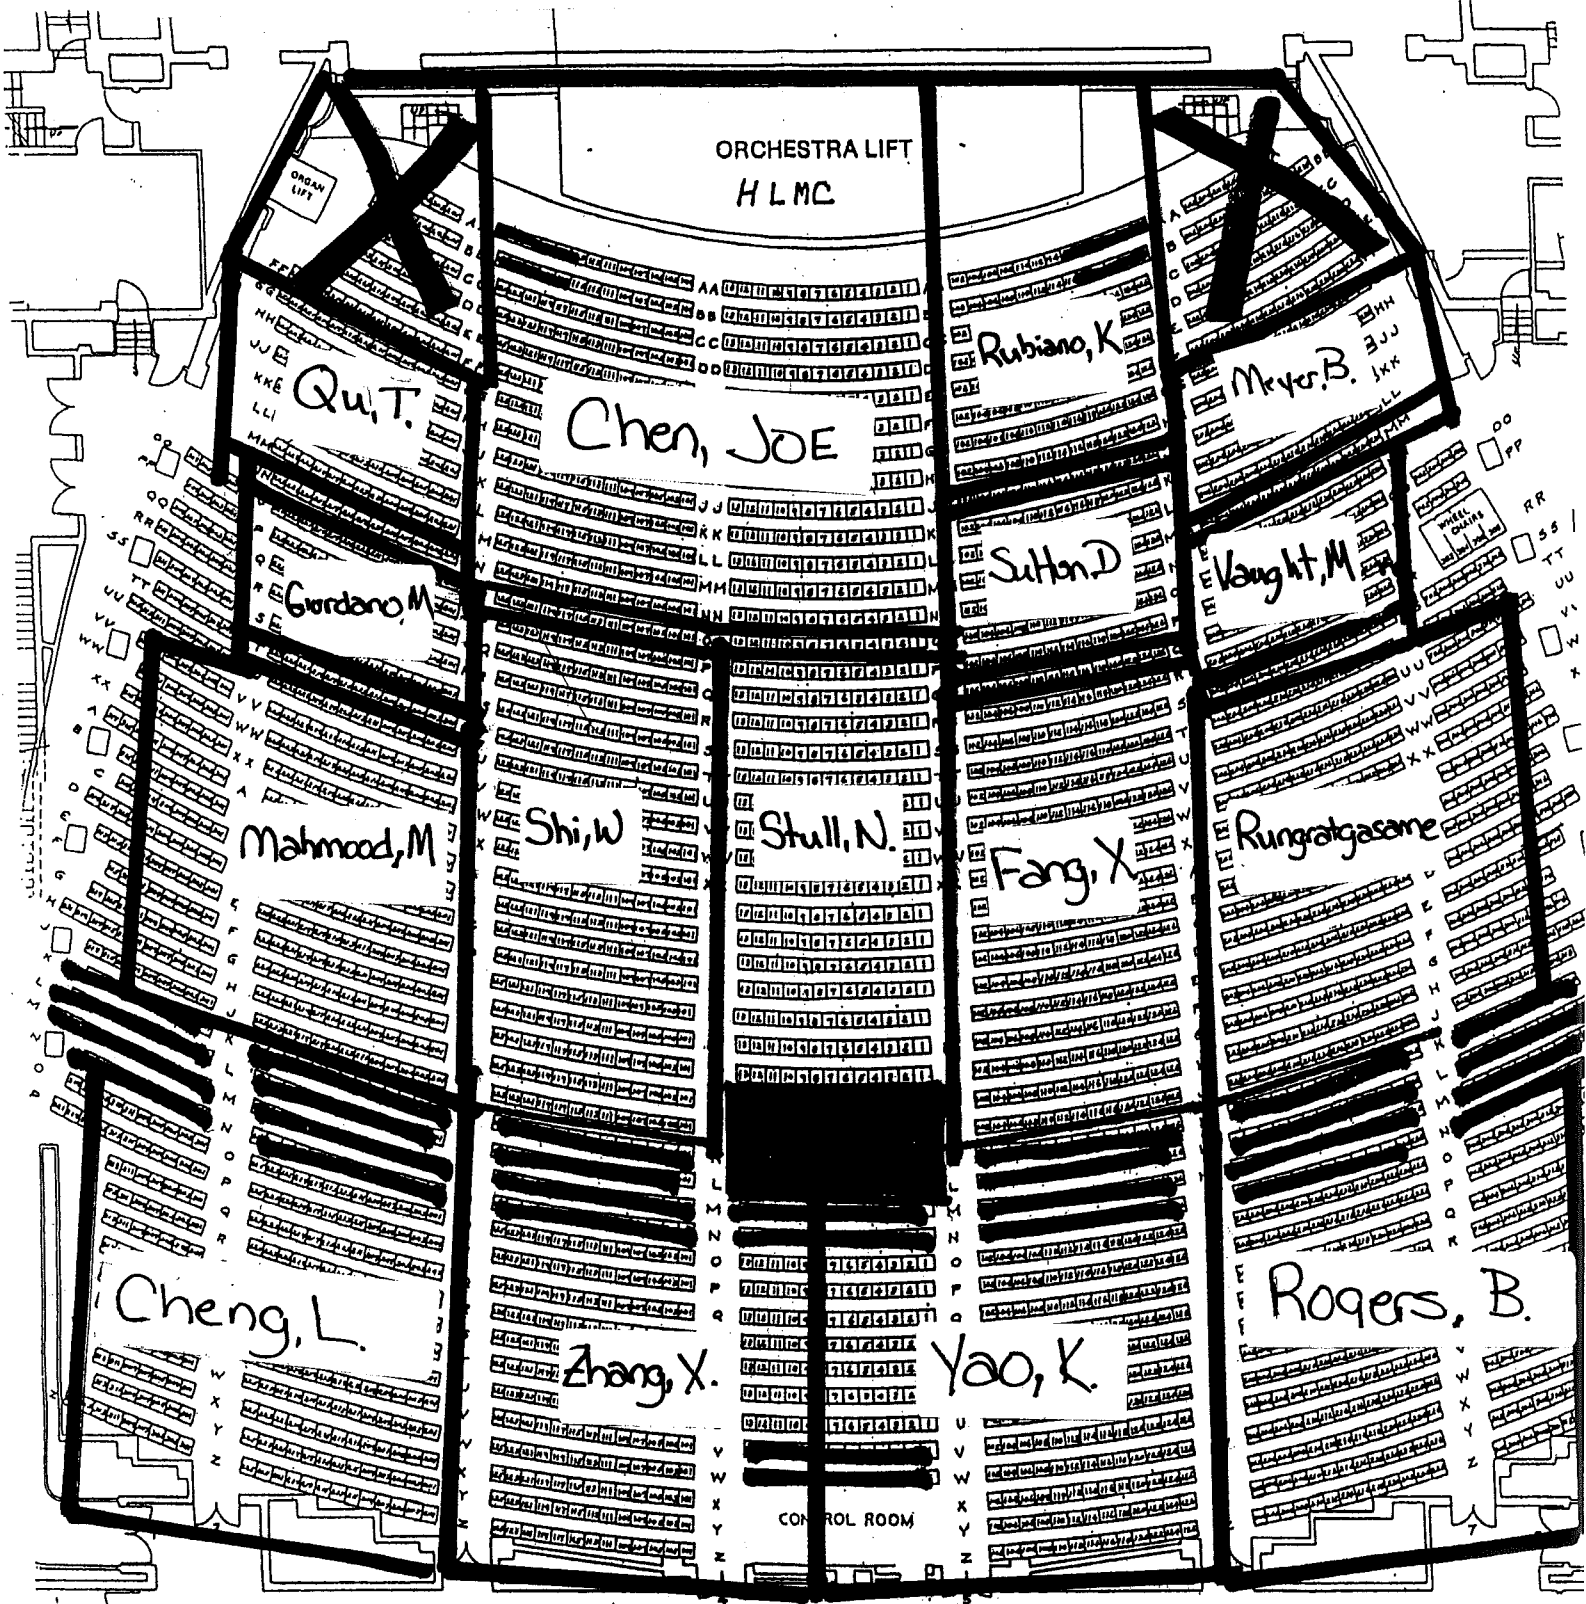

8:00am-10:00am

MAIN FLOOR

FIRST BALCONY

ELLT

A																									
B																									
C																									
D																									
E																									
F																									
G																									
H																									
I																									
J																									
K																									
L																									
M																									
N																									
O																									
P																									
Q																									
R																									
S																									
T																									
U																									
V																									
W																									
X																									
Y																									
Z																									

Handwritten names and numbers are scattered throughout the grid:

- Lindaus, K** (near top left)
- Smit, M** (near top center)
- Wade, K** (near top right)
- Fuller, J** (middle left)
- Henry, C** (middle center)
- Painters** (middle right)
- Chen, F** (bottom left)
- Hanswatt, B** (bottom center)