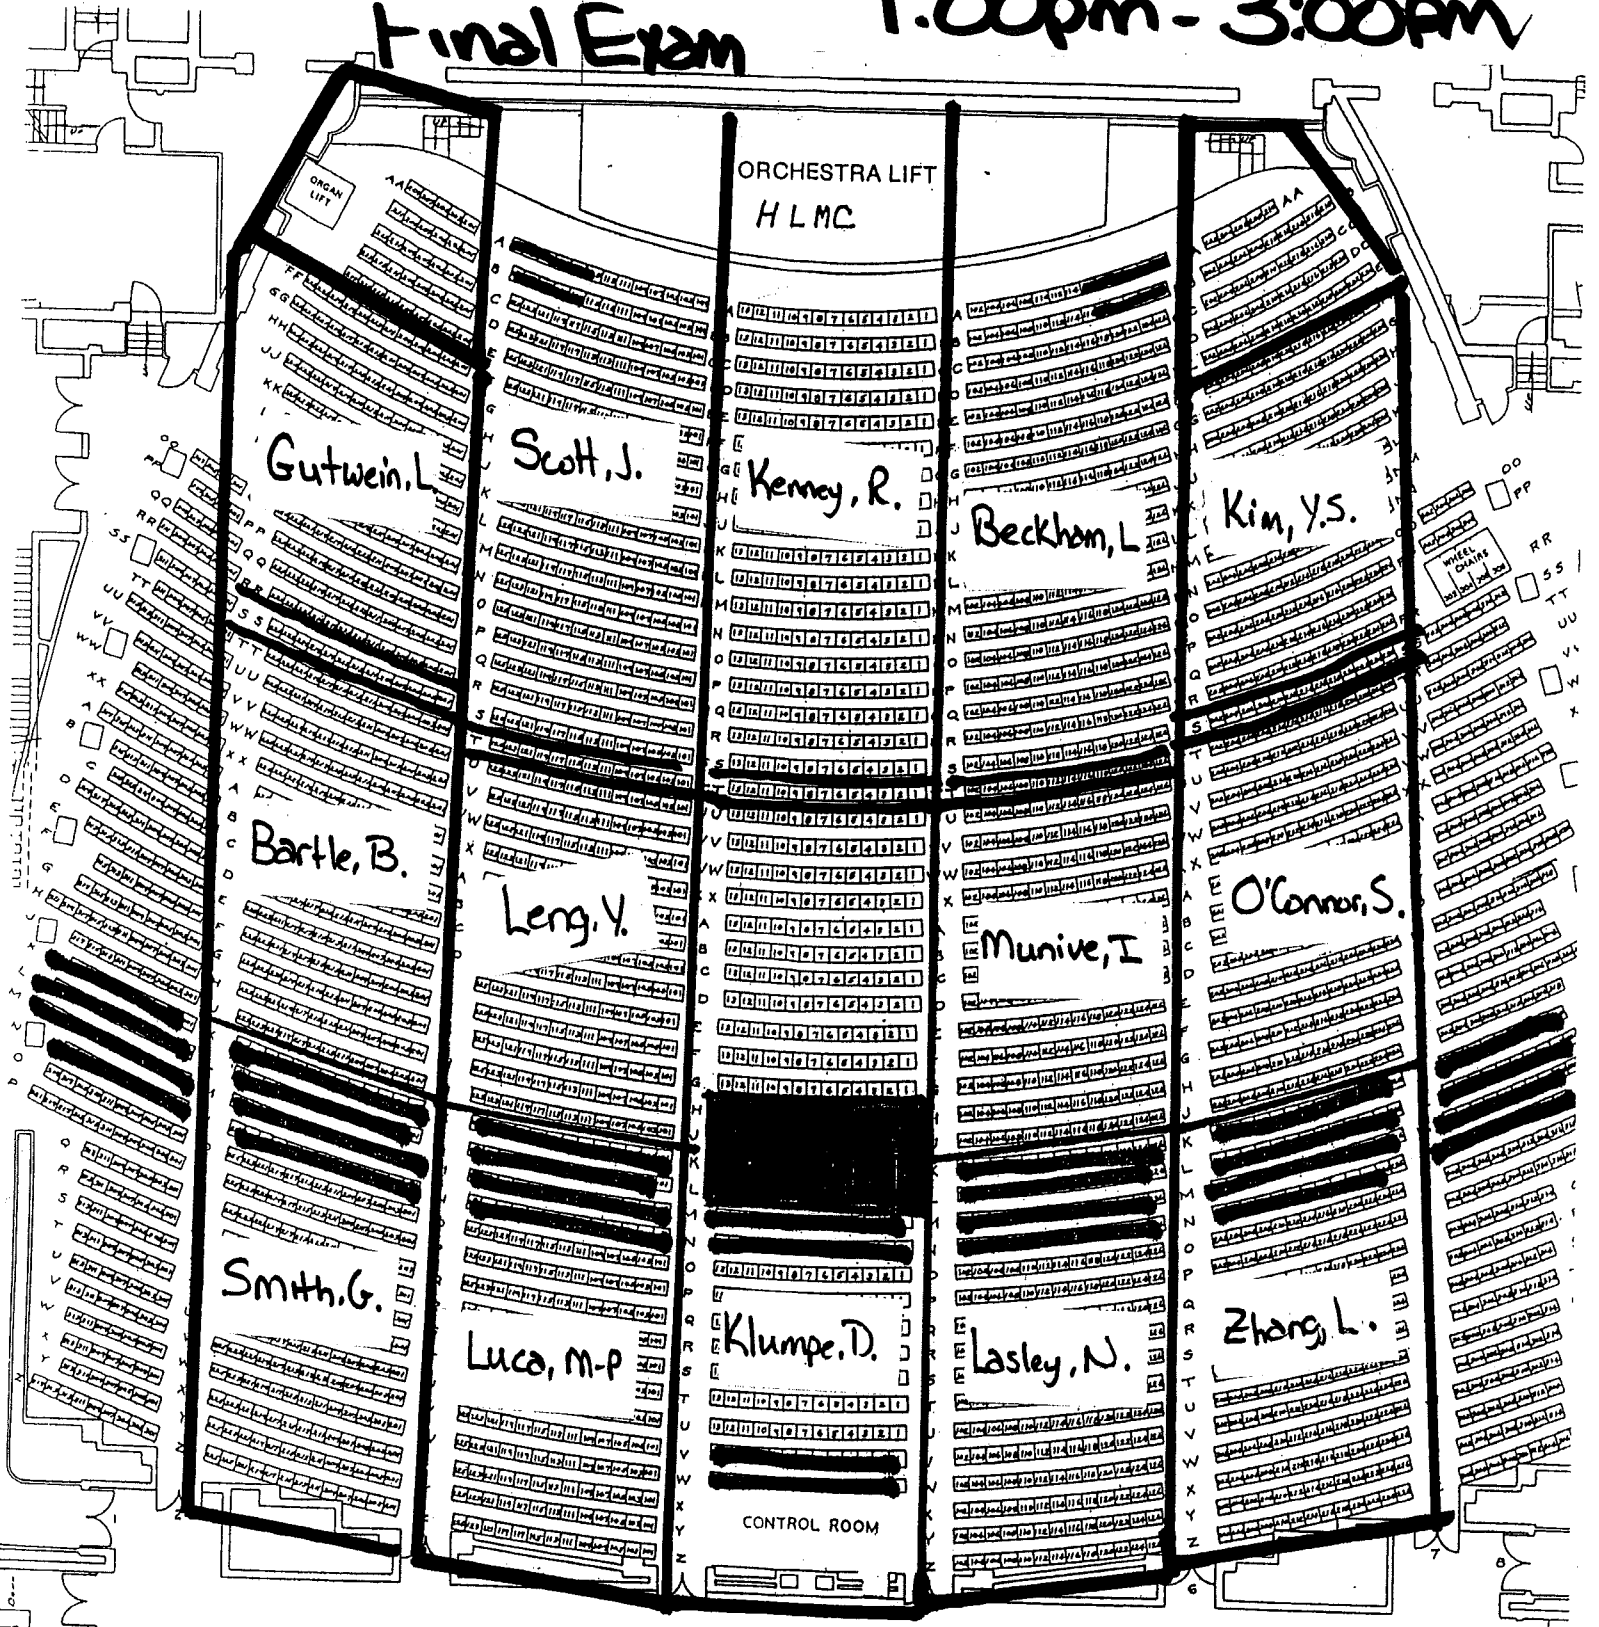

MA 22000, 22300, and 22400

FINAL EXAM

Mon., Dec. 13, 2010

1:00 p.m. – 3:00 p.m.

ALL INSTRUCTORS

HALL OF MUSIC

MA 220, 223

Mon., Dec 13, '10

& 224

Final Exam

1:00pm - 3:00pm

MAIN FLOOR

Students seated every other seat.

FIRST BALCONY

ELT

Divekar, A.