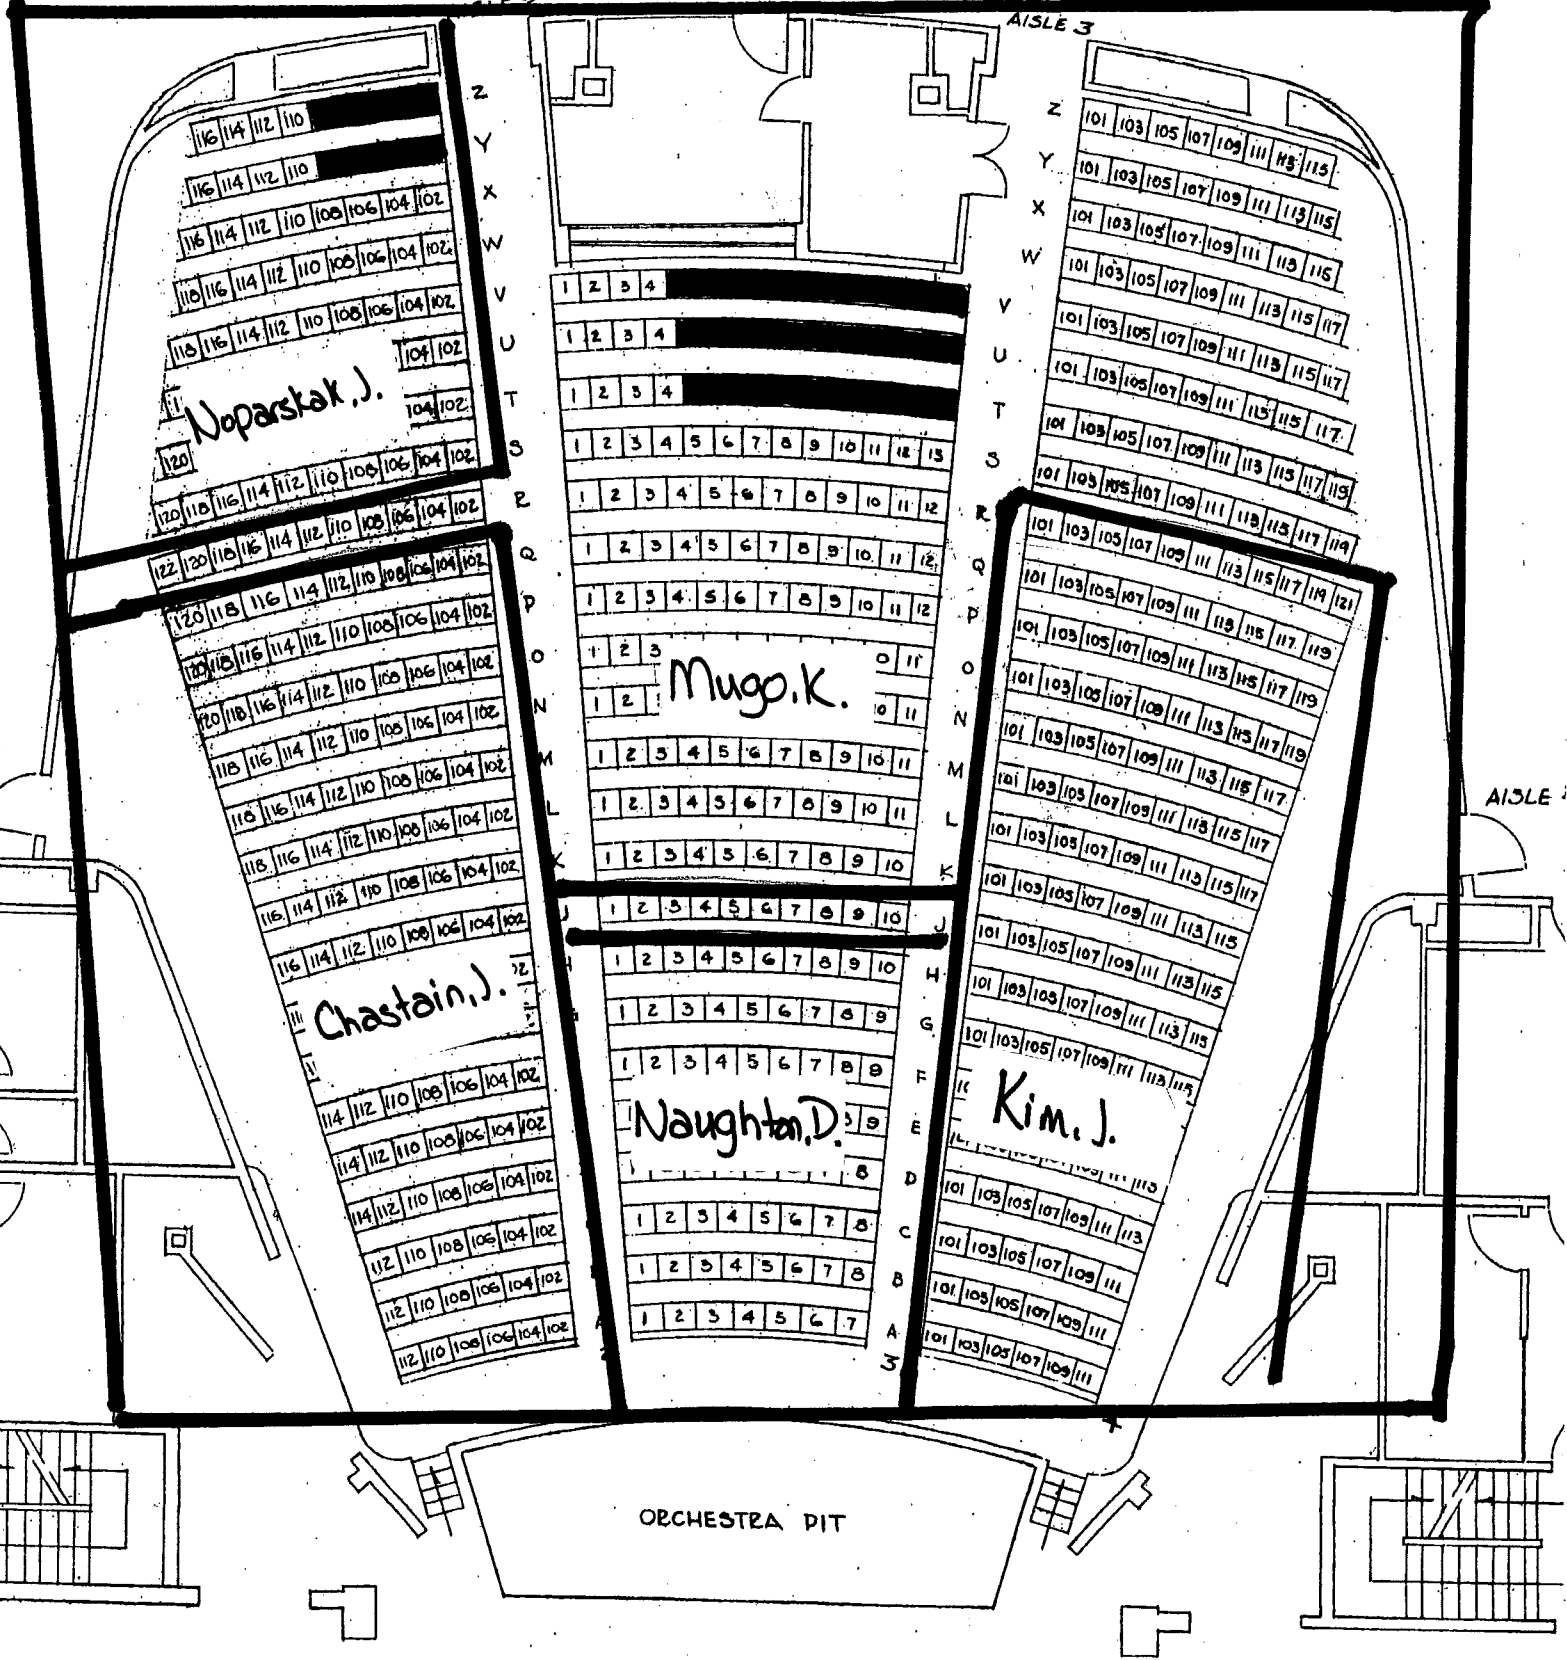

LOEB PLAYHOUSE

Tues, Dec 14, '10

Final Exam

3:20pm - 5:20pm

Tues Dec 14, 10

MA Daldano
 LOEB PLAYHOUSE
 Final Exam BALCONY

3:20 pm -
 5:20 pm