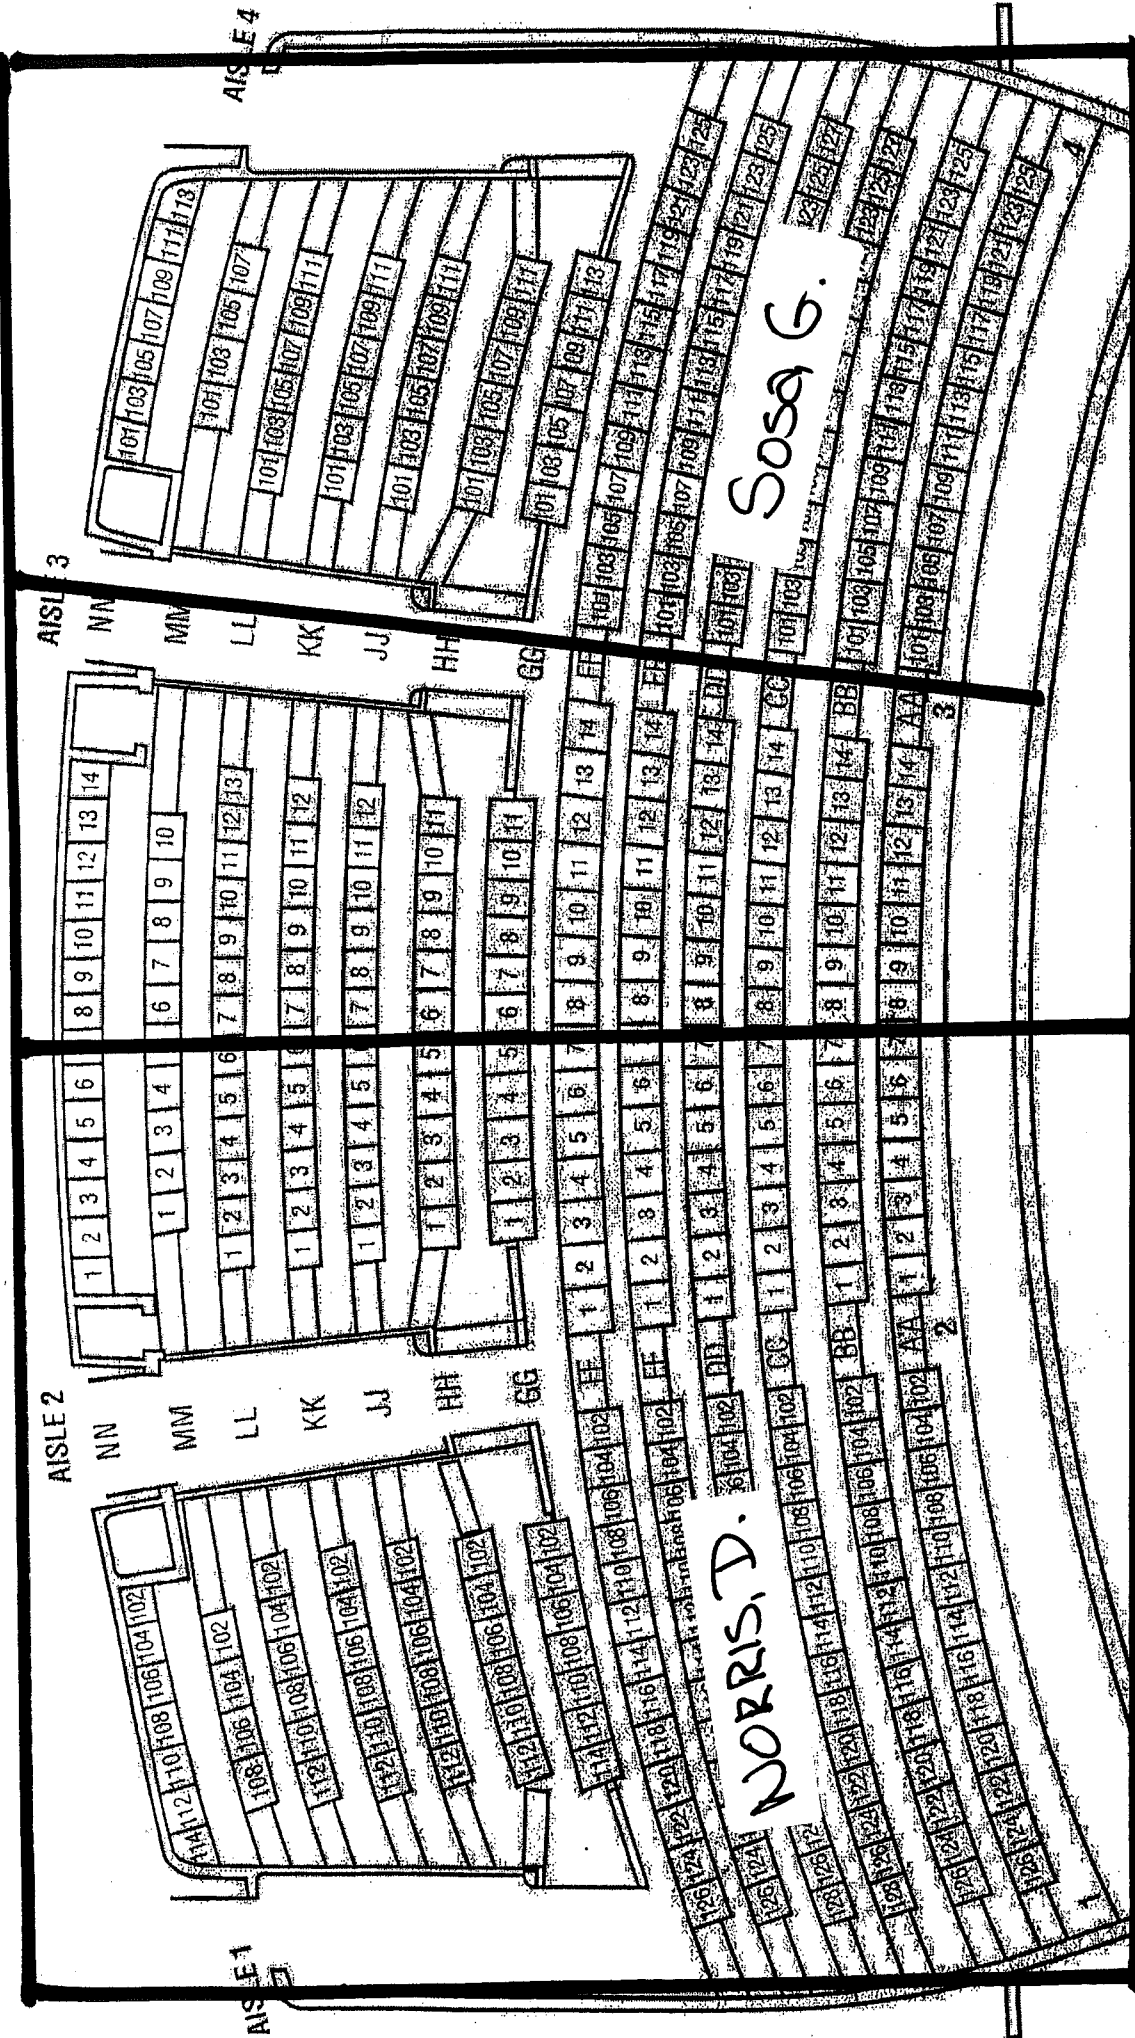

LOEB PLAYHOUSE

Tues, Dec 14, '10

Final Exam

3:20pm - 5:20pm

Tues Dec 14, 10

MA Daldoro
 LOEB PLAYHOUSE
 BALCONY
 Final Exam
 3:20 pm -
 5:20 pm