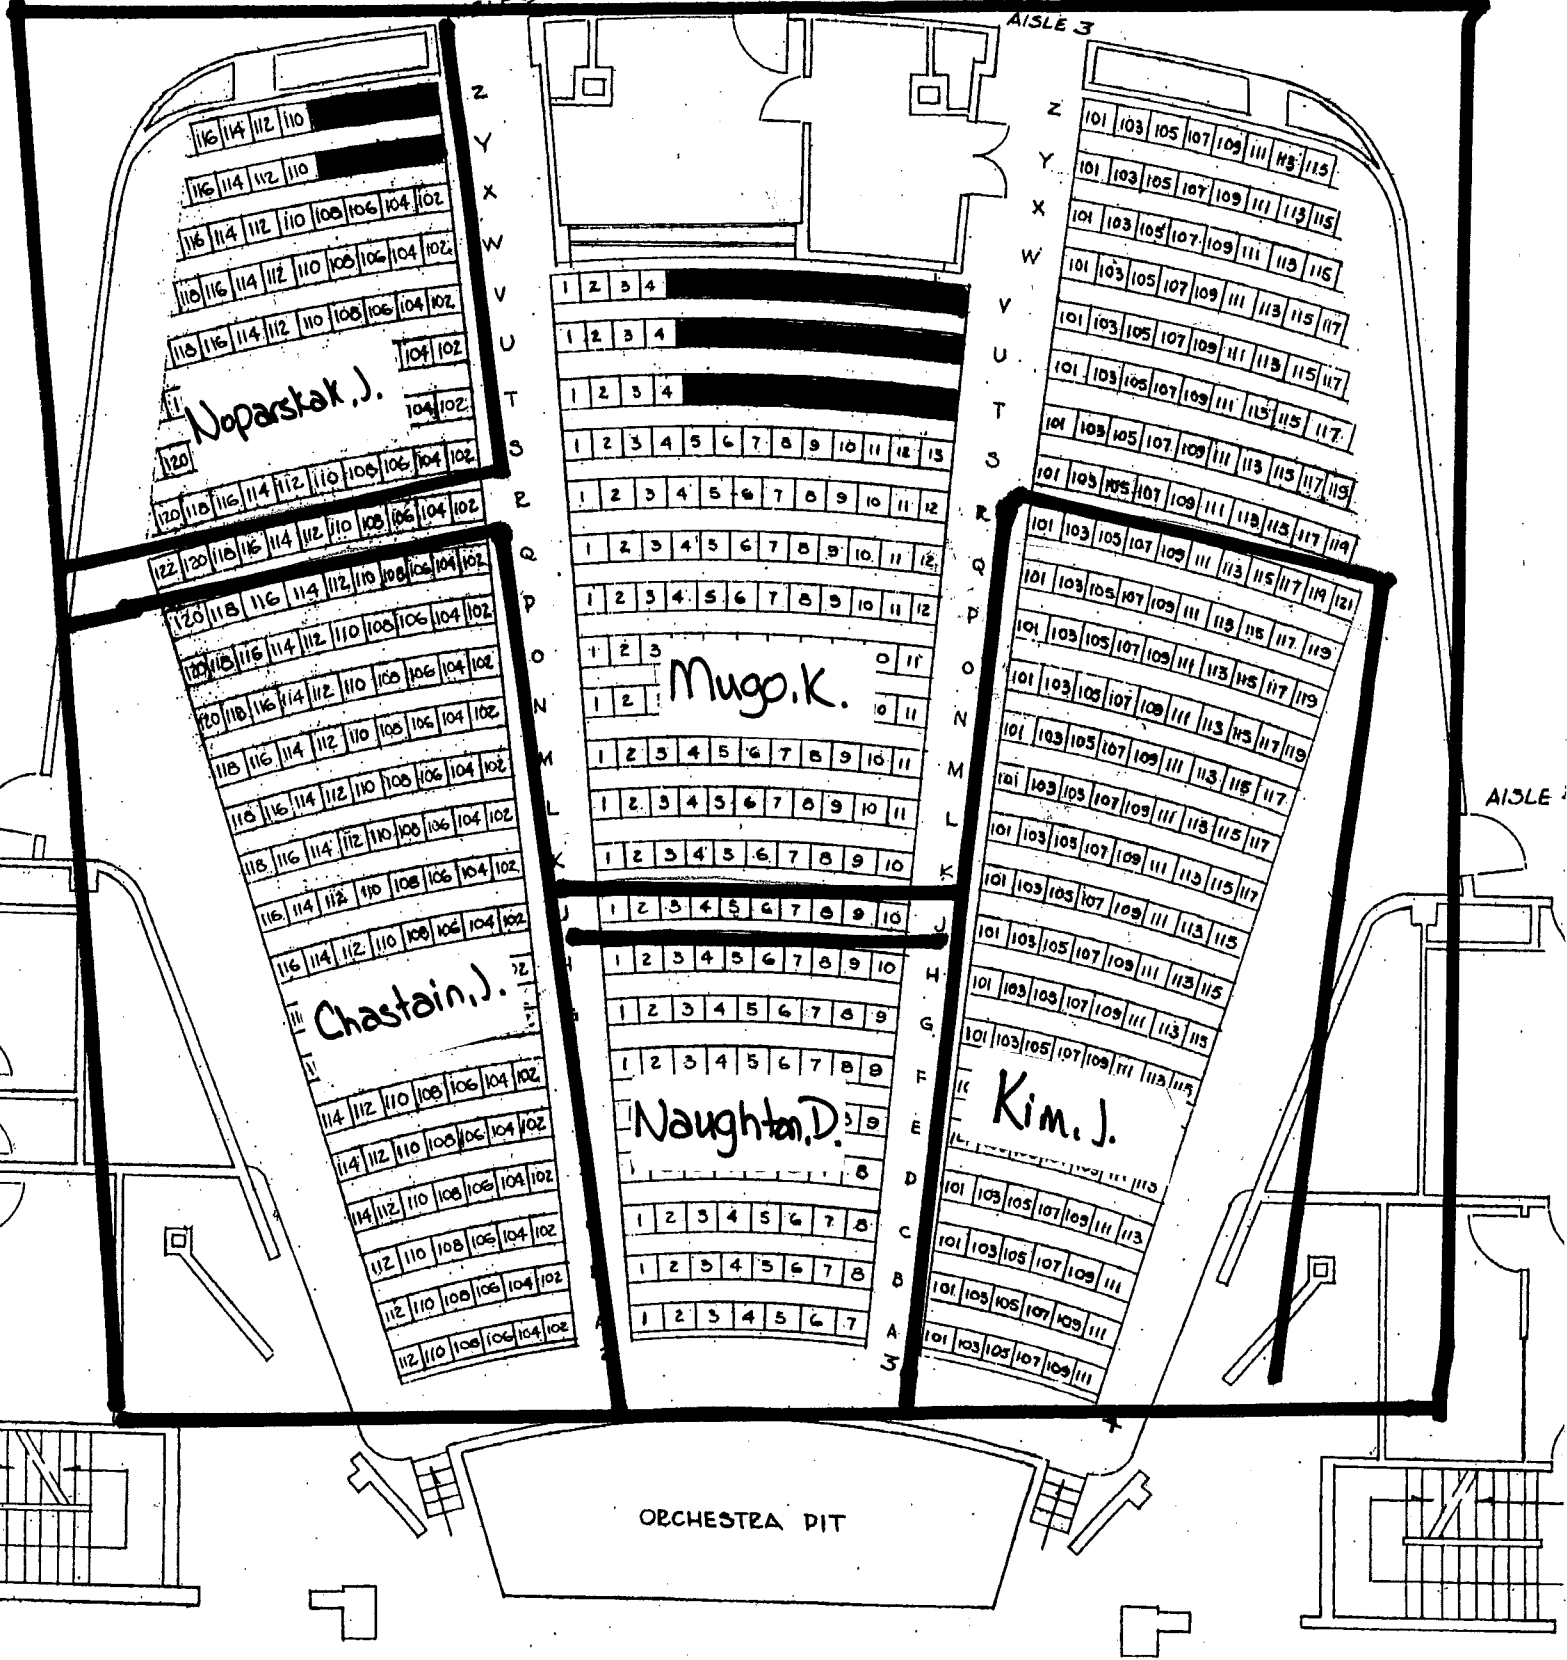

LOEB PLAYHOUSE

Tues, Dec 14, '10

Final Exam

3:20pm - 5:20pm

Tues Dec 14, 10

MA Daldoro
 LOEB PLAYHOUSE
 BALCONY
 Final Exam
 3:20 pm -
 5:20 pm