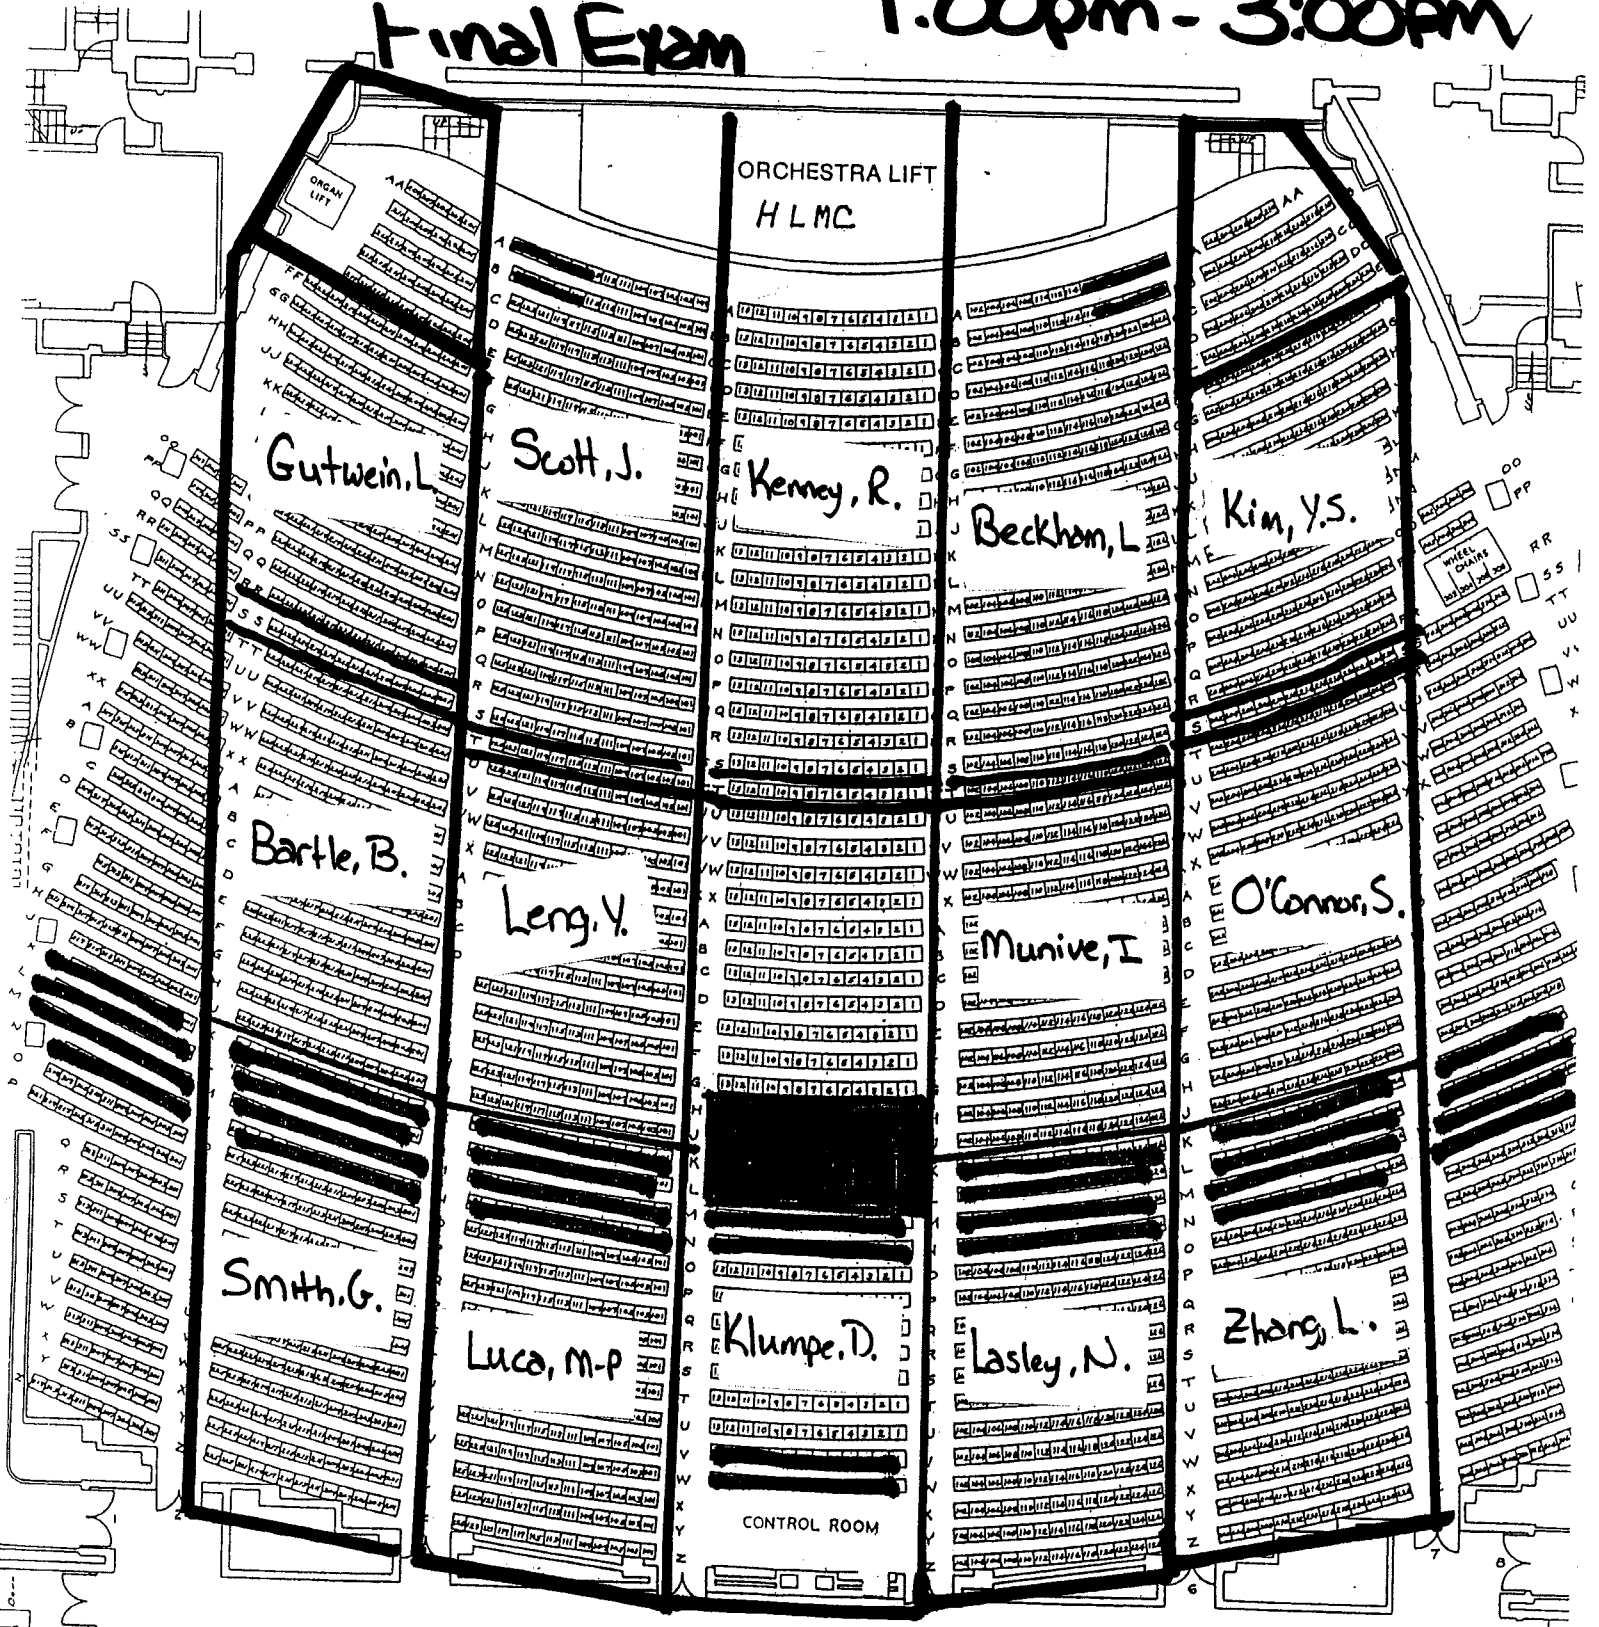

Final Exam

1:00pm - 3:00pm

MAIN FLOOR

Students seated every other seat.

FIRST BALCONY

ELT

Divekar, A.

Arshad, F.