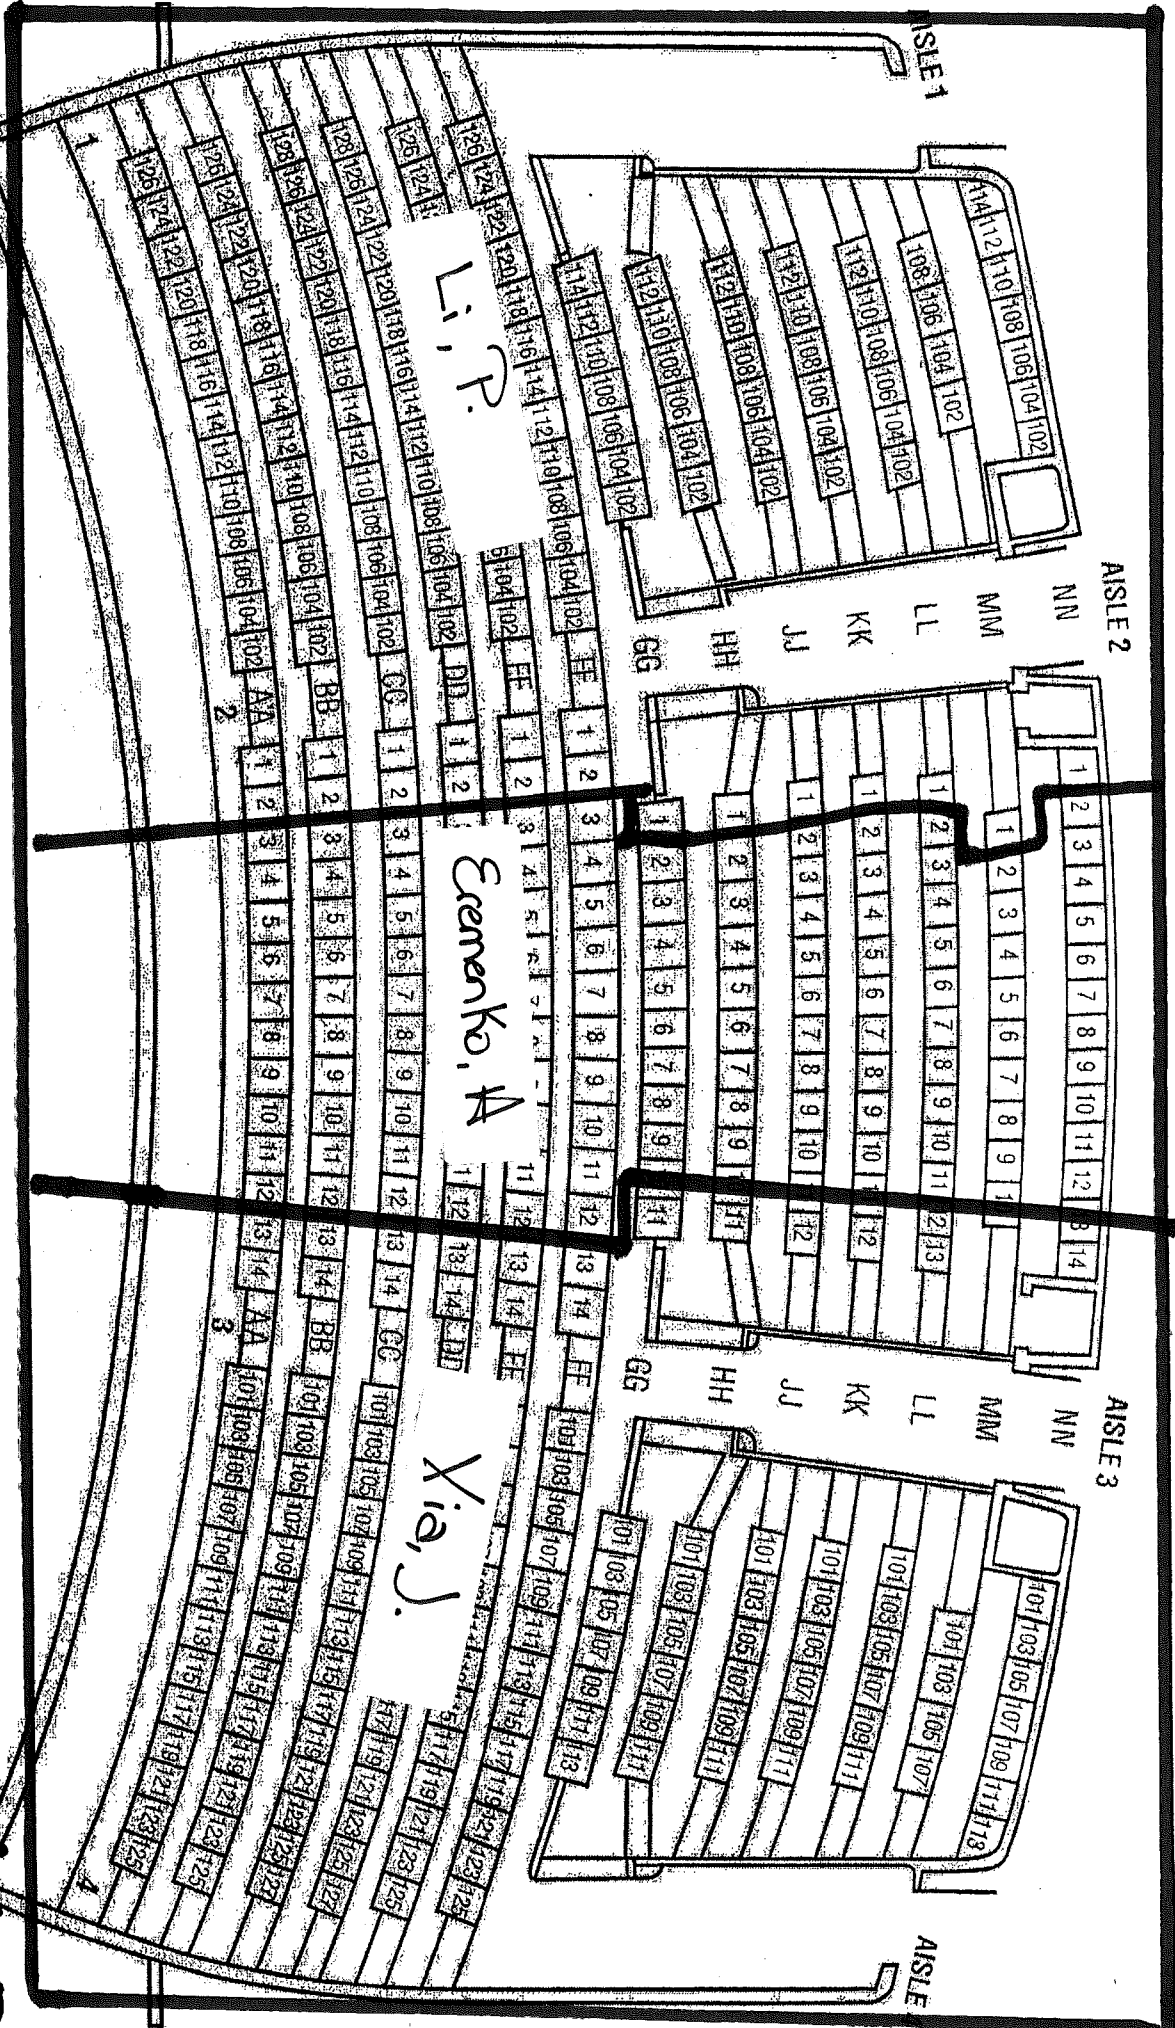

PHYS 112

Thurs, May 6, '10
8:00 am - 10:00 am

- 268/153 stations
- 1 Very Large AV screen
- Projection Booth
- Video Lecture Cabinet
- Audio Recording Capabilities
- Voice Amplification
- X - Wheelchair seating