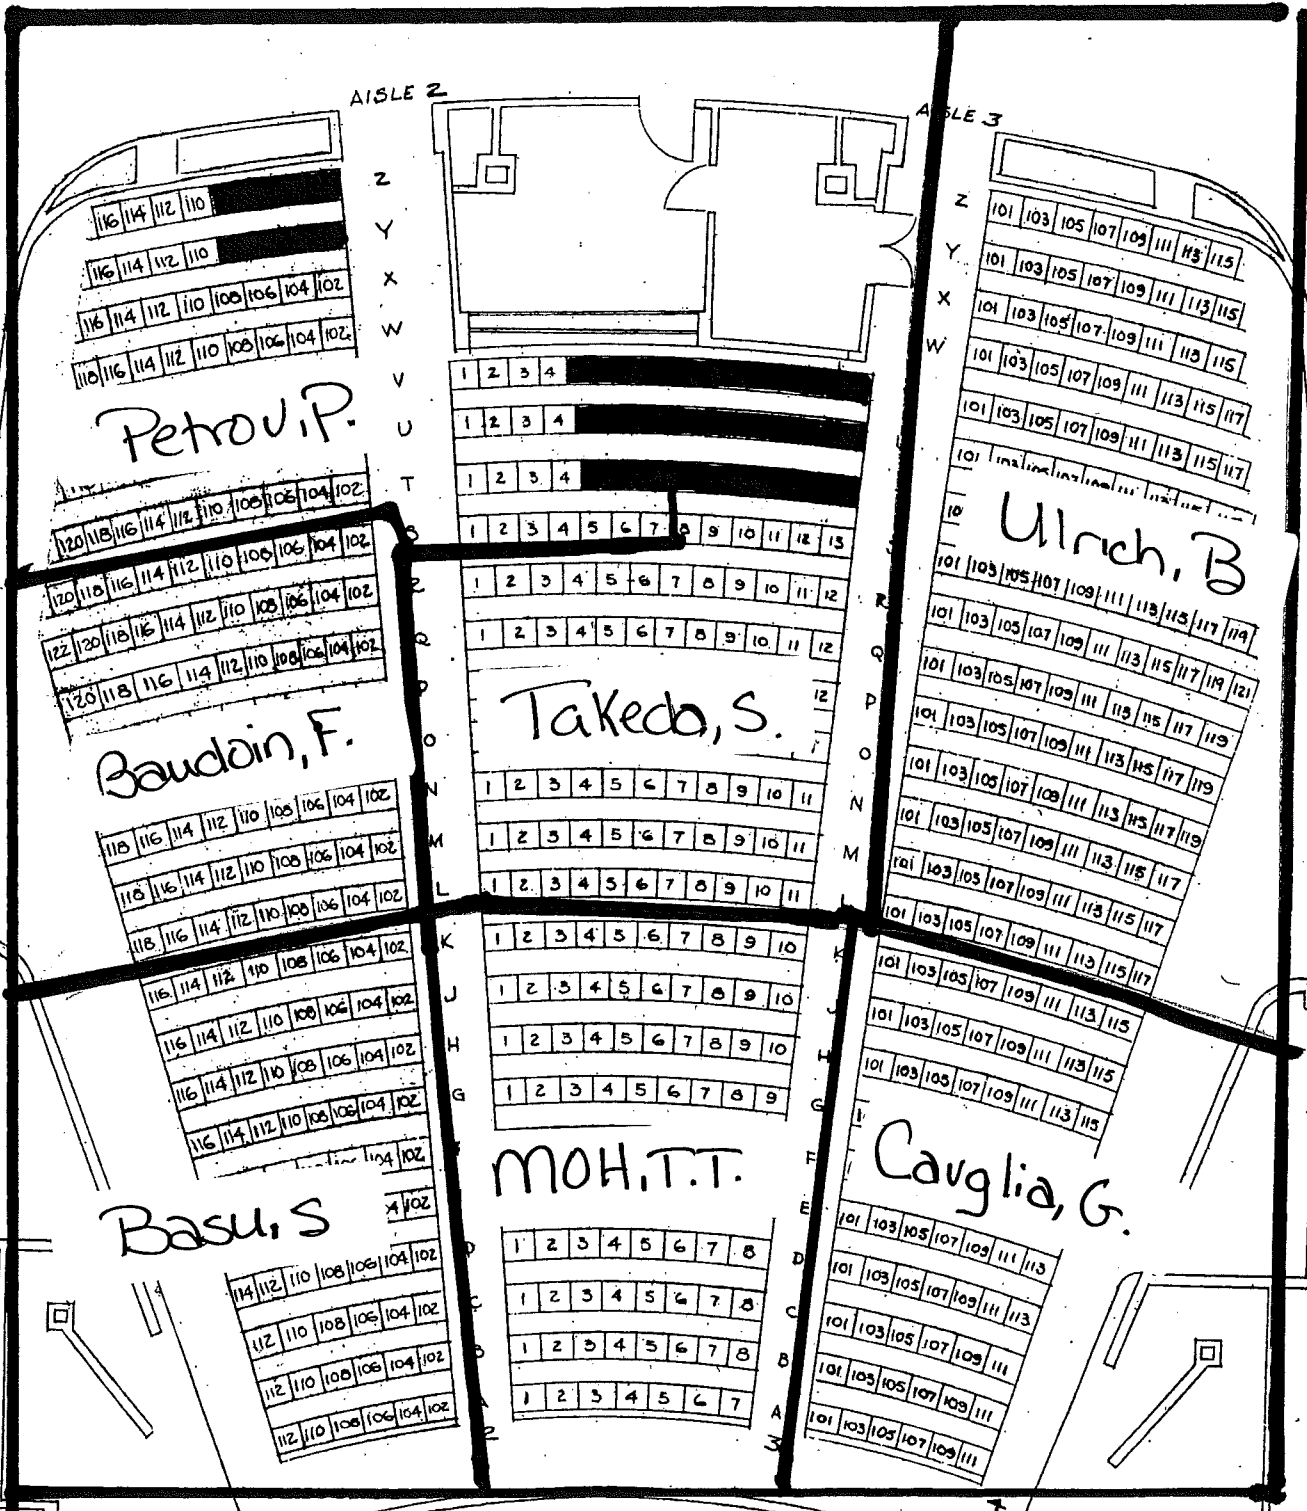

MA 265

Thurs May 6:10

Fund Exam

LOEB PLAYHOUSE 8:00am -

BALCONY 10:00am

LOEB PLAYHOUSE

STEW 183

MA 265
Funeral X'm