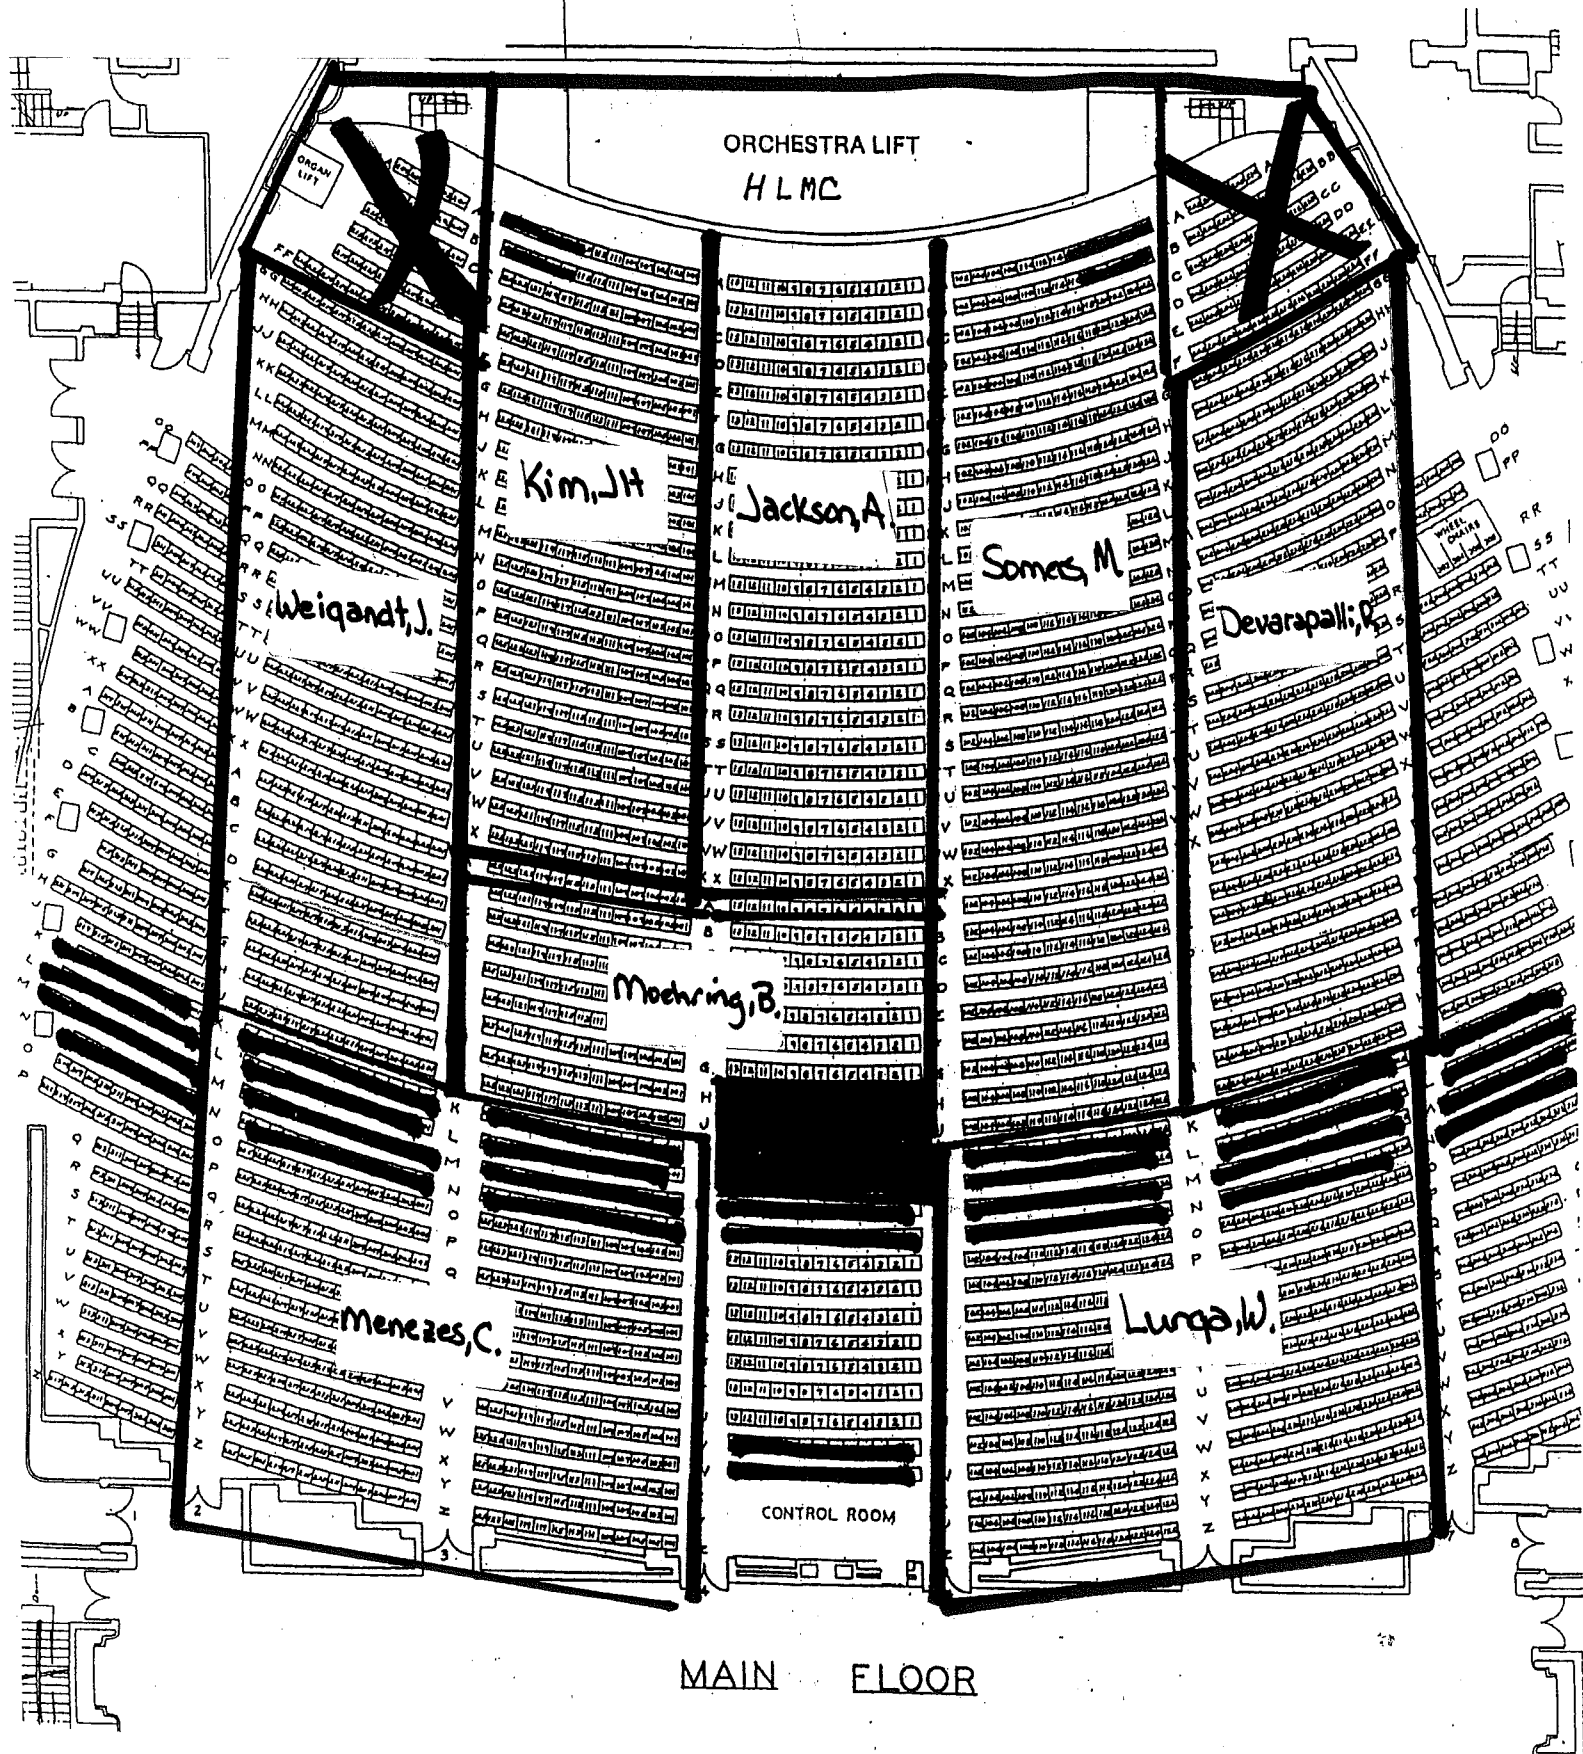

MA 165

FINAL EXAM

Mon., Dec. 12, 2011

10:30 a.m. – 12:30 p.m.

ALL INSTRUCTORS

HALL OF MUSIC

MA 165
Funeral Exam

Dec. 12, '11
10:30 a.m. - 12:30 p.m.

FIRST BALCONY

ELLT

MMA 165

Dec. 12, '11

Final Exam

10:30am - 12:30pm