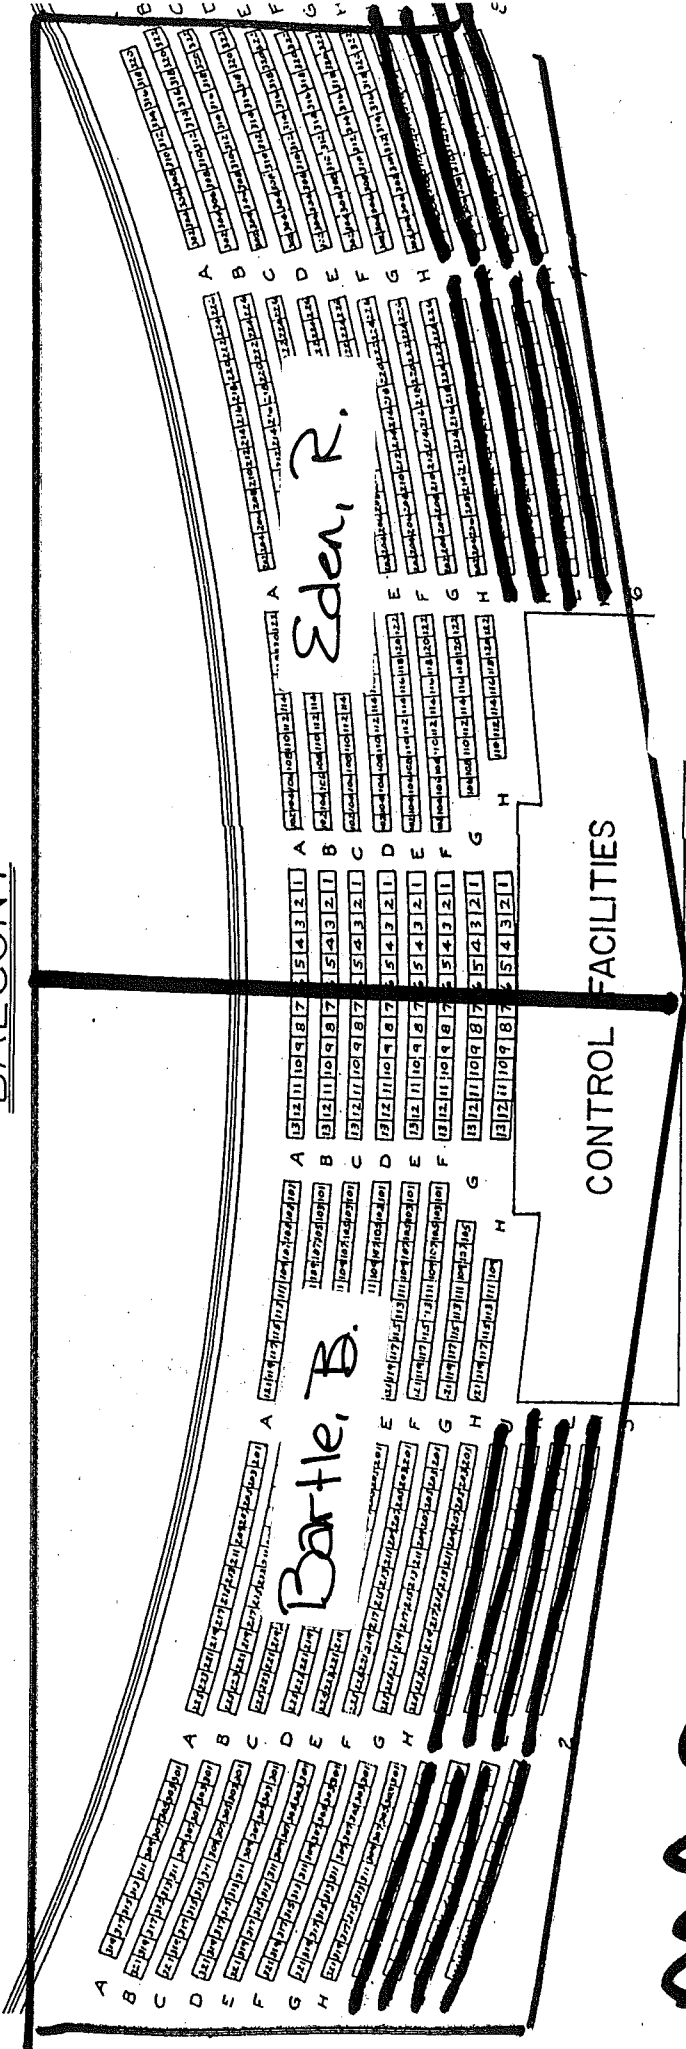

Final Exam

8:00am-10:00am

MAIN FLOOR

MA 220, 223 & 224

Final Exam

Dec 12, '11
8:00 am - 10:00 am

SECOND
BALCONY

Bartle, B.