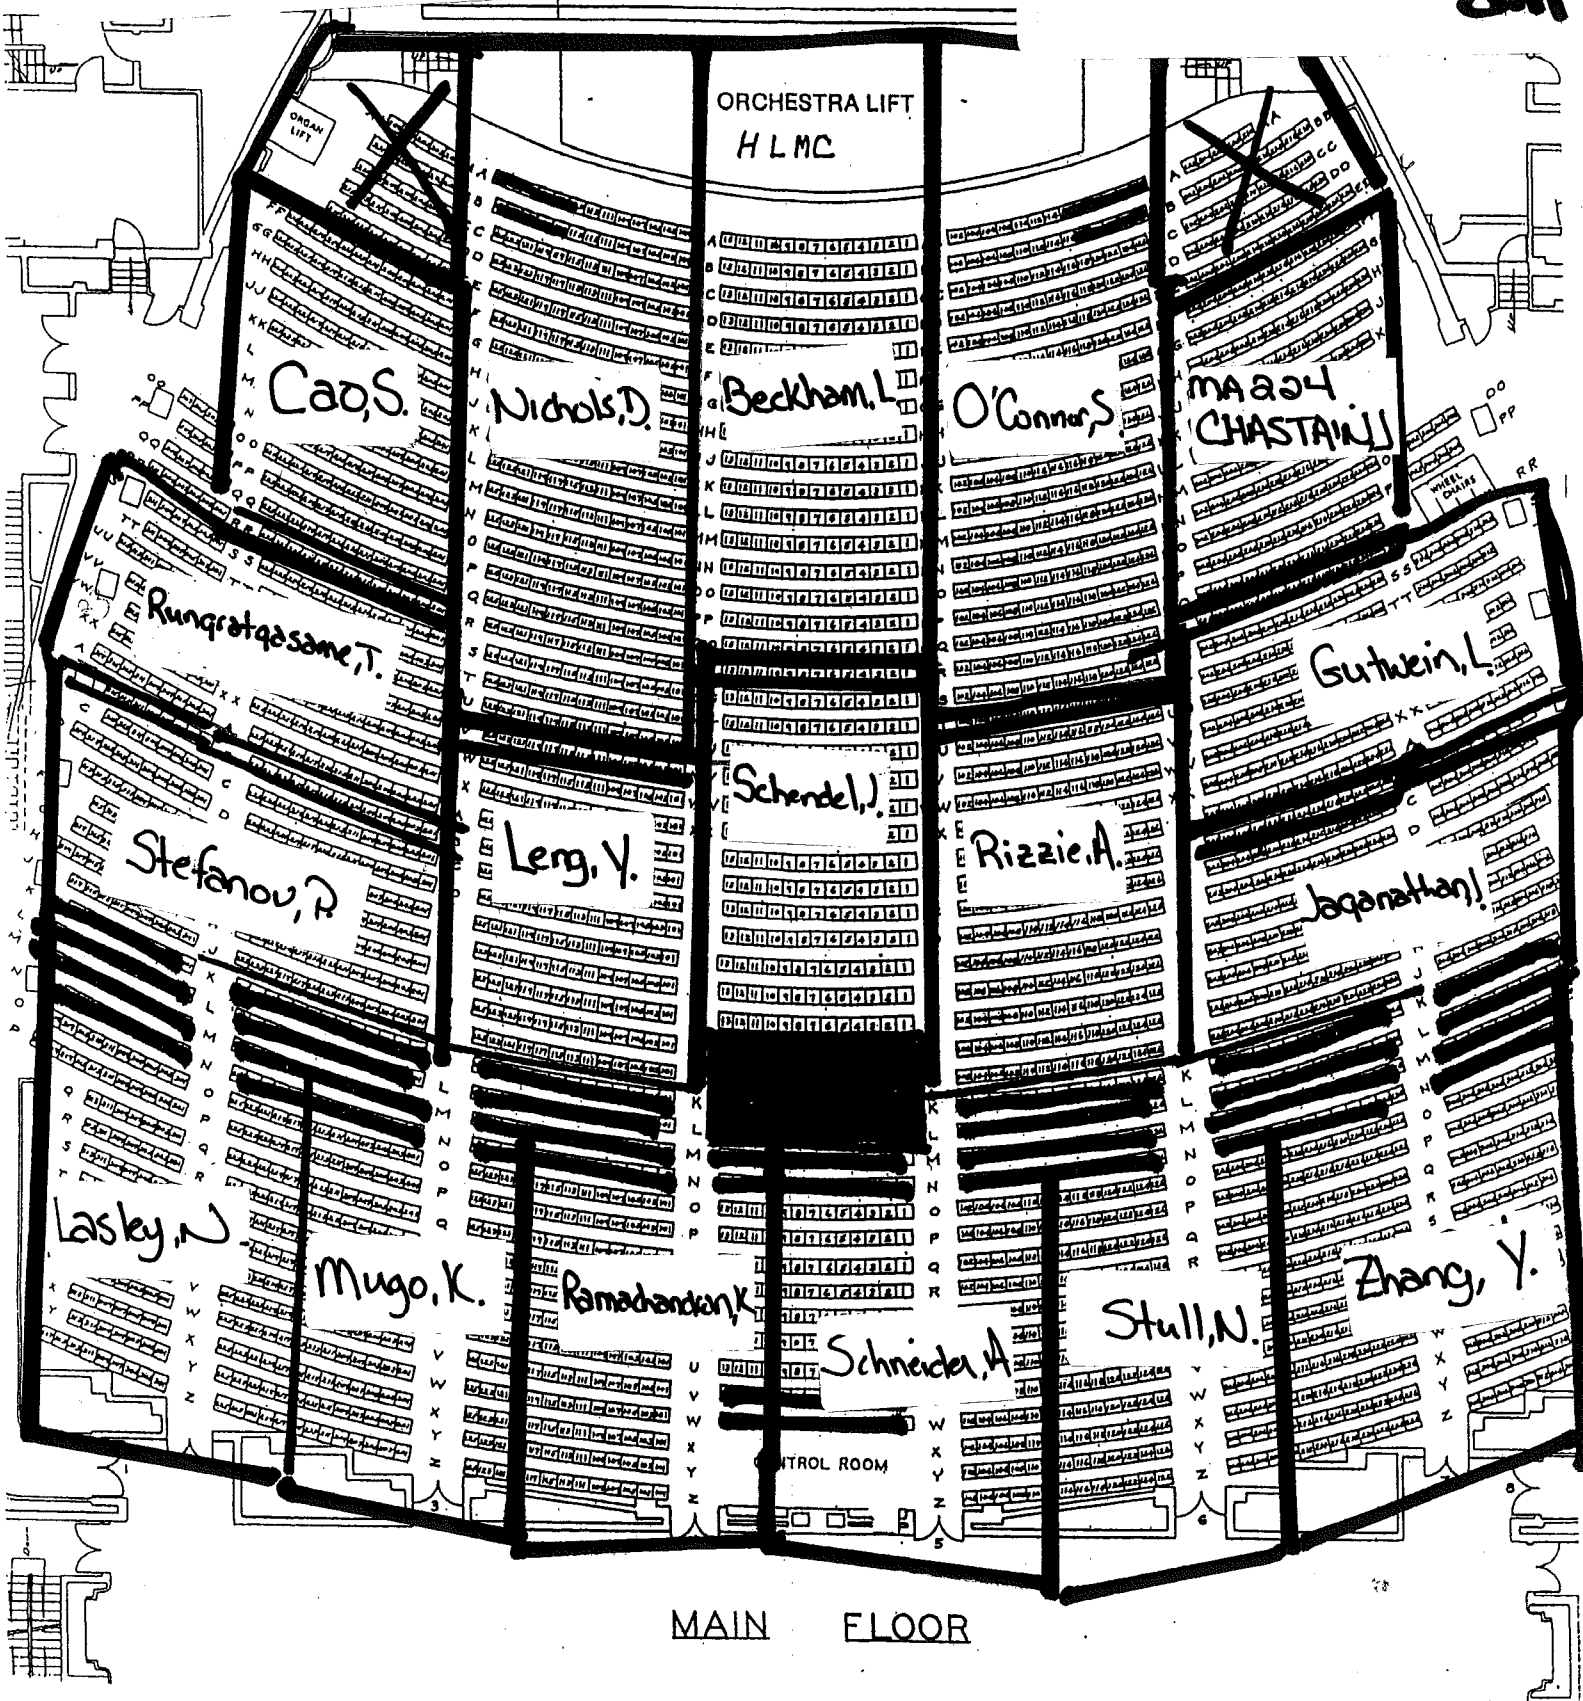

Final Exam

8:00am-10:00am

MAIN FLOOR

MA 220, 223 & 224

Final Exam

Dec 12, '11
8:00 am - 10:00 am

SECOND
BALCONY

Bartle, B.