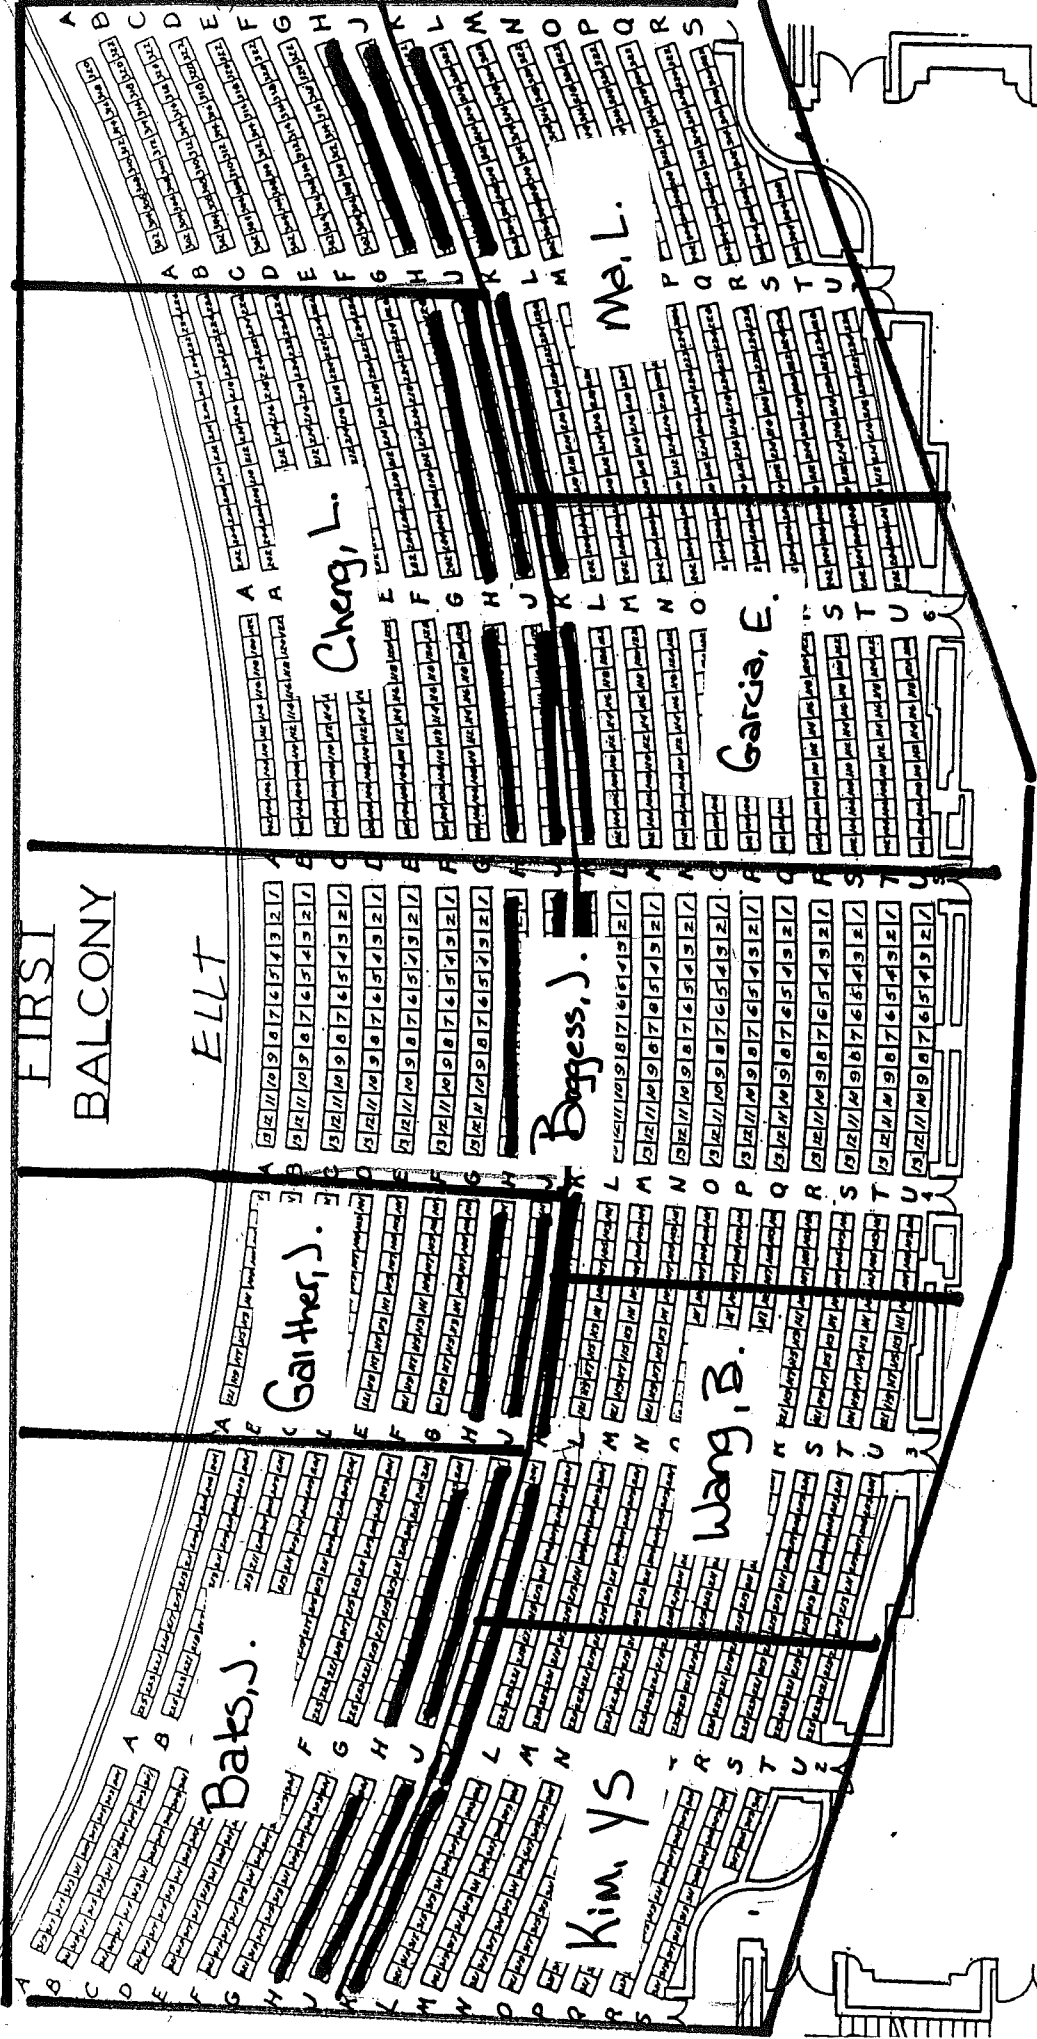

Final Exam

8:00am-10:00am

MAIN FLOOR

MA 220, 223 & 224

Final Exam

Dec 12, '11
8:00 am - 10:00 am

SECOND
BALCONY

Bartle, B.