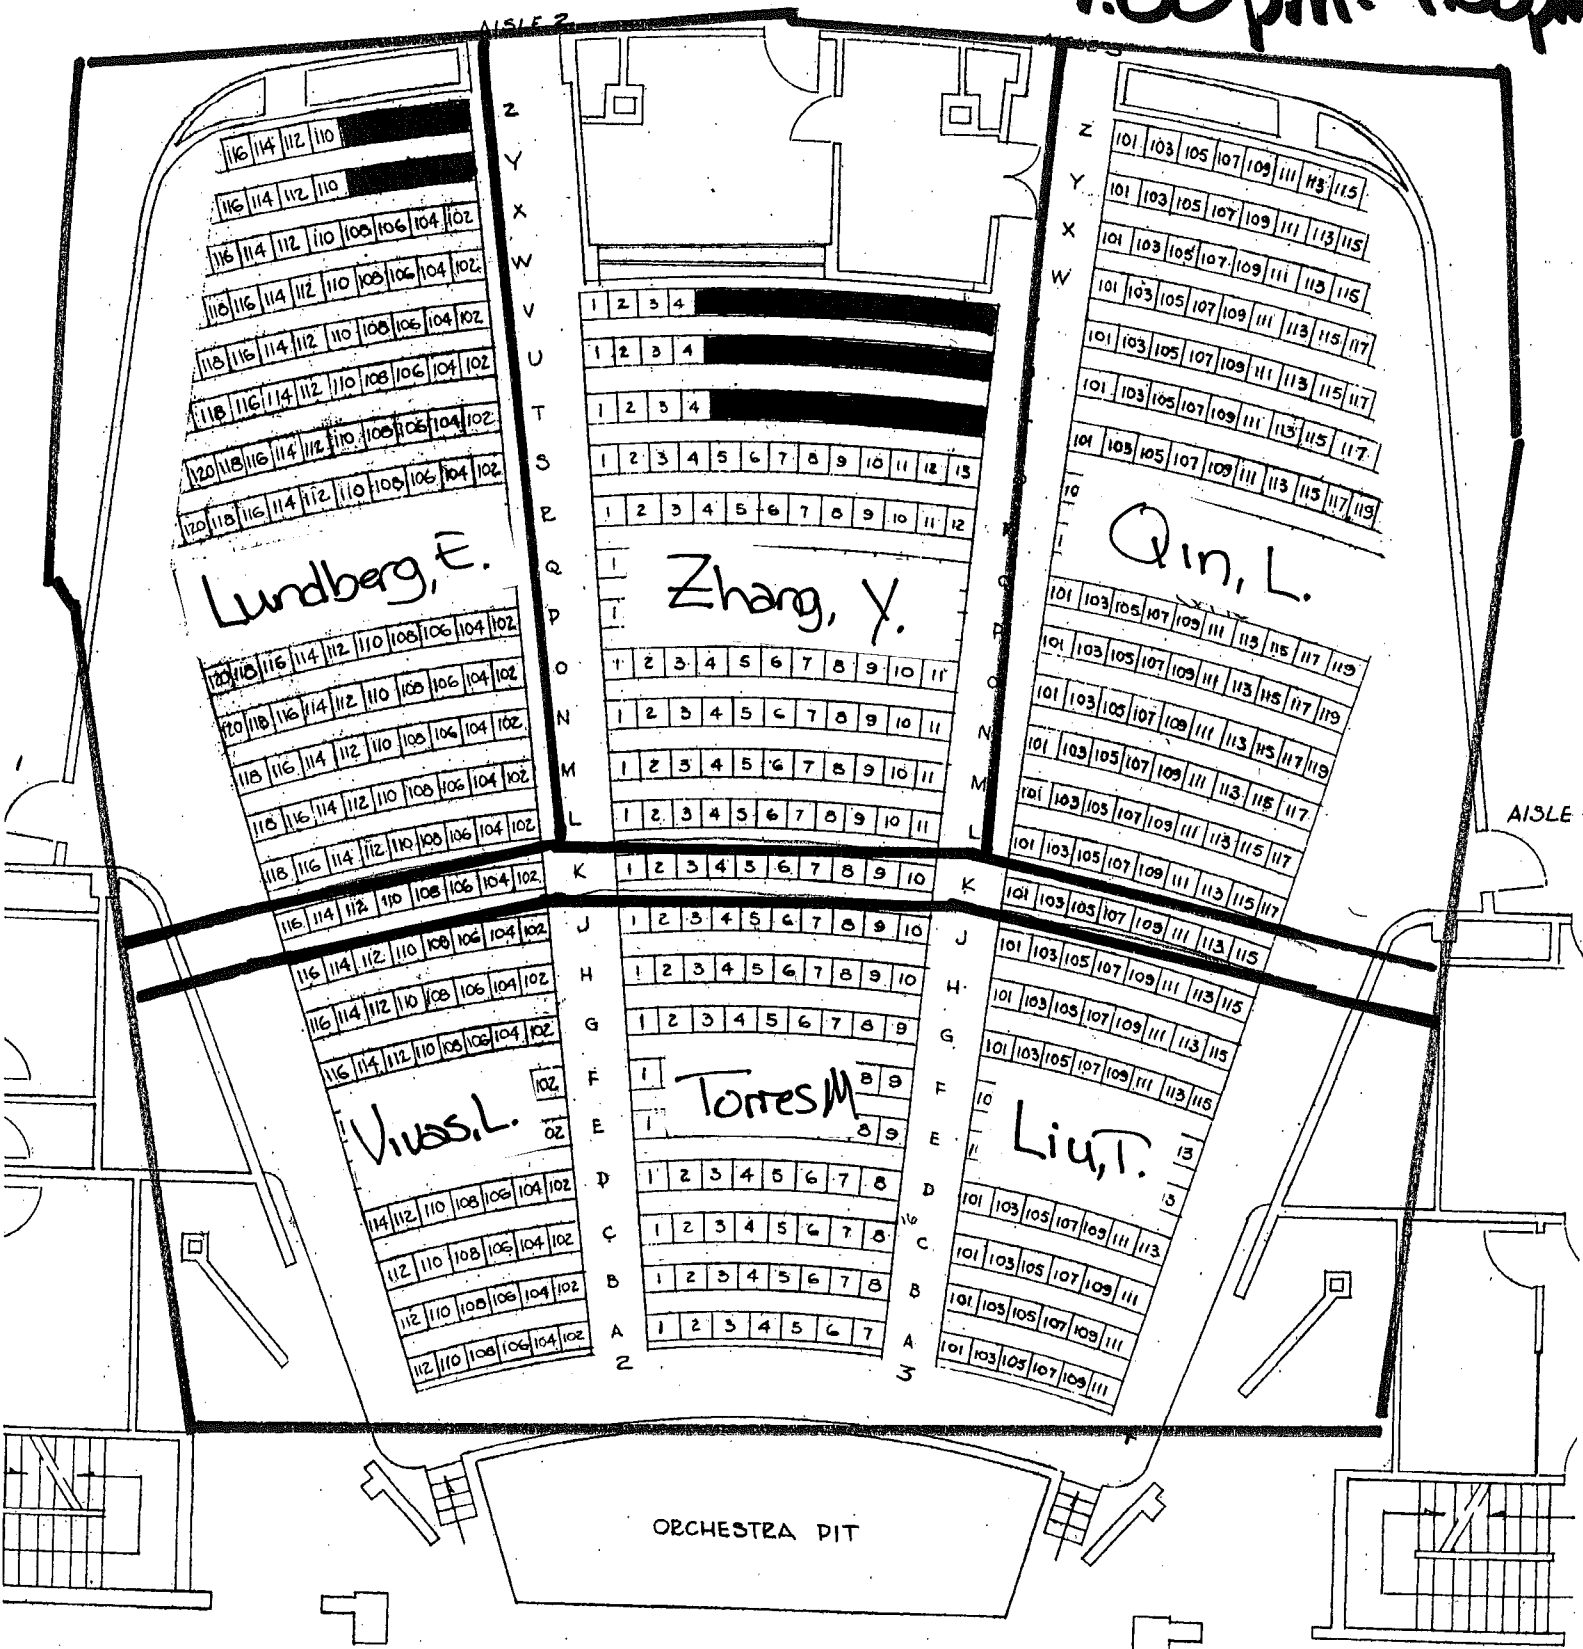

MA 266
Final Exam

LOEB PLAYHOUSE

Dec 14, '11
7:00pm - 9:00pm

STEW 183

Lundberg, E.

Zhang, Y.

Qin, L.

Viuss, L.

Torres M.

Liu, T.

ORCHESTRA PIT