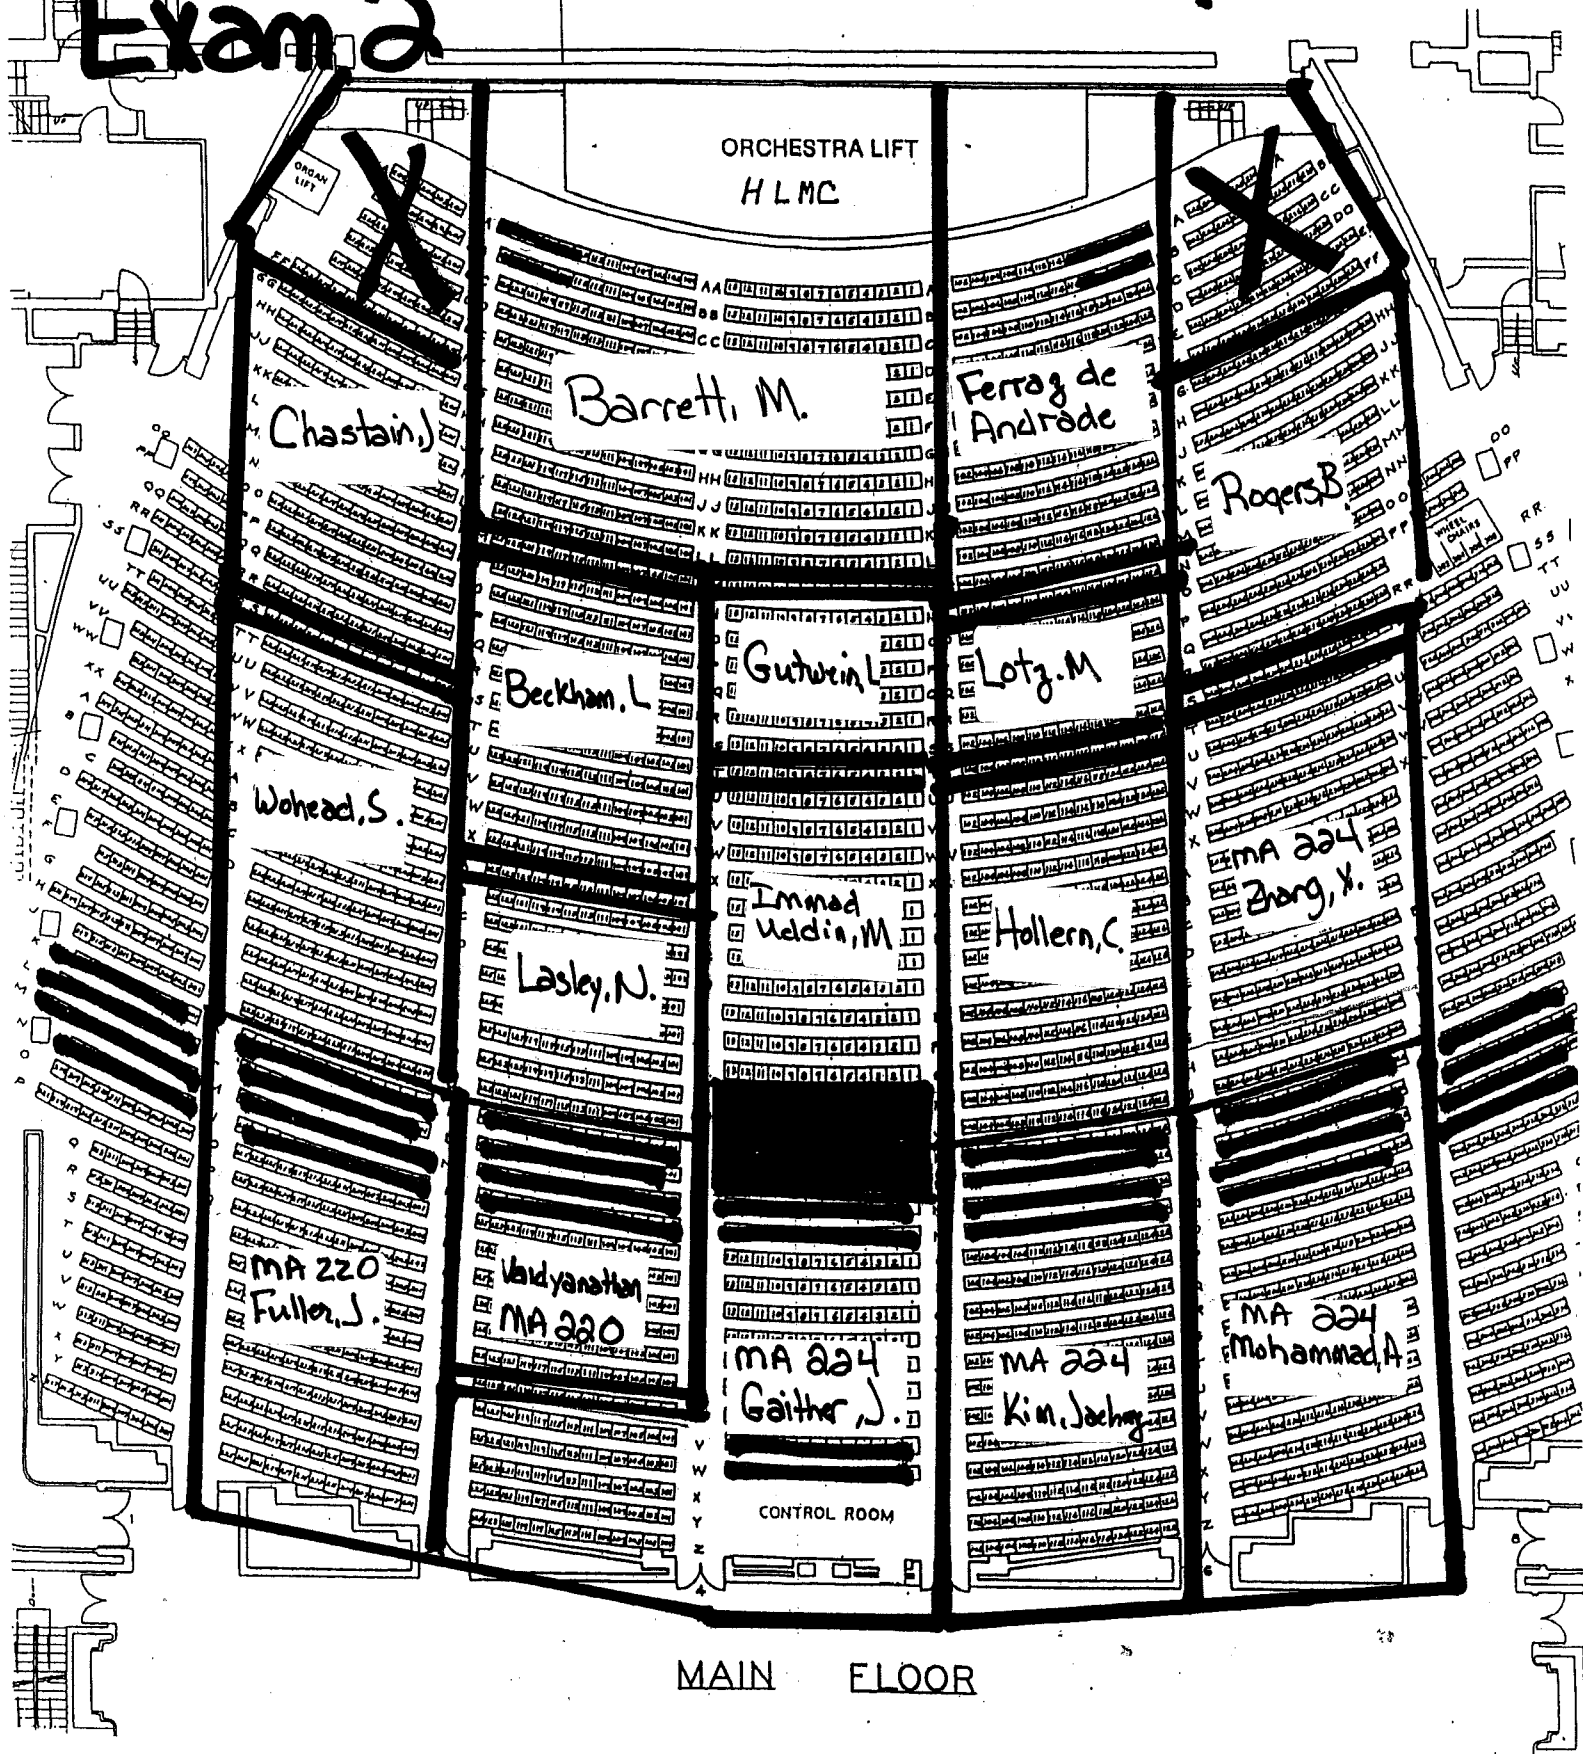

8:00 pm - 9:30 pm

Exam 2

MAIN FLOOR

FIRST BALCONY

ELLT

MA 304
Exam 2

March 7, '11
8:00 pm - 9:30 pm