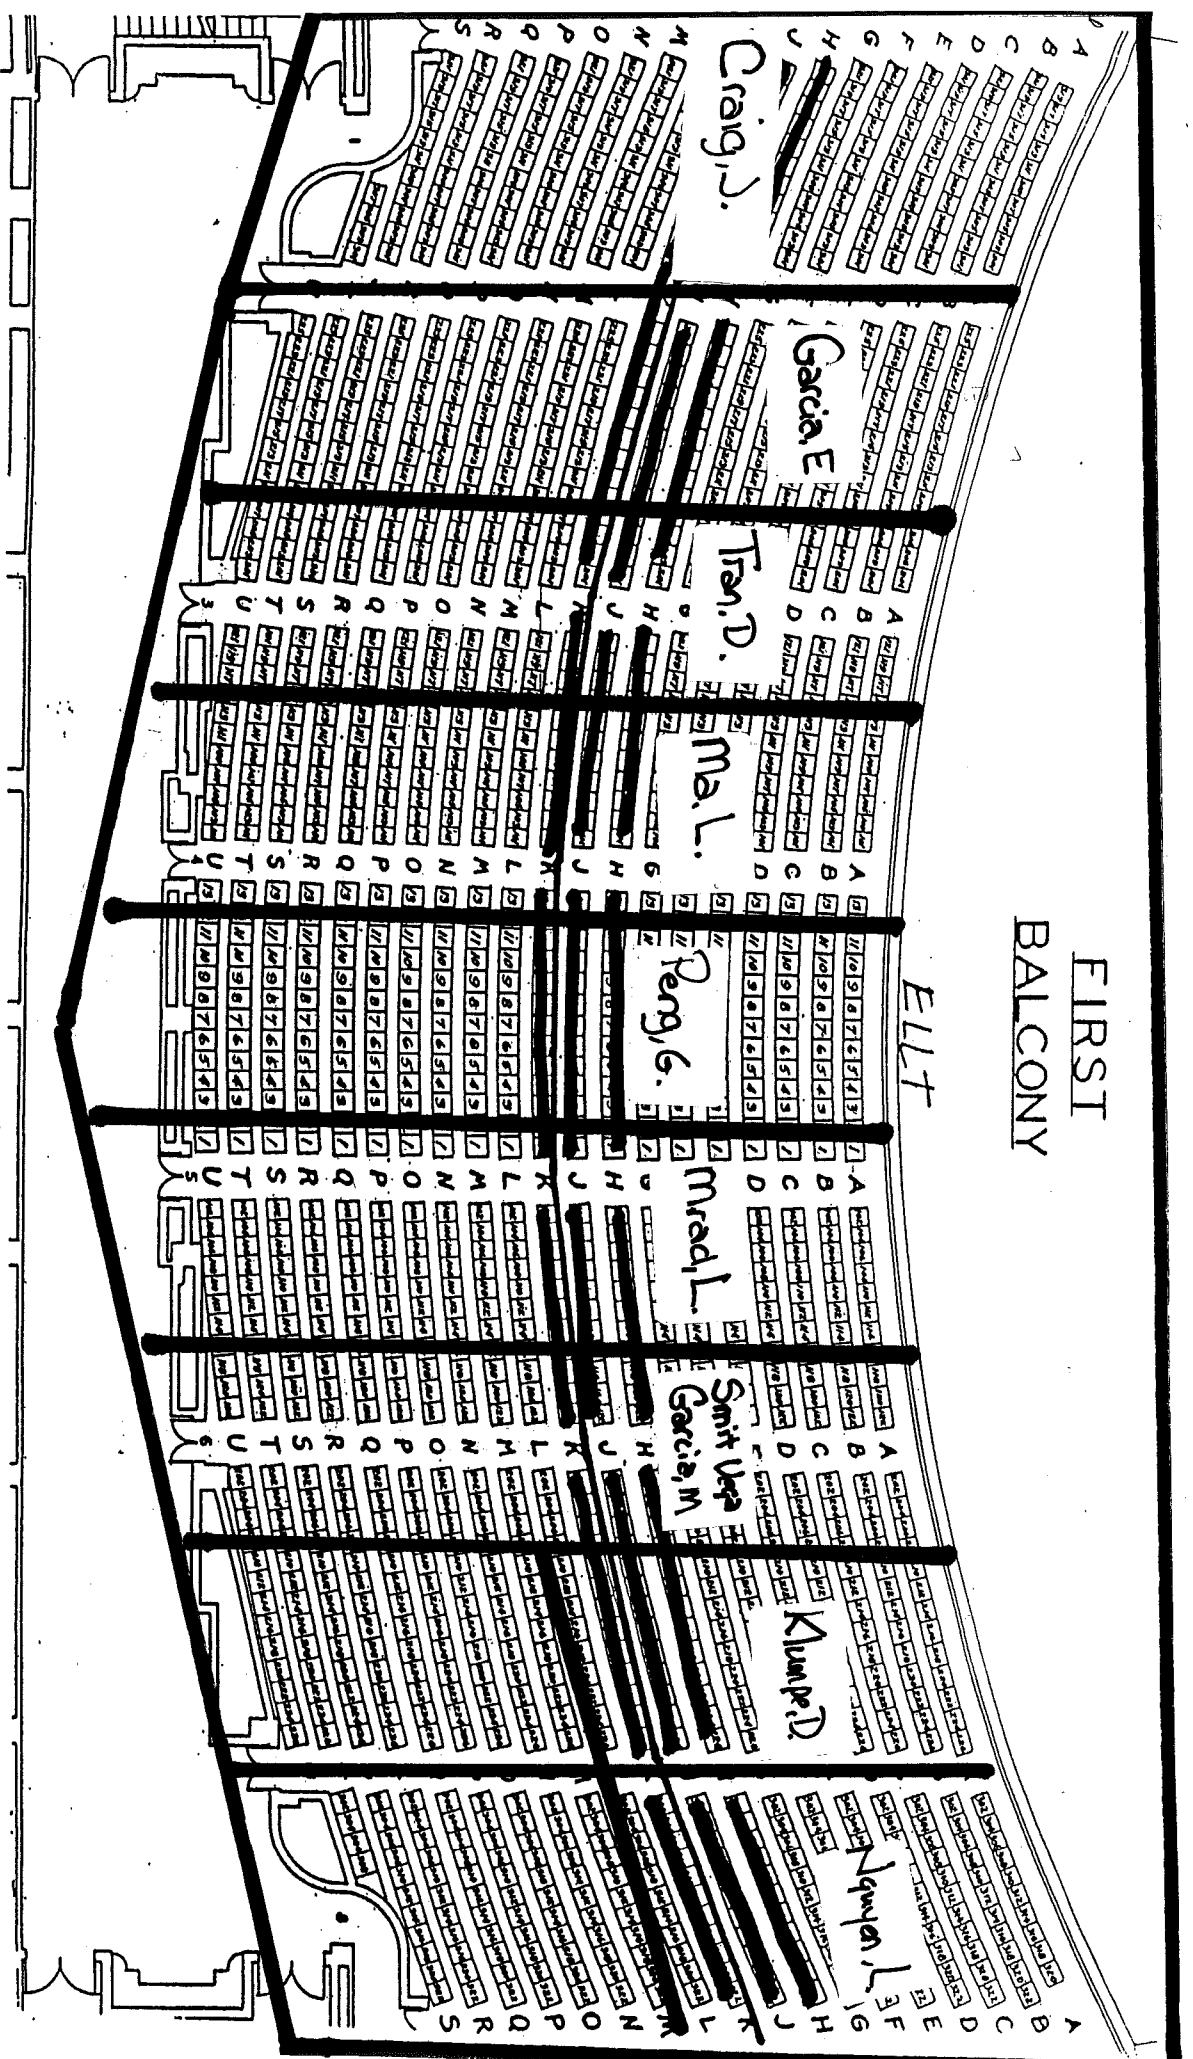

8:00 pm - 9:30 pm

Exam 2

MAIN FLOOR

FIRST BALCONY

ELLT

MA 304
Exam 2

March 7, '11
8:00 pm - 9:30 pm