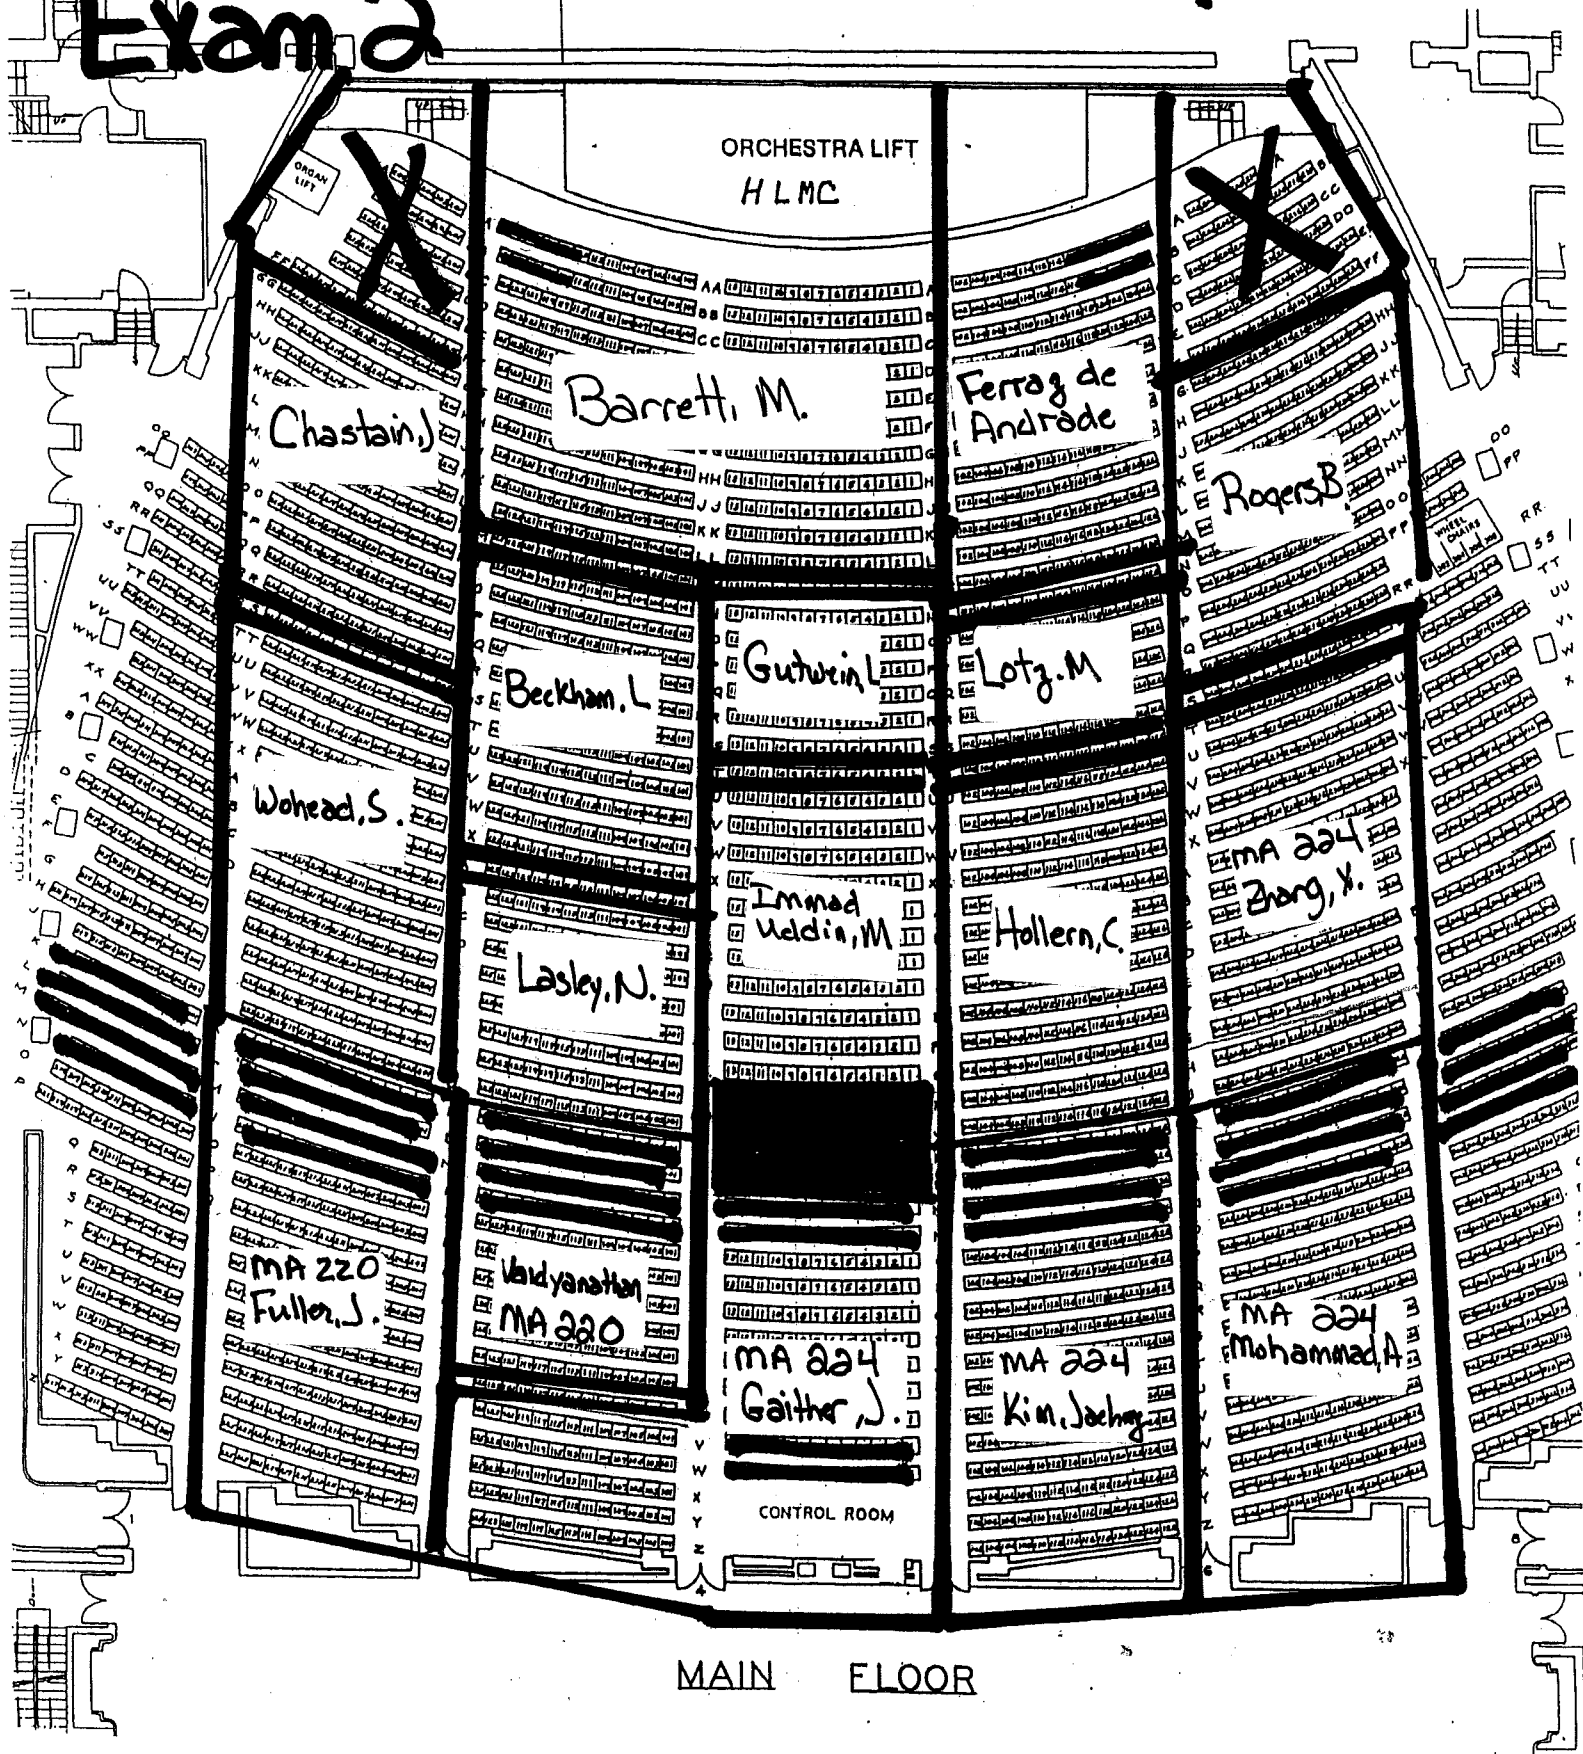

Exam 2

MAIN FLOOR

FIRST BALCONY

ELLT

MA 304
Exam 2

March 7, '11
8:00 pm - 9:30 pm