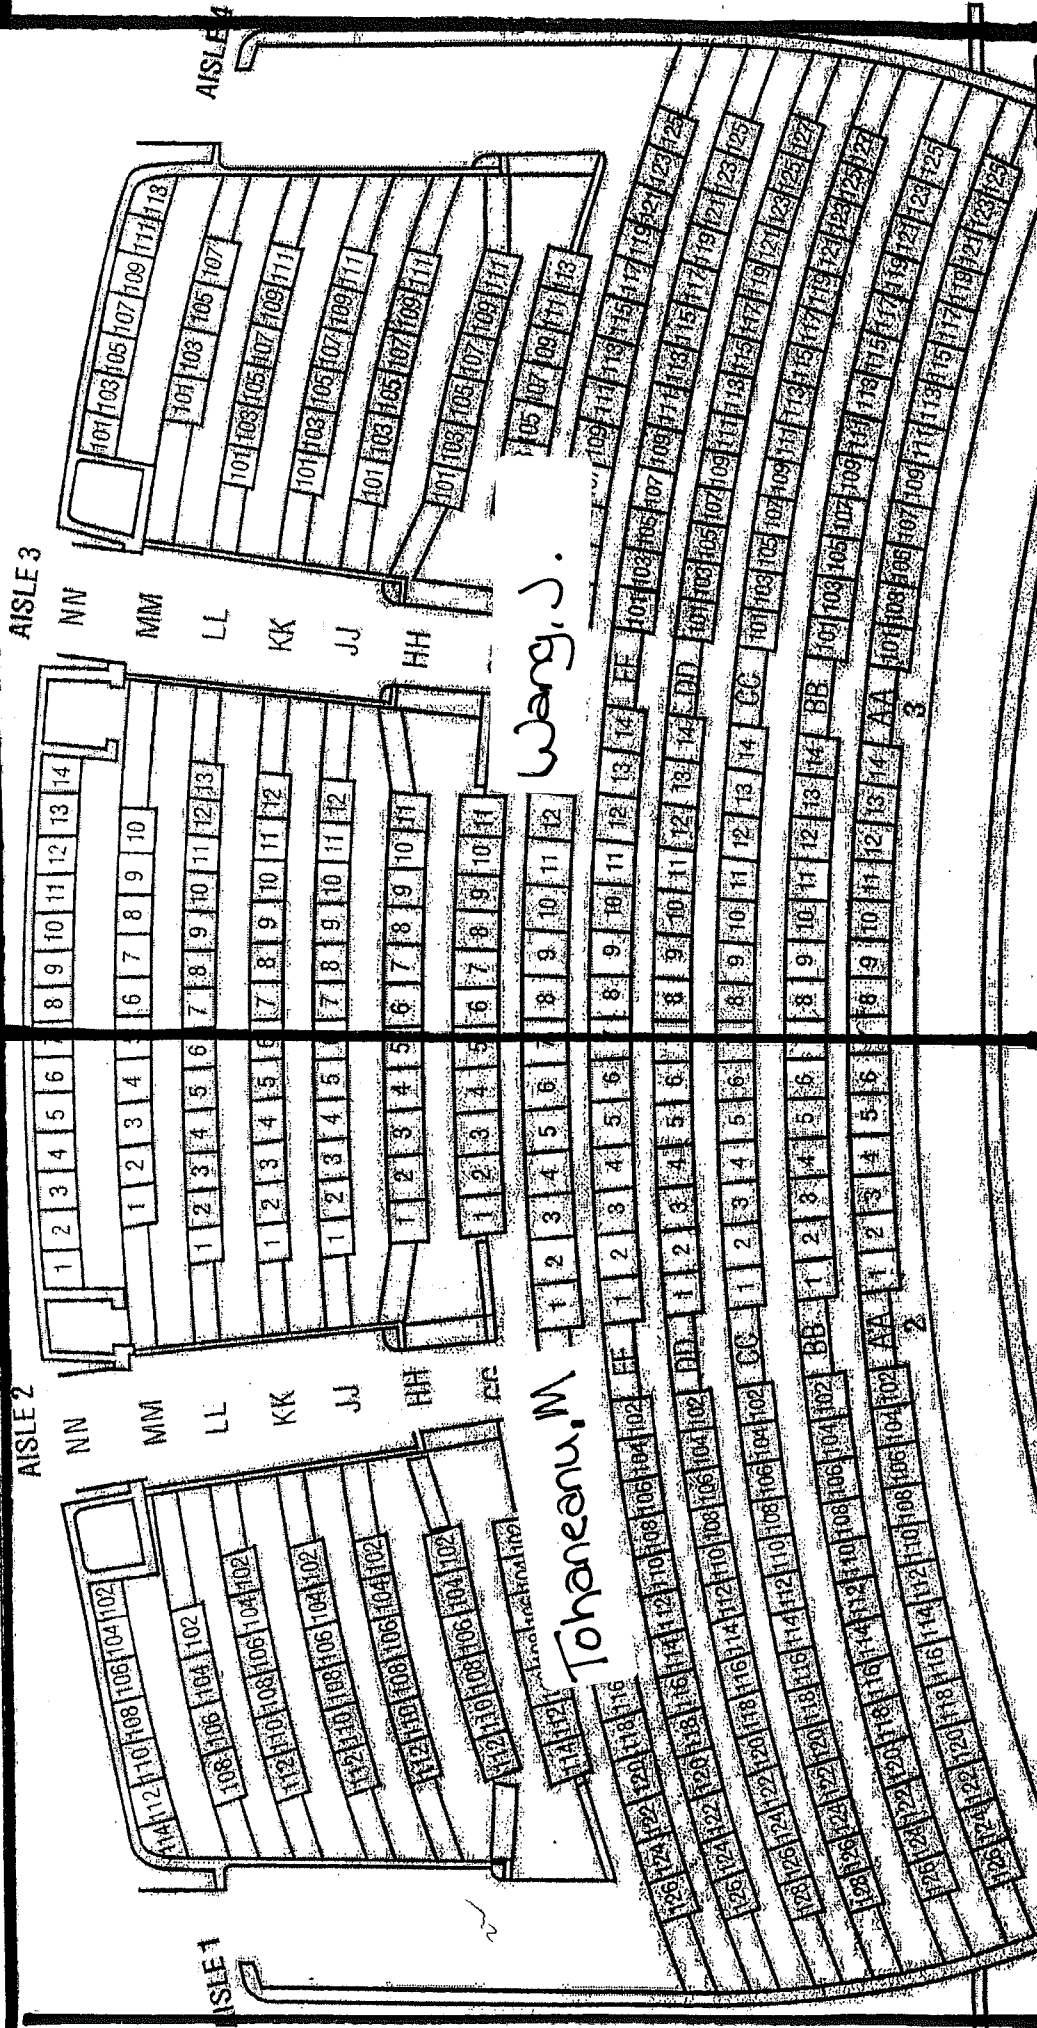

STEW 183
May 6, 2011
1:00pm -
3:00pm

MA 262
 Funel Exam
 May 6, 2011
 LOEB PLAYHOUSE
 BALCONY
 1:00 pm - 3:00 pm