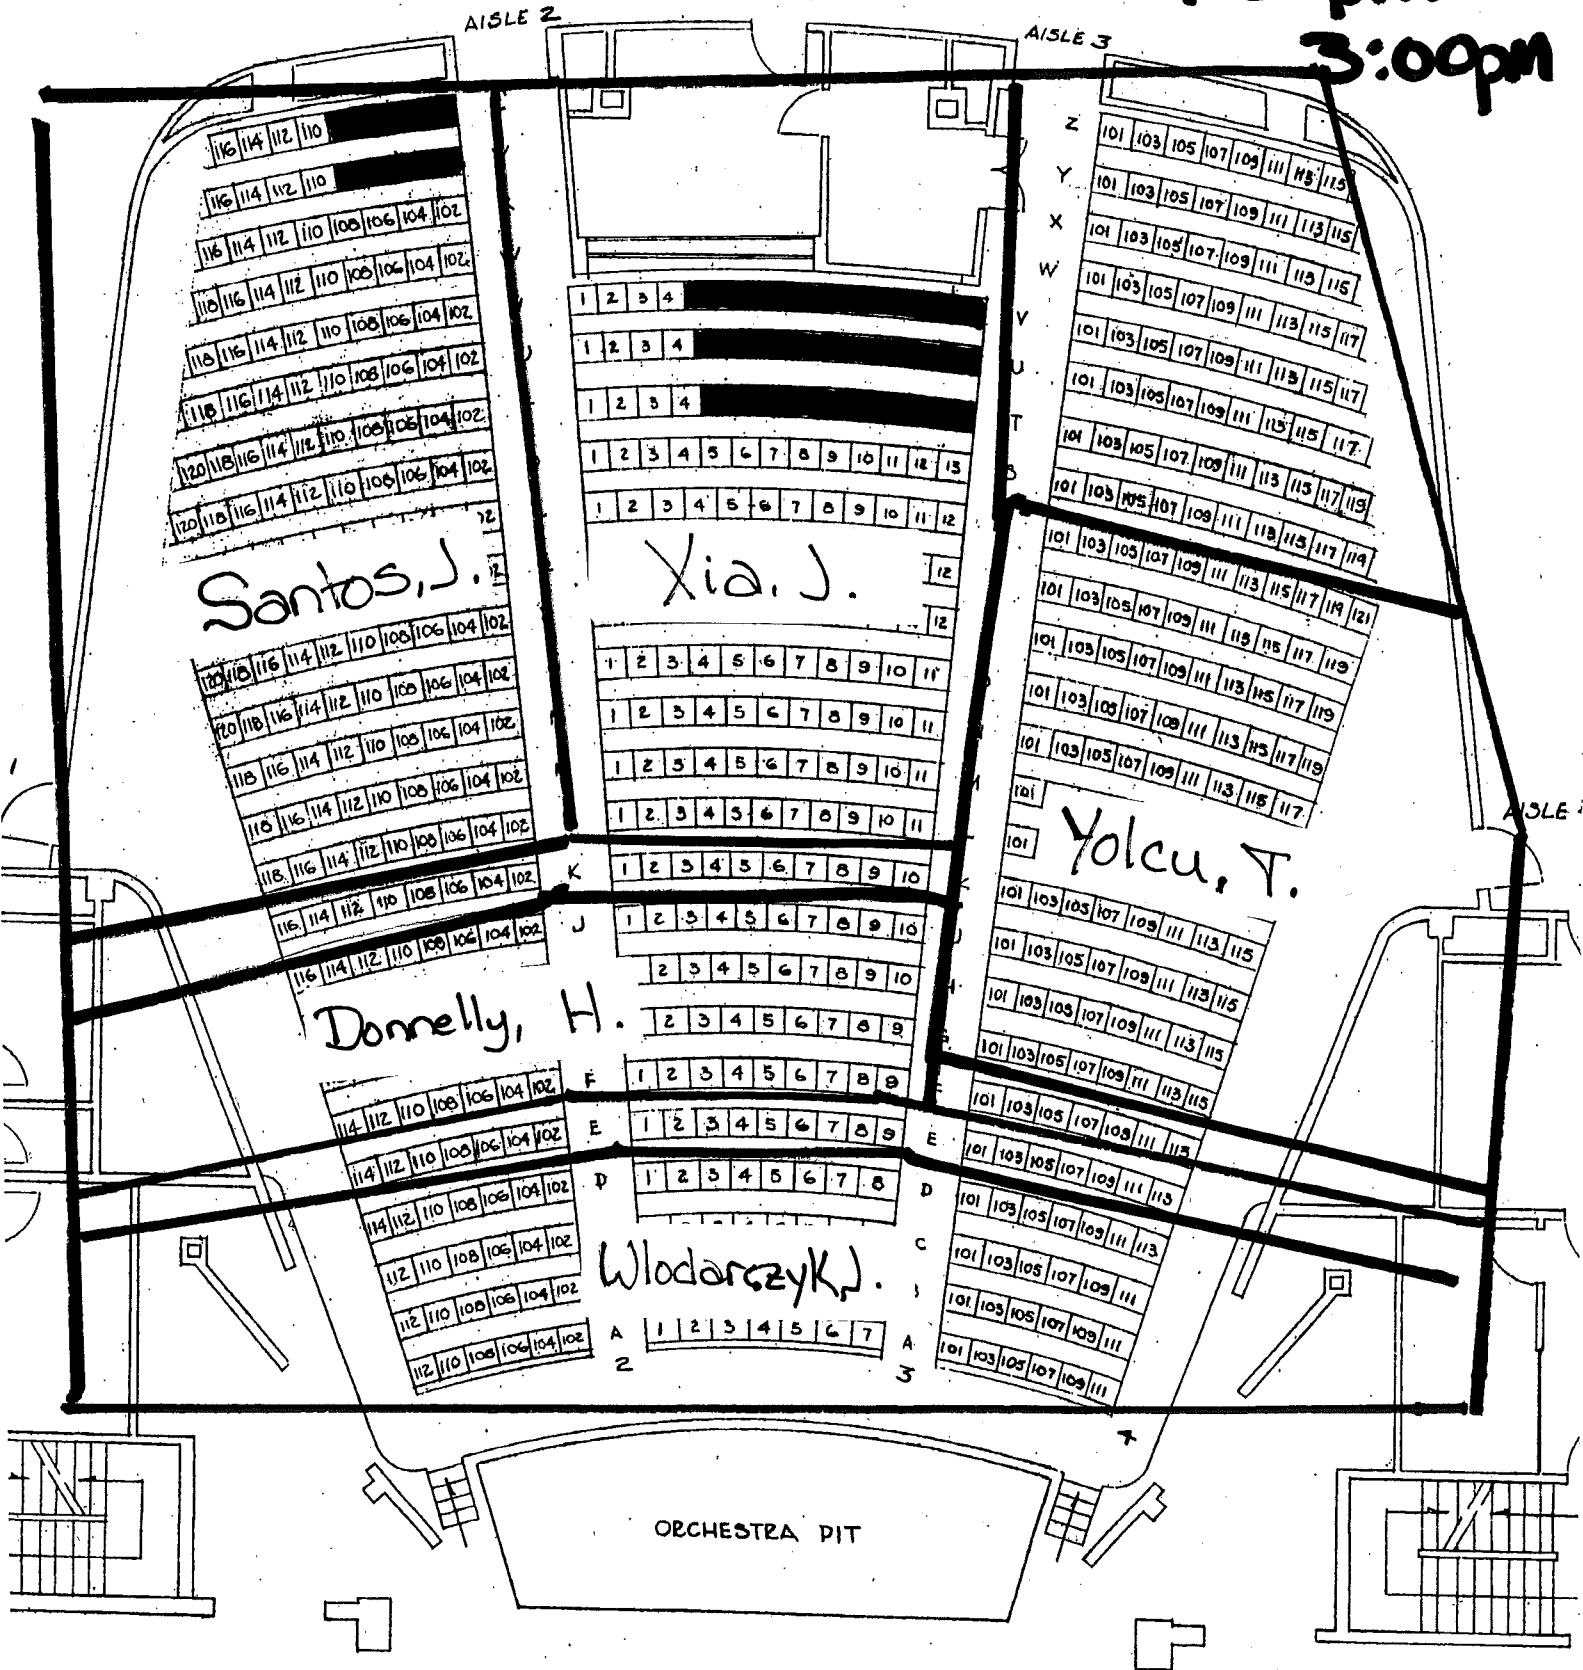

STEW 183
May 6, 2011
1:00pm -
3:00pm

MA 262
 Funel Exam
 May 6, 2011
 LOEB PLAYHOUSE
 BALCONY
 1:00 pm - 3:00 pm