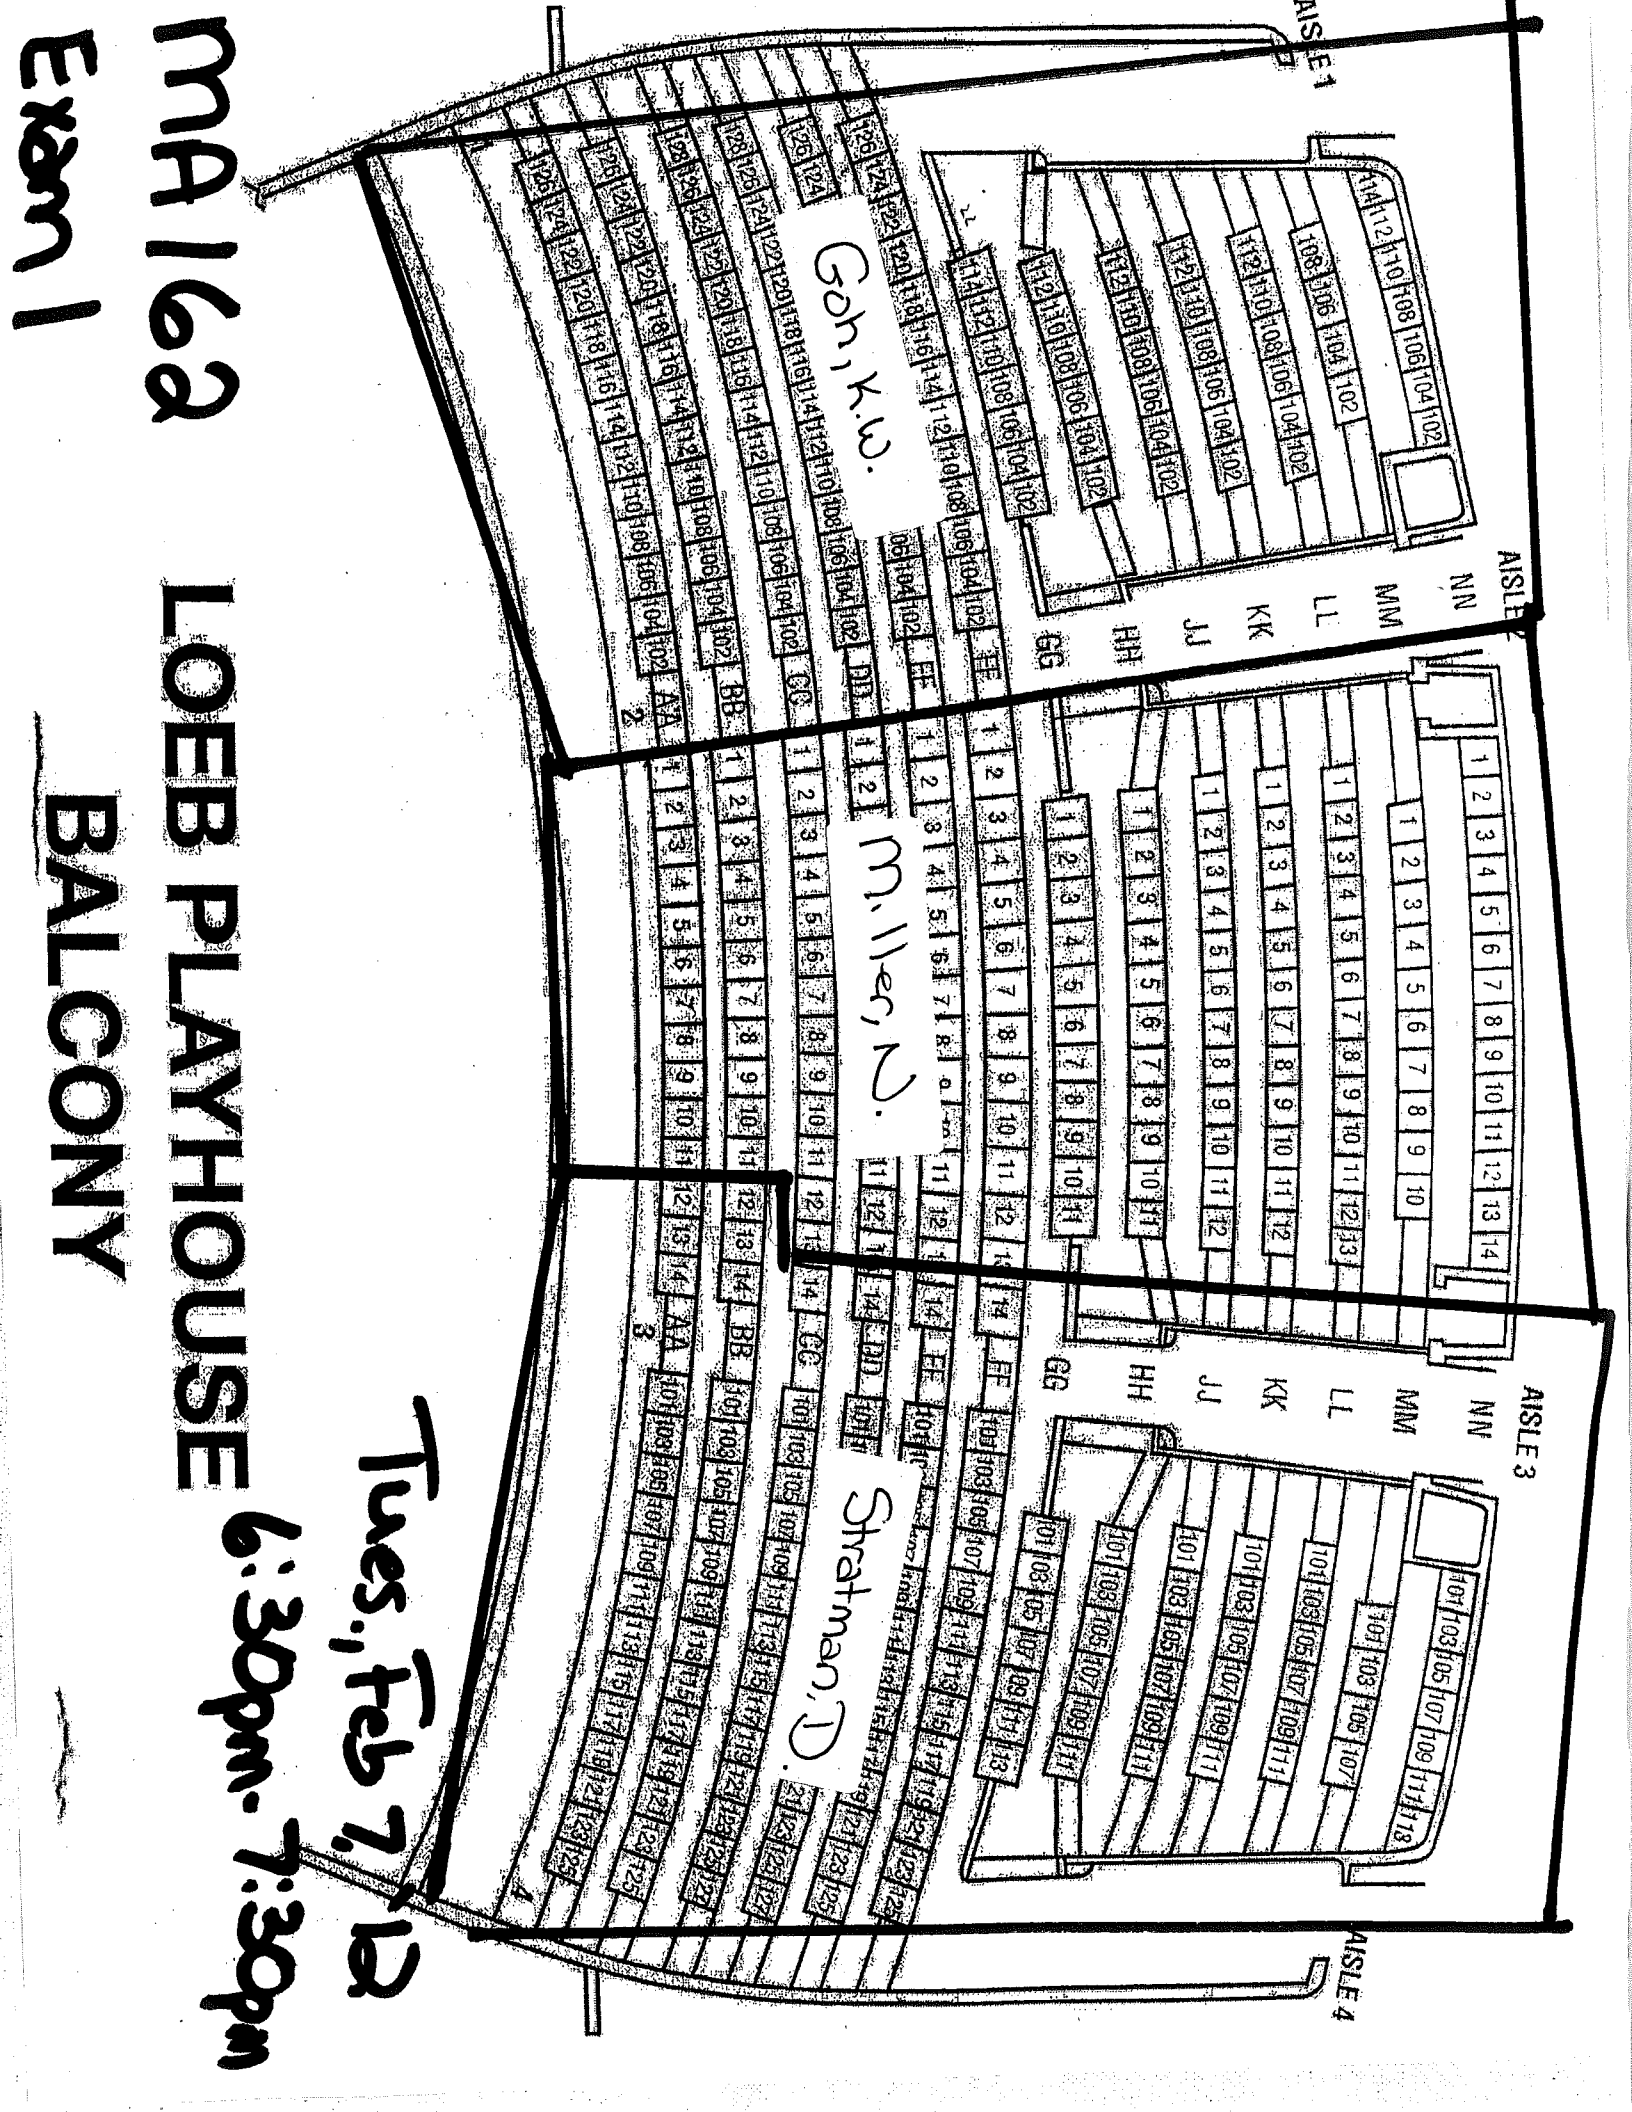

MA 162

Exam 1

Tues., Feb. 7, 2012

6:30 p.m. – 7:30 p.m.

INSTRUCTOR

LOCATION

Ahn, S. w.	LOEB	PLYHS
DeSilva, R.	WTHR	200
Goh, K. W.	LOEB	PLYHS
Huang, S.	LOEB	PLYHS
Hwang, J.	EE	129
Kim, B.	WTHR	200
Kim, J.	EE	129
Mahmood, M. H.	WTHR	200
Montano, J.	PHYS	112
Miller, N.	LOEB	PLYHS
Somers, M.	LOEB	PLYHS
Stratman, D.	LOEB	PLYHS
Theis, S.	PHYS	112
Ursitti, A.	EE	129
Weigand, J.	LOEB	PLYHS

MAT 162 Exam 1

LOEB PLAYHOUSE

Tues, Feb 7, '12
6:30pm - 7:30pm

STEW 183

Exam 1

MA 162 LOEB PLAYHOUSE BALCONY

Tues, Feb 7, 12
6:30pm - 7:30pm

Goh, K.W.