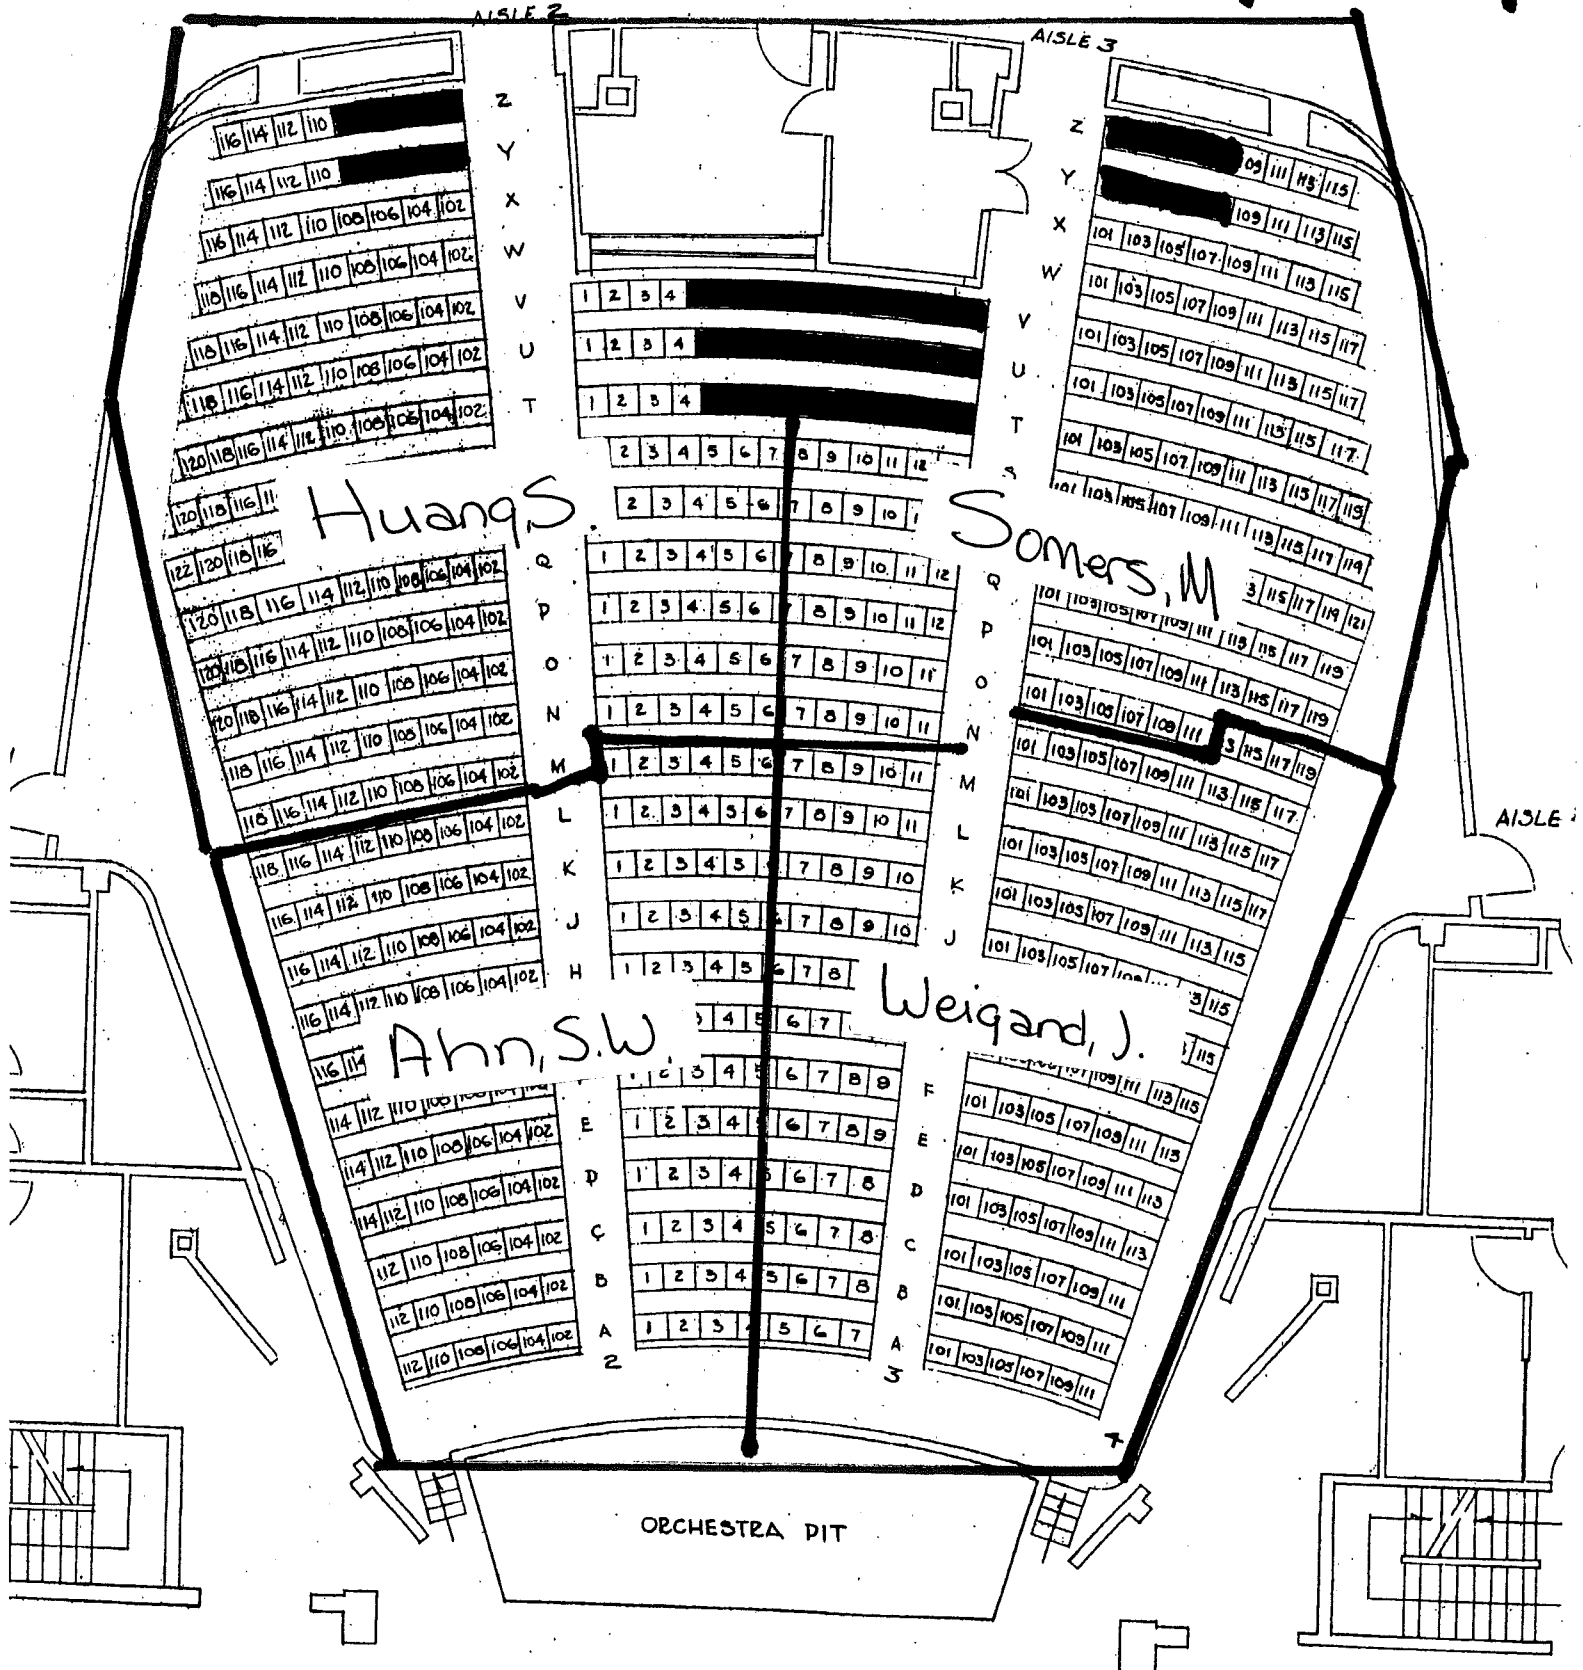

MA 162

Exam 1

Tues., Feb. 7, 2012

6:30 p.m. – 7:30 p.m.

INSTRUCTOR

LOCATION

Ahn, S. w.	LOEB	PLYHS
DeSilva, R.	WTHR	200
Goh, K. W.	LOEB	PLYHS
Huang, S.	LOEB	PLYHS
Hwang, J.	EE	129
Kim, B.	WTHR	200
Kim, J.	EE	129
Mahmood, M. H.	WTHR	200
Montano, J.	PHYS	112
Miller, N.	LOEB	PLYHS
Somers, M.	LOEB	PLYHS
Stratman, D.	LOEB	PLYHS
Theis, S.	PHYS	112
Ursitti, A.	EE	129
Weigand, J.	LOEB	PLYHS

MAT 162 Exam 1

LOEB PLAYHOUSE

Tues, Feb 7, '12
6:30pm - 7:30pm

STEW 183

Exam 1

MA 162 LOEB PLAYHOUSE BALCONY

Tues, Feb 7, 12
6:30pm - 7:30pm

Goh, K.W.