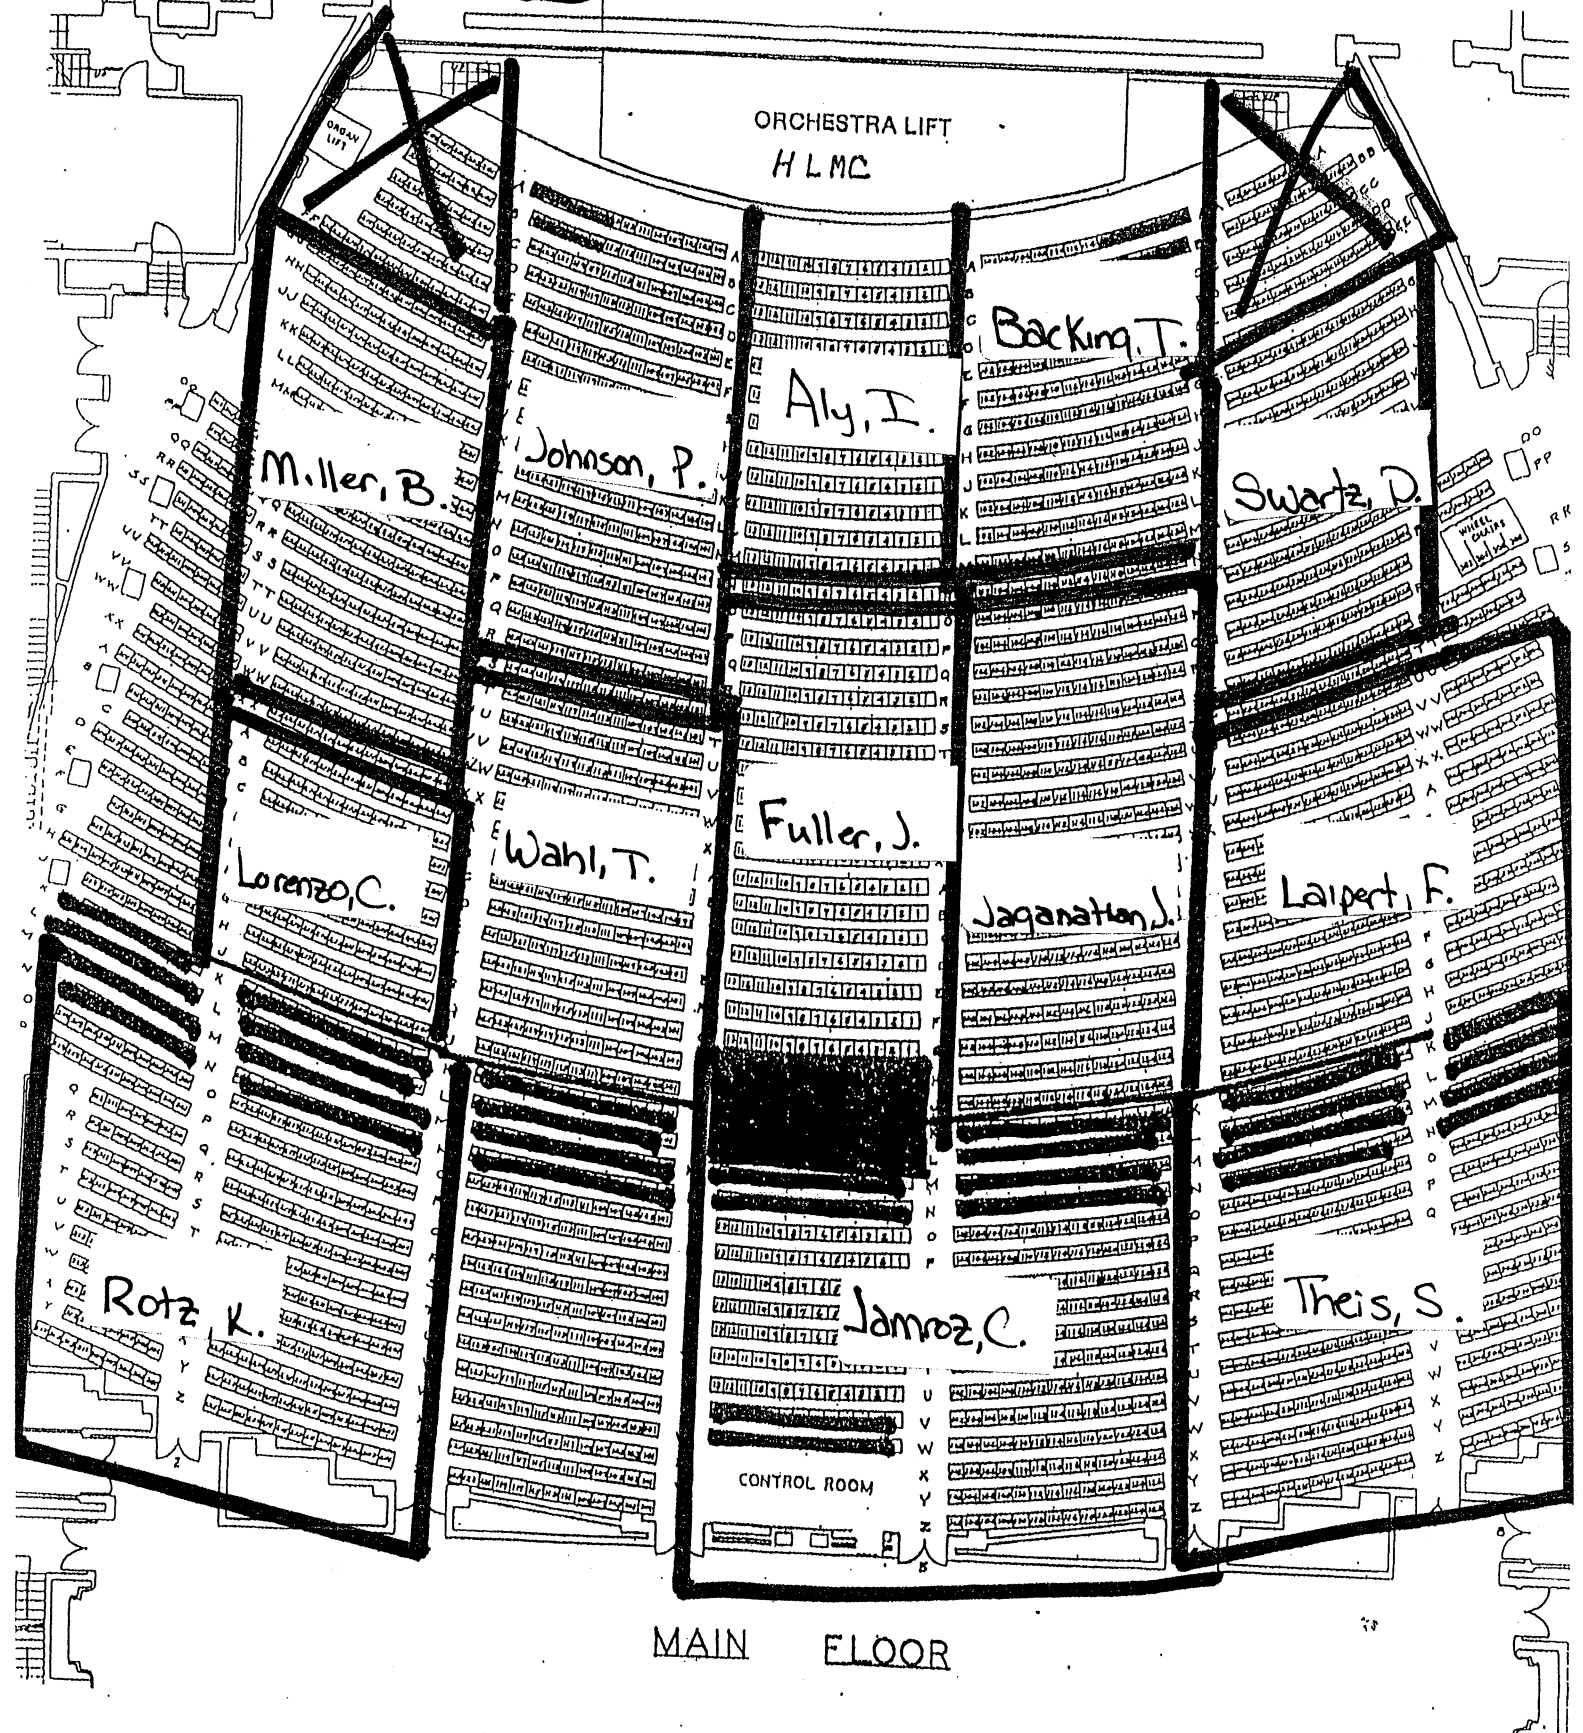

## Exam 3

Mon., Nov. 11, 2013

6:30 p.m. – 7:30 p.m.

ALL INSTRUCTORS

HALL OF MUSIC

MA 221, 222  
MA 231, 232  
Exam 3

Mon. Nov 11:13  
6:30pm - 7:30pm

MAIN FLOOR