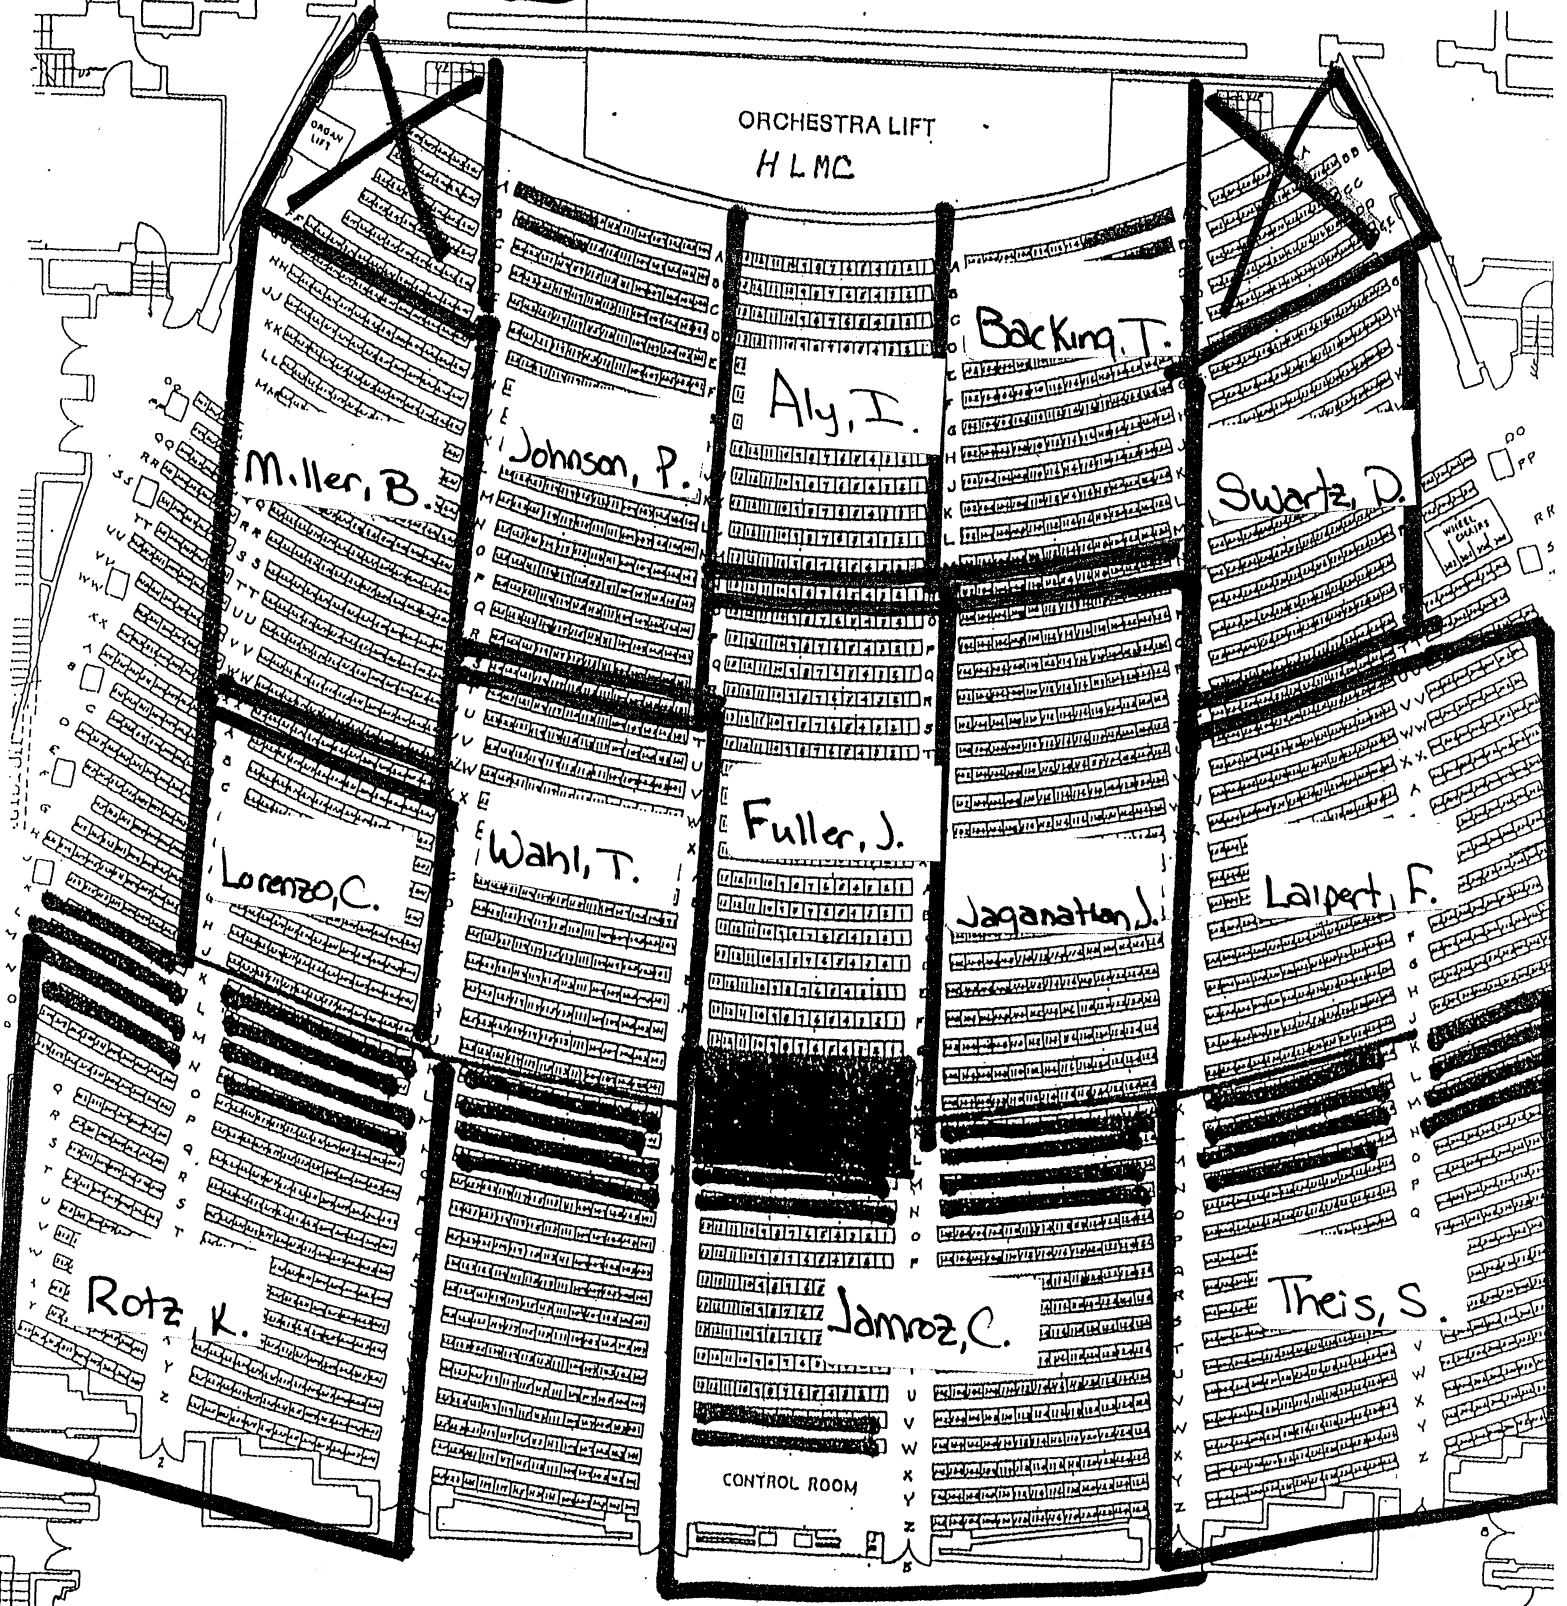

## Exam 3

Mon., Nov. 11, 2013

6:30 p.m. – 7:30 p.m.

ALL INSTRUCTORS

HALL OF MUSIC

MA 221, 222  
MA 231, 232  
Exam 3

Mon. Nov 11:13  
6:30pm - 7:30pm

MAIN FLOOR