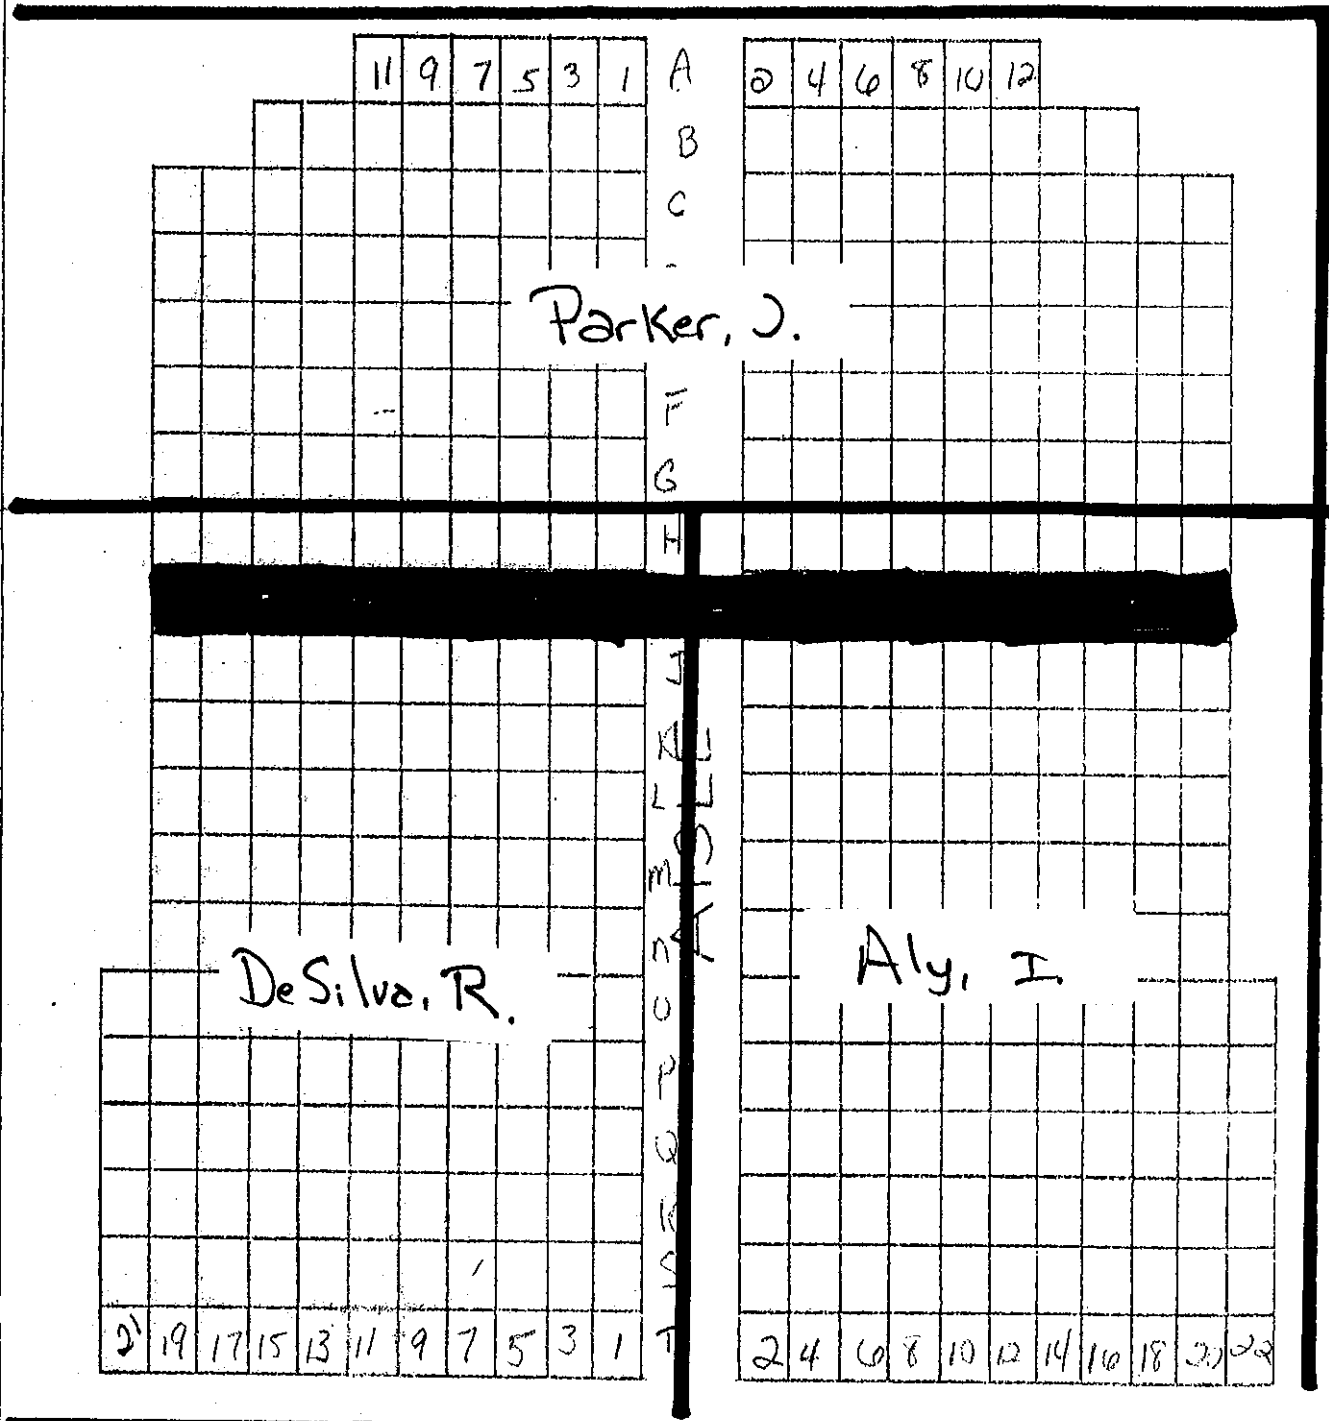

Fowler Hall

STEW 130

STAGE

MA 162
Final Exam

BACK Mon. Apr. 29, 13
7:00 pm -
9:00 pm