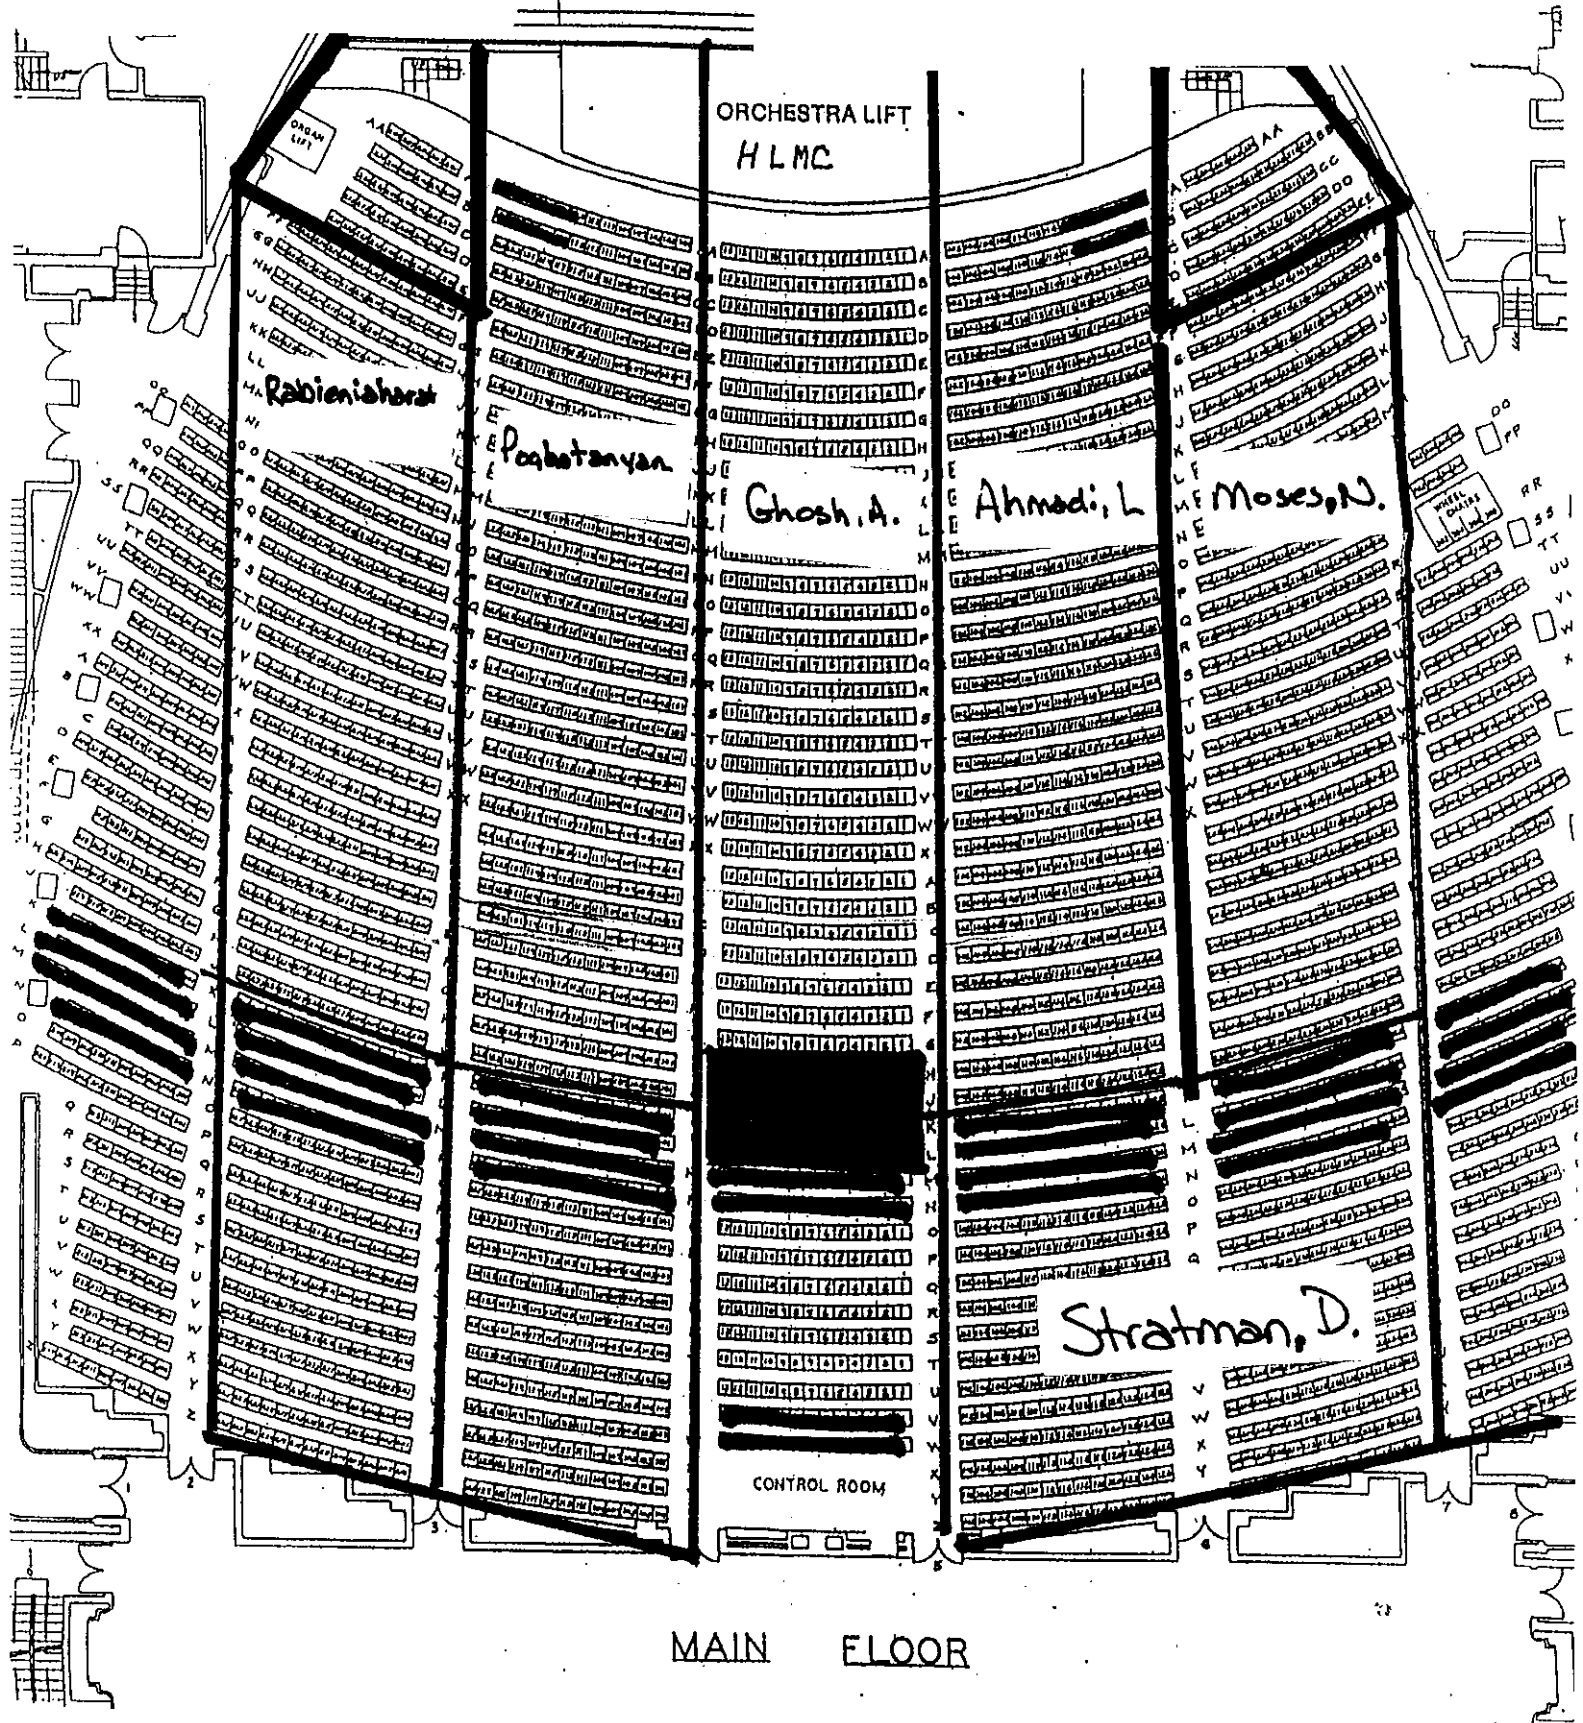

NA 166

Final Exam

Weds, May 1, '13

10:30 am - 12:30 pm

ORCHESTRA LIFT
H L M C

Rabienishari

Pasbotanyan

Ghosh, A.

Ahmadi, L

Moses, N.

Stratman, D.

CONTROL ROOM

MAIN FLOOR