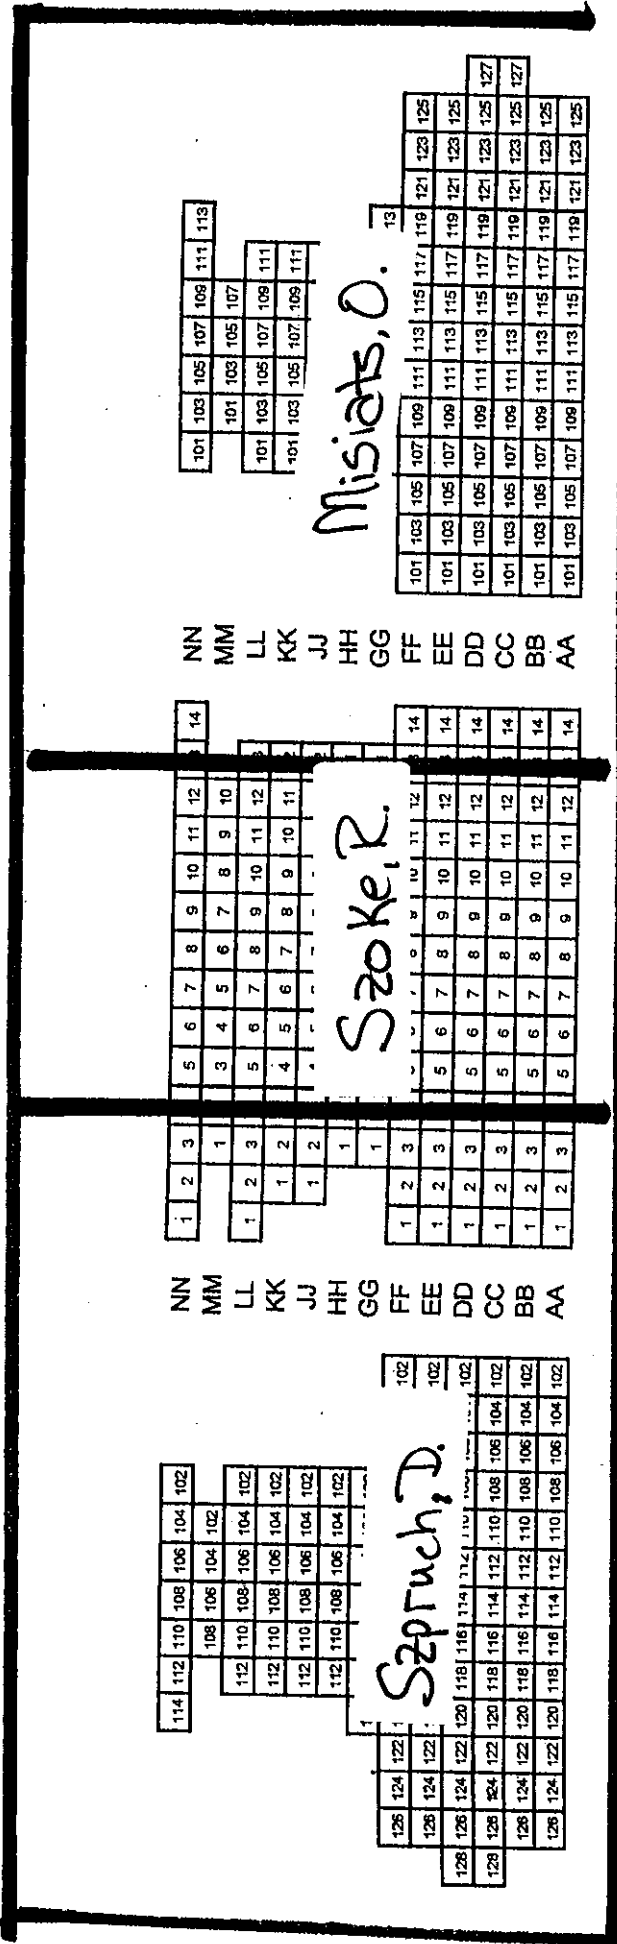

Loeb Balcony

419/213 Seating

Weds May 1, '13

7:00pm-9:00pm

MA266

Final Exam