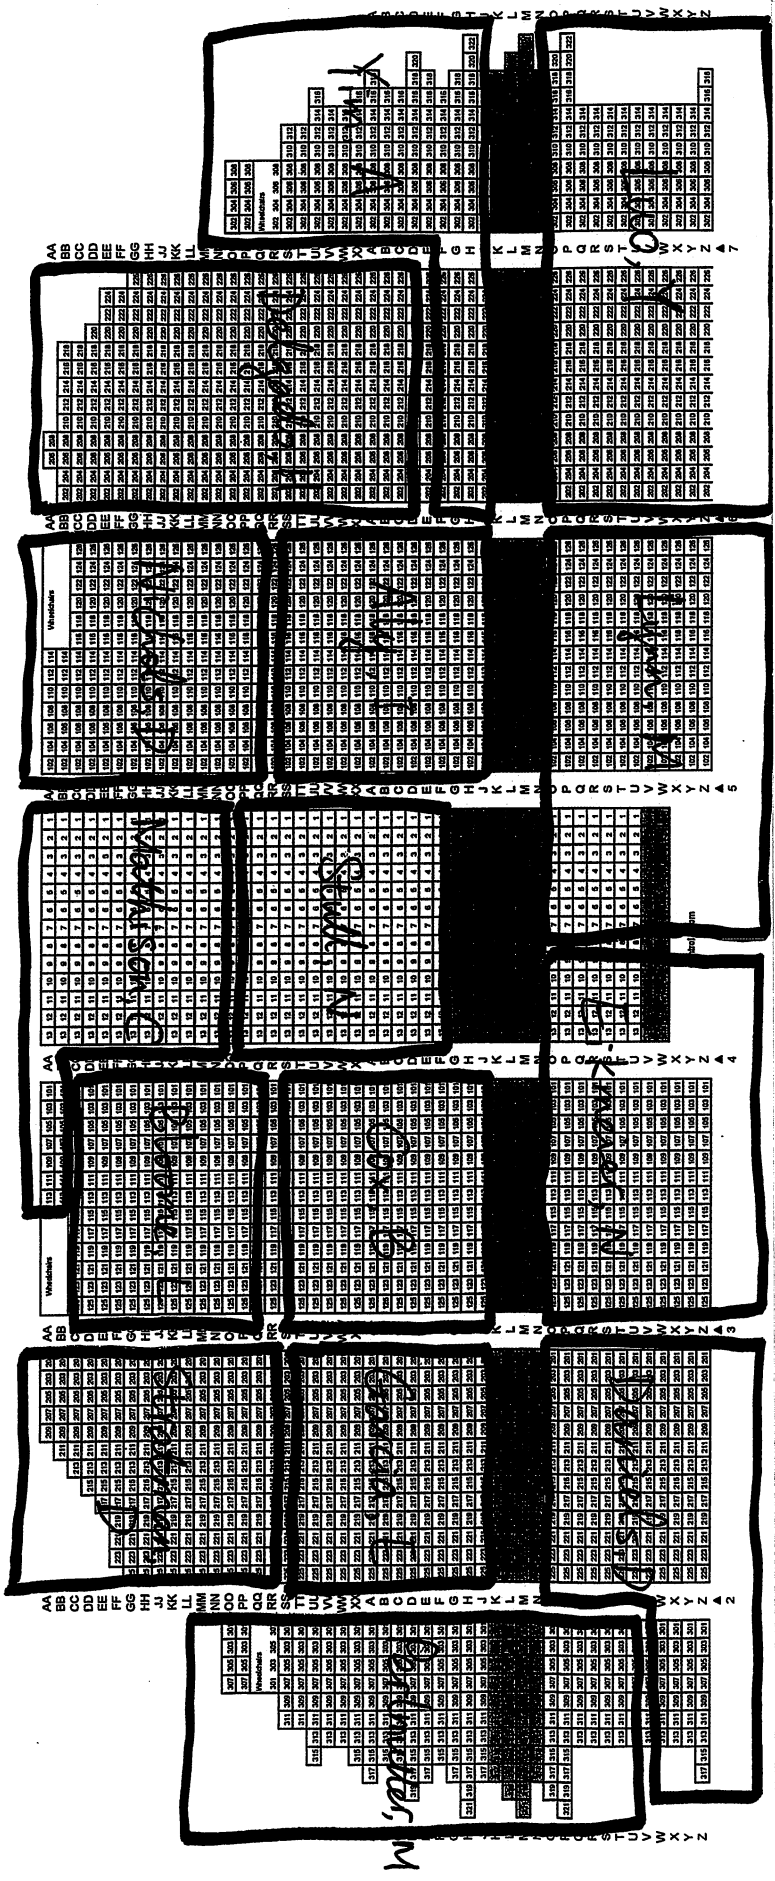

Final Exam

Elliott Hall of Music

Tues. Dec 16 7:00 pm - 9:00 pm

Elliott Hall of Music  
Purdue University  
Main Floor

No seating Rows K, L, M, N - All Sections  
No seating Rows G, H, J, K, L, M, N - Center Sections  
3549/1688 Stations

Elliott Hall of Music  
Purdue University  
First Balcony  
No Seating Rows H, J, K  
1622/743 Stations